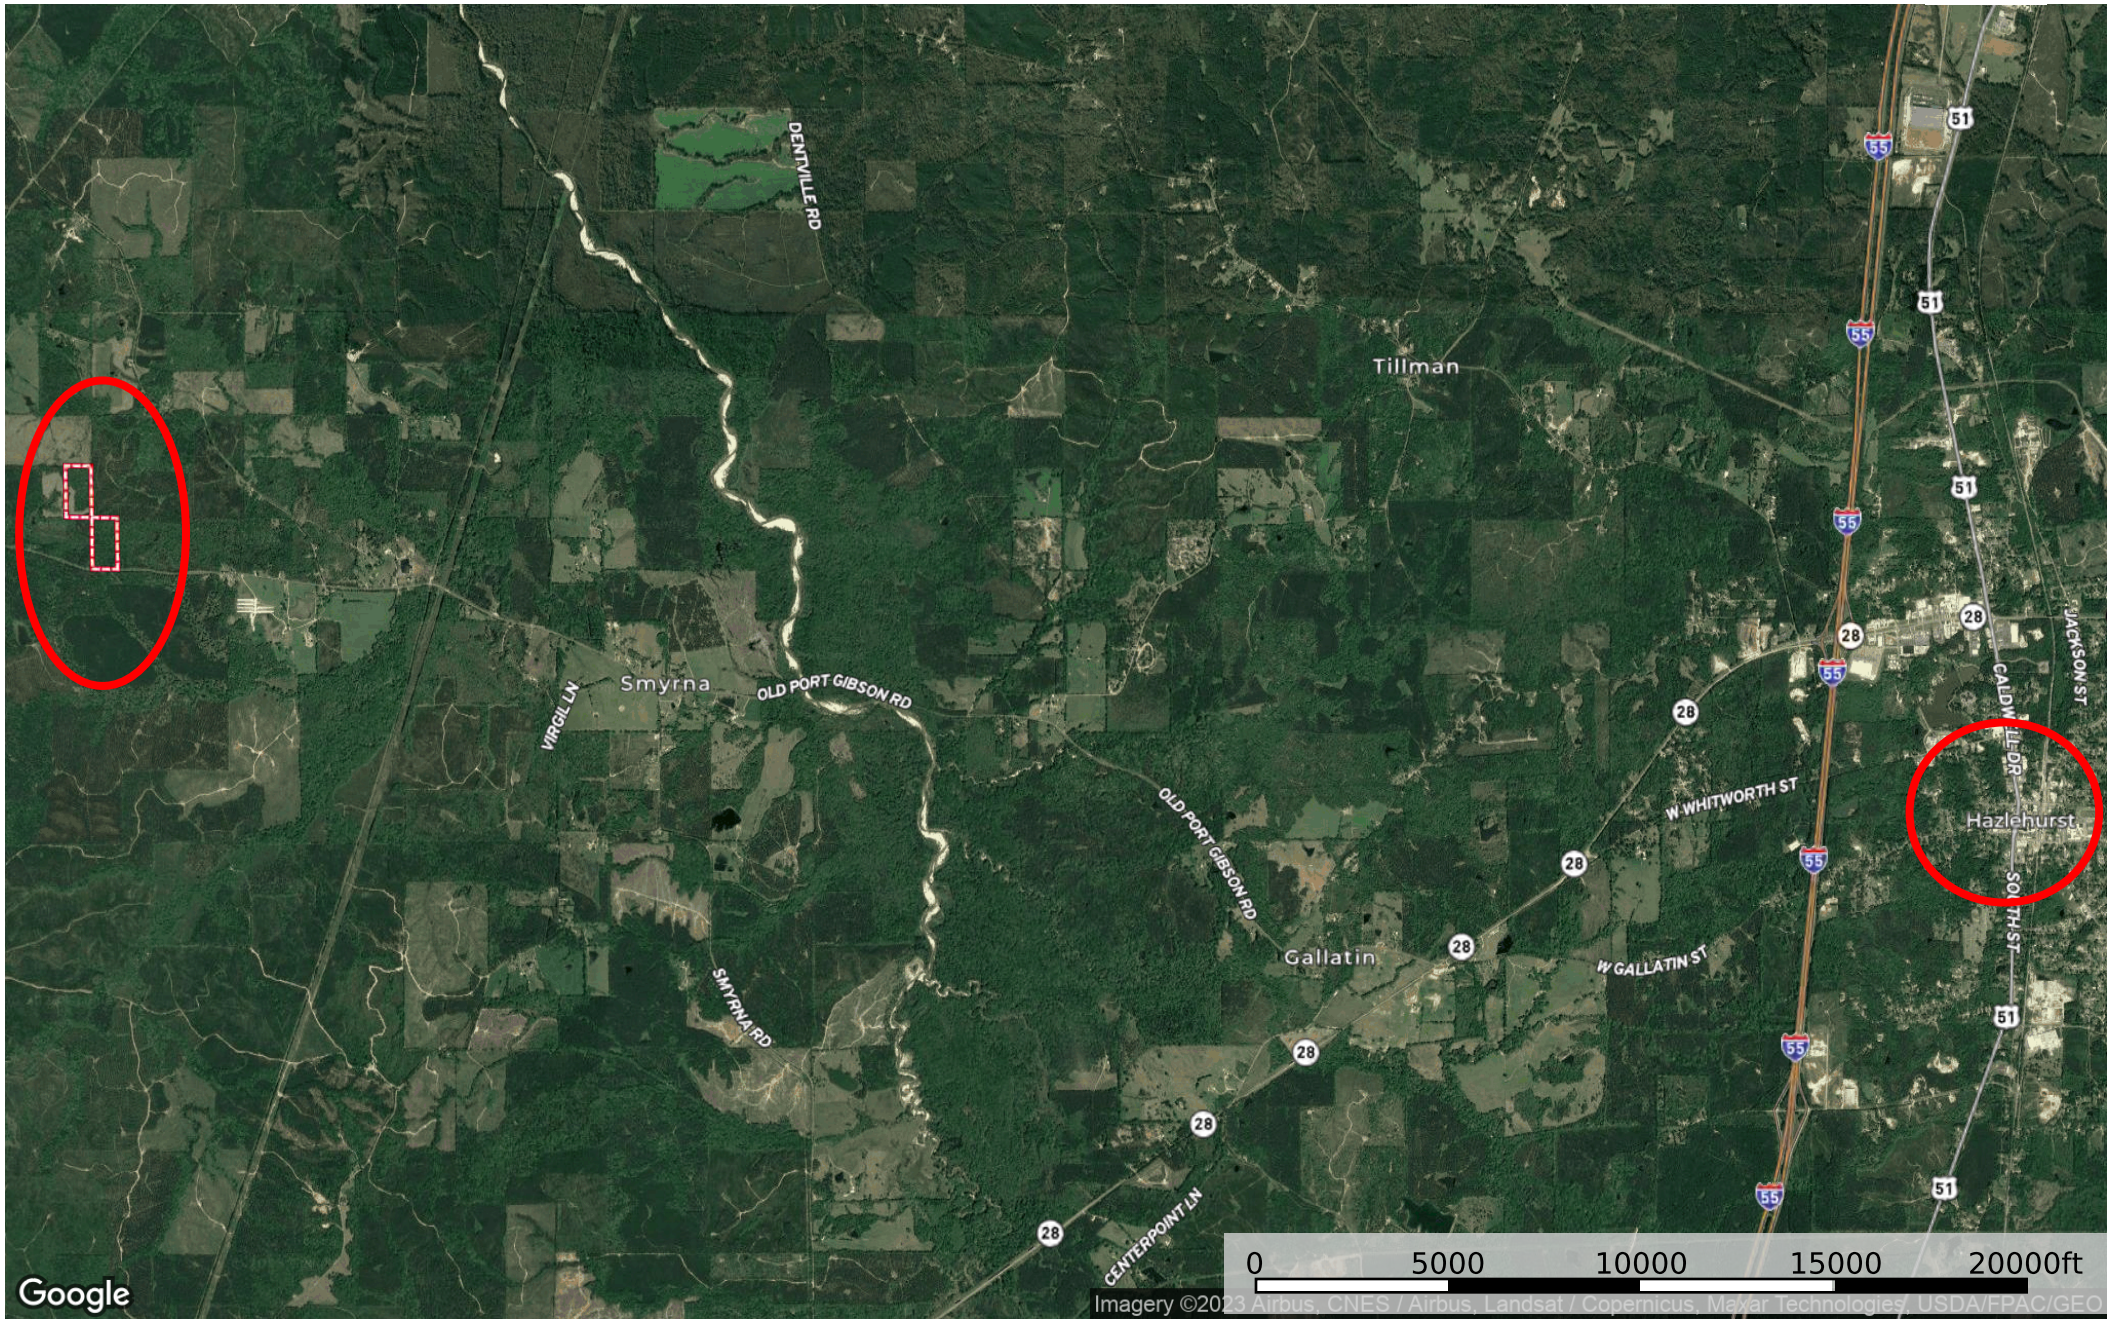

Copiah 40 Owner Broker

Copiah County, Mississippi, 40 AC +/-

Google

Imagery ©2023 Airbus, CNES / Airbus, Landsat / Copernicus, Maxar Technologies, USDA/FPAC/Geo

 Boundary

Gary Stewart
P: 6017573009 PO Box 496