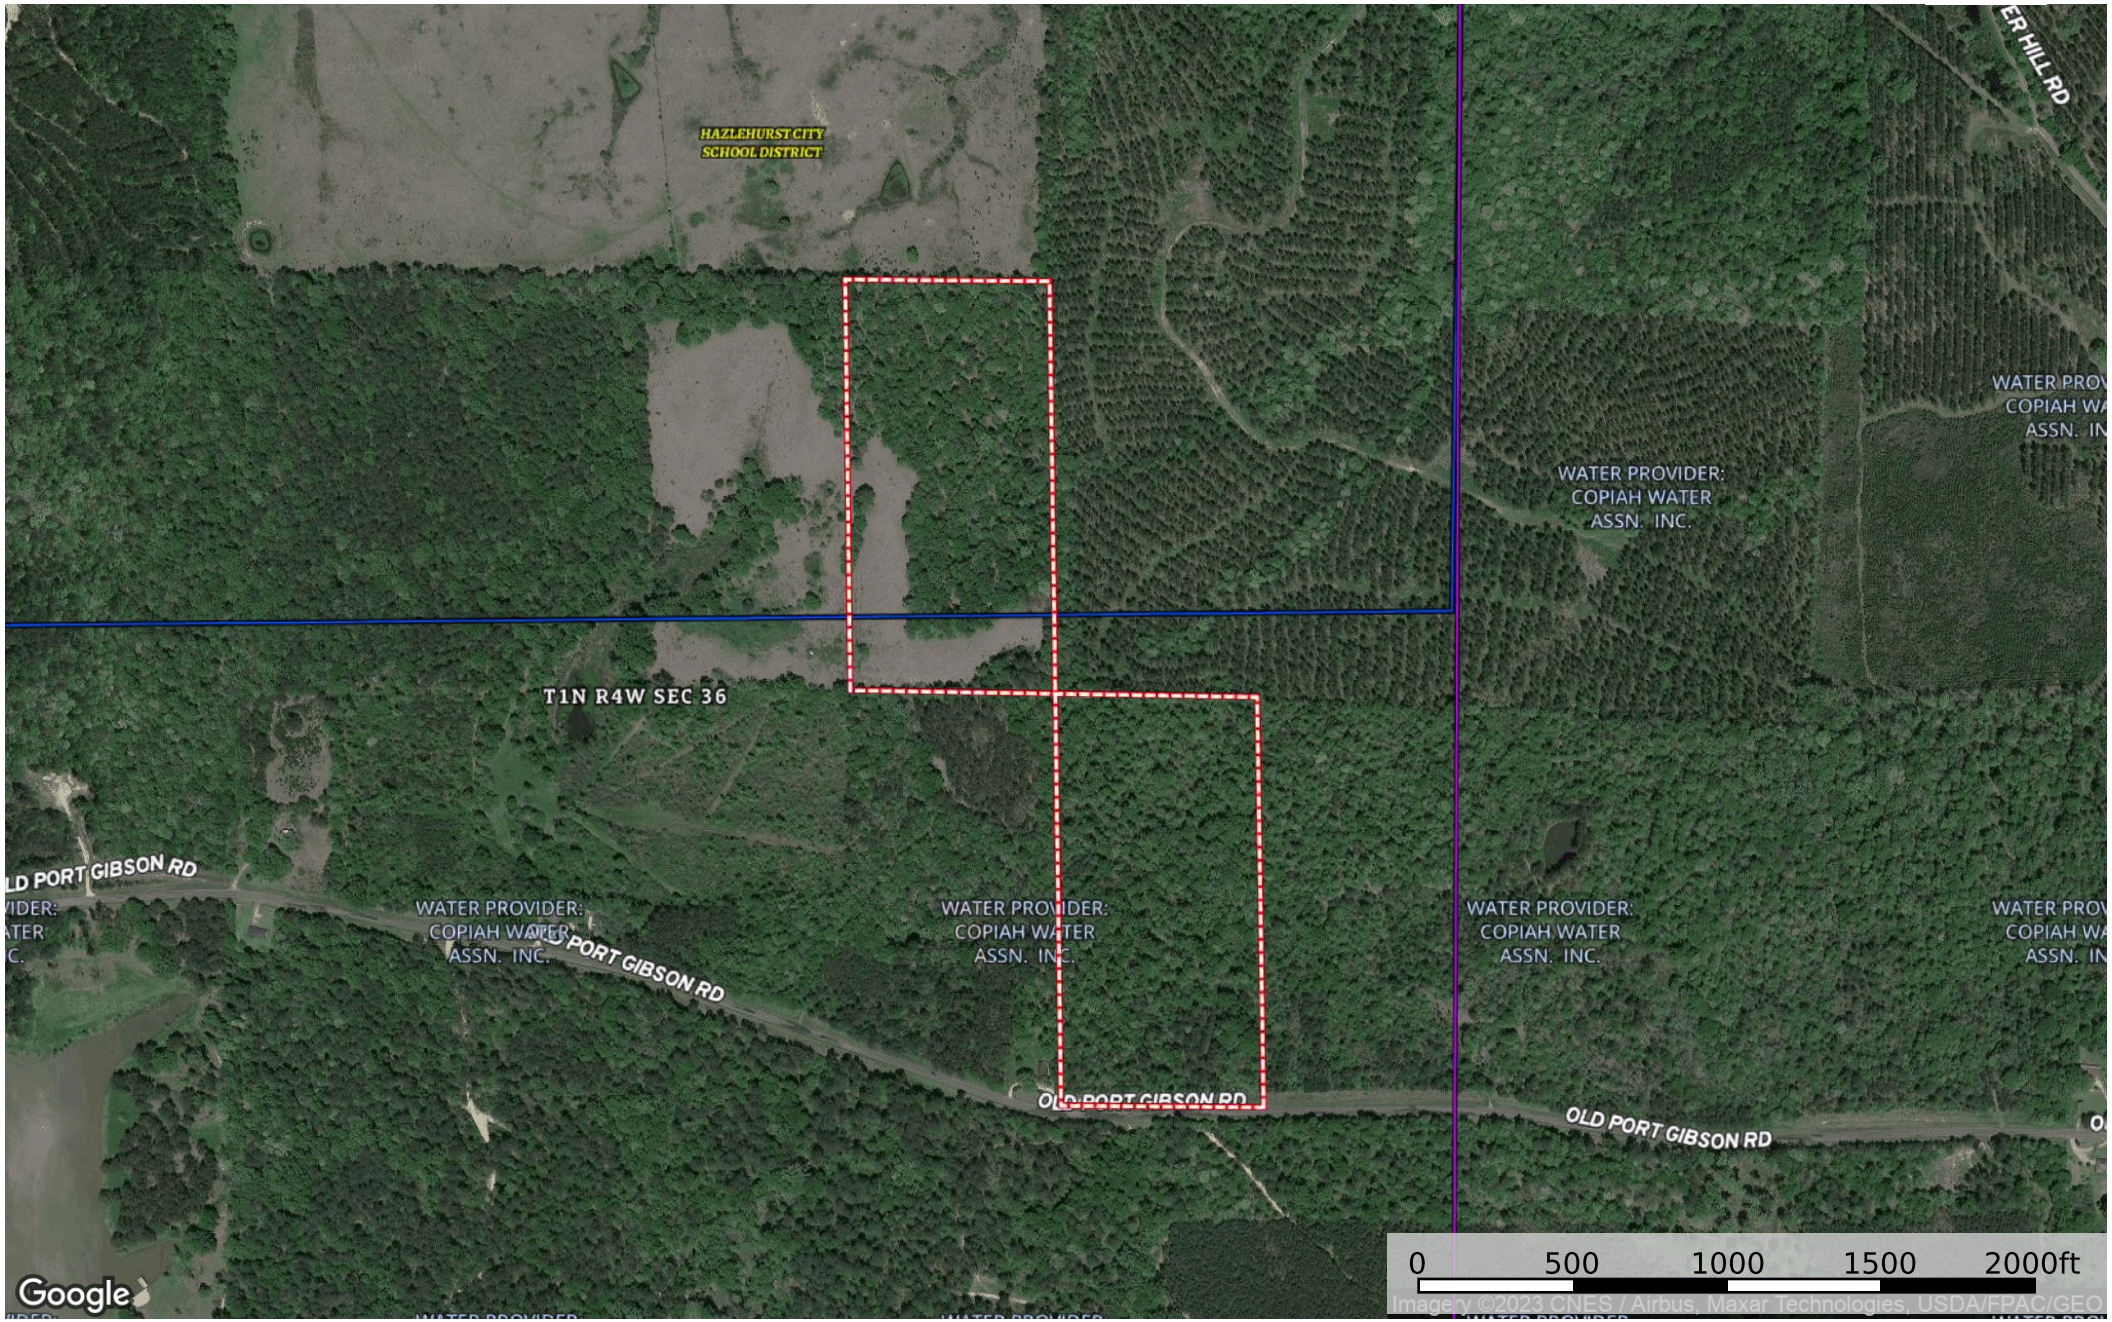

Copiah 40 Owner Broker

Copiah County, Mississippi, 40 AC +/-

- Boundary
- Water Service Areas
- Unified Sch. Dist.
- Secondary Sch. Dist.
- Elementary Sch. Dist.