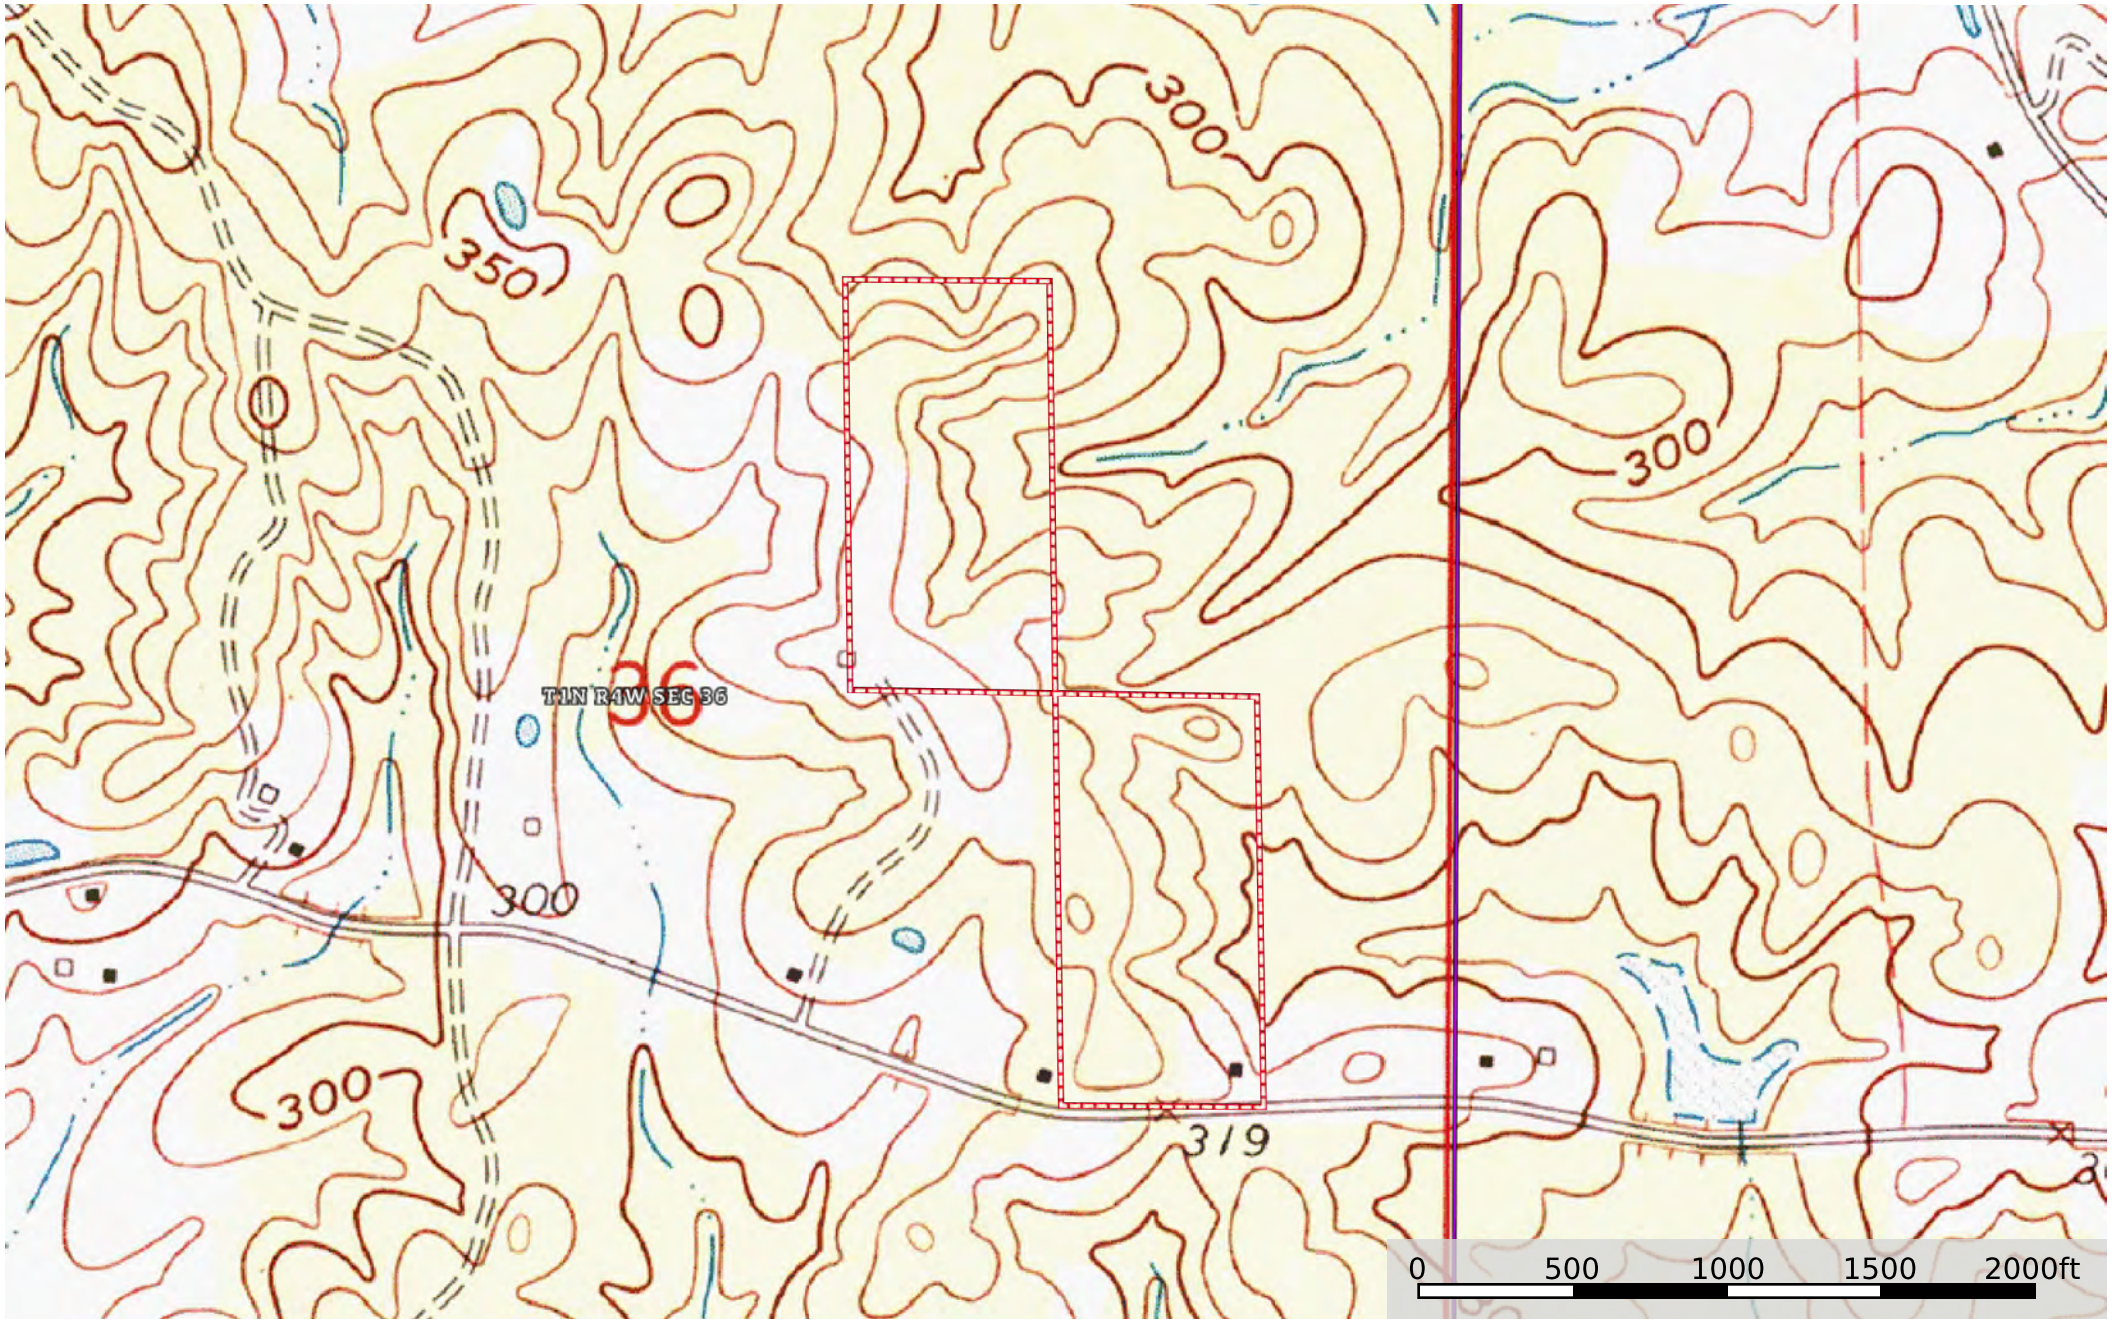

Copiah County, Mississippi, 40 AC +/-

- Boundary
- Water Service Areas
- Unified Sch. Dist.
- Secondary Sch. Dist.
- Elementary Sch. Dist.

Copiah 40 Owner Broker
Copiah County, Mississippi, 40 AC +/-

 Boundary