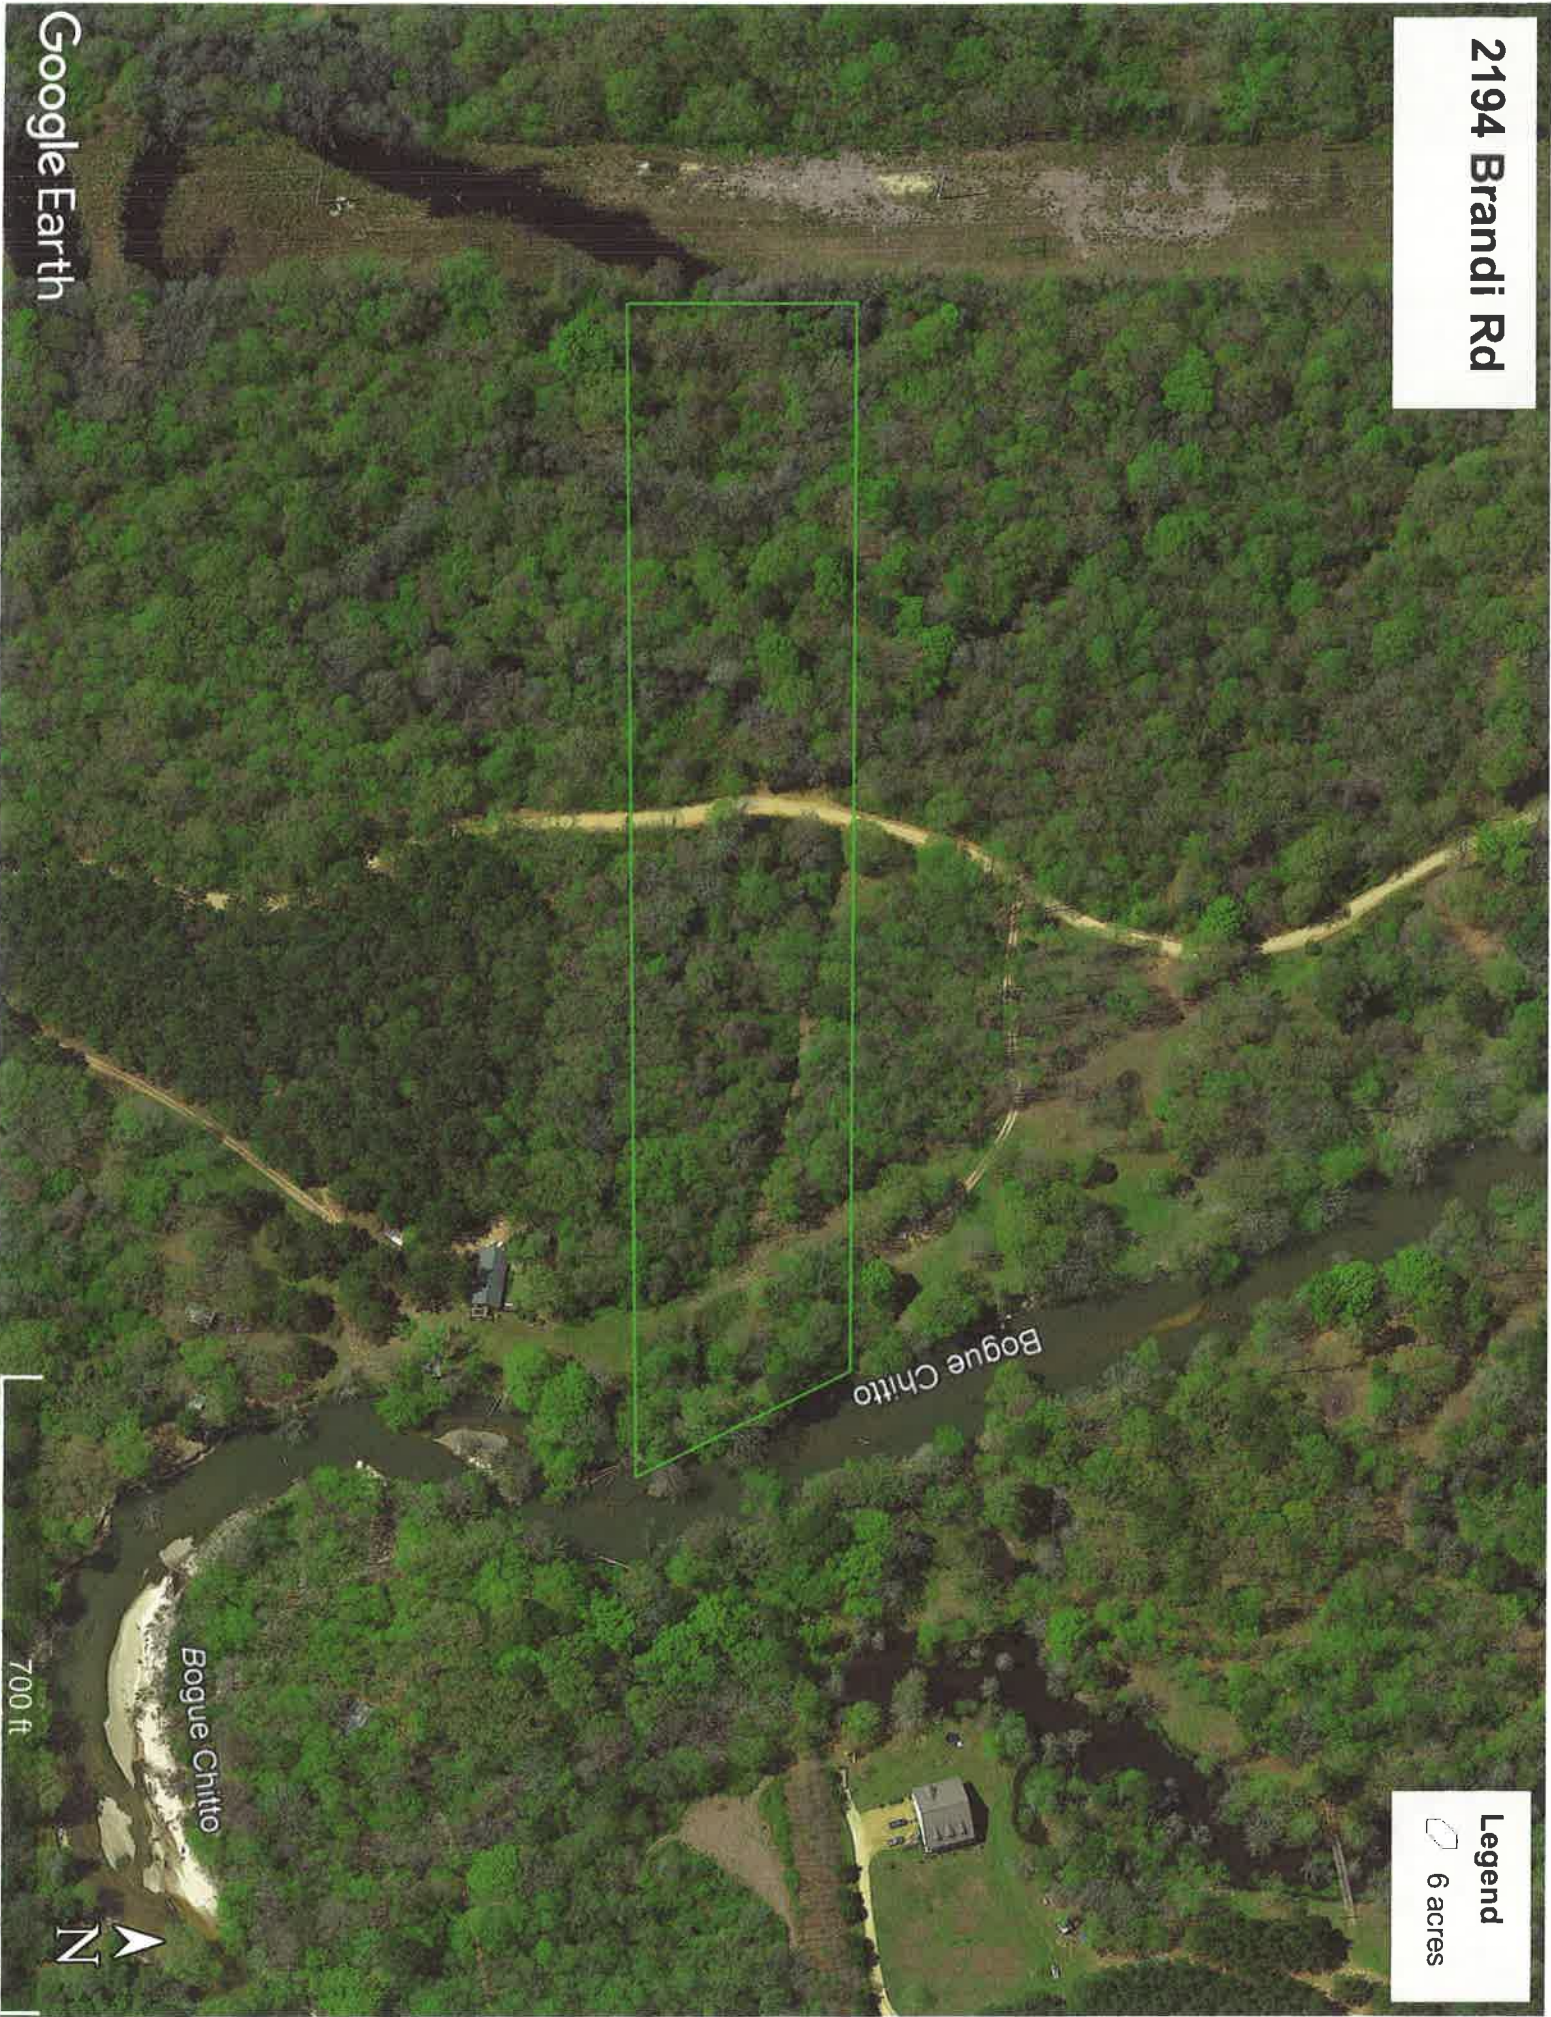

2194 Brandi Rd

Legend  
6 acres

Bogue Chitto

Bogue Chitto

700 ft

Google Earth