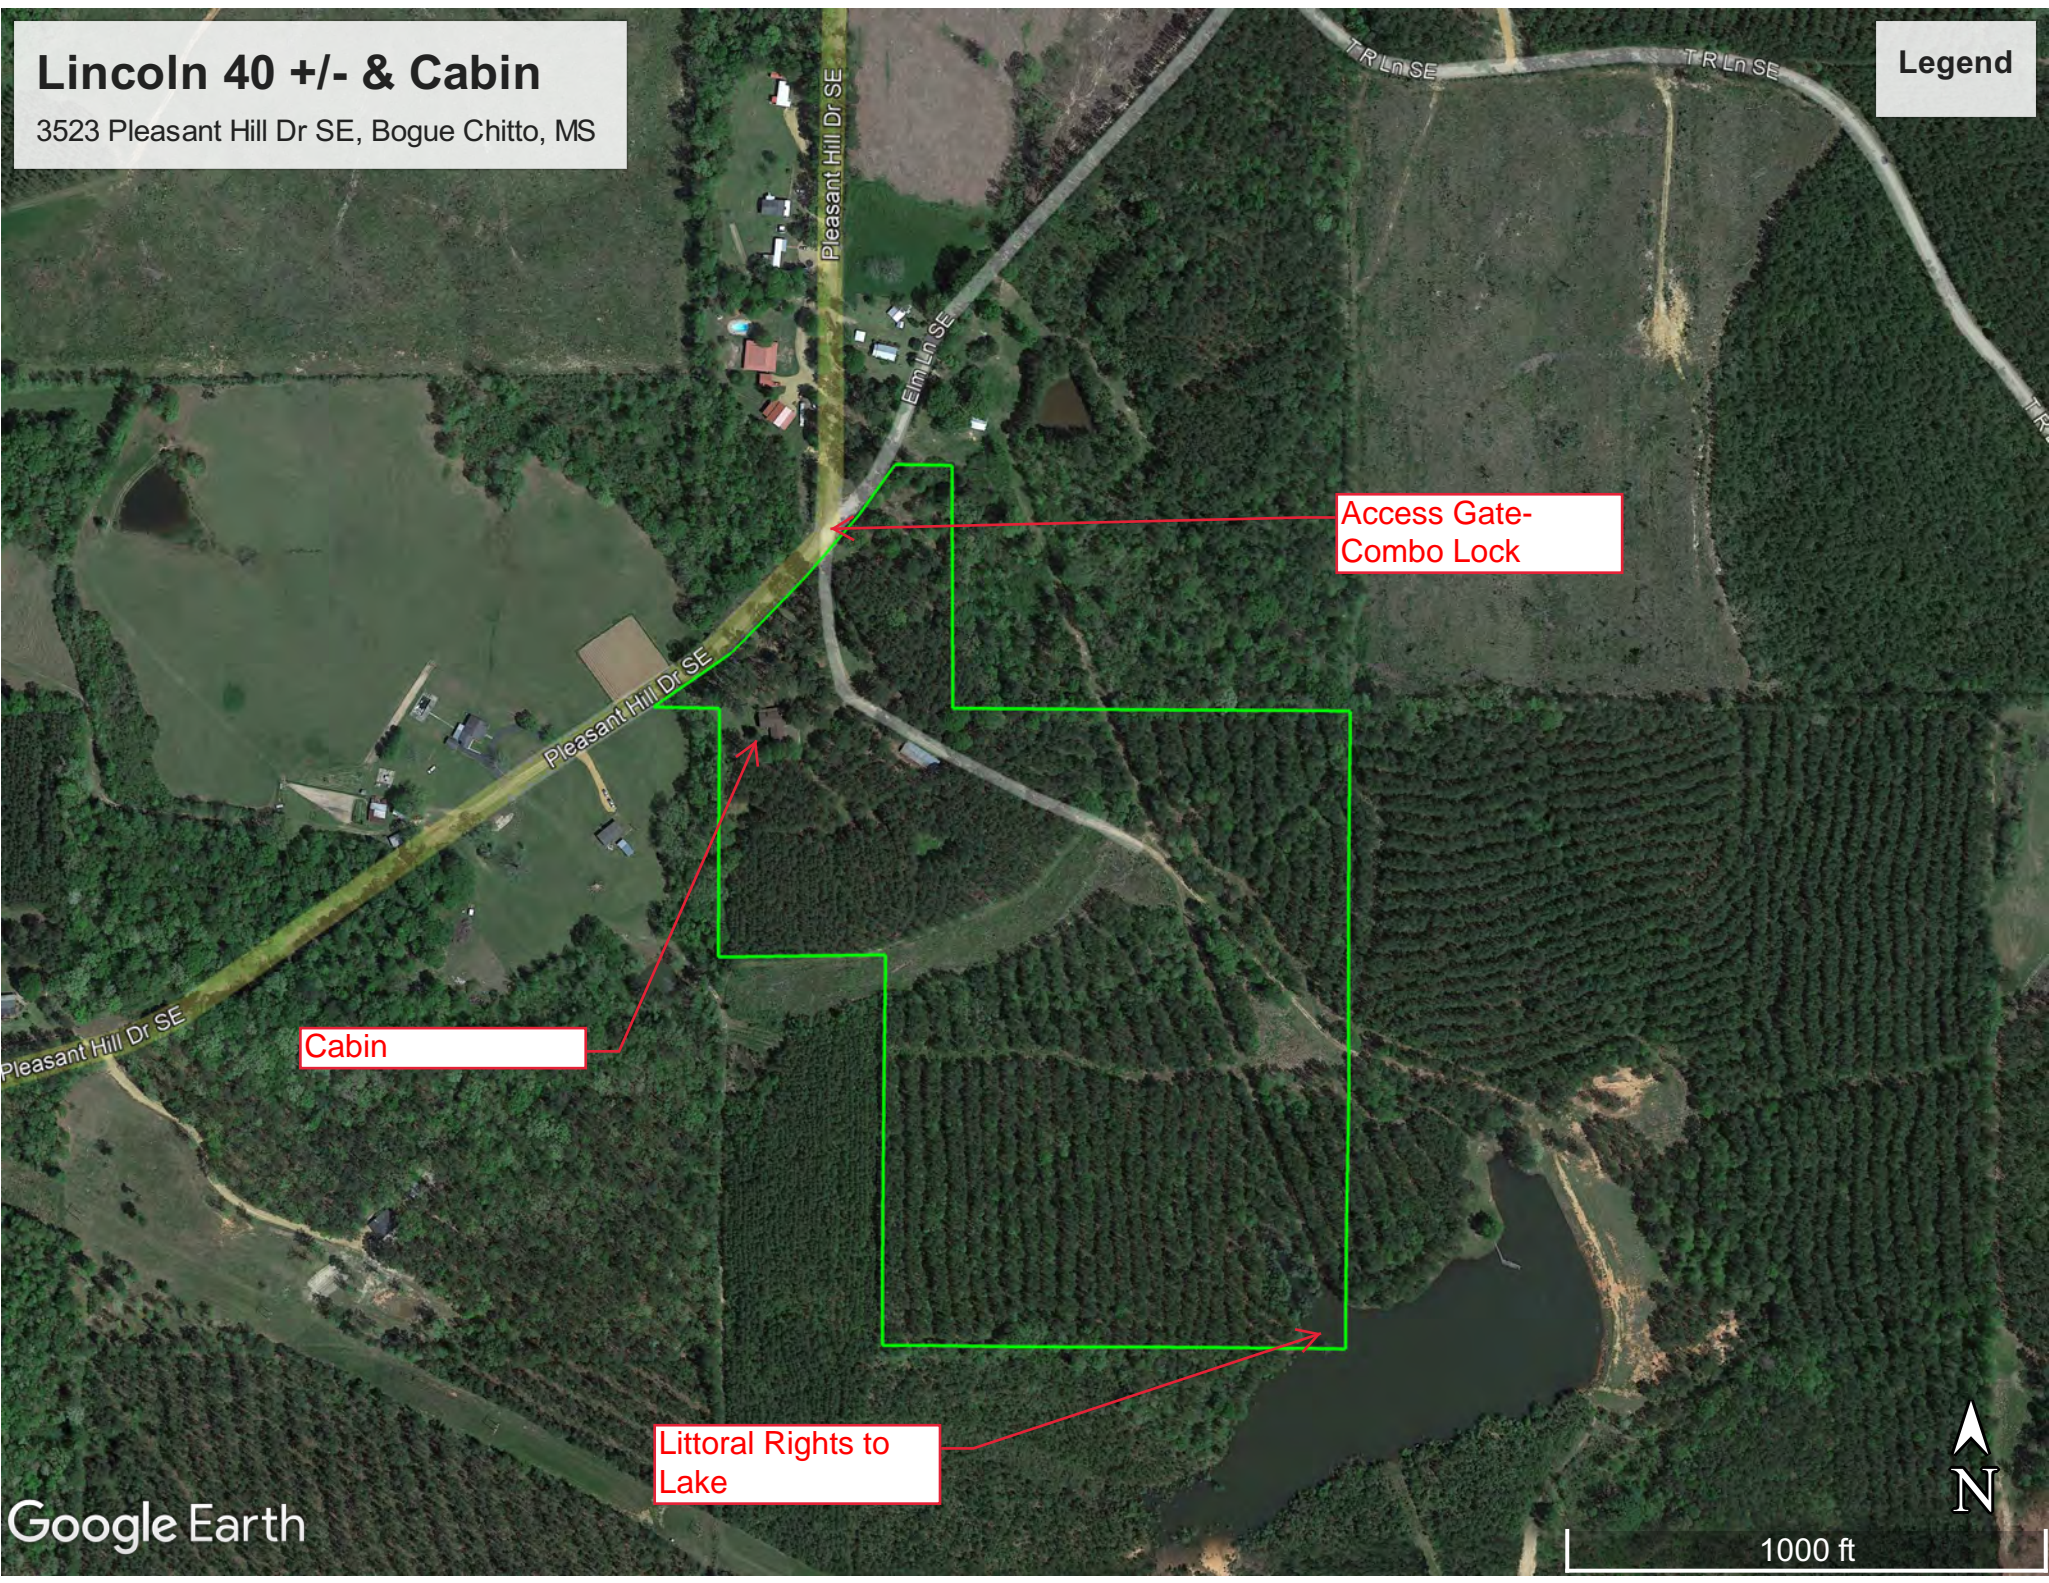

Lincoln 40 +/- & Cabin

3523 Pleasant Hill Dr SE, Bogue Chitto, MS

Legend

Lincoln 40 +/- & Cabin

3523 Pleasant Hill Dr SE, Bogue Chitto, MS

Legend

Access Gate-
Combo Lock

Cabin

Littoral Rights to
Lake

Lincoln 40 +/- & Cabin

3523 Pleasant Hill Dr SE, Bogue Chitto, MS

Legend