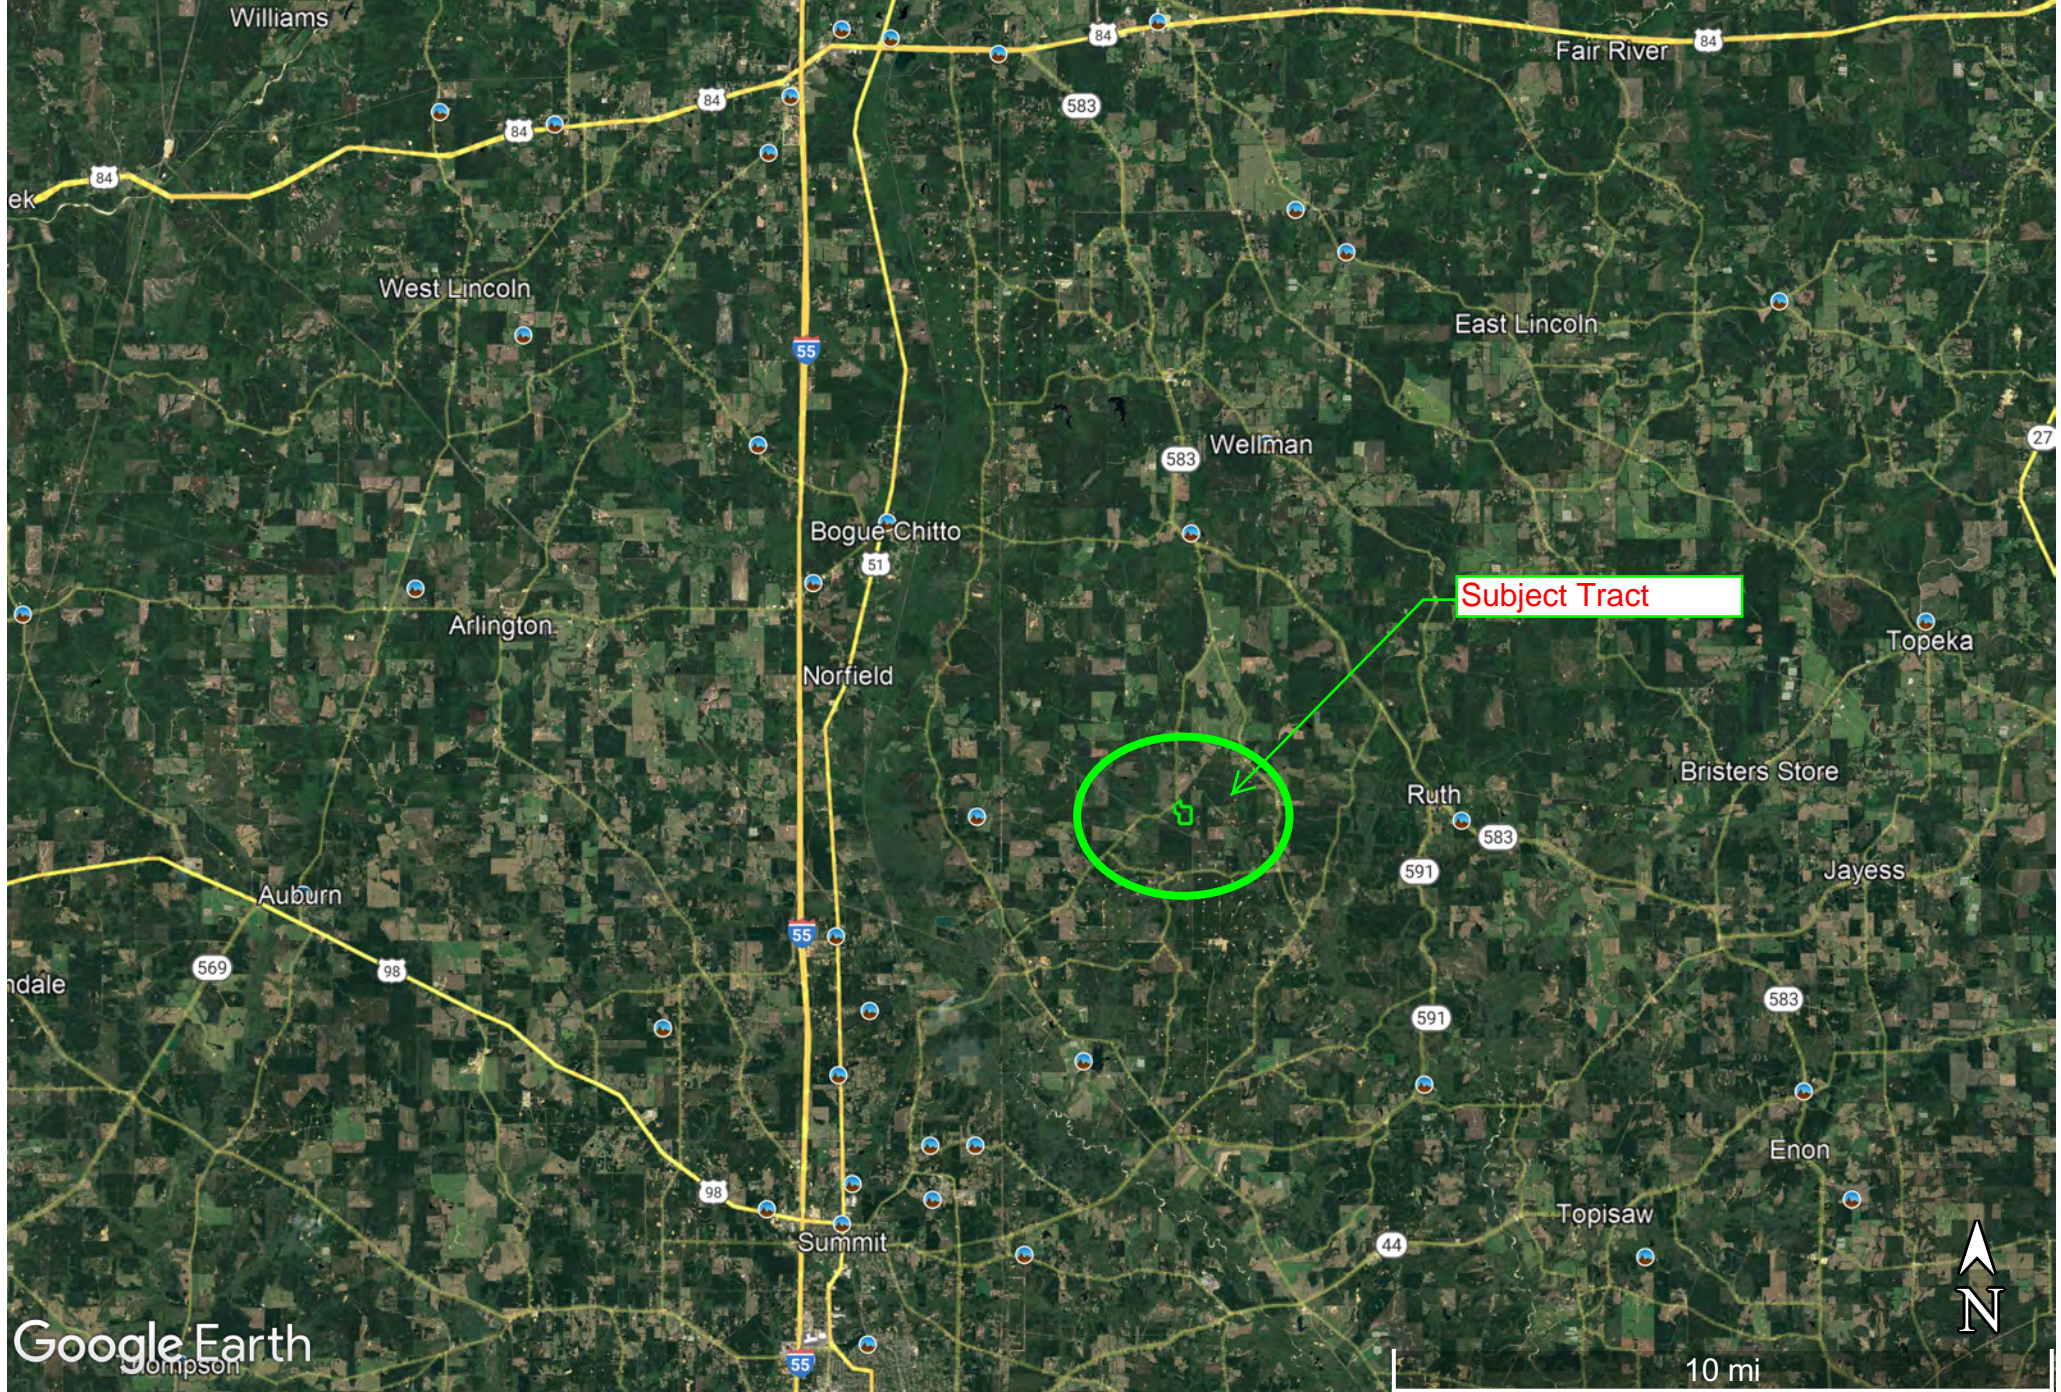

Lincoln 40 +/- & Cabin

3523 Pleasant Hill Dr SE, Bogue Chitto, MS

Legend

Lincoln 40 +/- & Cabin

3523 Pleasant Hill Dr SE, Bogue Chitto, MS

Legend

Access Gate-
Combo Lock

Cabin

Littoral Rights to
Lake

Lincoln 40 +/- & Cabin

3523 Pleasant Hill Dr SE, Bogue Chitto, MS

Legend