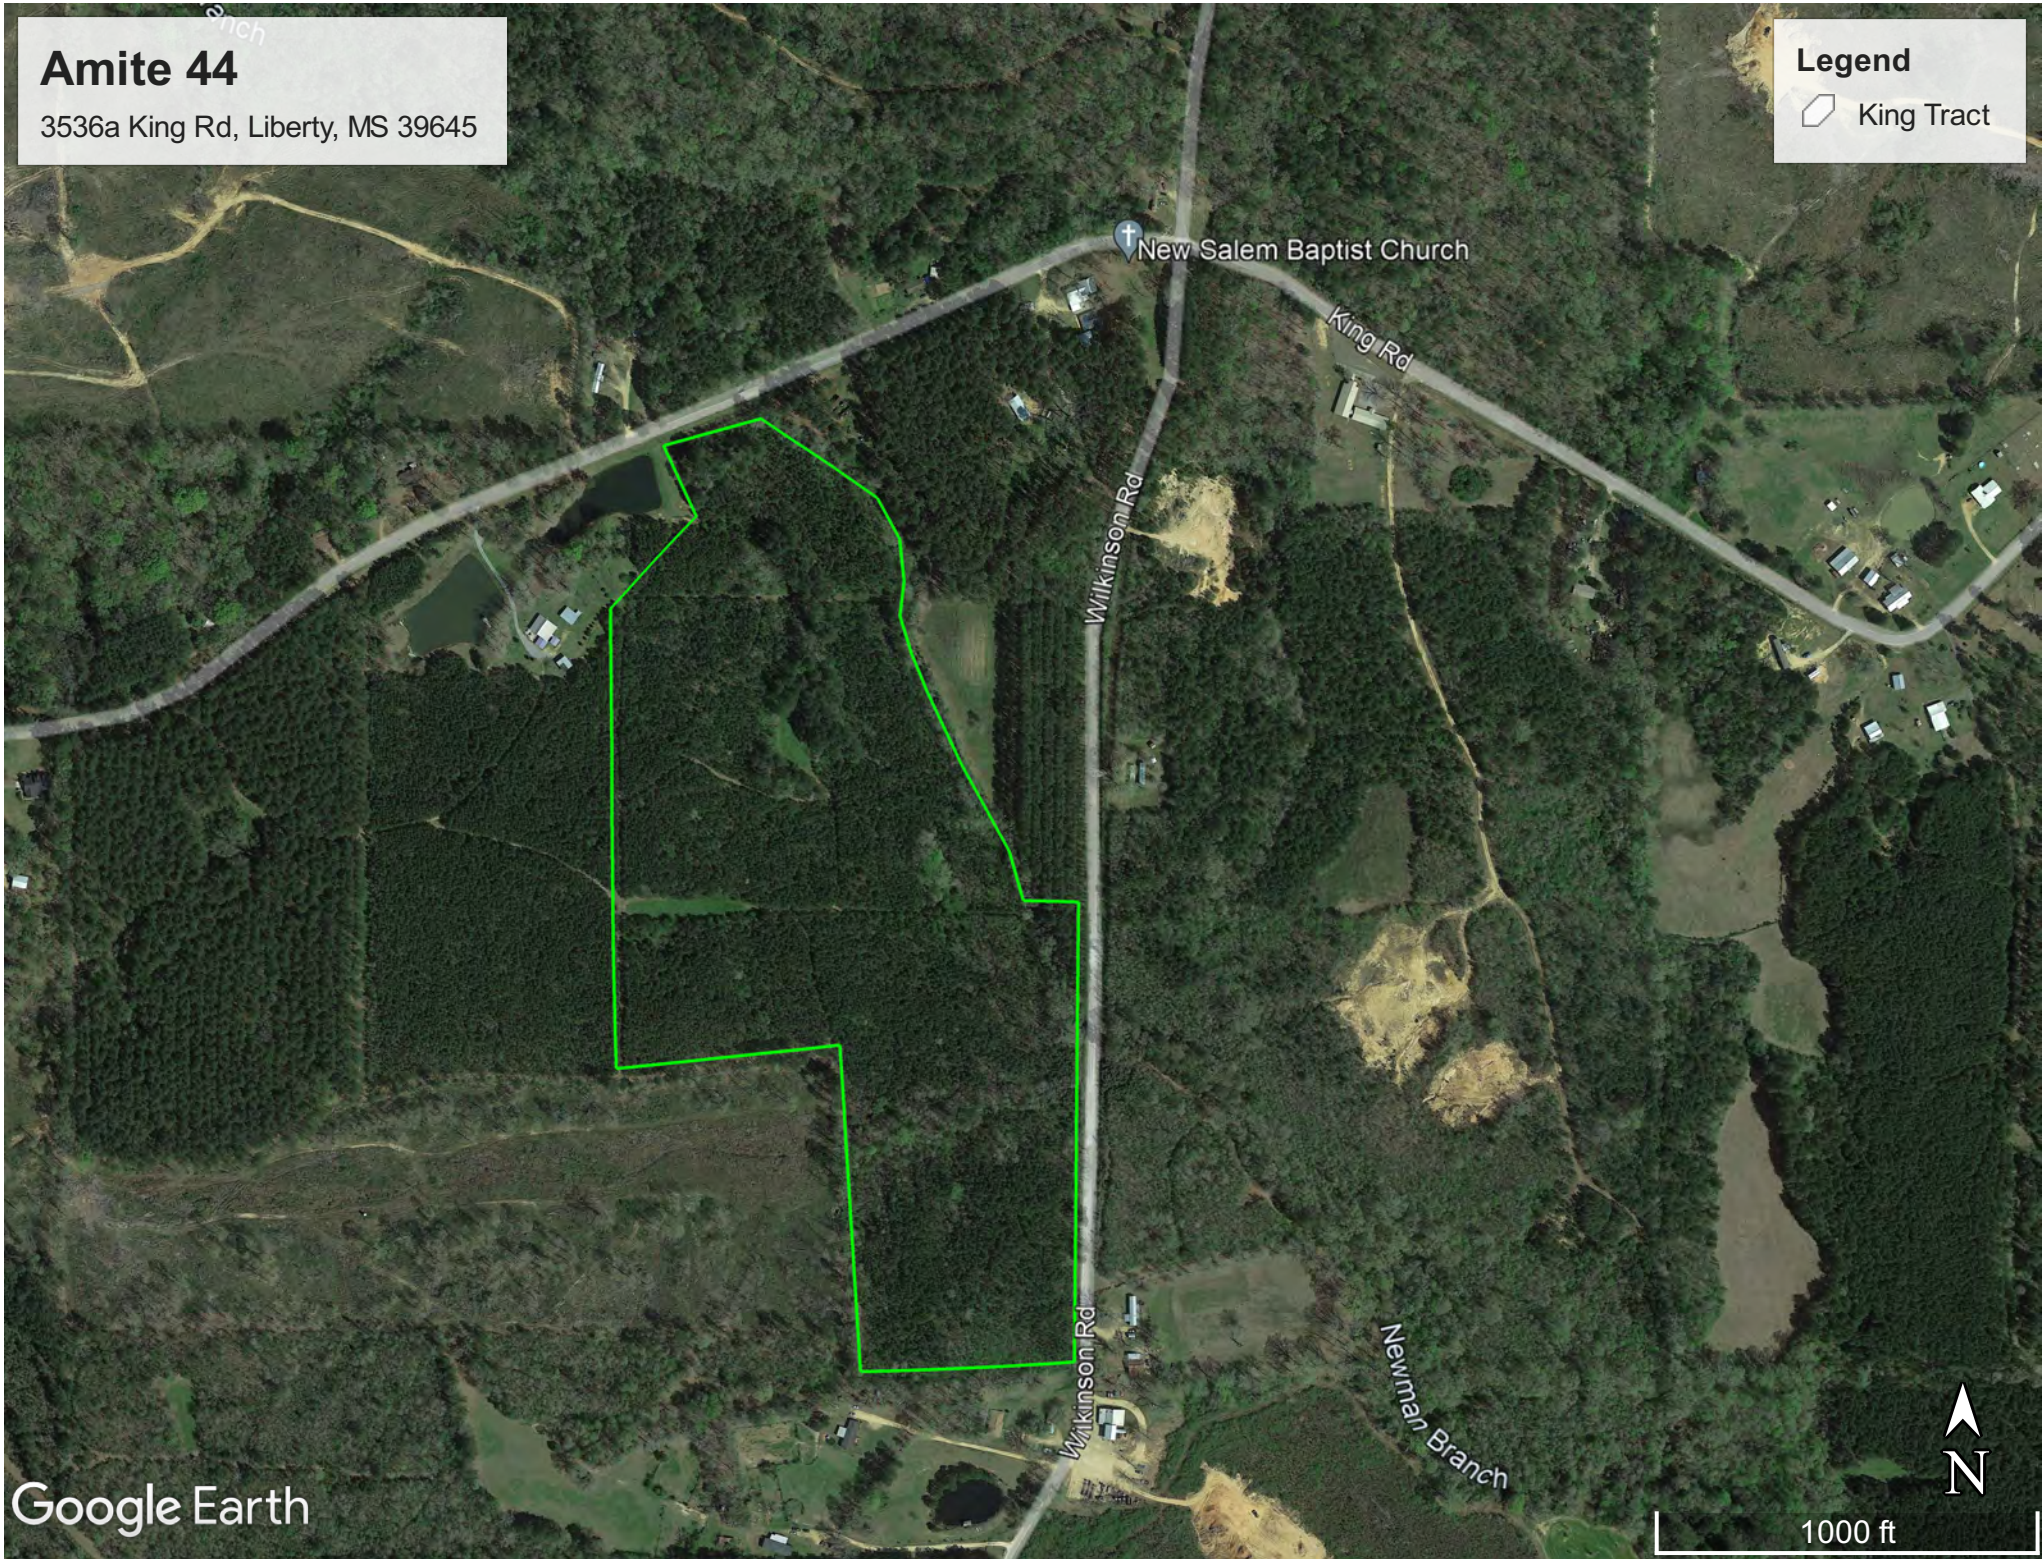

 King Tract

Amite 44

3536a King Rd, Liberty, MS 39645

Legend

 King Tract

SCALE - 1" = 300 FT.

DATE: OCT. 5, 1987

BEG. OF SURVEY - IRON CORNER
 STAKE FOUND MARKING THE
 S.E. CORNER OF SECTION 1,
 T-3-N, R-3-E, AMITE CO., MISS.

A DIVISION OF LANDS OF LLOYD KING
 IN SECTION 1, T-3-N, R-3-E, AMITE CO., MISS.

SURVEYED BY
 WILLIE A. MOAK, SURVEYOR
 MRC LICENSE No 1510