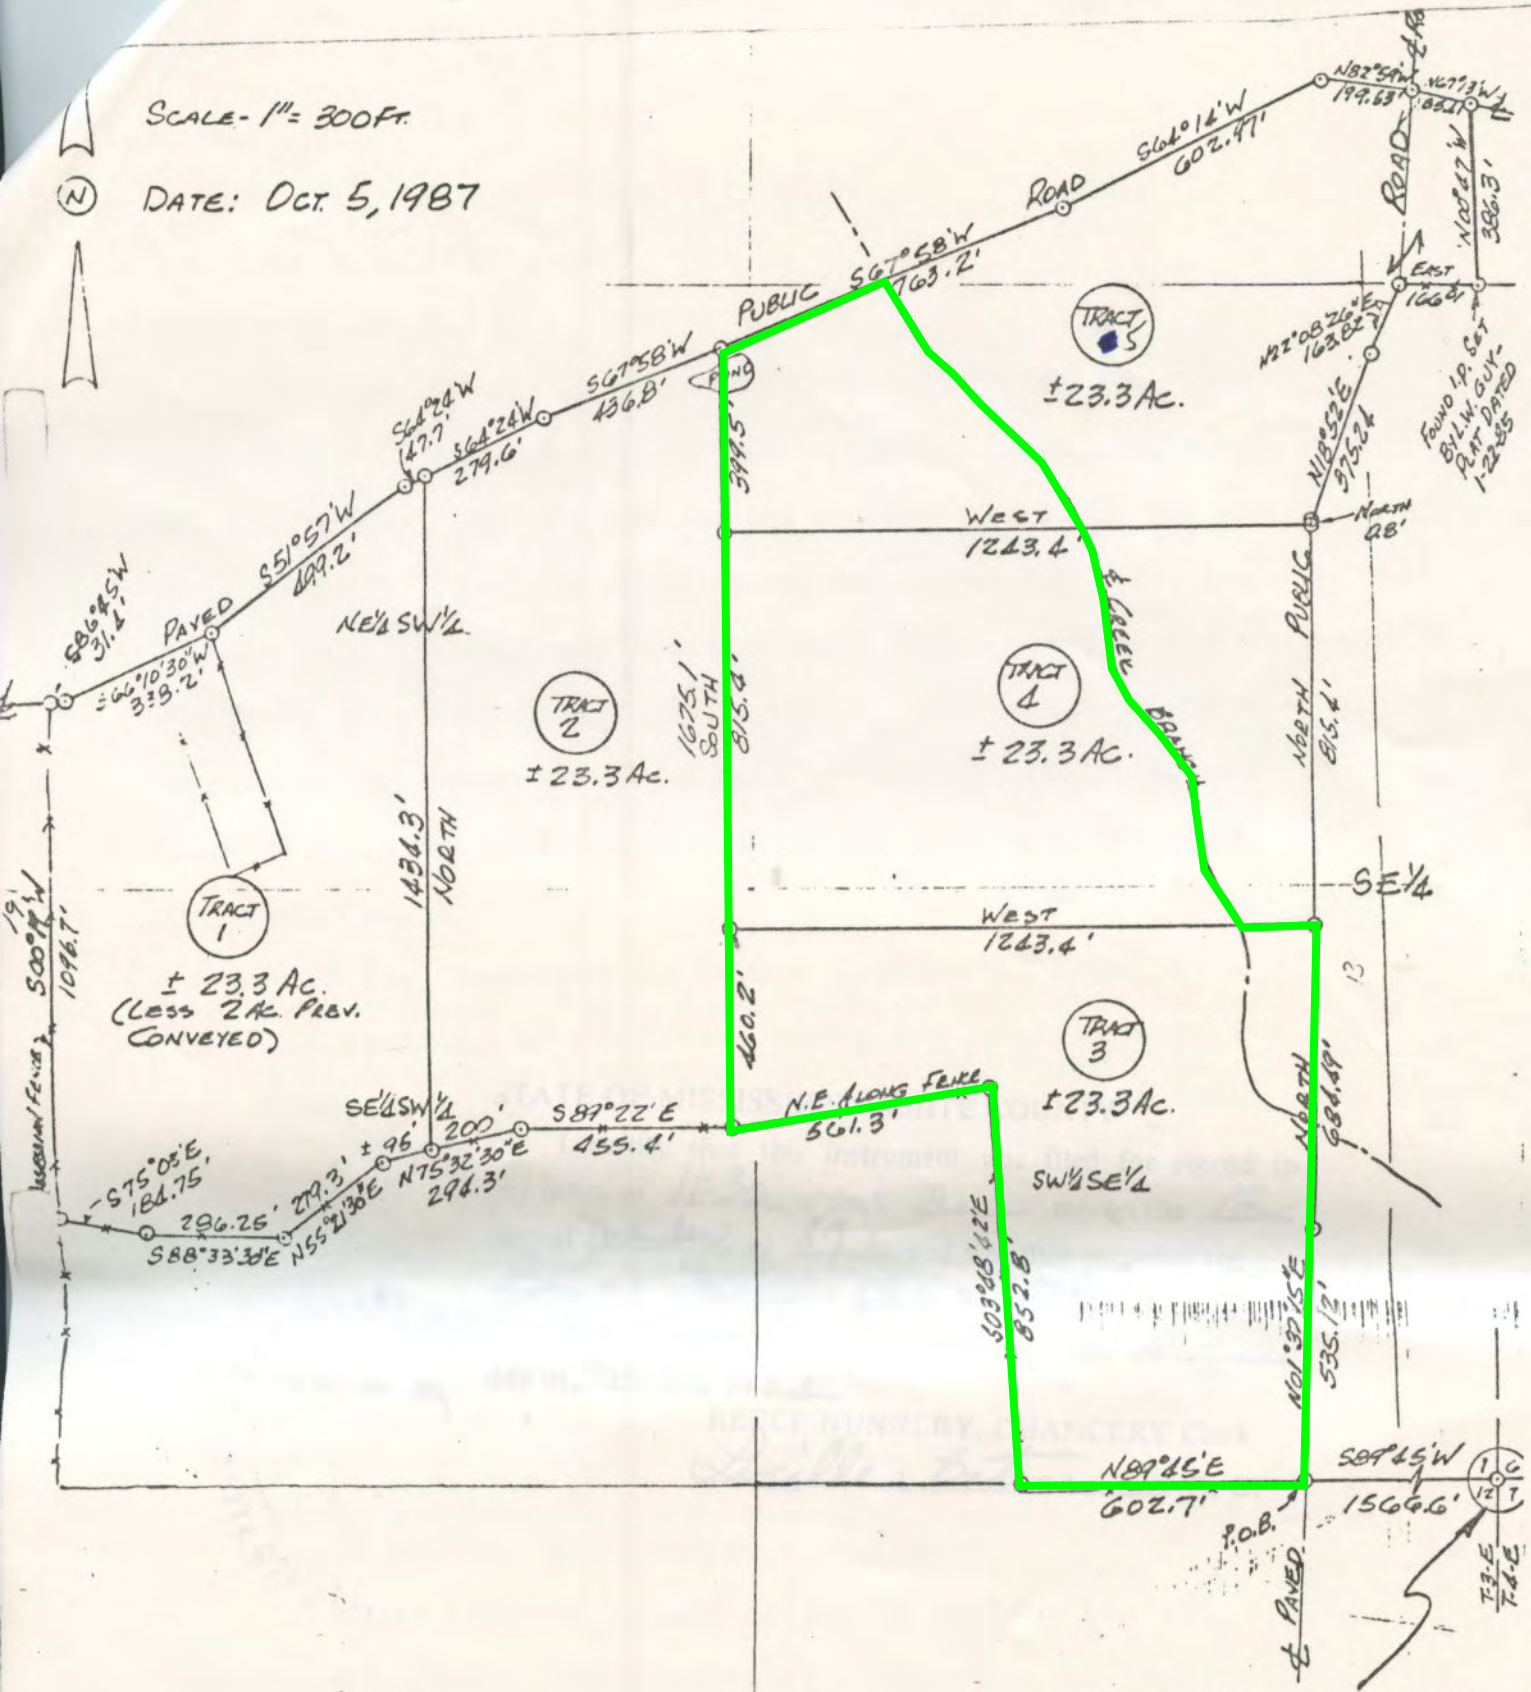

 King Tract

Amite 44

3536a King Rd, Liberty, MS 39645

Legend

 King Tract

SCALE - 1" = 300 FT.

DATE: OCT. 5, 1987

BEG. OF SURVEY - IRON CORNER
 STAKE FOUND MARKING THE
 S.E. CORNER OF SECTION 1,
 T-3-N, R-3-E, AMITE CO., MISS.

A DIVISION OF LANDS OF LLOYD KING
 IN SECTION 1, T-3-N, R-3-E, AMITE CO., MISS.

SURVEYED BY
 WILLIE A. MOAK, SURVEYOR
 MRC LICENSE No 1510