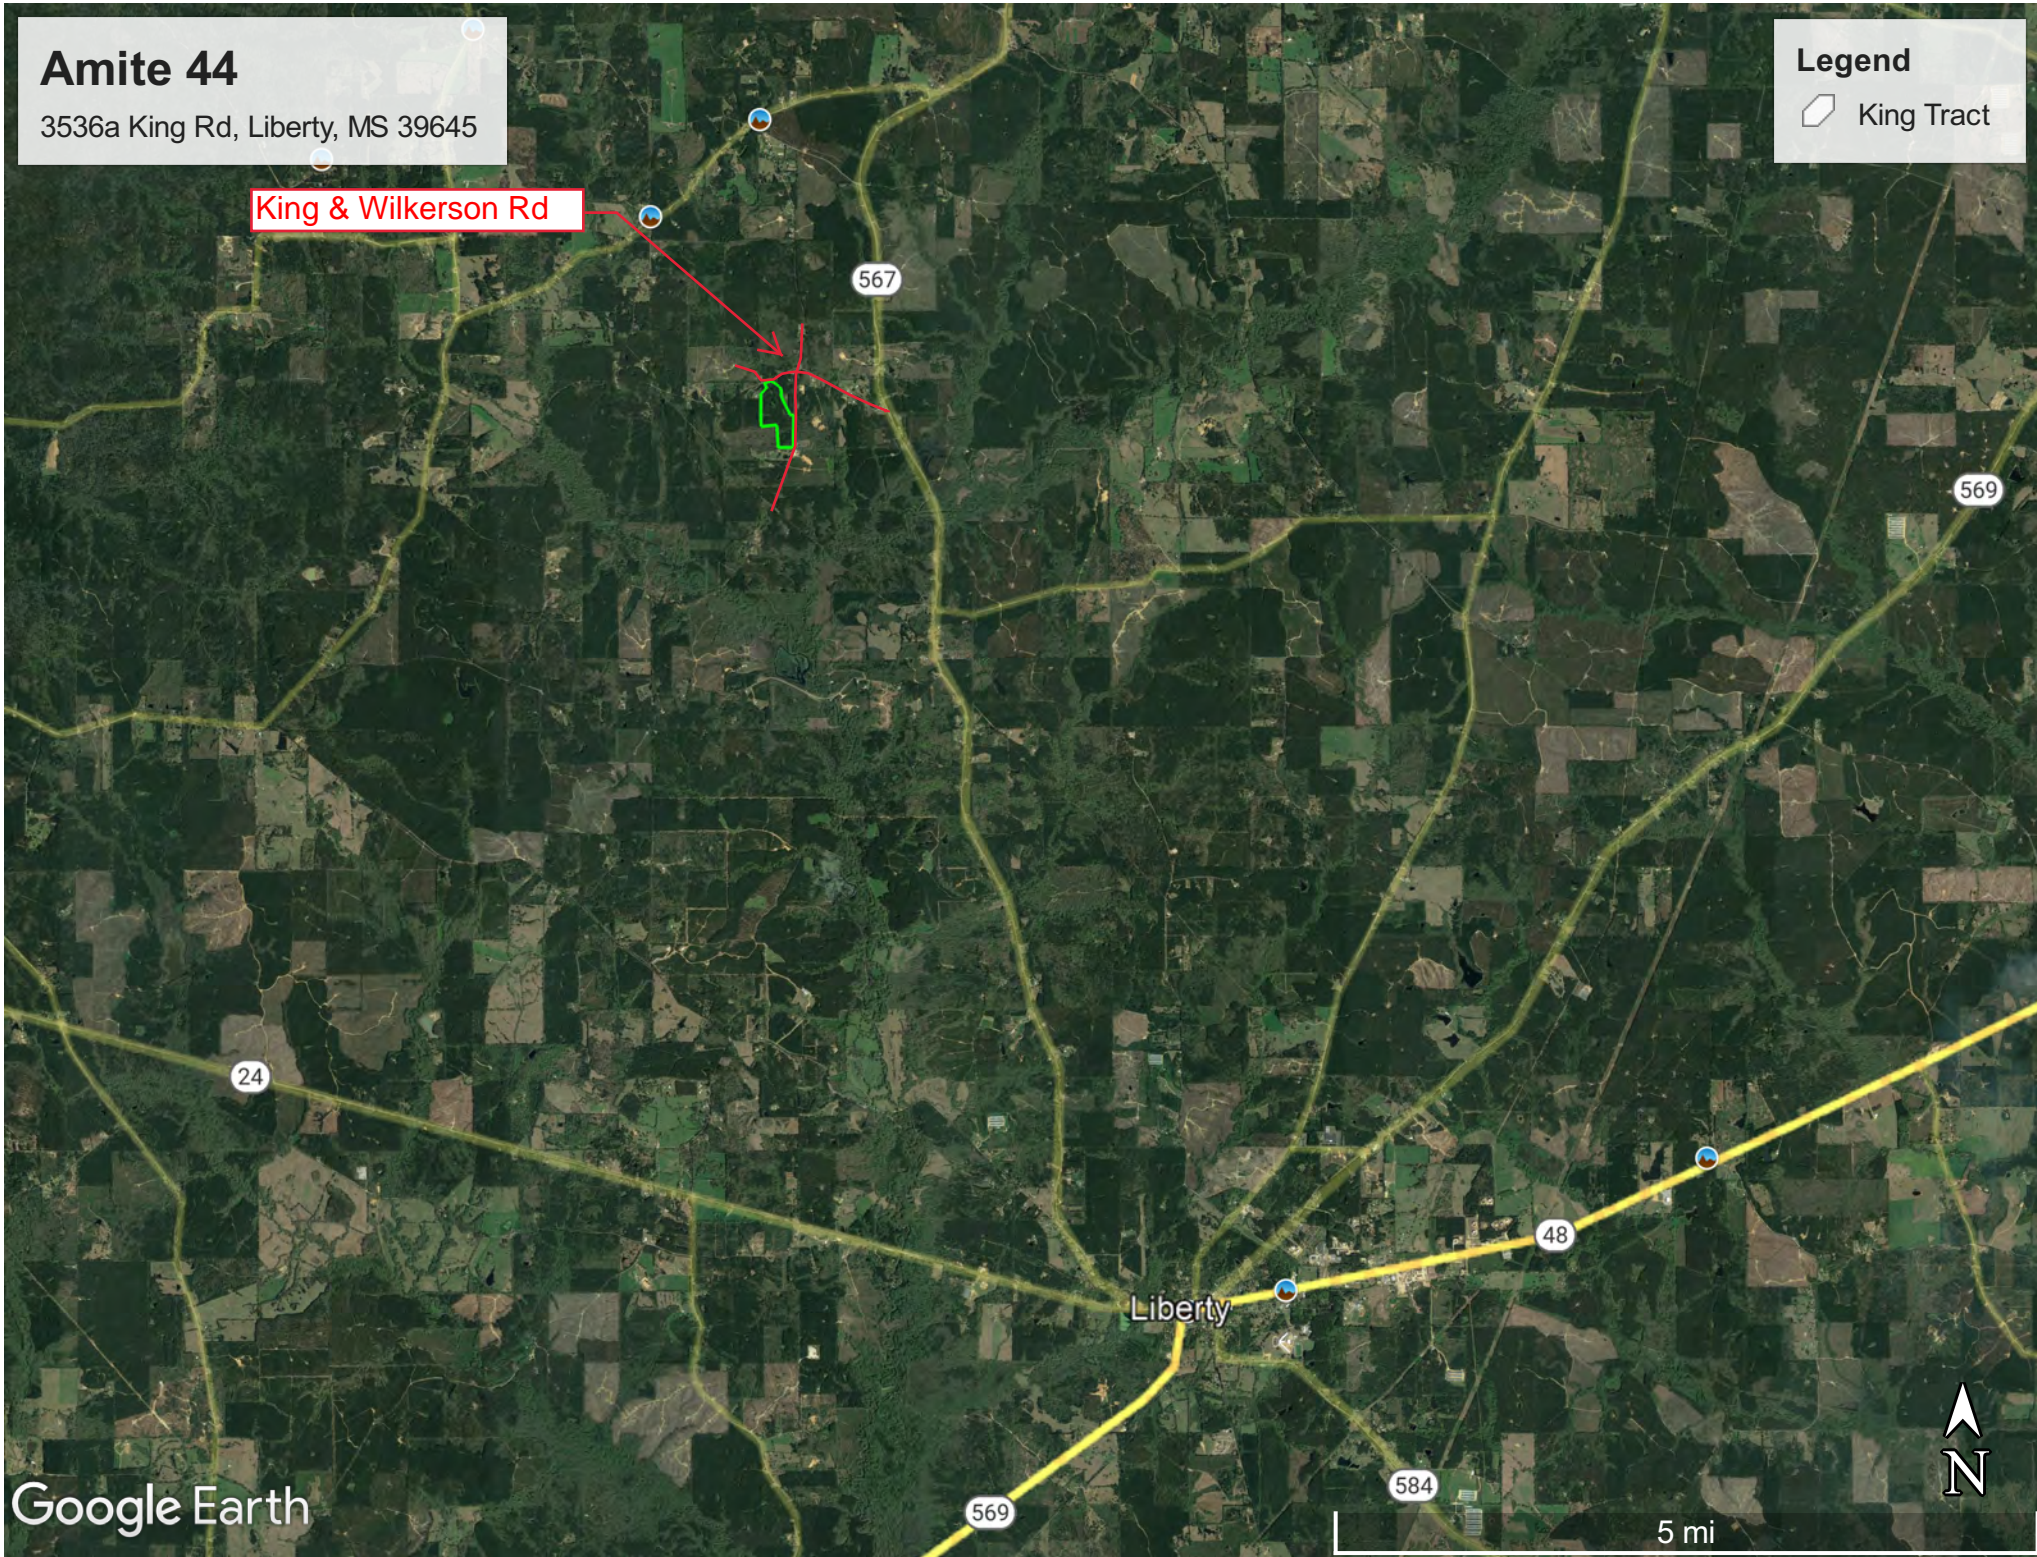

Amite 44

3536a King Rd, Liberty, MS 39645

Legend

 King Tract

King & Wilkerson Rd

24

567

569

Liberty

48

584

569

5 mi

Amite 44

3536a King Rd, Liberty, MS 39645

Legend

 King Tract

Amite 44

3536a King Rd, Liberty, MS 39645

Legend

 King Tract

SCALE - 1" = 300 FT.

DATE: OCT. 5, 1987

BEG. OF SURVEY - IRON CORNER
 STAKE FOUND MARKING THE
 S.E. CORNER OF SECTION 1,
 T-3-N, R-3-E, AMITE CO., MISS.

A DIVISION OF LANDS OF LLOYD KING
 IN SECTION 1, T-3-N, R-3-E, AMITE CO., MISS.

SURVEYED BY
 WILLIE A. MOAK, SURVEYOR
 MRC LICENSE No 1510