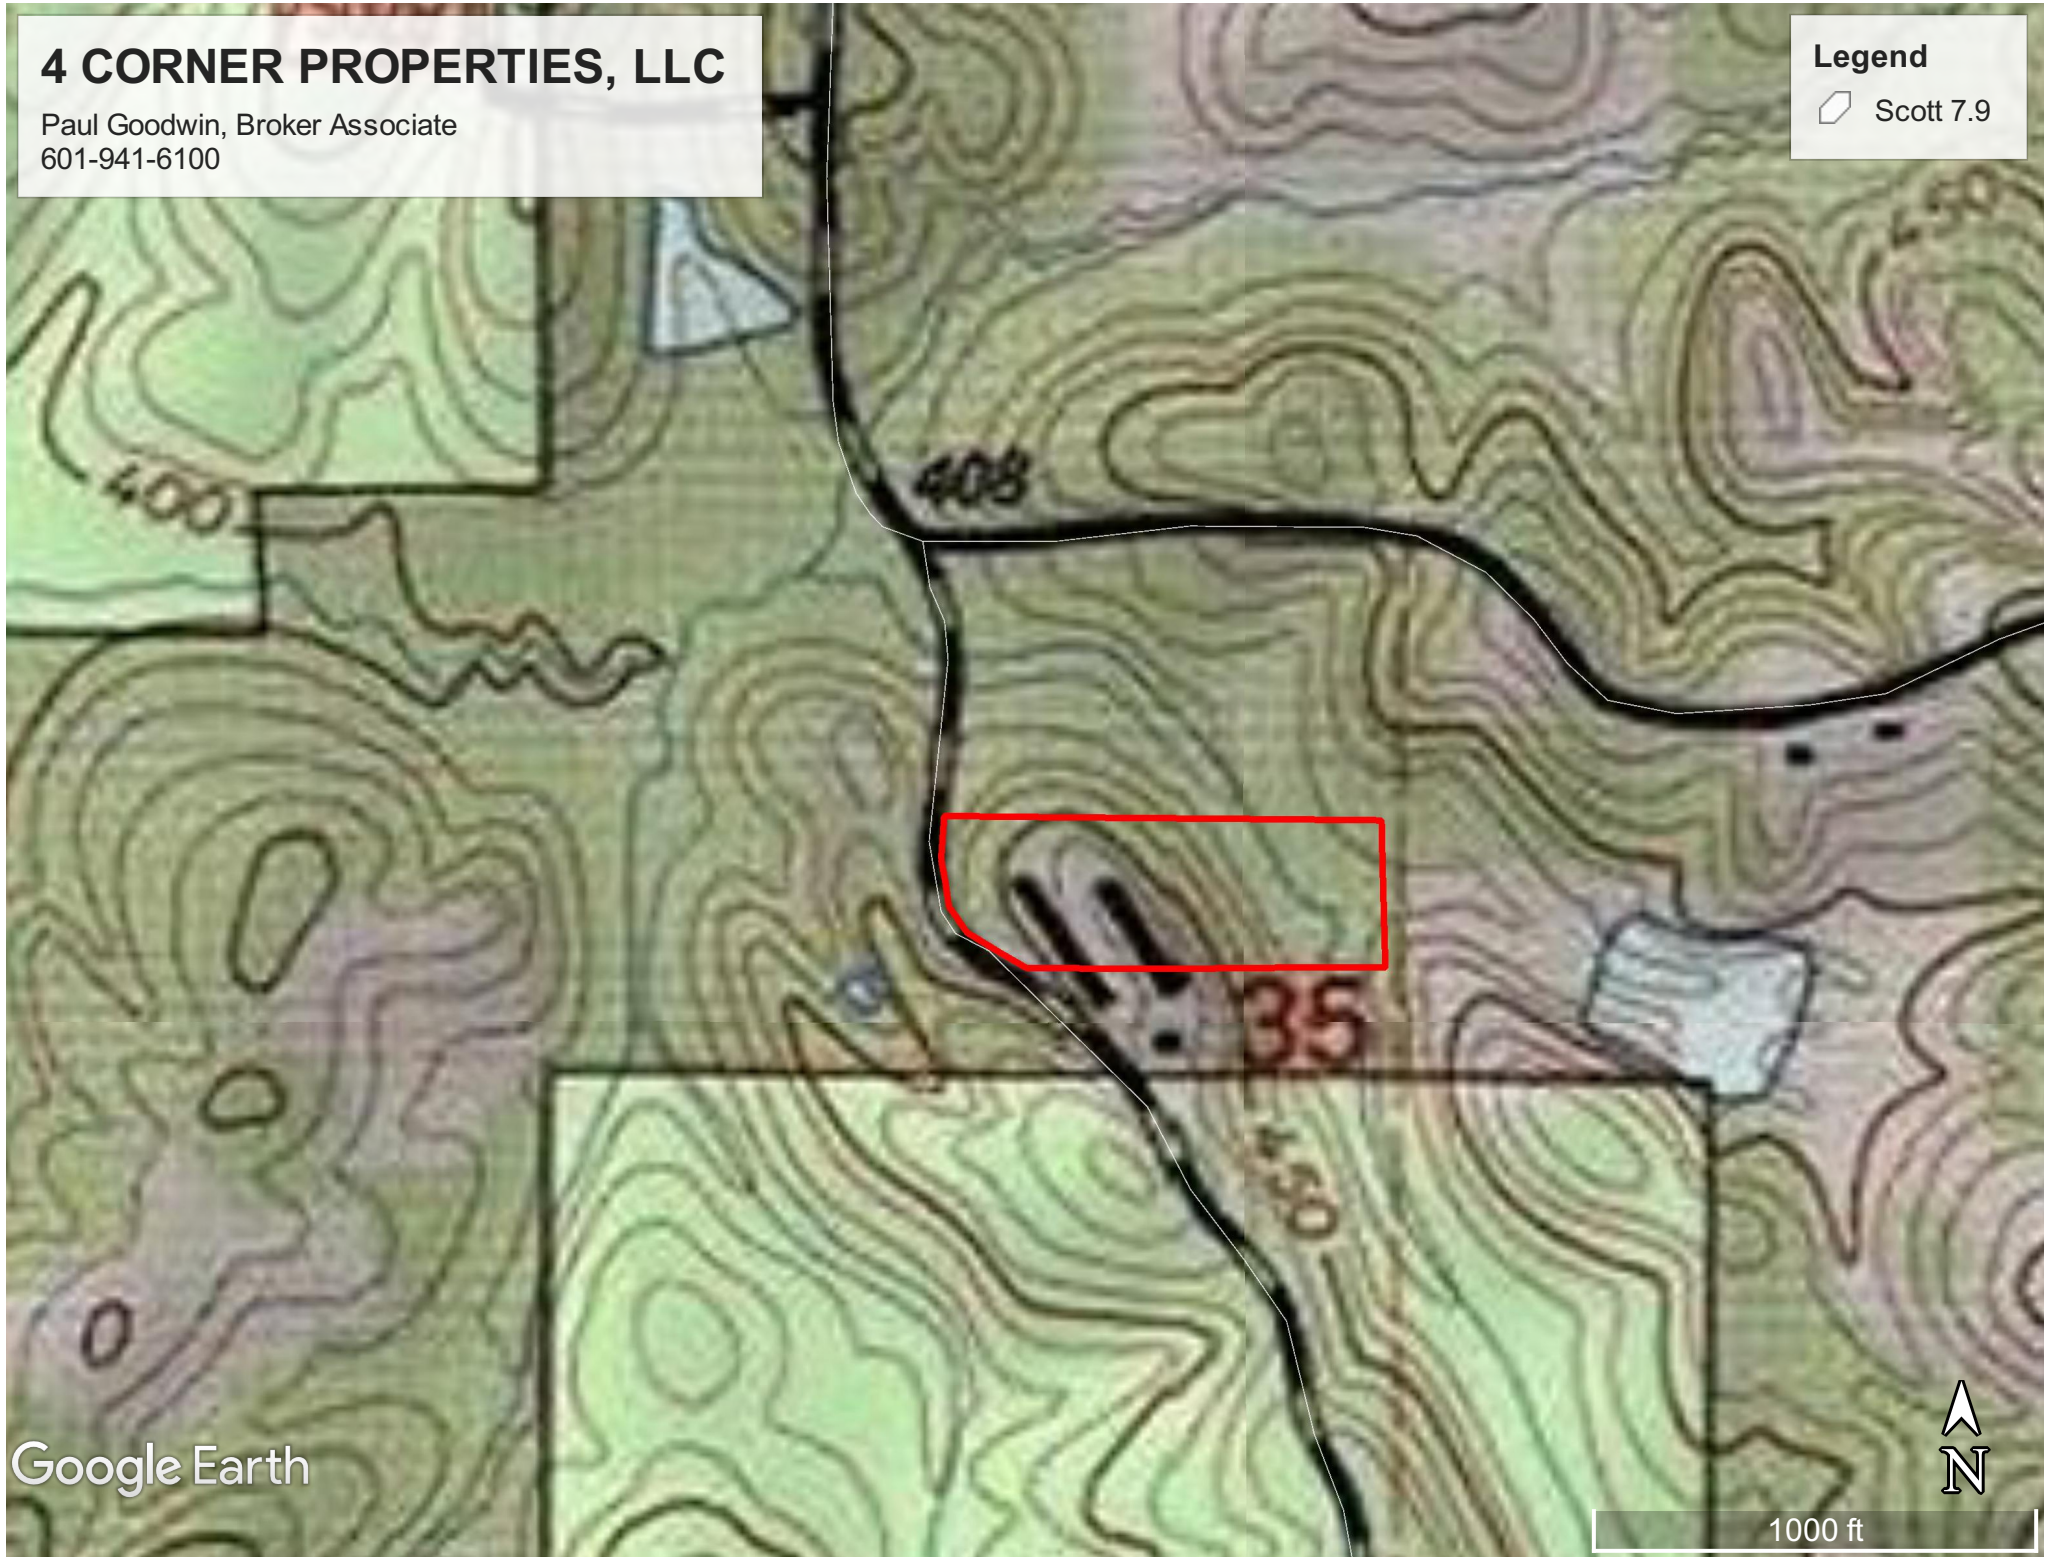

4 CORNER PROPERTIES, LLC

Paul Goodwin, Broker Associate
601-941-6100

Legend

 Scott 7.9

Google Earth

1000 ft