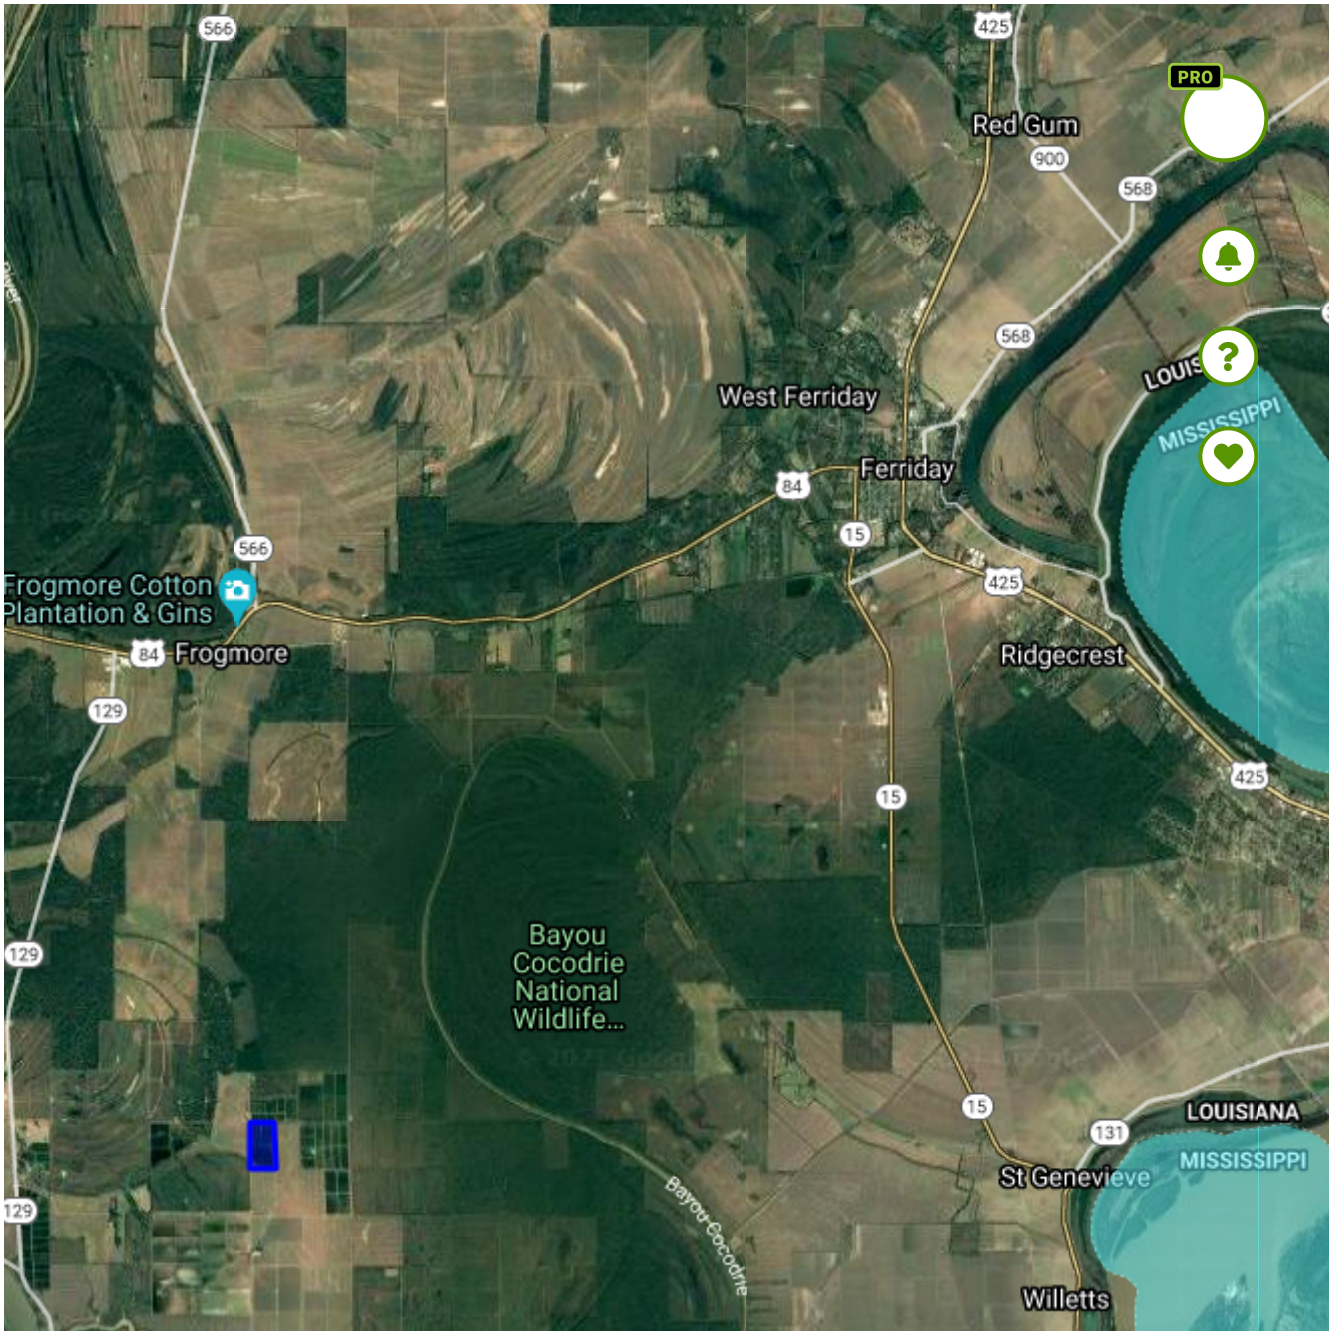

Search

Tools

Layers

Friends

Imp/Exp

Settings

PRO

1 mi

Map data ©2021 Imagery ©2021 TerraMetrics