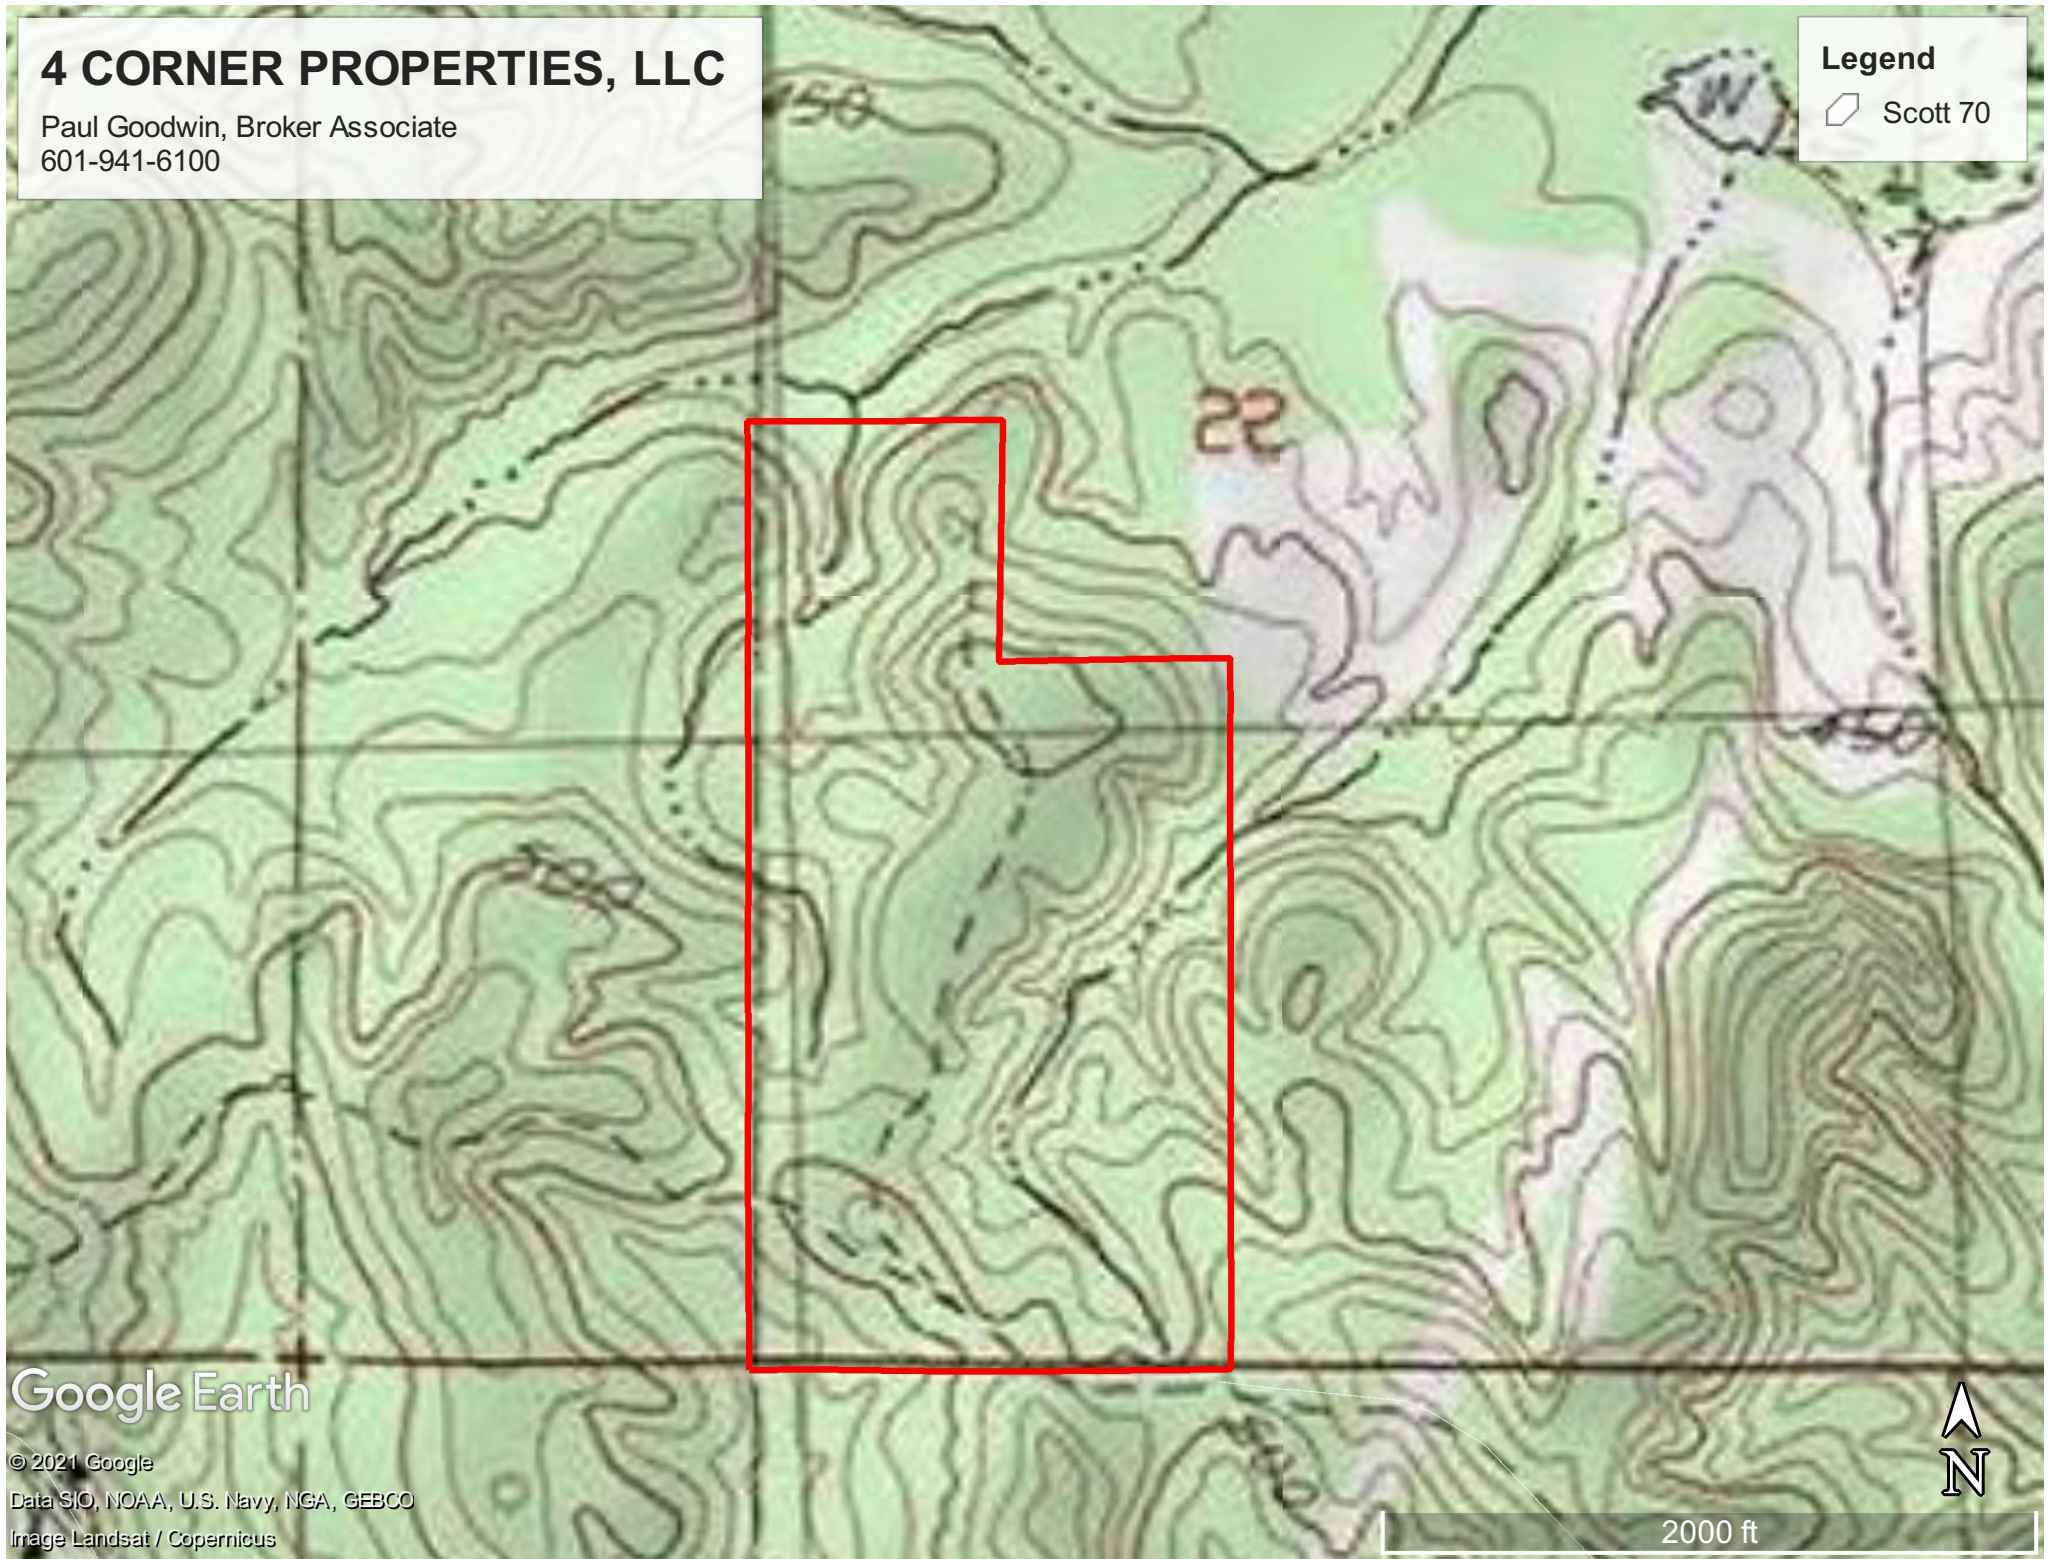

4 CORNER PROPERTIES, LLC

Paul Goodwin, Broker Associate
601-941-6100

Legend

 Scott 70

Google Earth

© 2021 Google
Data SIO, NOAA, U.S. Navy, NGA, GEBCO
Image Landsat / Copernicus

2000 ft