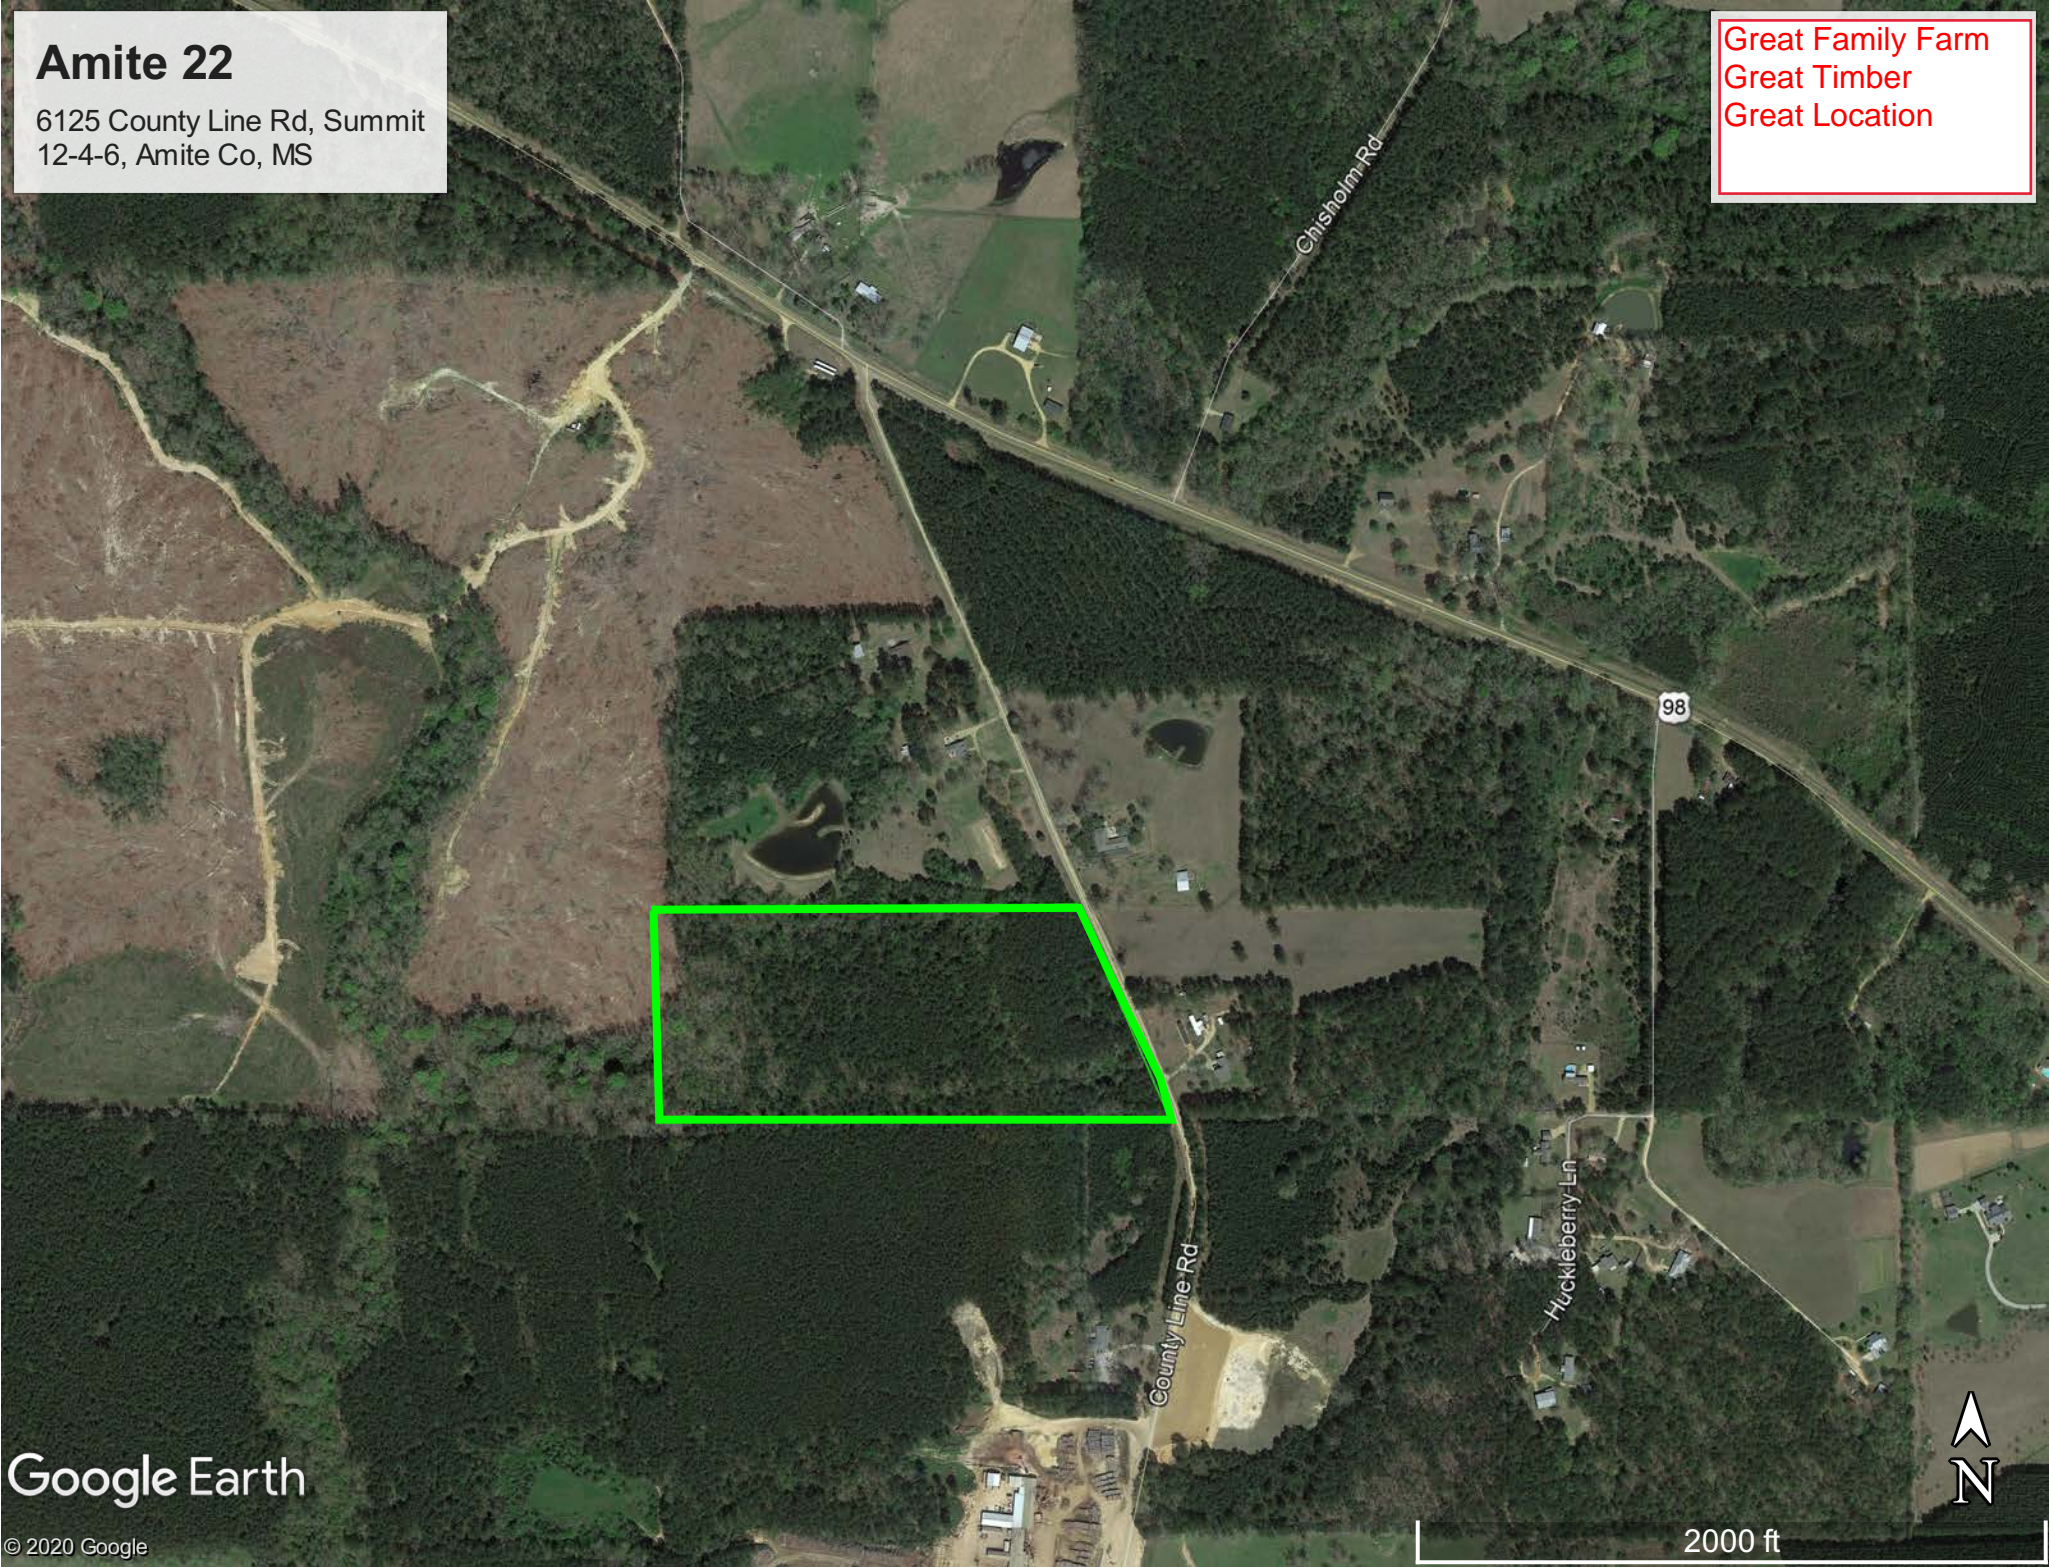

## Legend

Amitee 22

Google Earth

© 2020 Google

Pike County Li

Old Brookhaven Rd

Lawrence St

Summit

Robb St

2 mi

# Amite 22

6125 County Line Rd, Summit  
12-4-6, Amite Co, MS

Great Family Farm  
Great Timber  
Great Location

Google Earth

© 2020 Google

2000 ft