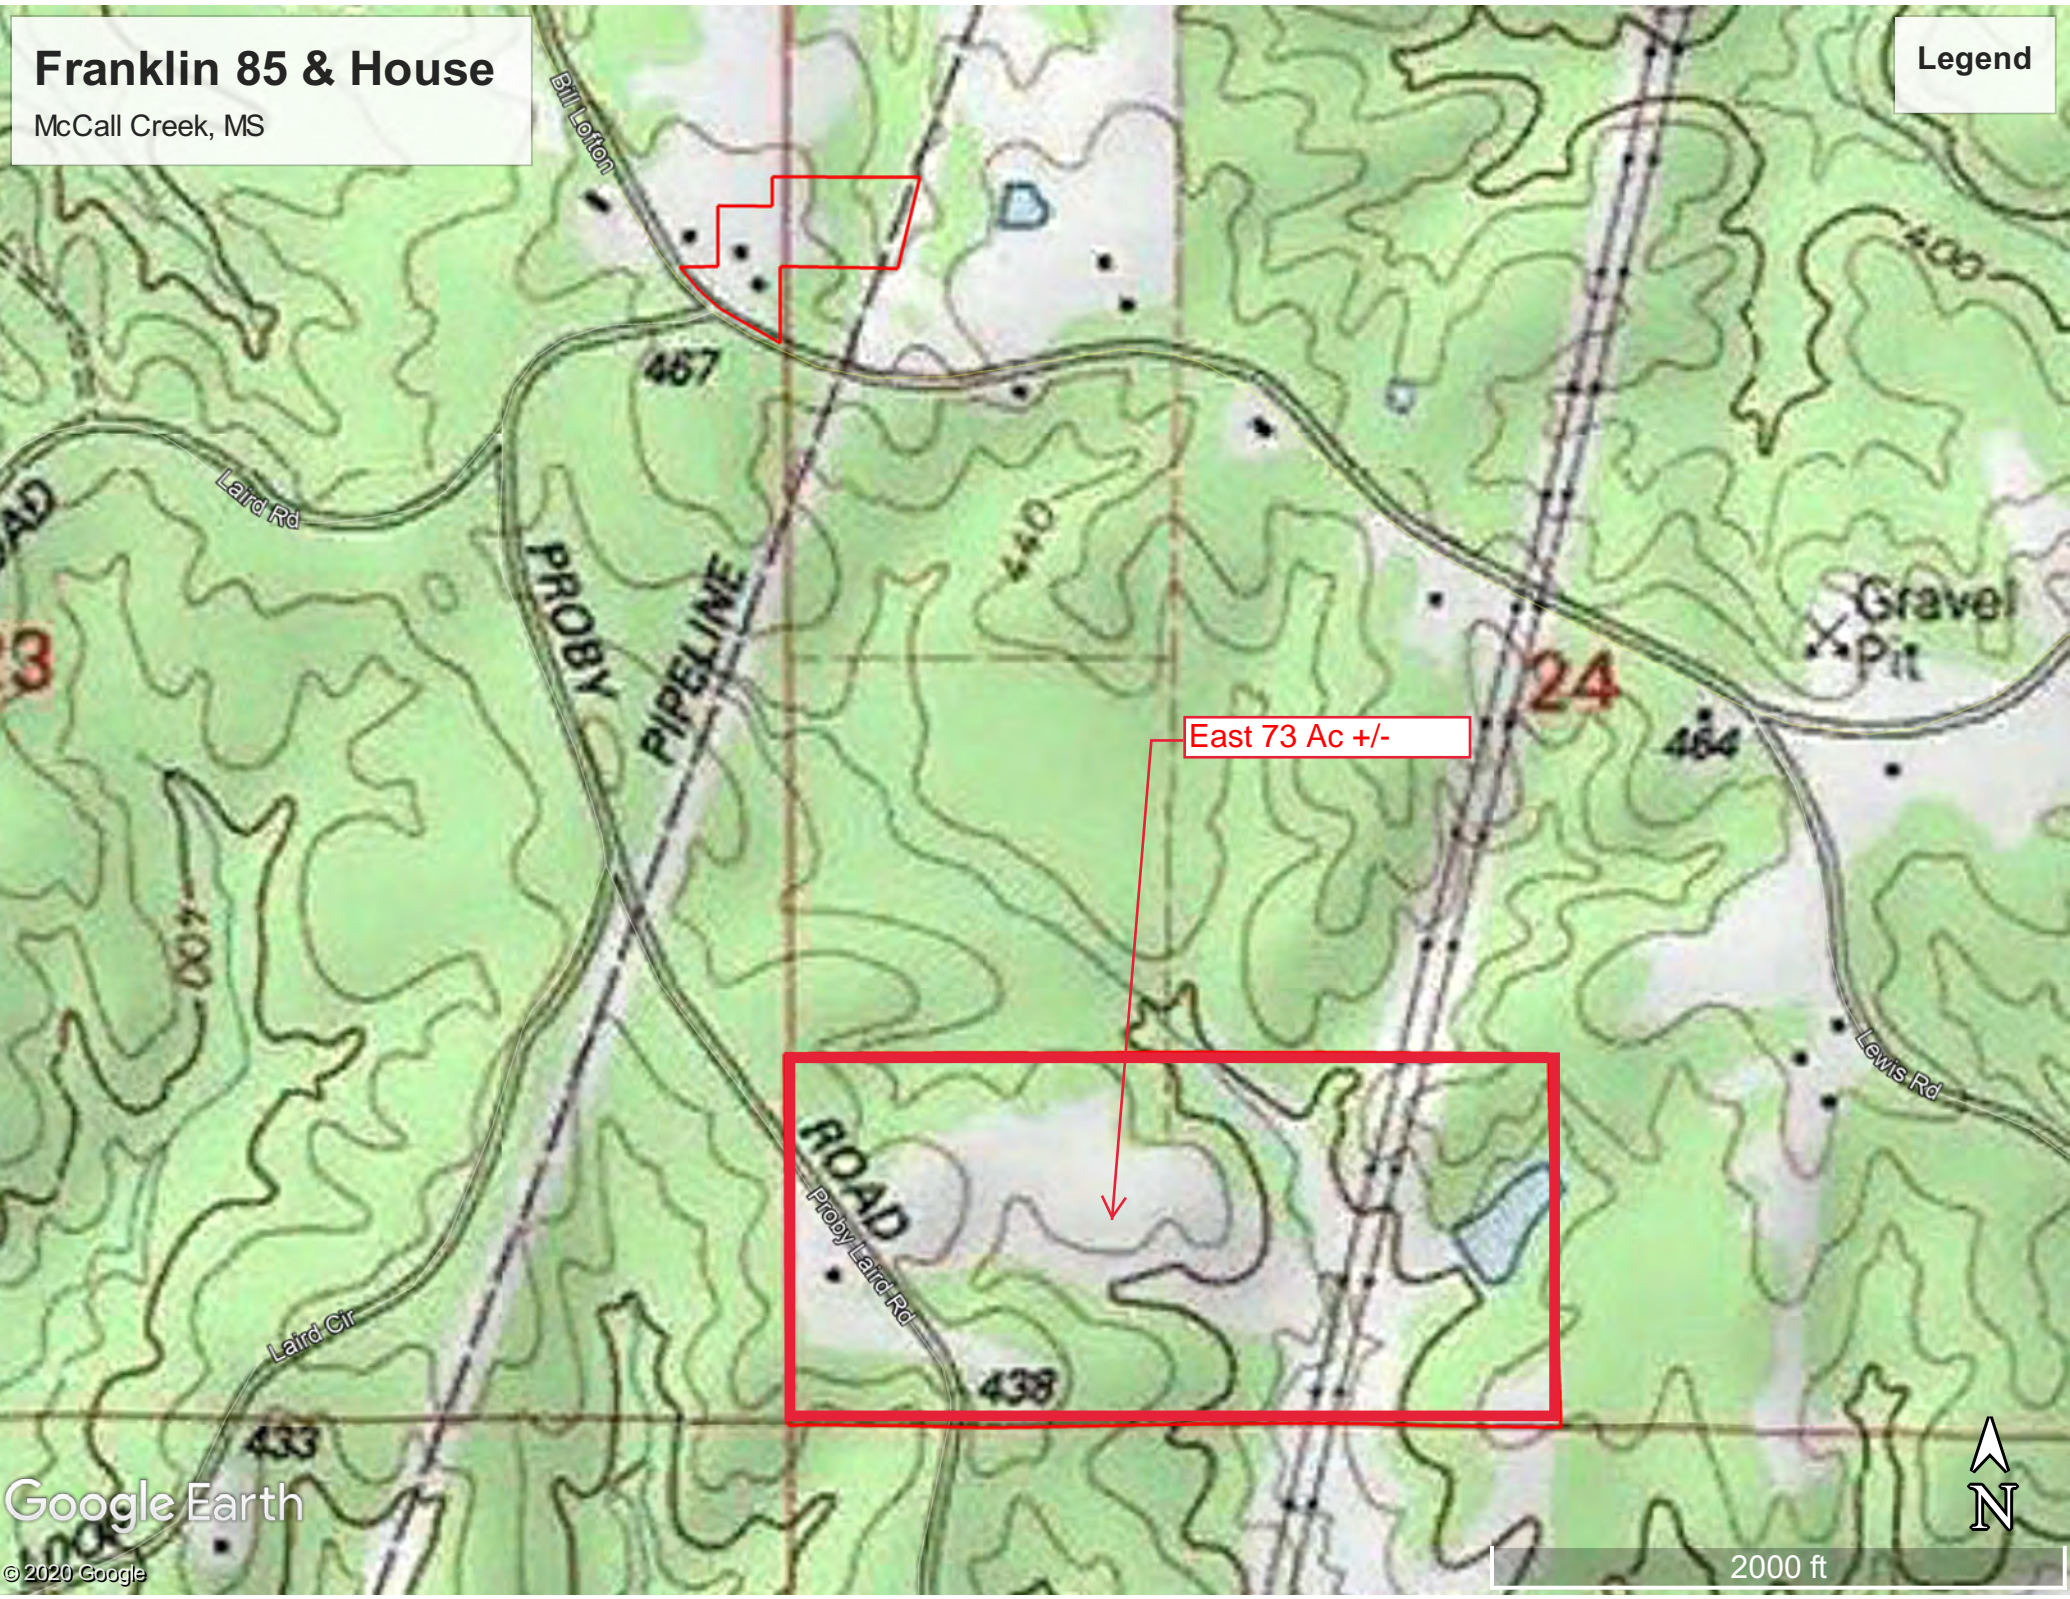

Franklin 85 & House

McCall Creek, MS

Legend

East 73 Ac +/-

ROAD
Proby Laird Rd