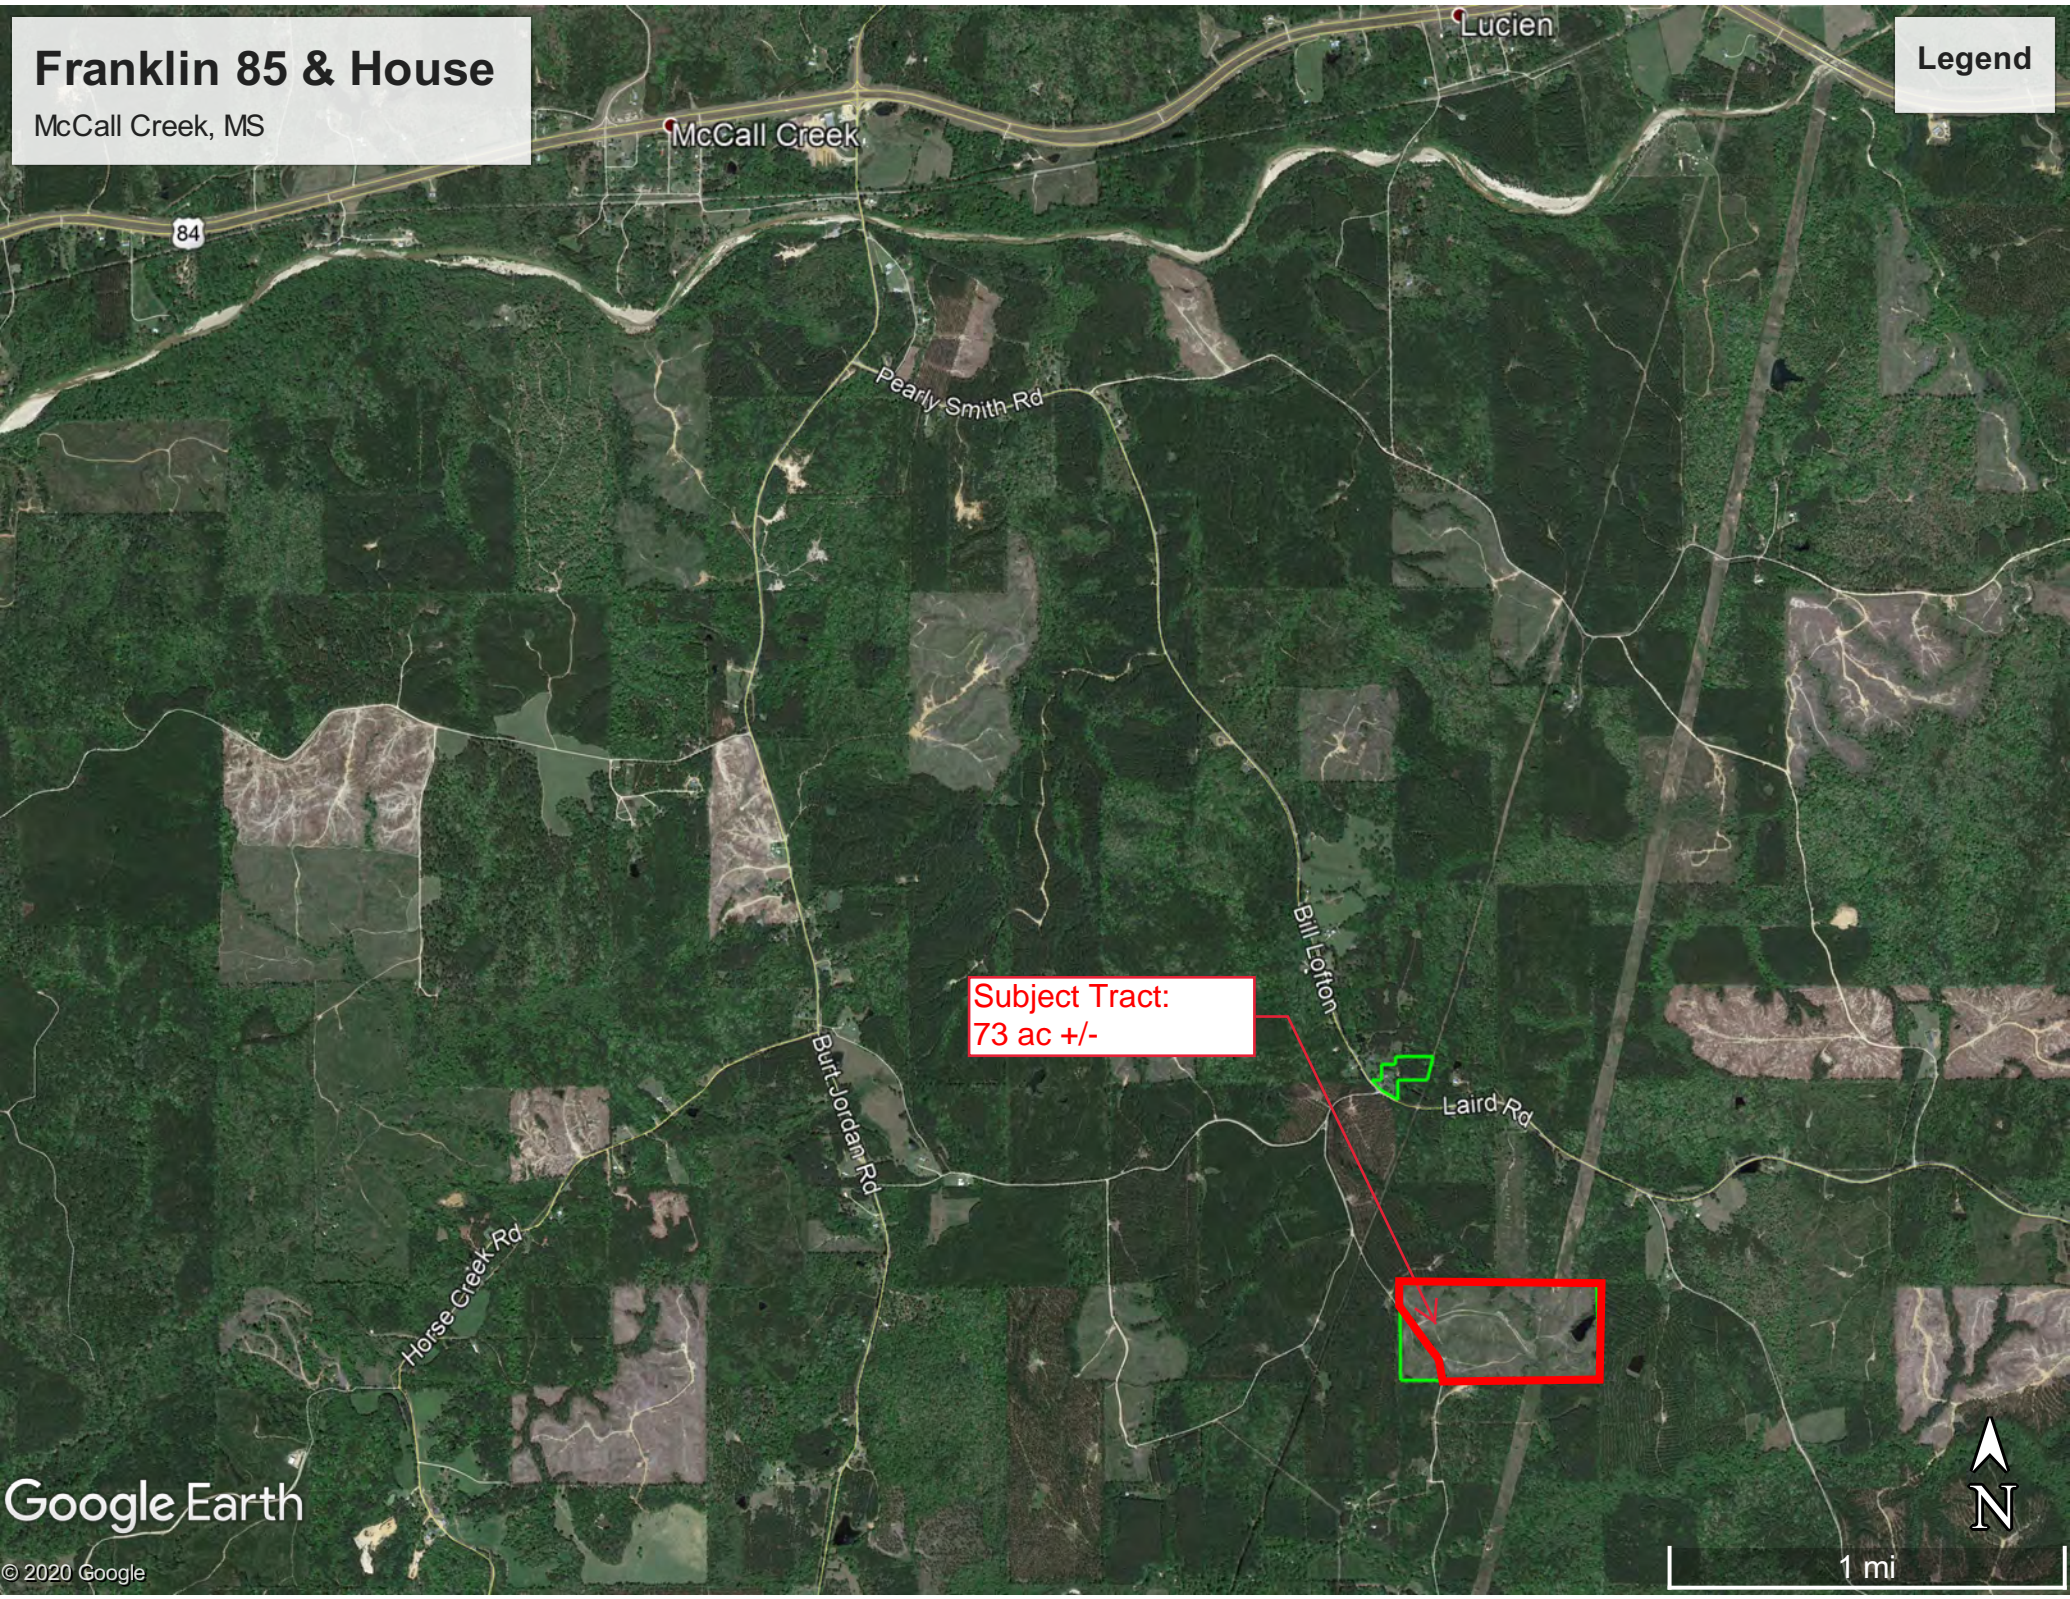

Subject Tract:
73 ac +/-

Laird Rd

Burr Jordan Rd

Horse Creek Rd

1 mi

Franklin 85 & House

McCall Creek, MS

Legend

Bill Lefton

House & 5 ac+/-

Laird Rd

73 acres +/- will divide

Lewis Rd

Proby Laird Rd

Google Earth

© 2020 Google

(T6N,R6E--SEE SHEET 1)

East 73 Ac +/-

T6N
R5E
Franklin