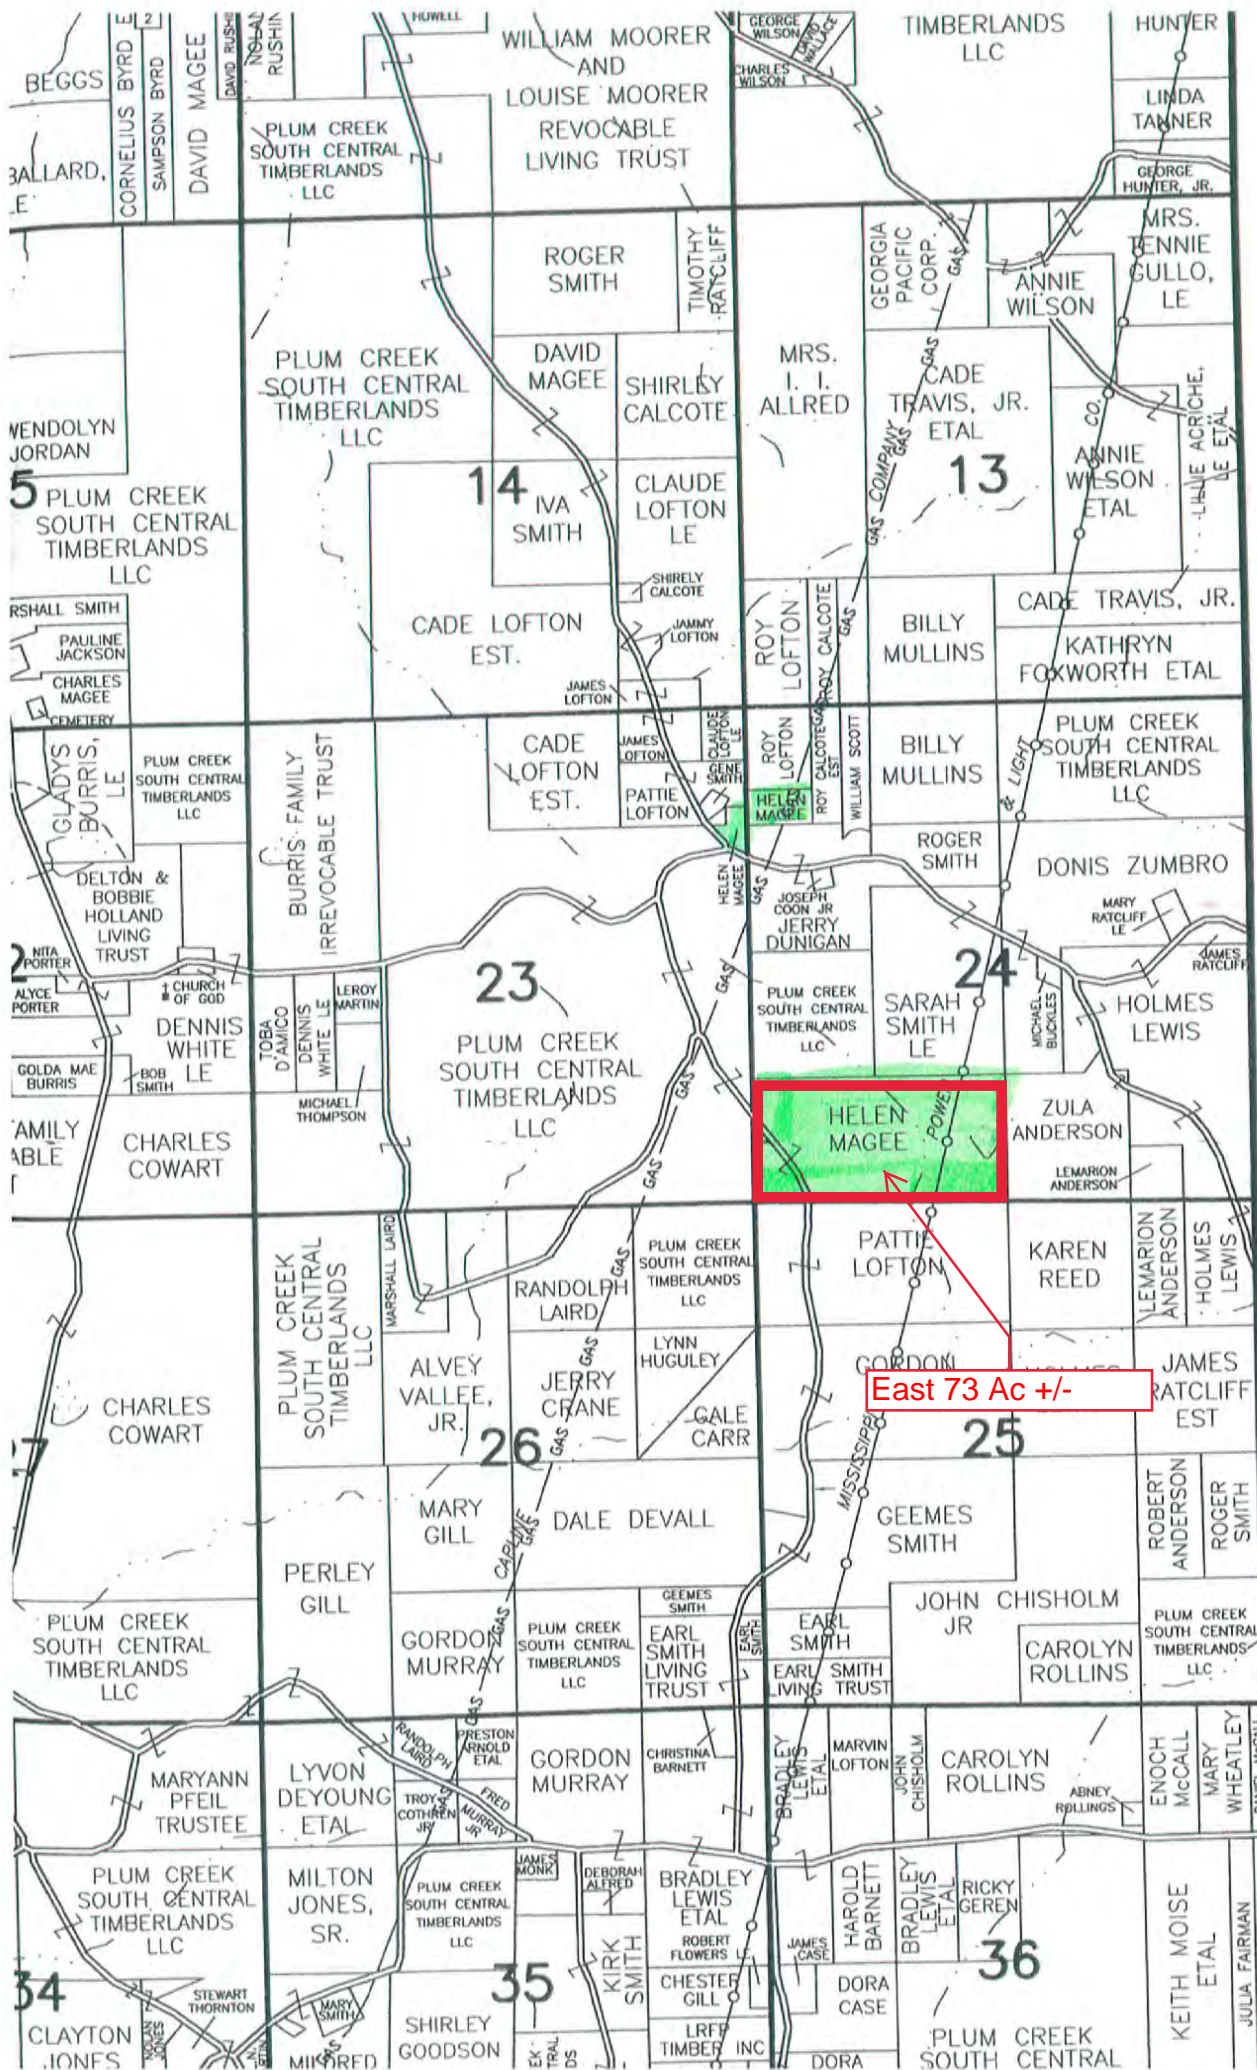

Subject Tract:
73 ac +/-

Laird Rd

Burr Jordan Rd

Horse Creek Rd

1 mi

Franklin 85 & House

McCall Creek, MS

Legend

Bill Lefton

House & 5 ac+/-

Laird Rd

73 acres +/- will divide

Lewis Rd

Proby Laird Rd

Google Earth

© 2020 Google

3000 ft

Franklin 85 & House

McCall Creek, MS

Legend

East 73 Ac +/-

ROAD
Proby Laird Rd

- SECTION 8
1. FRED COLEMAN
 2. WILLIE MULLINS
 3. T A DILLON
 4. MARK JOHNSON
 5. GENETTE CROCKETT
 6. CONNIE HICKINGBOTTOM
 7. STEVE ROGERS SR
 8. ETHER ANOS
- SECTION 8
1. THOMAS SCOTT
 2. DAVID MOORE
 3. HIRAM DUNIGAN LE
 5. JIMMIE DUNIGAN
 5. CARL JOHNSON
 6. PEARLE CAMERON
 7. MARGARET KENT
- SECTION 9
1. DENVER EVANS JR
 2. TAMMY KELLEY
 3. DARLENE WILSON
 4. DENISE KELLY
 5. DOLPH EVANS
 6. DAVID ECKERT
 7. KENNETH HARRIS ETAL
 8. JOHN MOODY
 9. MARK TRICE
- SECTION 10
1. LOTTIE WOODS
 2. BETTY MOORE ETAL
 3. MARCUS FOSTER
 4. CHARLES CASE
 5. CHRISTIAN SPIRIT BAPT
 6. LEONARD MOORE
- SECTION 19
1. REGINA GILL
 2. JACK ROGERS
 3. PLEASANT VALLEY BAPT CH PARSONAGE
 4. BOBBY GILL

(T6N,R6E--SEE SHEET 1)

East 73 Ac +/-

T6N
R5E
Franklin