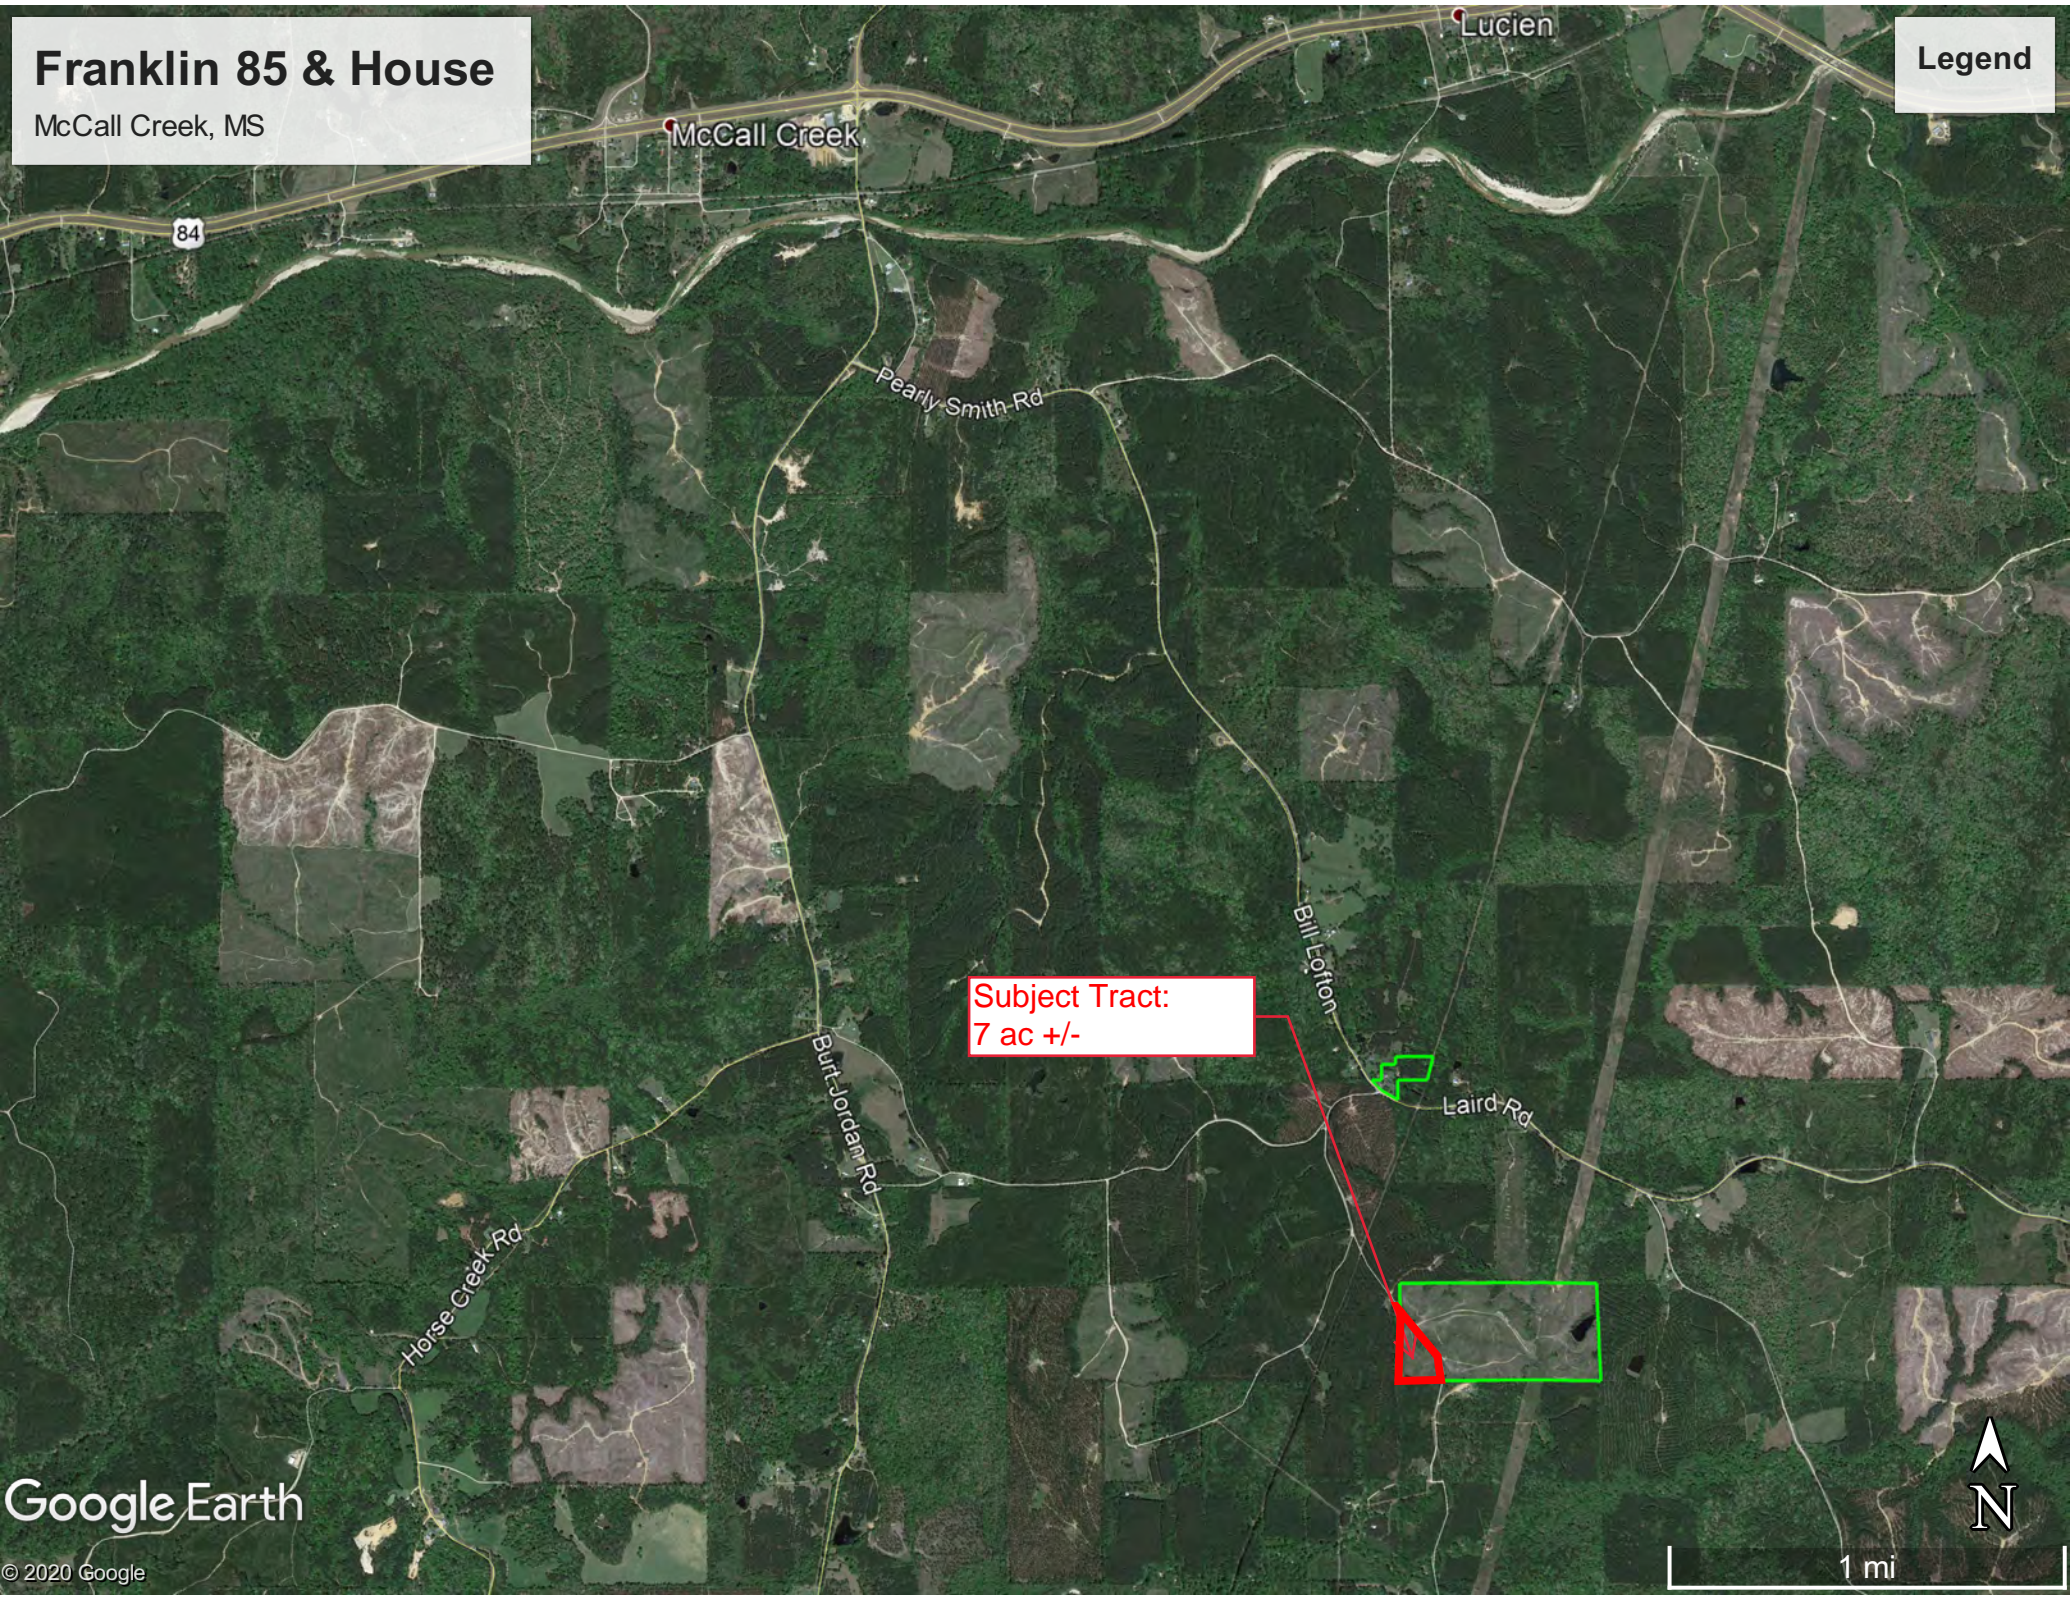

Franklin 85 & House

McCall Creek, MS

Legend

McCall Creek

Lucien

84

Pearly Smith Rd

Subject Tract:
7 ac +/-

Bill Epton

Laird Rd

Burr Jordan Rd

Horse Creek Rd

1 mi