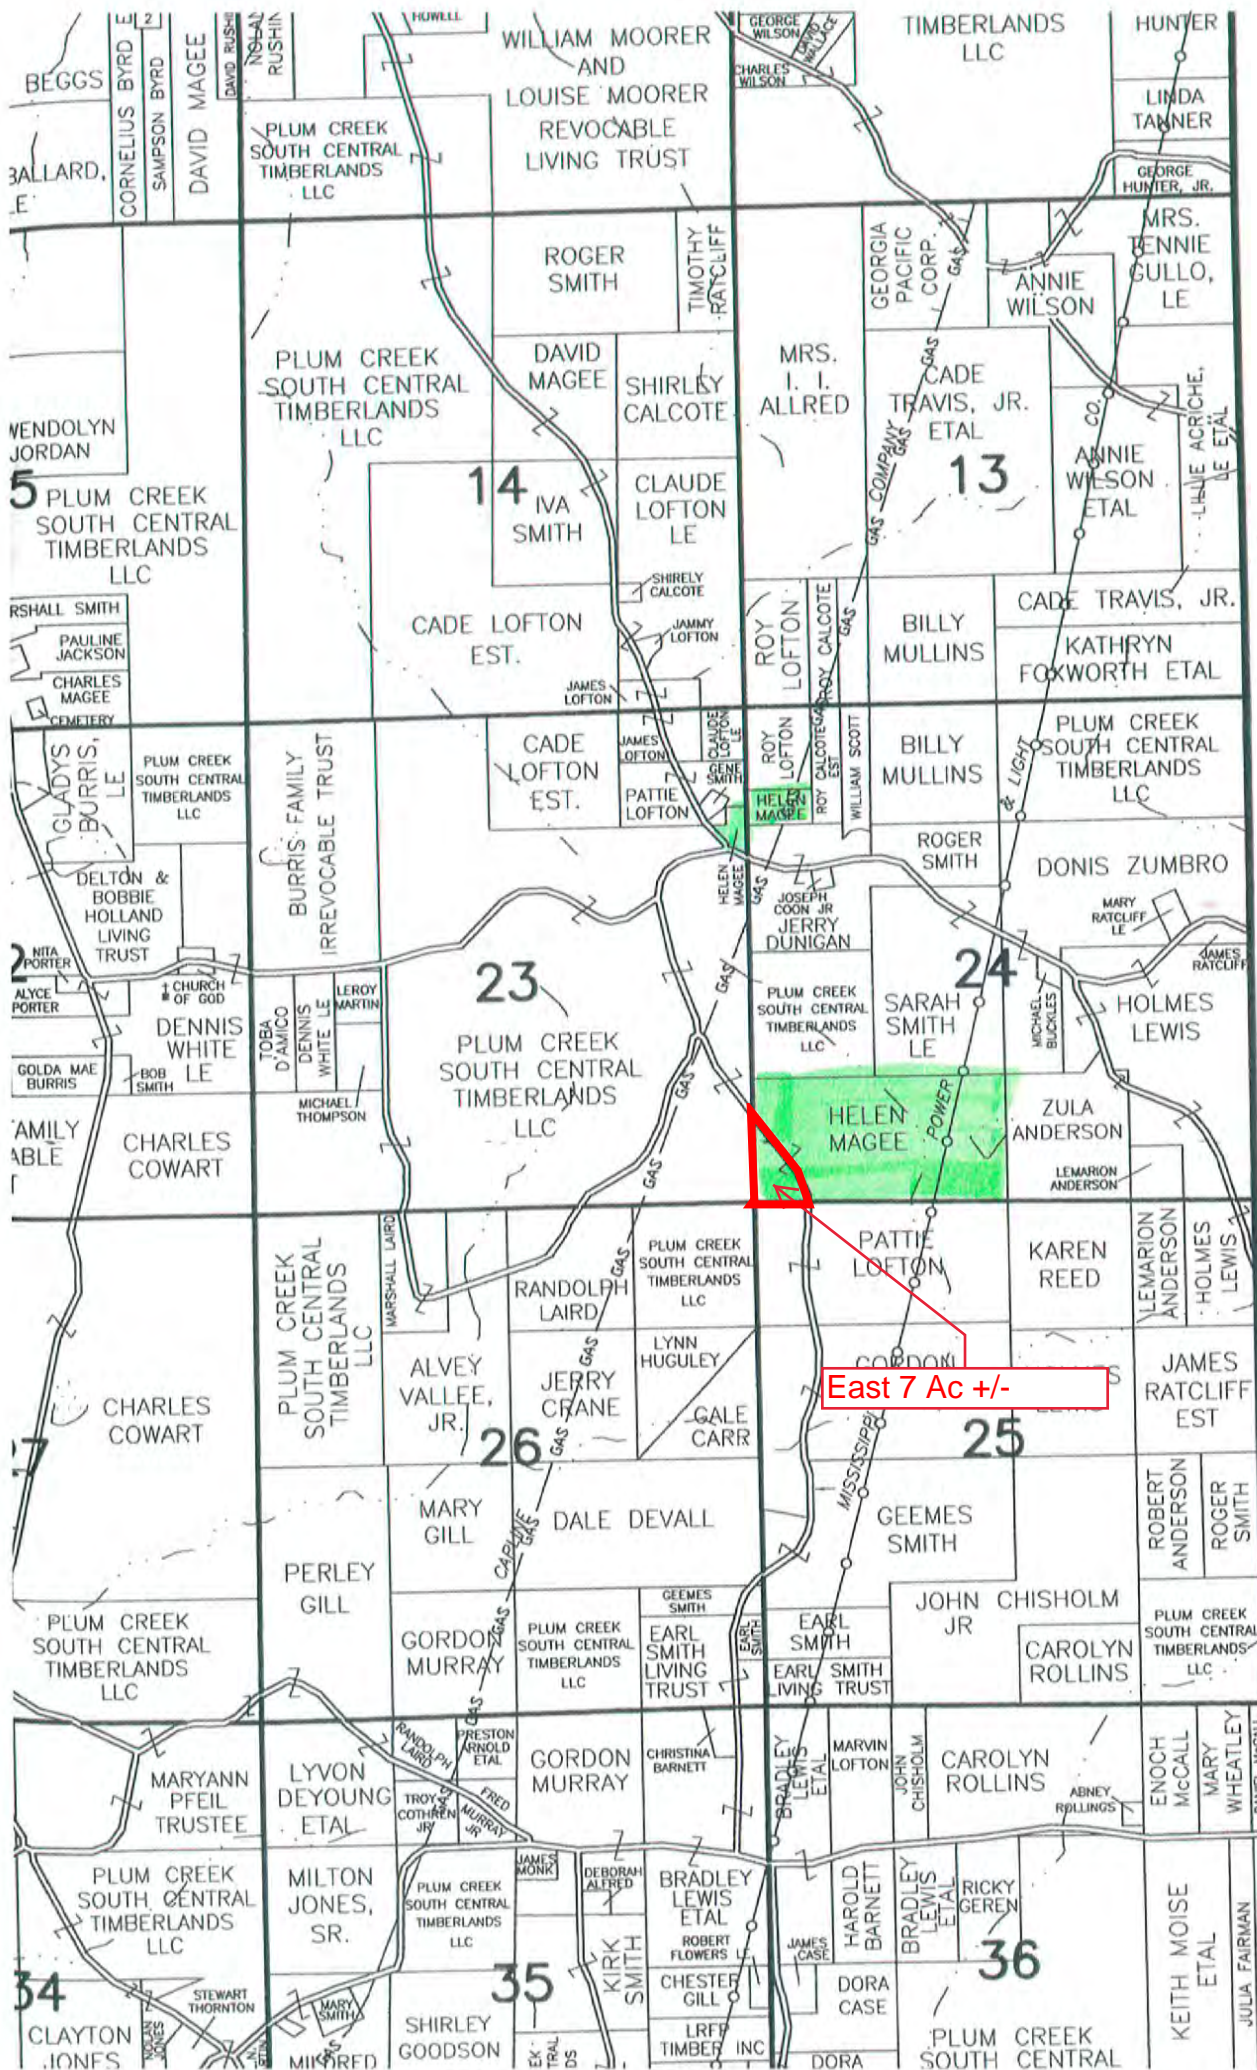

Franklin 85 & House

McCall Creek, MS

Legend

McCall Creek

Lucien

84

Pearly Smith Rd

Subject Tract:
7 ac +/-

Bill Lefton

House & 5 ac+/-

Laird Rd

7 acres +/- will divide

Lewis Rd

Proby Laird Rd

Franklin 85 & House

McCall Creek, MS

Legend

East 7 Ac +/-

ROAD
Proby Laird Rd

- SECTION 8
1. FRED COLEMAN
 2. WILLIE MULLINS
 3. T A DILLON
 4. MARK JOHNSON
 5. GENETTLE CROCKETT
 6. CONNIE HICKINGBOTTOM
 7. STEVE ROGERS SR
 8. ETHER ANOS
- SECTION 8
1. THOMAS SCOTT
 2. DAVID MOORE
 3. HIRAM DUNIGAN LE
 5. JIMMIE DUNIGAN
 5. CARL JOHNSON
 6. PEARLE CAMERON
 7. MARGARET KENT
- SECTION 9
1. DENVER EVANS JR
 2. TAMMY KELLEY
 3. DARLENE WILSON
 4. DENISE KELLY
 5. DOLPH EVANS
 6. DAVID ECKERT
 7. KENNETH HARRIS ETAL
 8. JOHN MOODY
 9. MARK TRICE
- SECTION 10
1. LOTTIE WOODS
 2. BETTY MOORE ETAL
 3. MARCUS FOSTER
 4. CHARLES CASE
 5. CHRISTIAN SPIRIT BAPT
 6. LEONARD MOORE
- SECTION 19
1. REGINA GILL
 2. JACK ROGERS
 3. PLEASANT VALLEY BAPT CH PARSONAGE
 4. BOBBY GILL

(T6N,R6E--SEE SHEET 1)

East 7 Ac +/-

T6N
R5E
Franklin