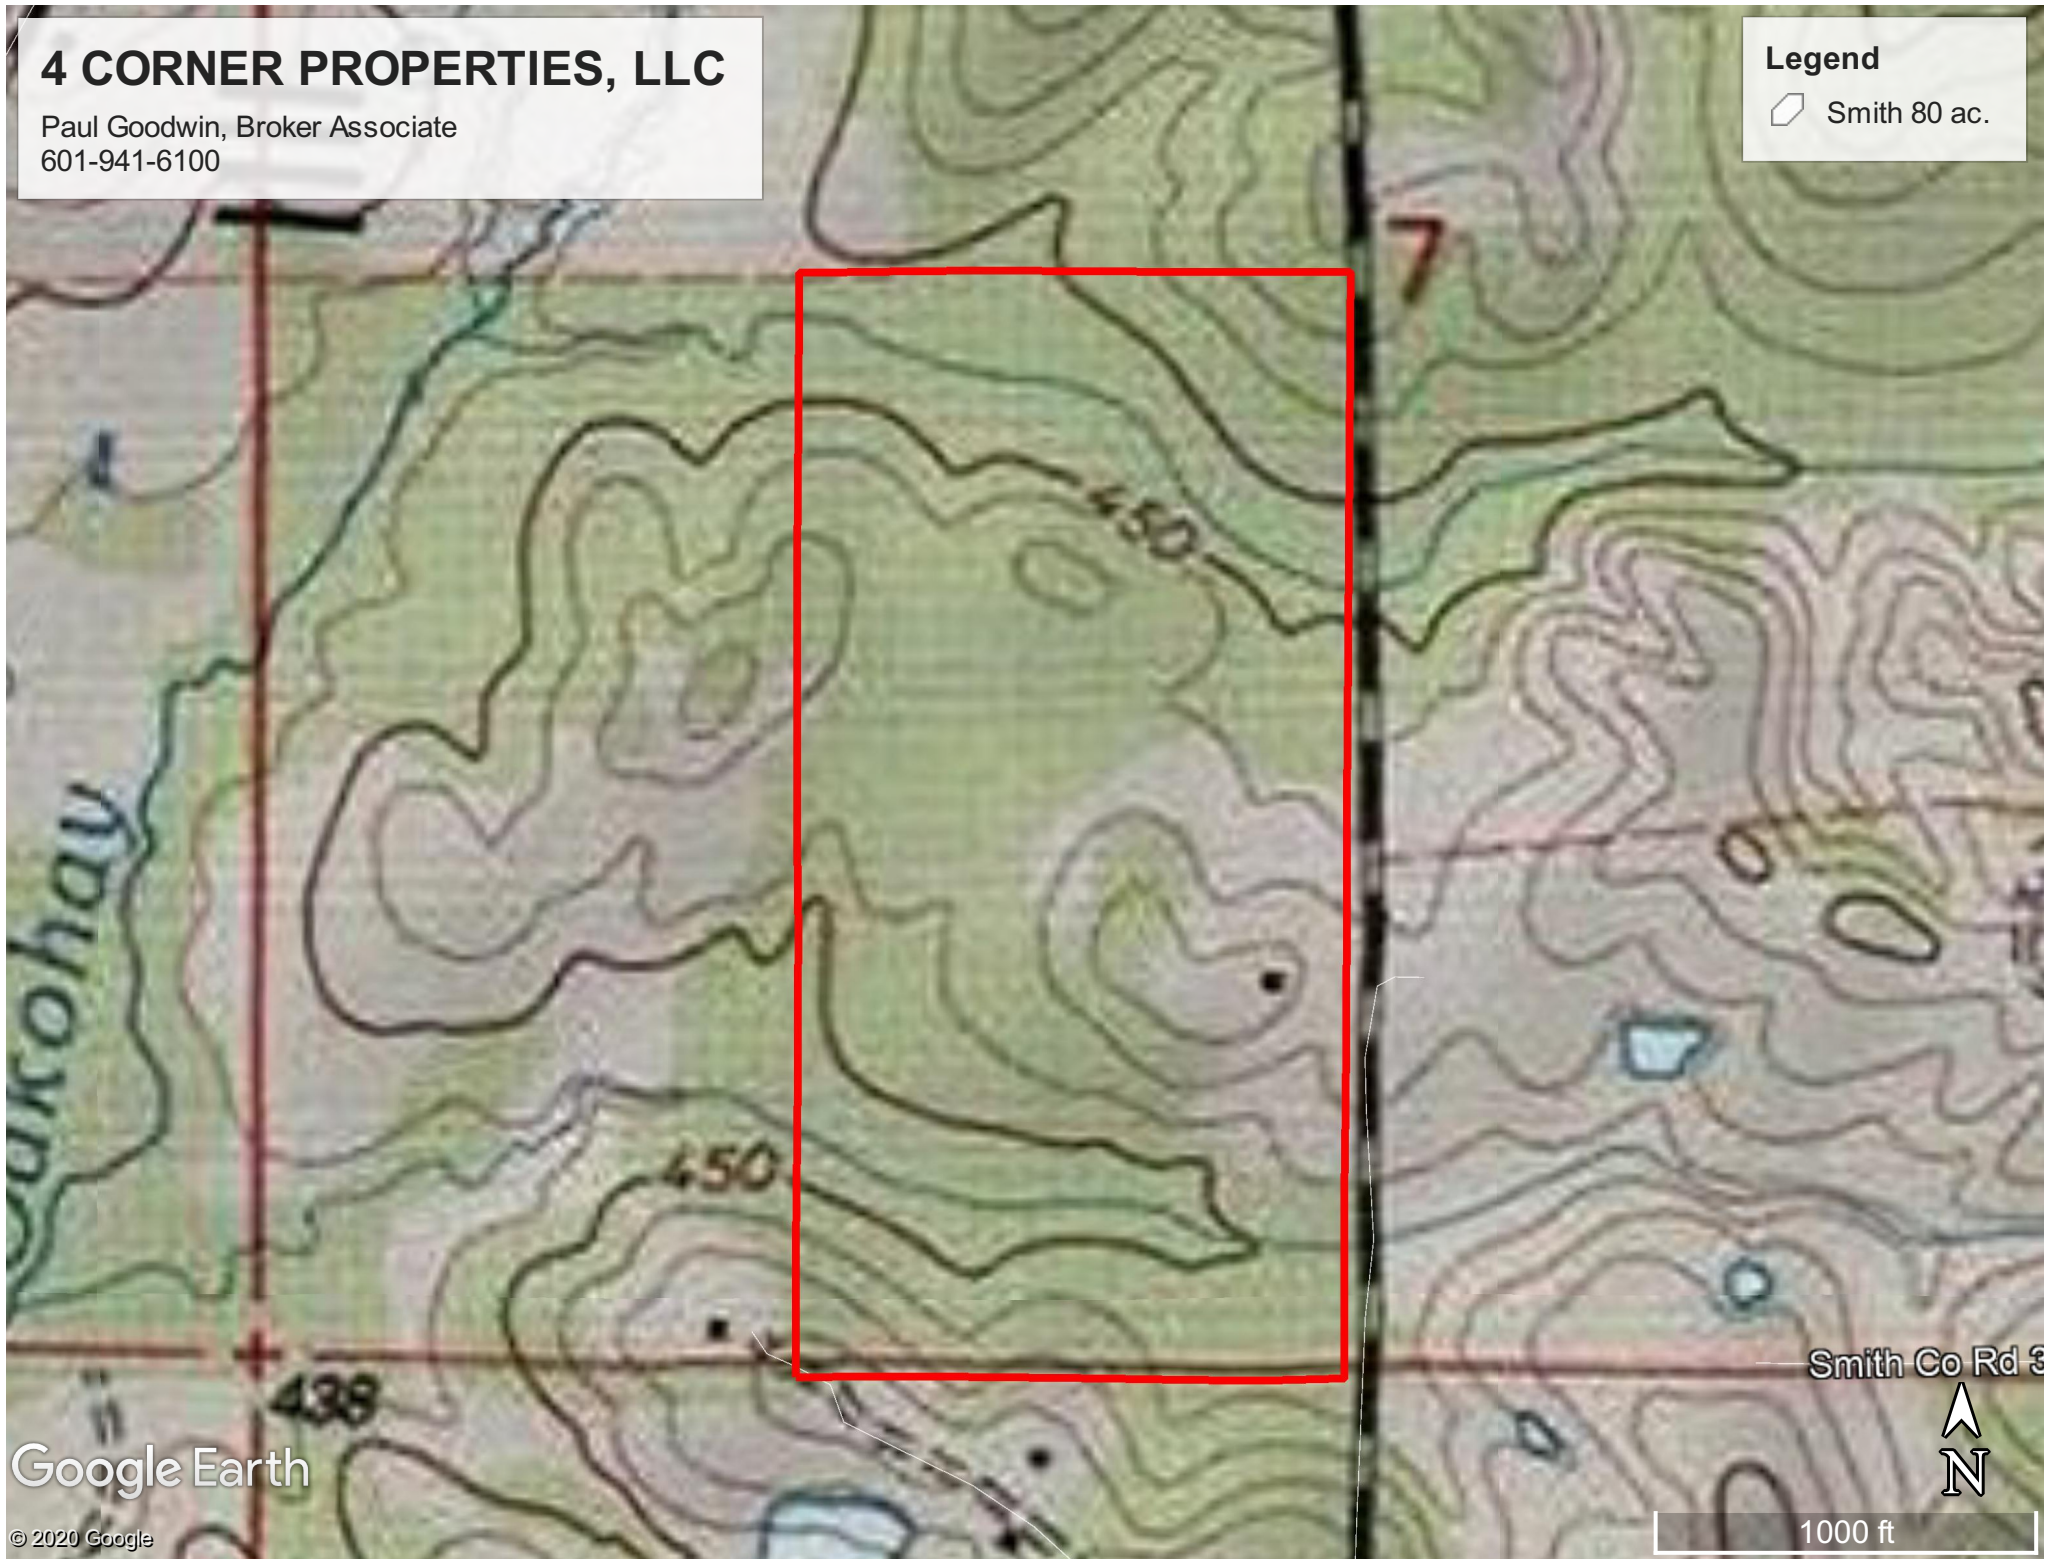

# 4 CORNER PROPERTIES, LLC

Paul Goodwin, Broker Associate  
601-941-6100

**Legend**  
□ Smith 80 ac.

Google Earth

© 2020 Google

Smith Co Rd 3

1000 ft