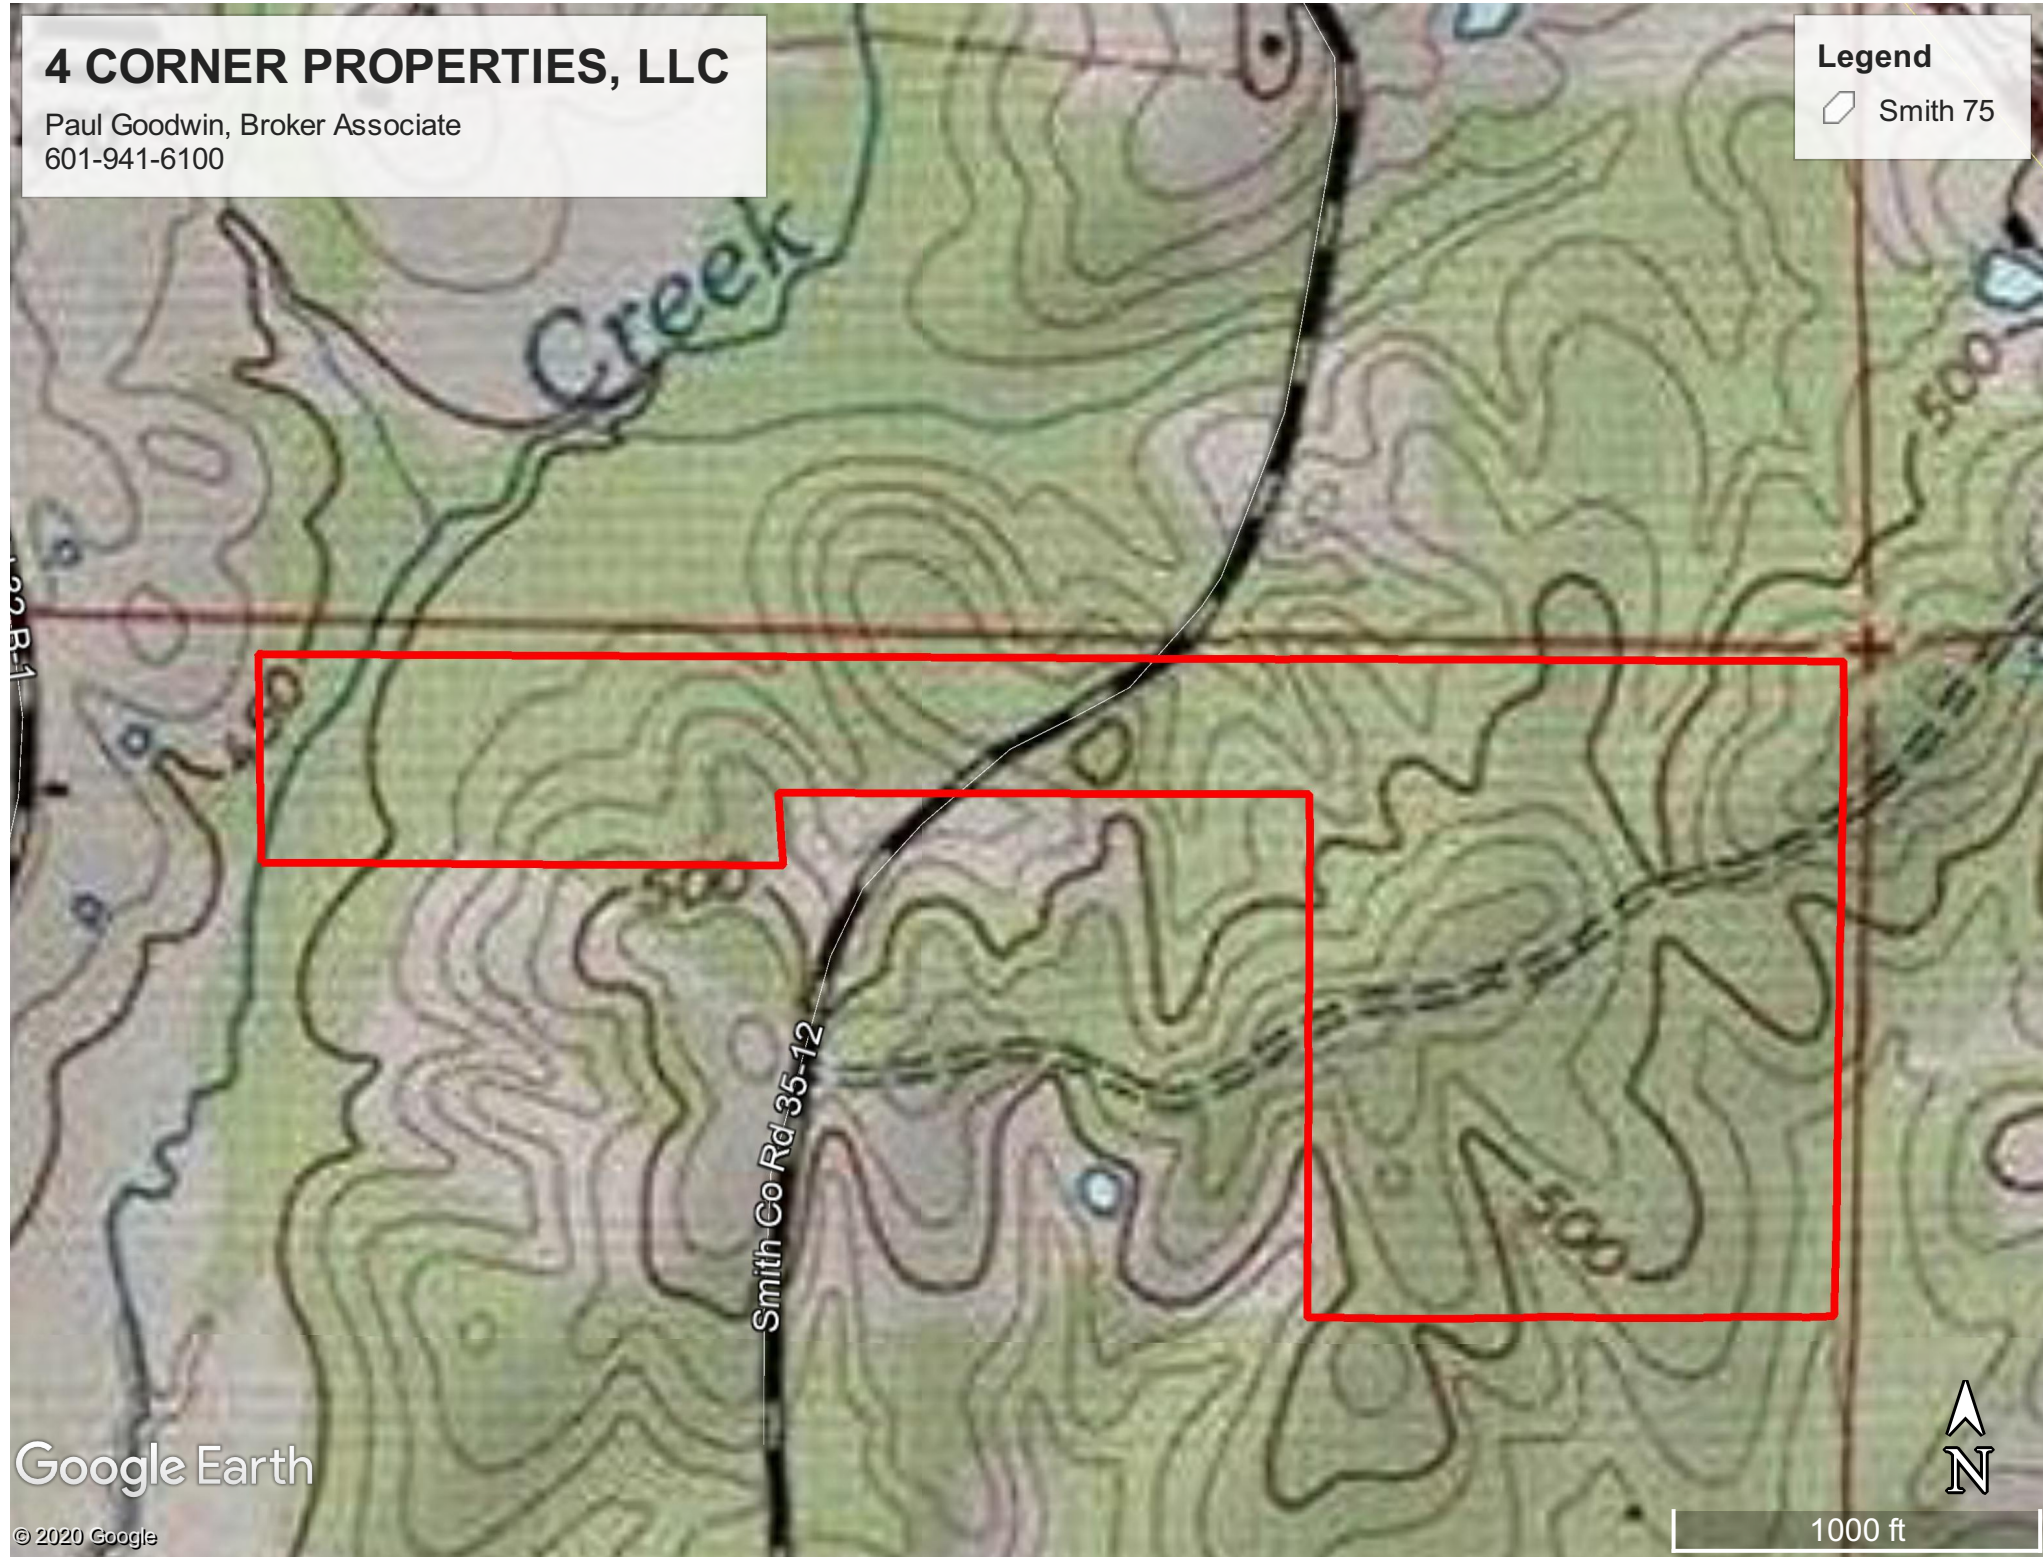

4 CORNER PROPERTIES, LLC

Paul Goodwin, Broker Associate
601-941-6100

Legend

 Smith 75

Google Earth

© 2020 Google

1000 ft