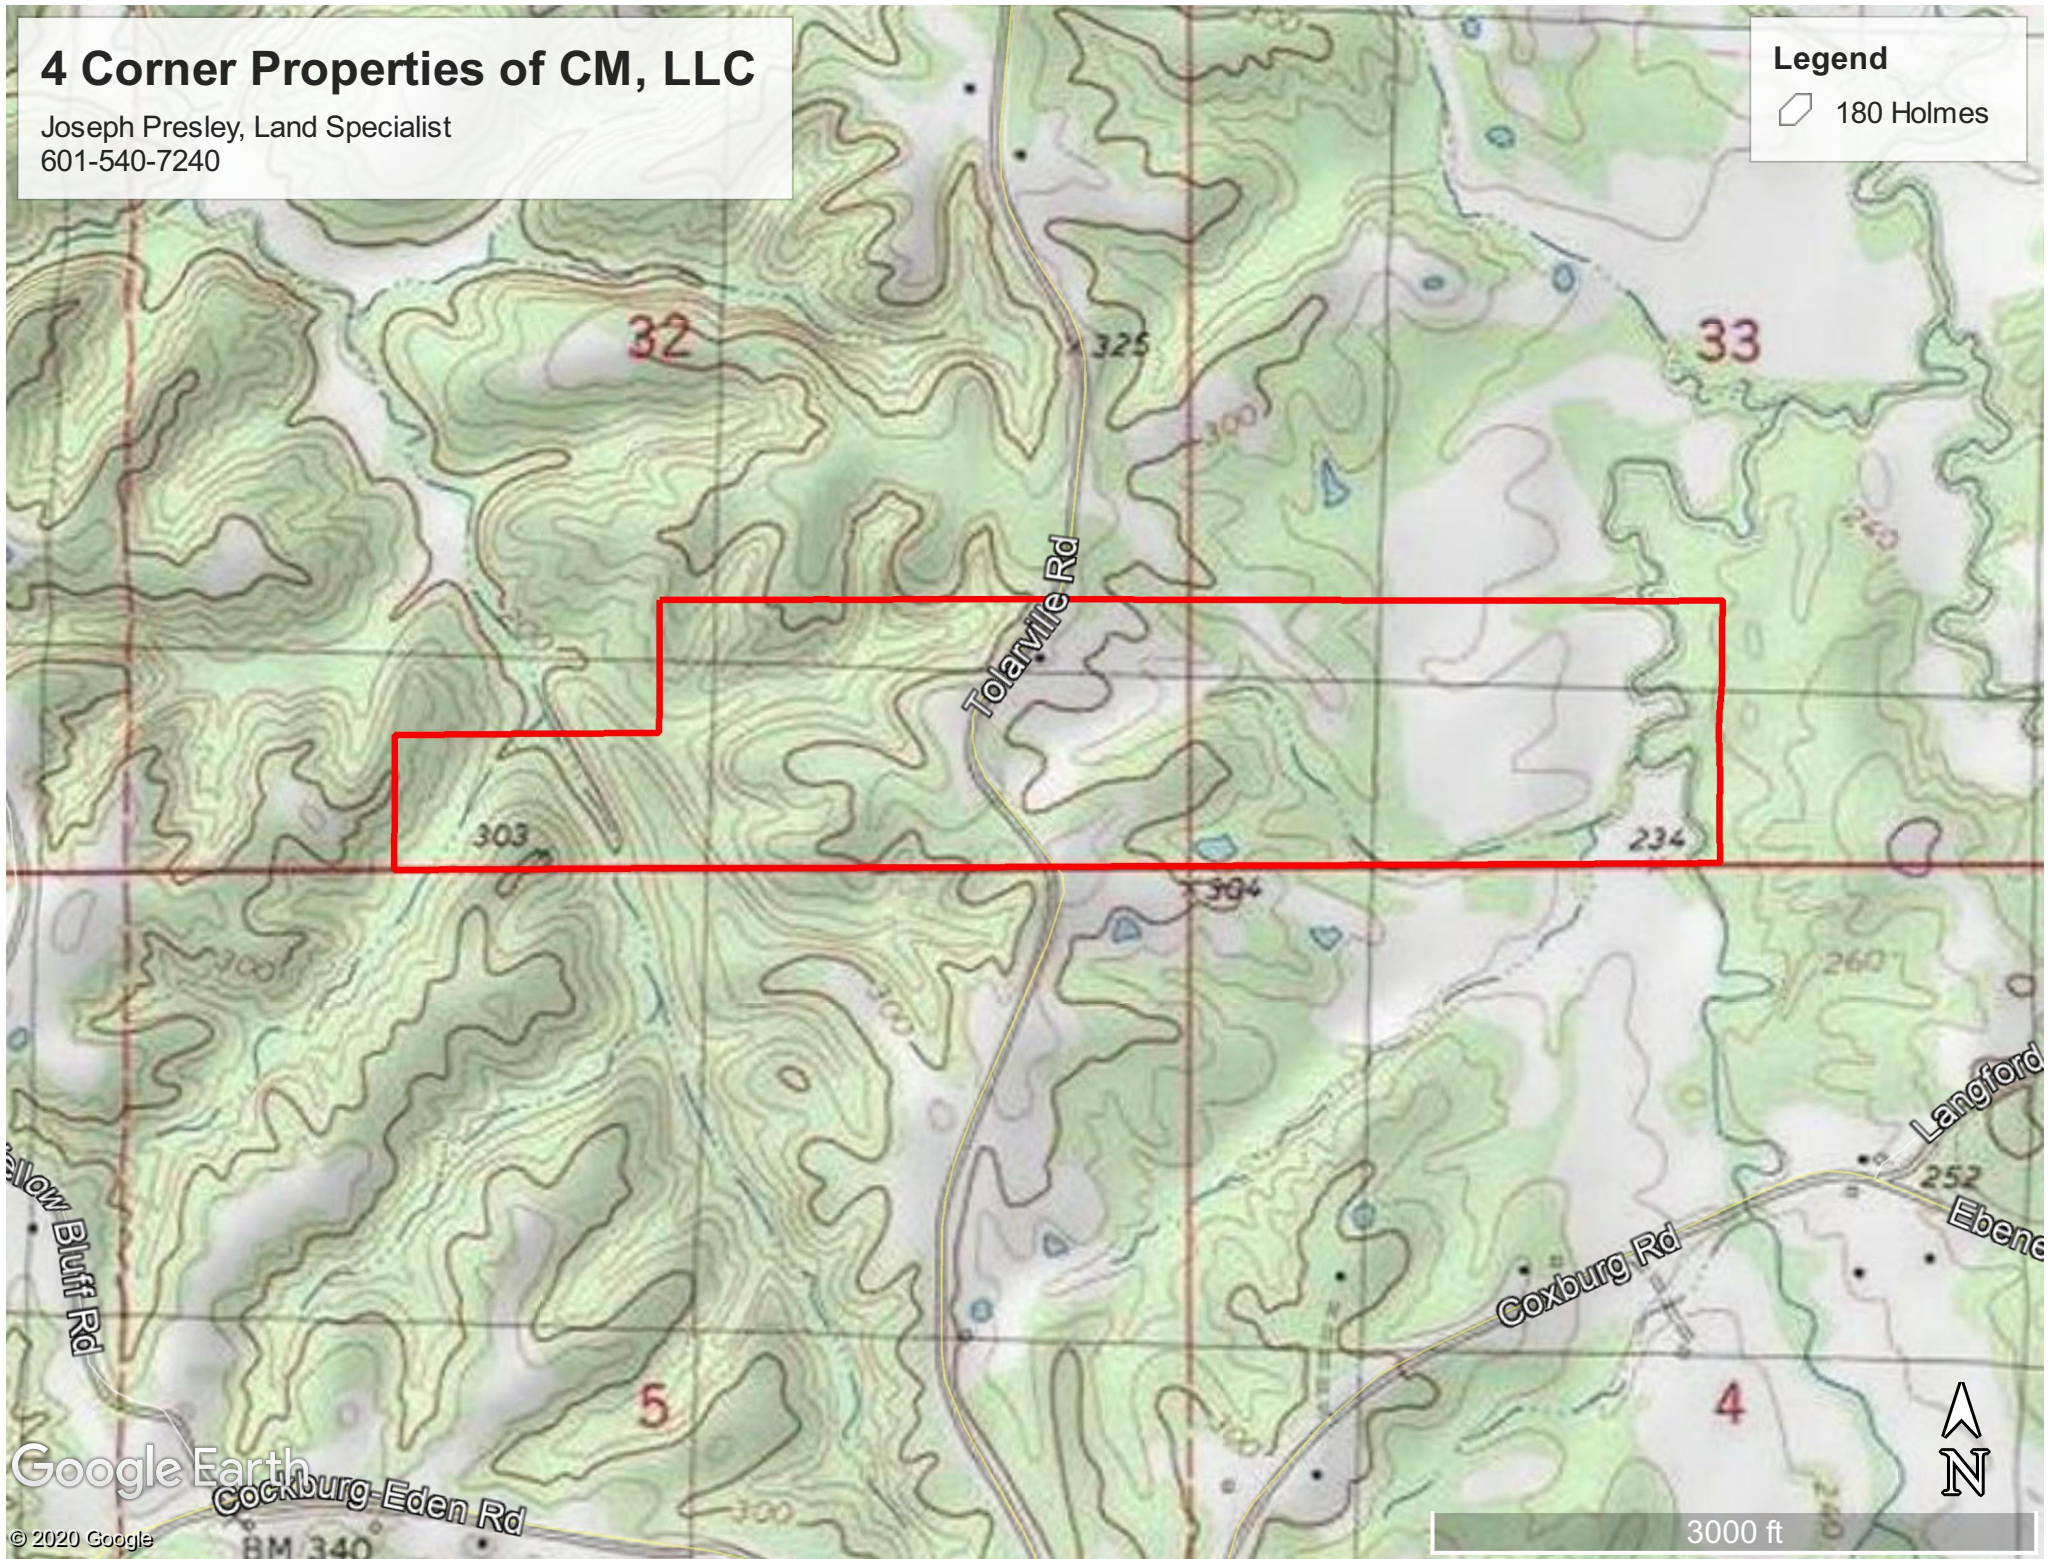

4 Corner Properties of CM, LLC

Joseph Presley, Land Specialist
601-540-7240

Legend
◻ 180 Holmes

Google Earth

© 2020 Google

Cockburg-Eden Rd

BM 340

3000 ft