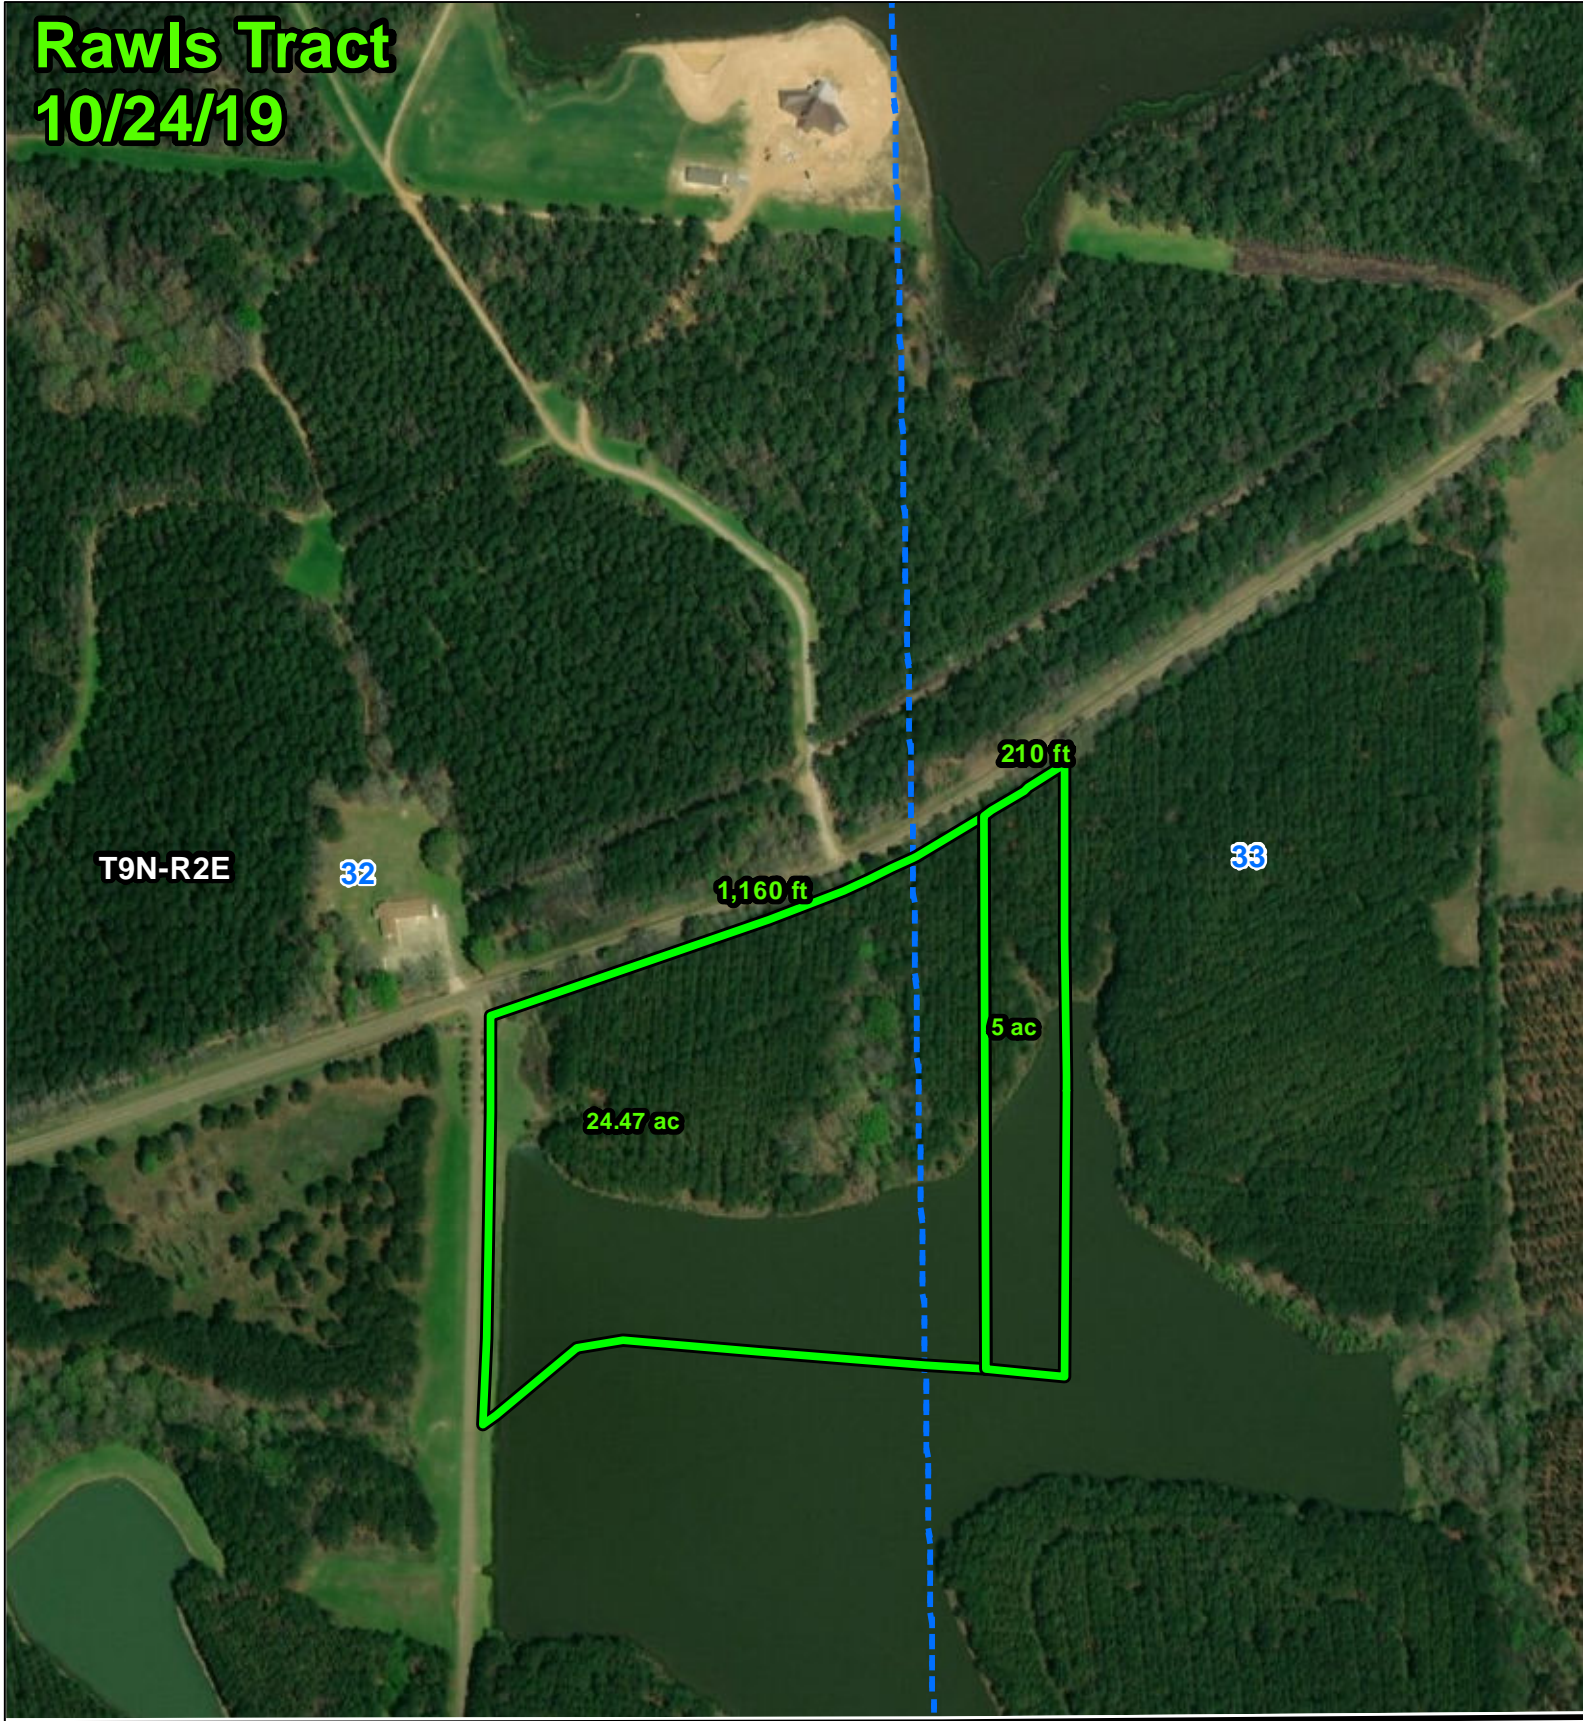

## Legend

-  Canton
-  Madison 29

subject property

Panther Creek

Nissan

Google Earth

© 2020 Google

3 mi

7  
4 ACd

1/04  
20.67 ACc

1/01  
9.1 ACc

1/01.07  
18.45 ACd

1/07  
10.8 ACc

1/06  
11.11 ACC

1/05  
4.82 ACc

# Rawls Tract 10/24/19

T9N-R2E

32

1,160 ft

210 ft

33

5 ac

24.47 ac