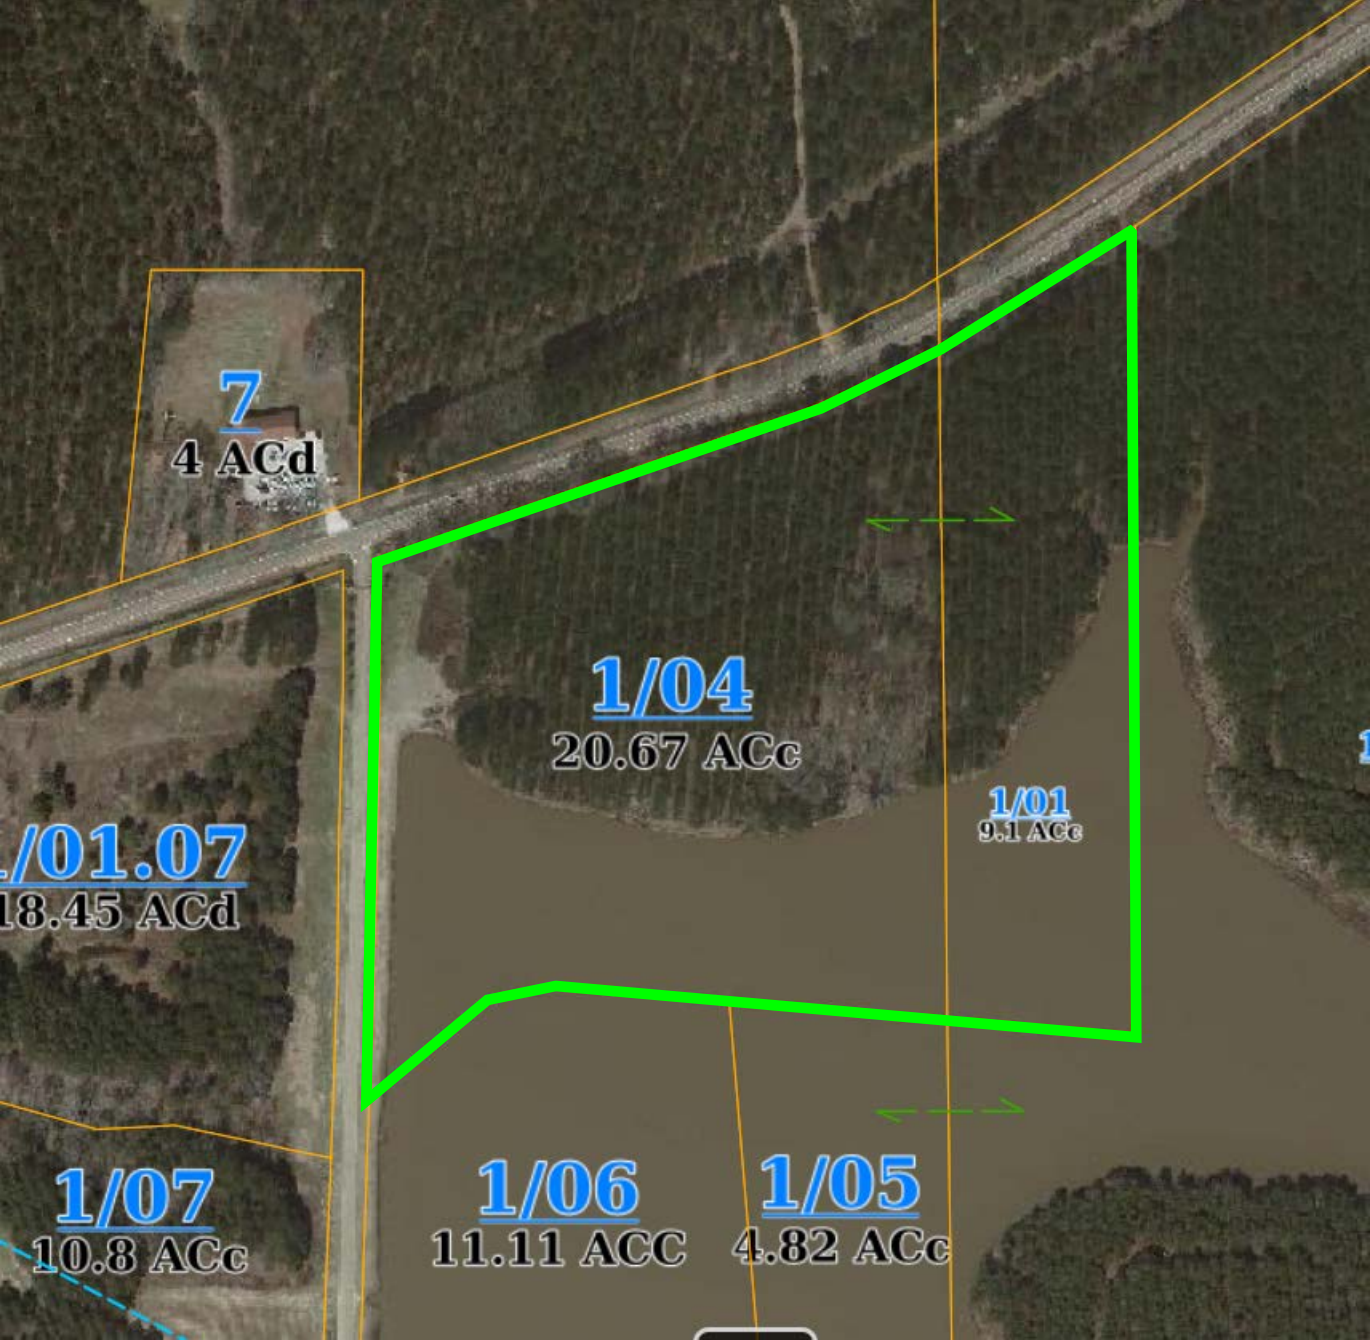

## Legend

-  Canton
-  Madison 29

subject property

Panther Creek

Nissan

Google Earth

© 2020 Google

3 mi

7  
4 ACd

1/04  
20.67 ACc

1/01  
9.1 ACc

1/01.07  
18.45 ACd

1/07  
10.8 ACc

1/06  
11.11 ACC

1/05  
4.82 ACc

# Rawls Tract 10/24/19

T9N-R2E

32

1,160 ft

210 ft

33

5 ac

24.47 ac