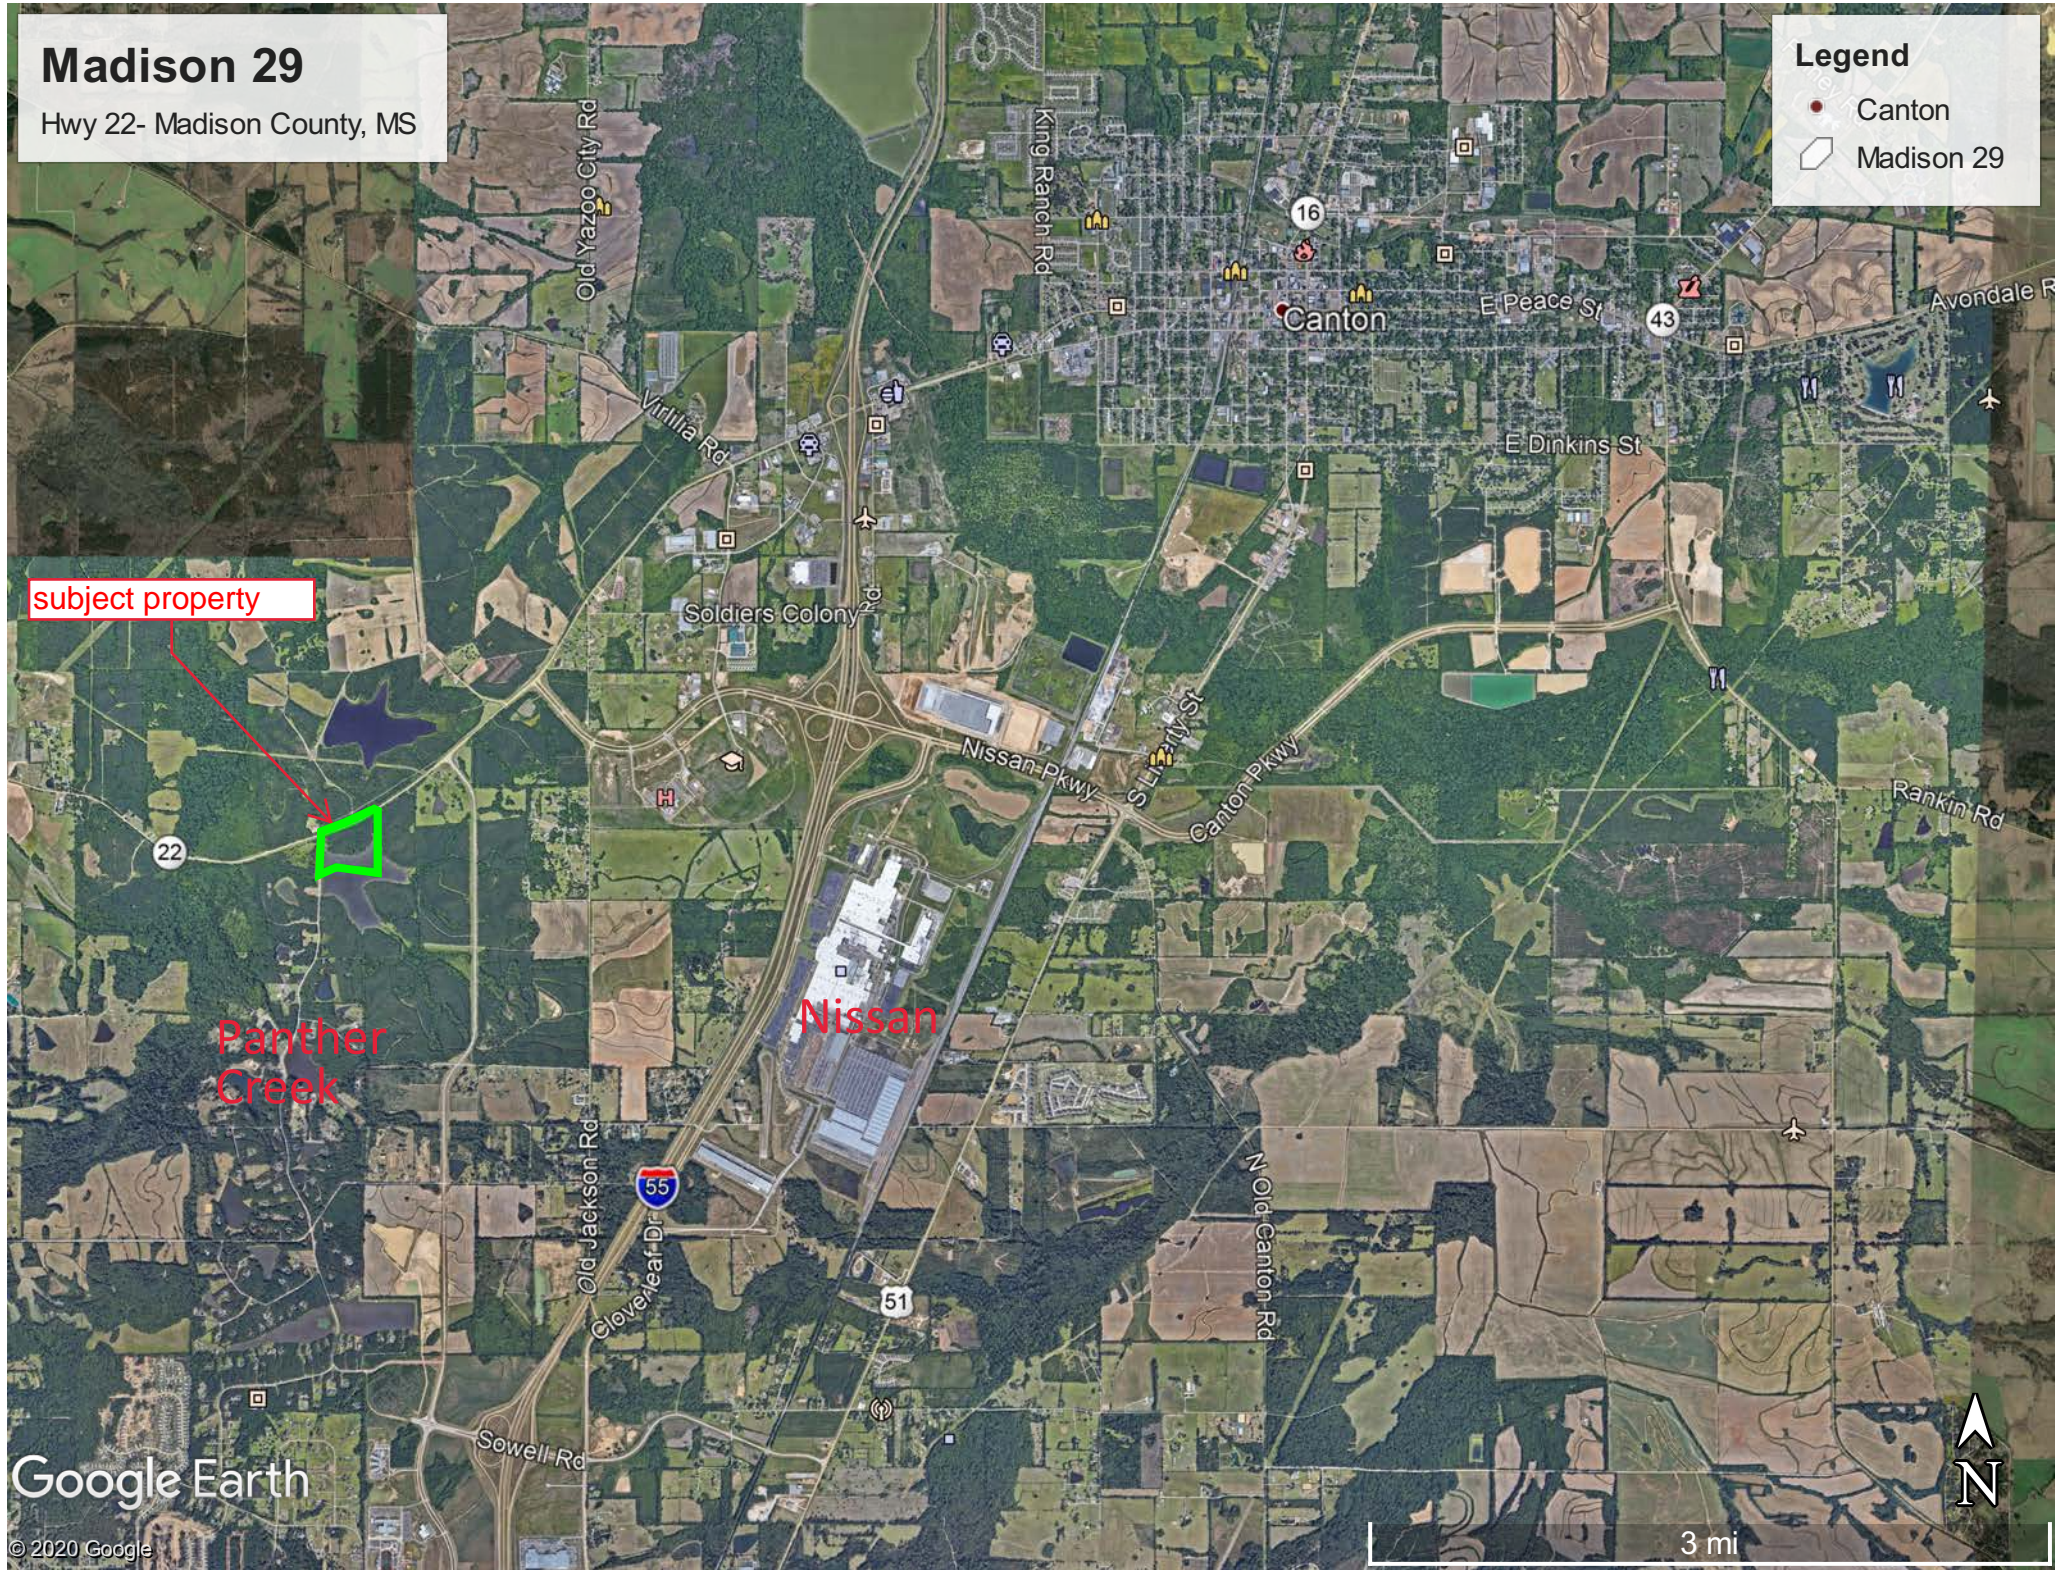

# Madison 29

Hwy 22- Madison County, MS

## Legend

-  Canton
-  Madison 29

subject property

Panther Creek

Nissan

Google Earth

© 2020 Google

3 mi

# Rawls Tract 10/24/19

T9N-R2E

32

1,160 ft

210 ft

33

5 ac

24.47 ac