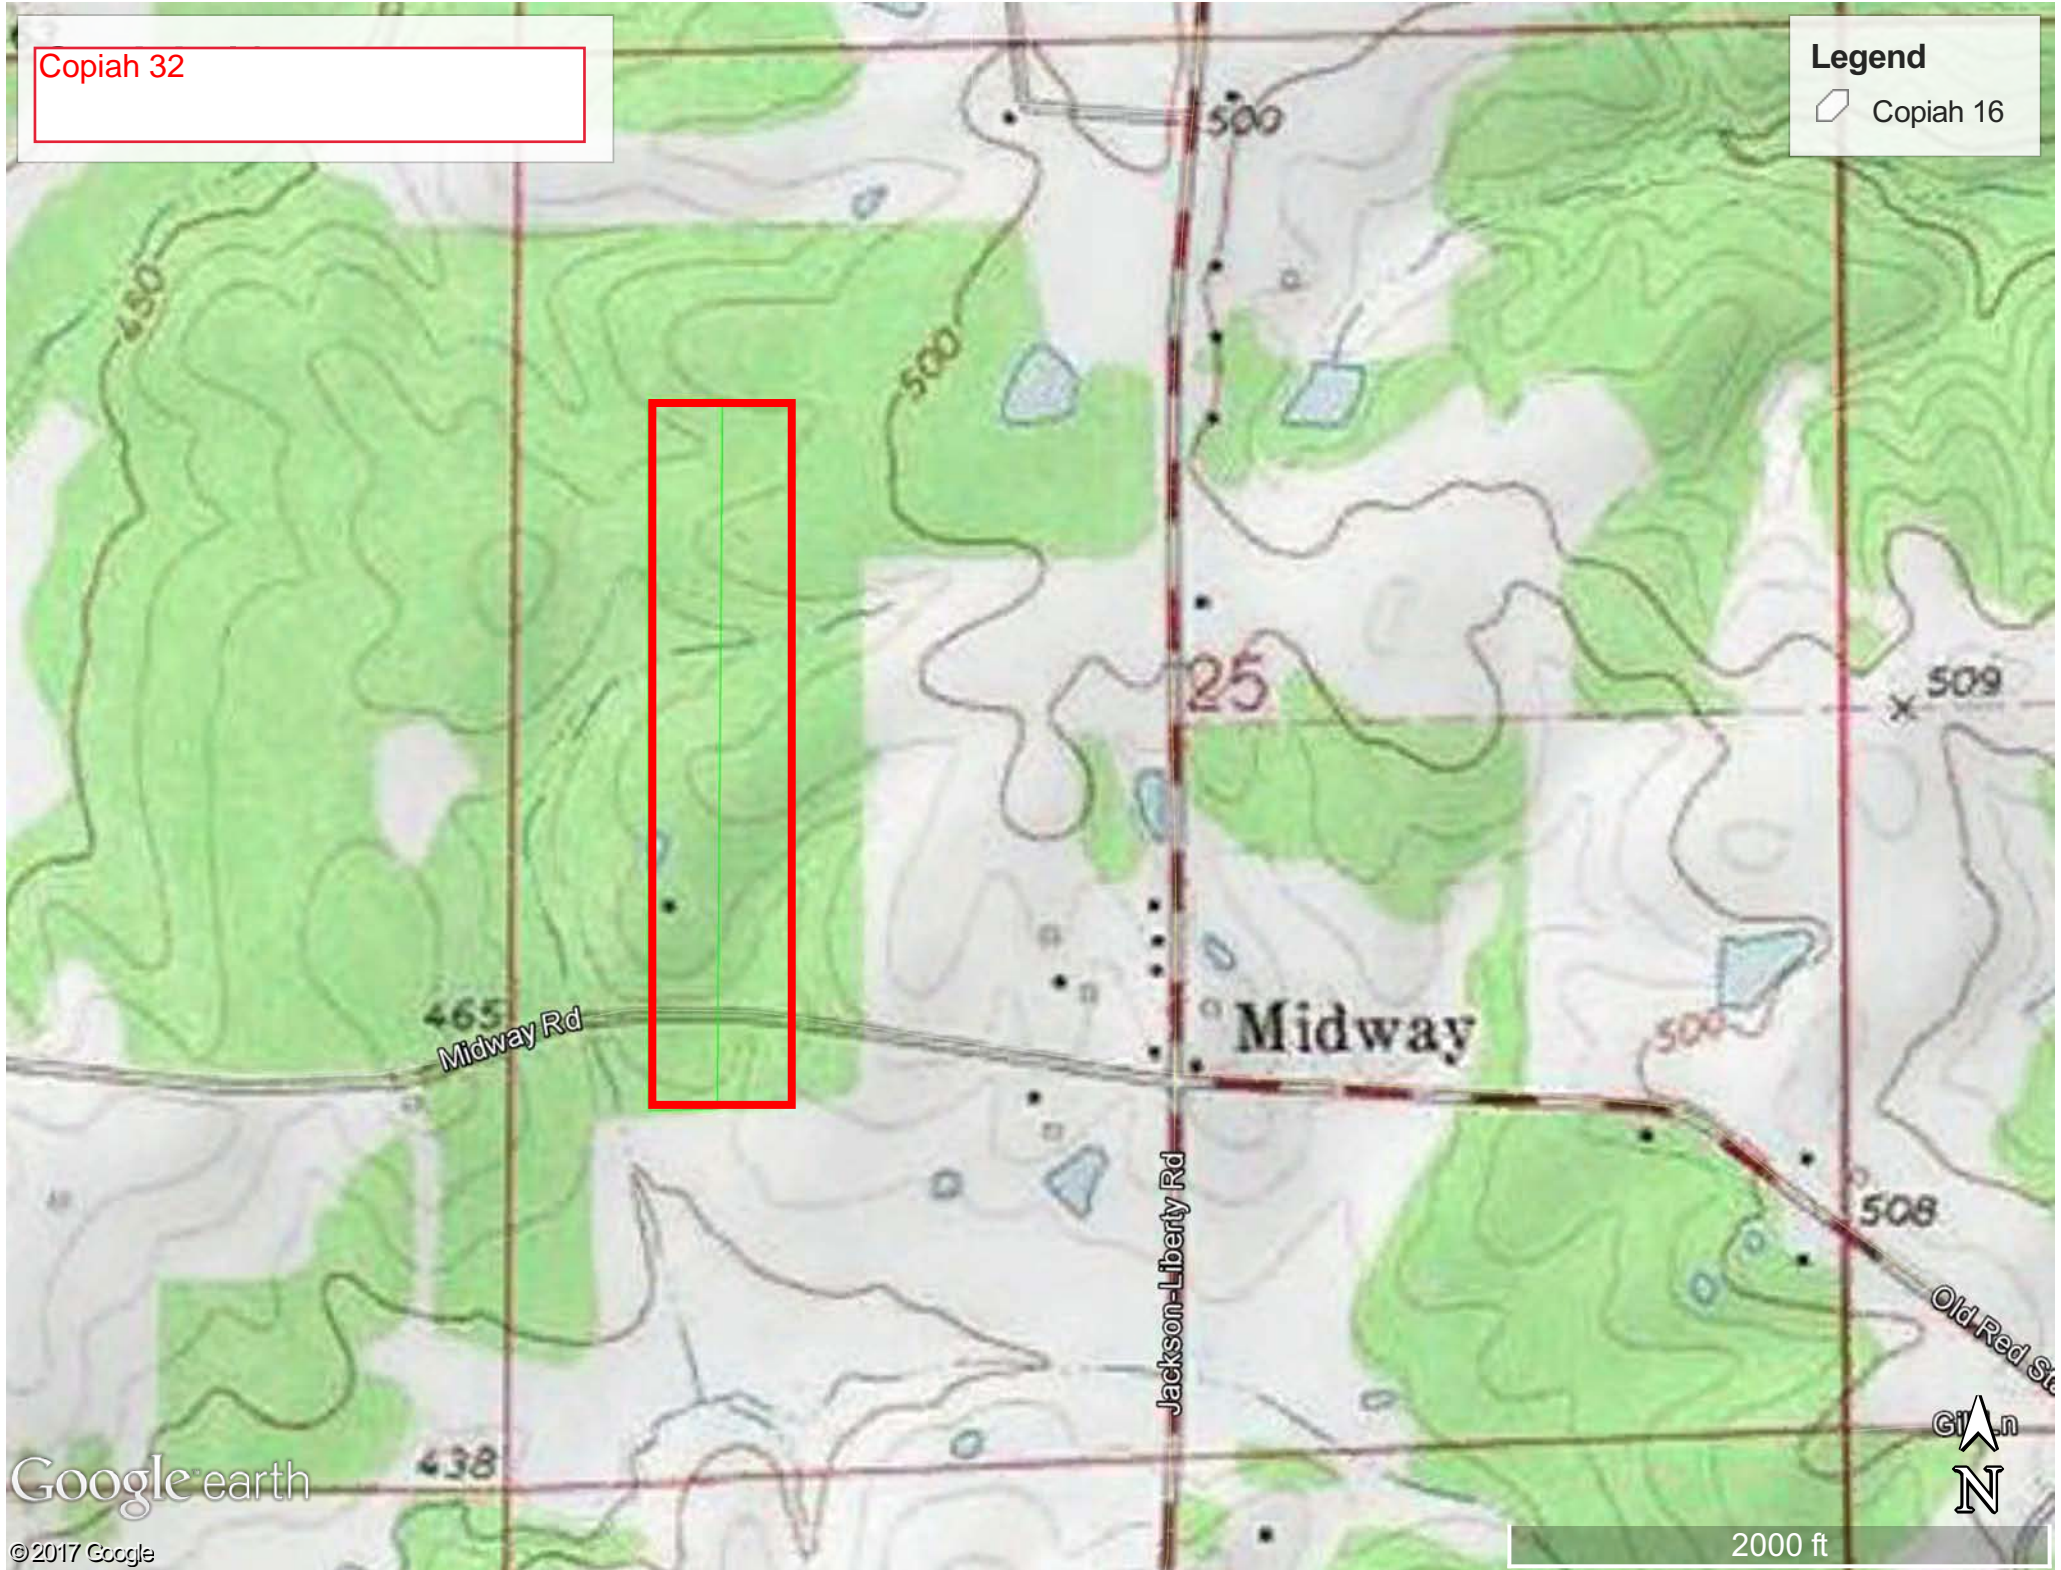

Subject Tract

Wesson

Google earth

© 2017 Google

10 mi

Copiah 32
Tract can be divided into a west/east
16 acres +/-

Legend
Copiah 16

Additional Lands
Available

Subject Tract

Jackson-Liberty Rd

Copiah 32

Legend

Copiah 16

Google earth

© 2017 Google

2000 ft