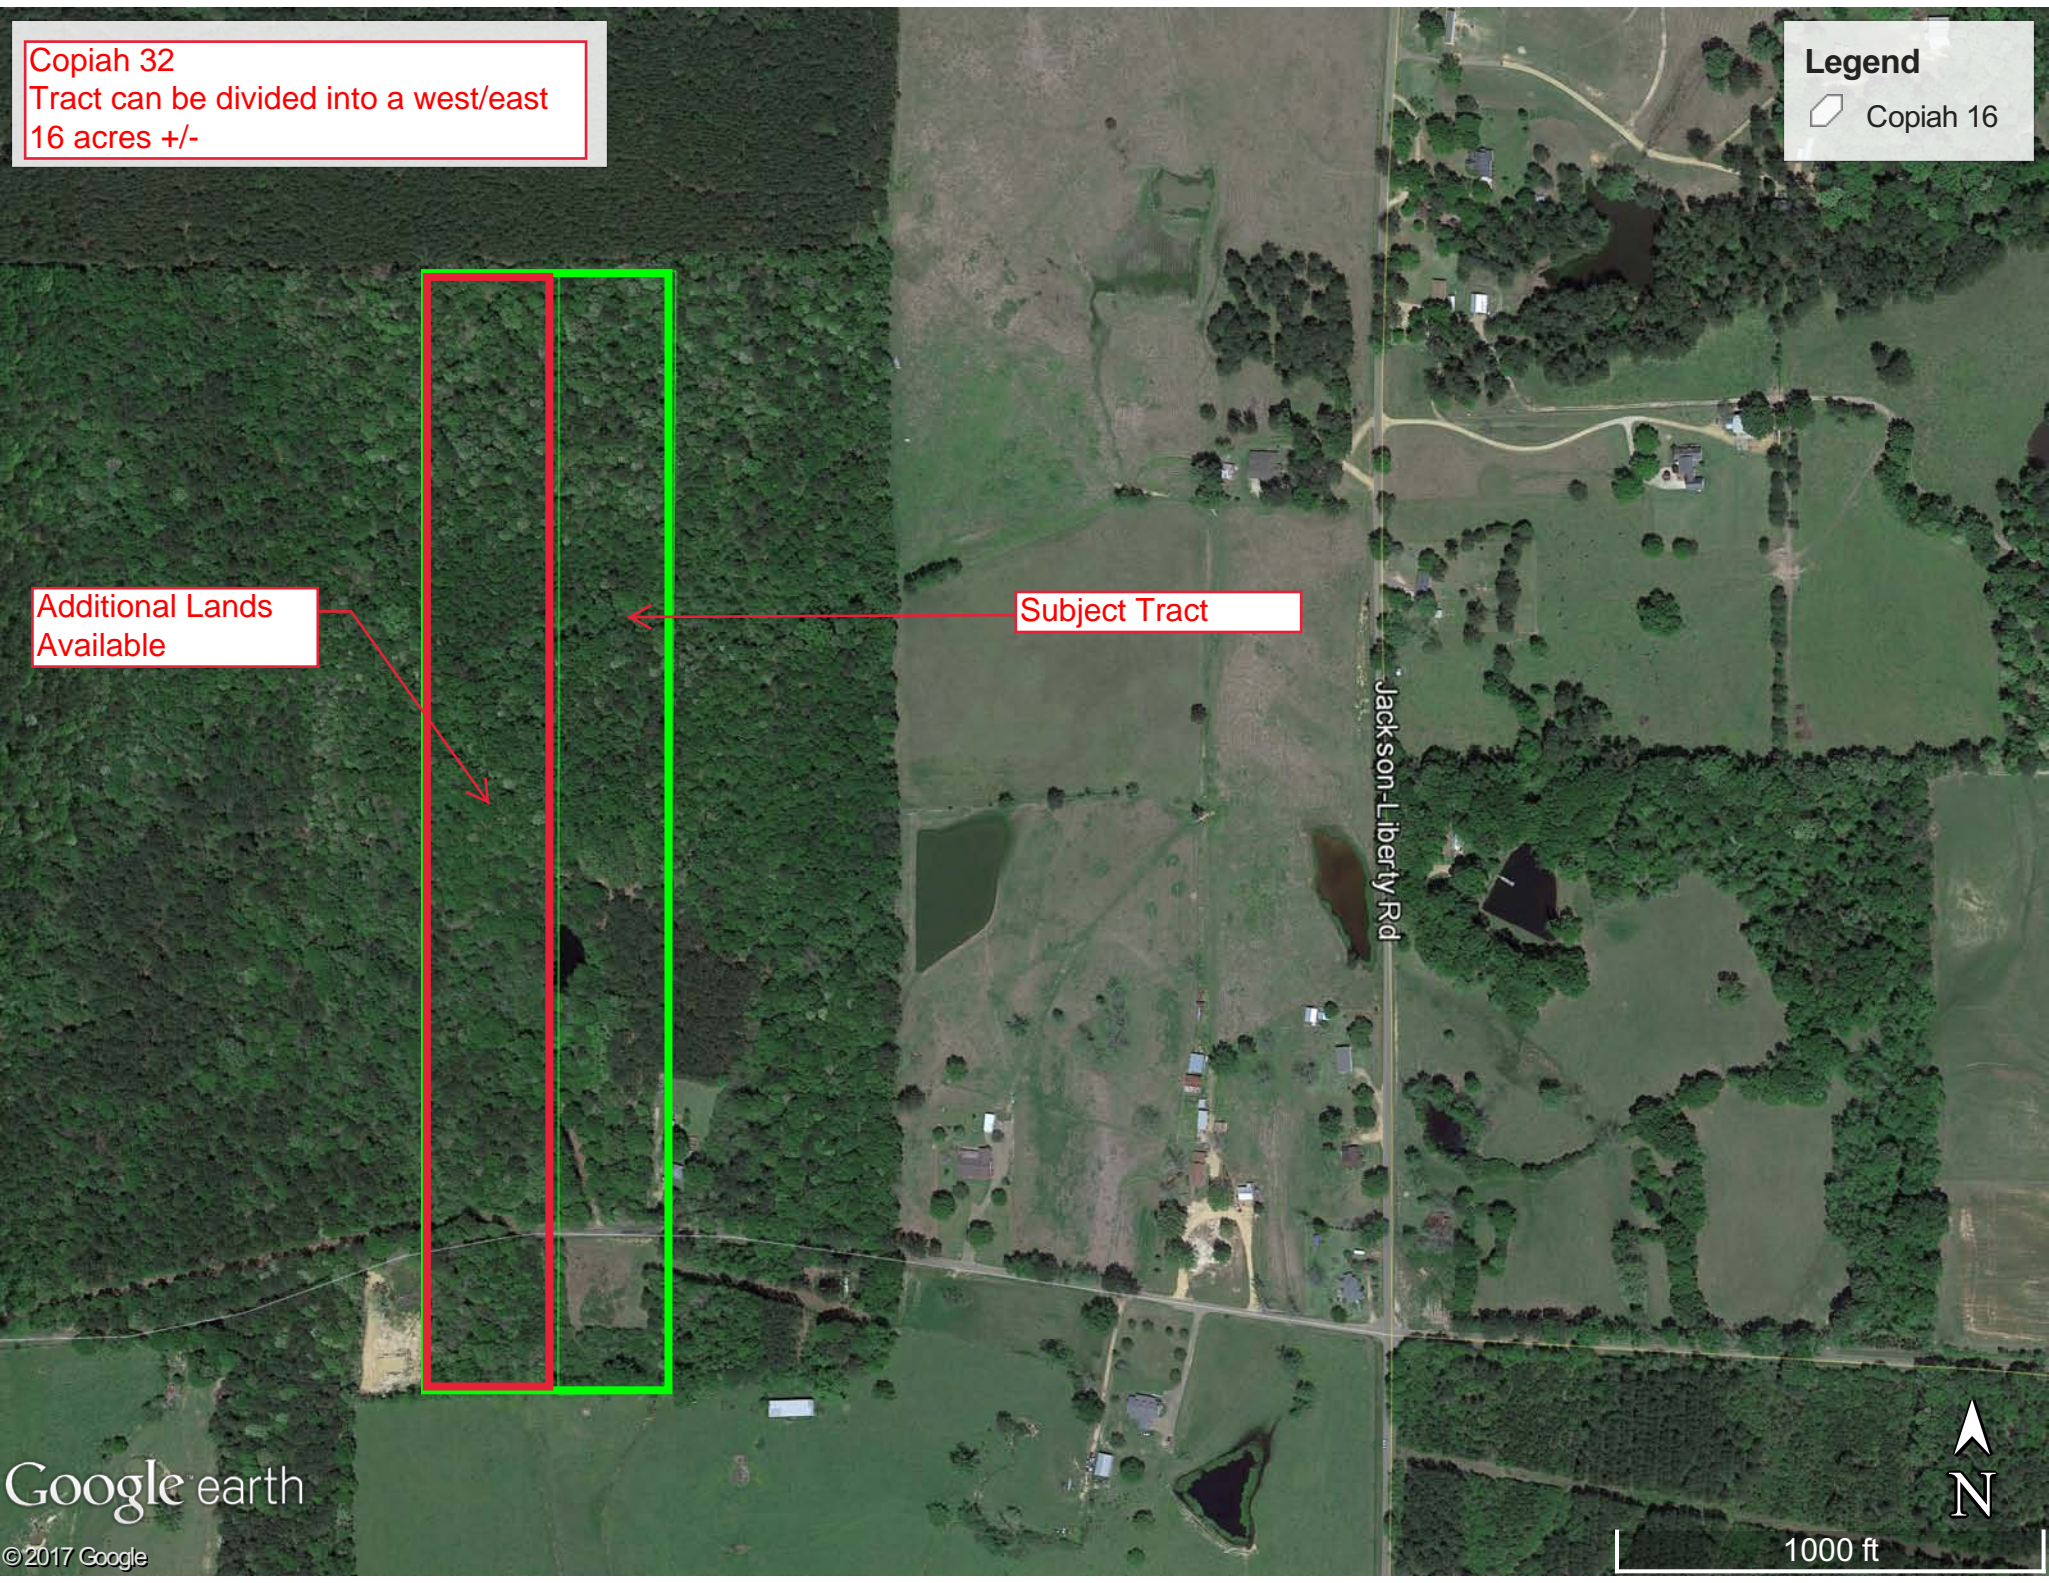

Subject Tract

Wesson

Google earth

© 2017 Google

10 mi

Copiah 32
Tract can be divided into a west/east
16 acres +/-

Legend
Copiah 16

Additional Lands
Available

Subject Tract

Jackson-Liberty Rd

Copiah 32

Legend

Copiah 16

Google earth

© 2017 Google

2000 ft