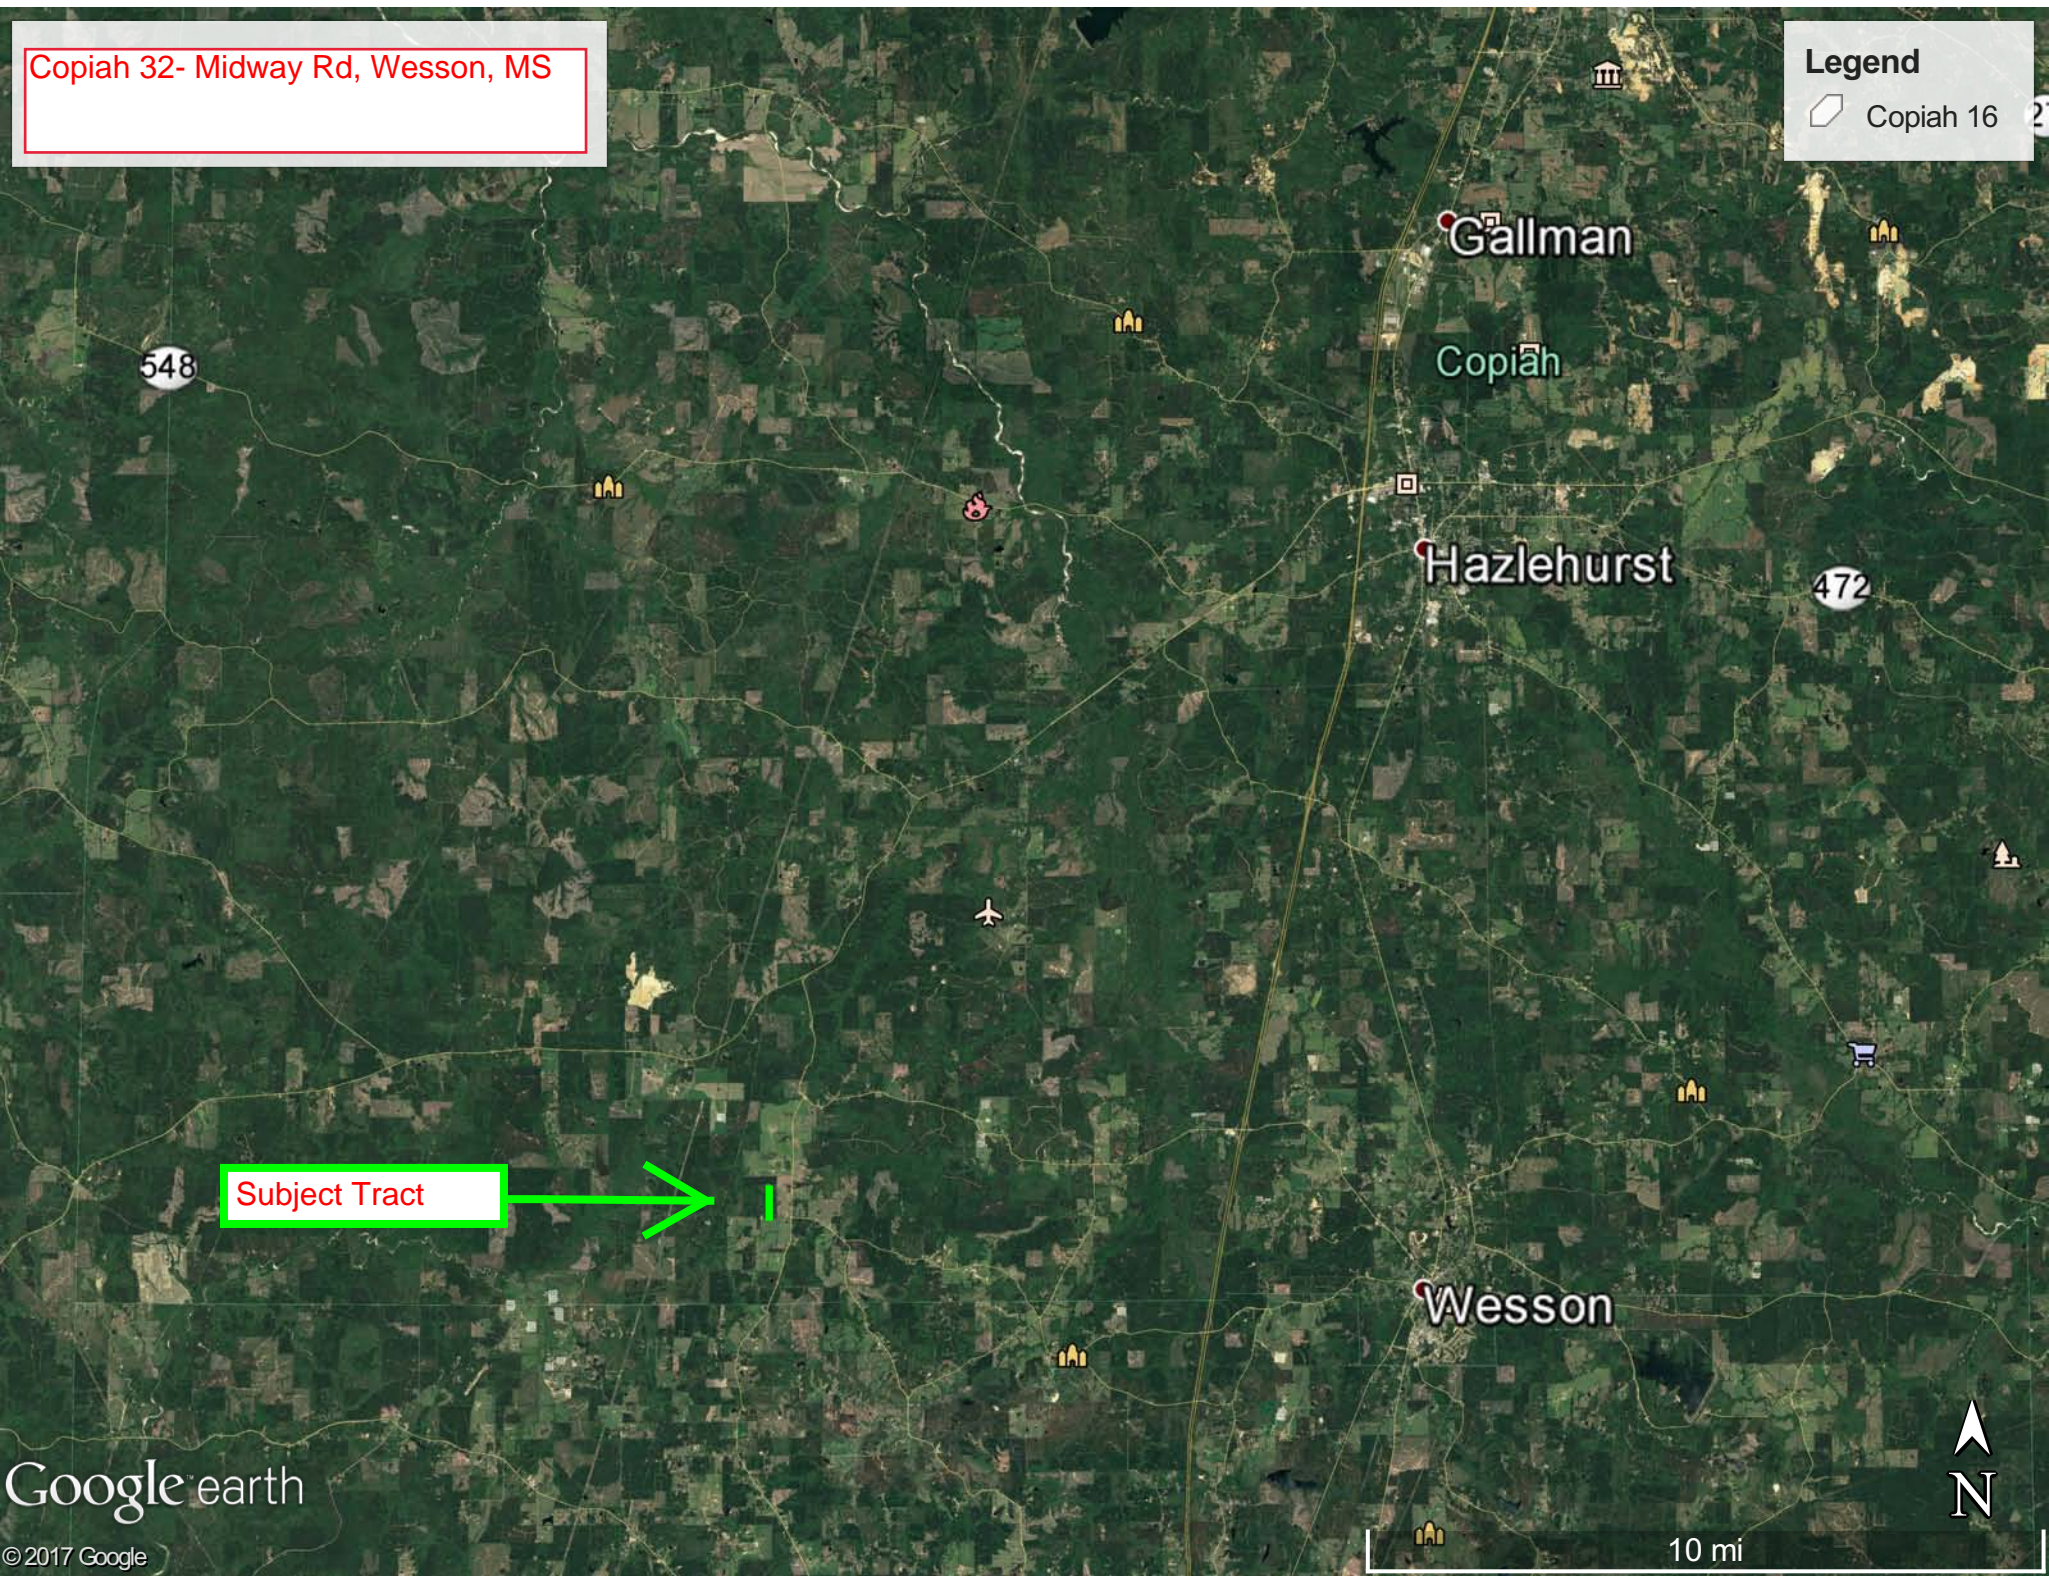

Copiah 32- Midway Rd, Wesson, MS

Legend

Copiah 16

548

Gallman

Copiah

Hazlehurst

472

Subject Tract

Wesson

Google earth

© 2017 Google

10 mi

Copiah 32
Tract can be divided into a west/east
16 acres +/-

Legend
Copiah 16

Additional Lands
Available

Subject Tract

Jackson-Liberty Rd

Copiah 32

Legend

Copiah 16

Google earth

© 2017 Google

2000 ft