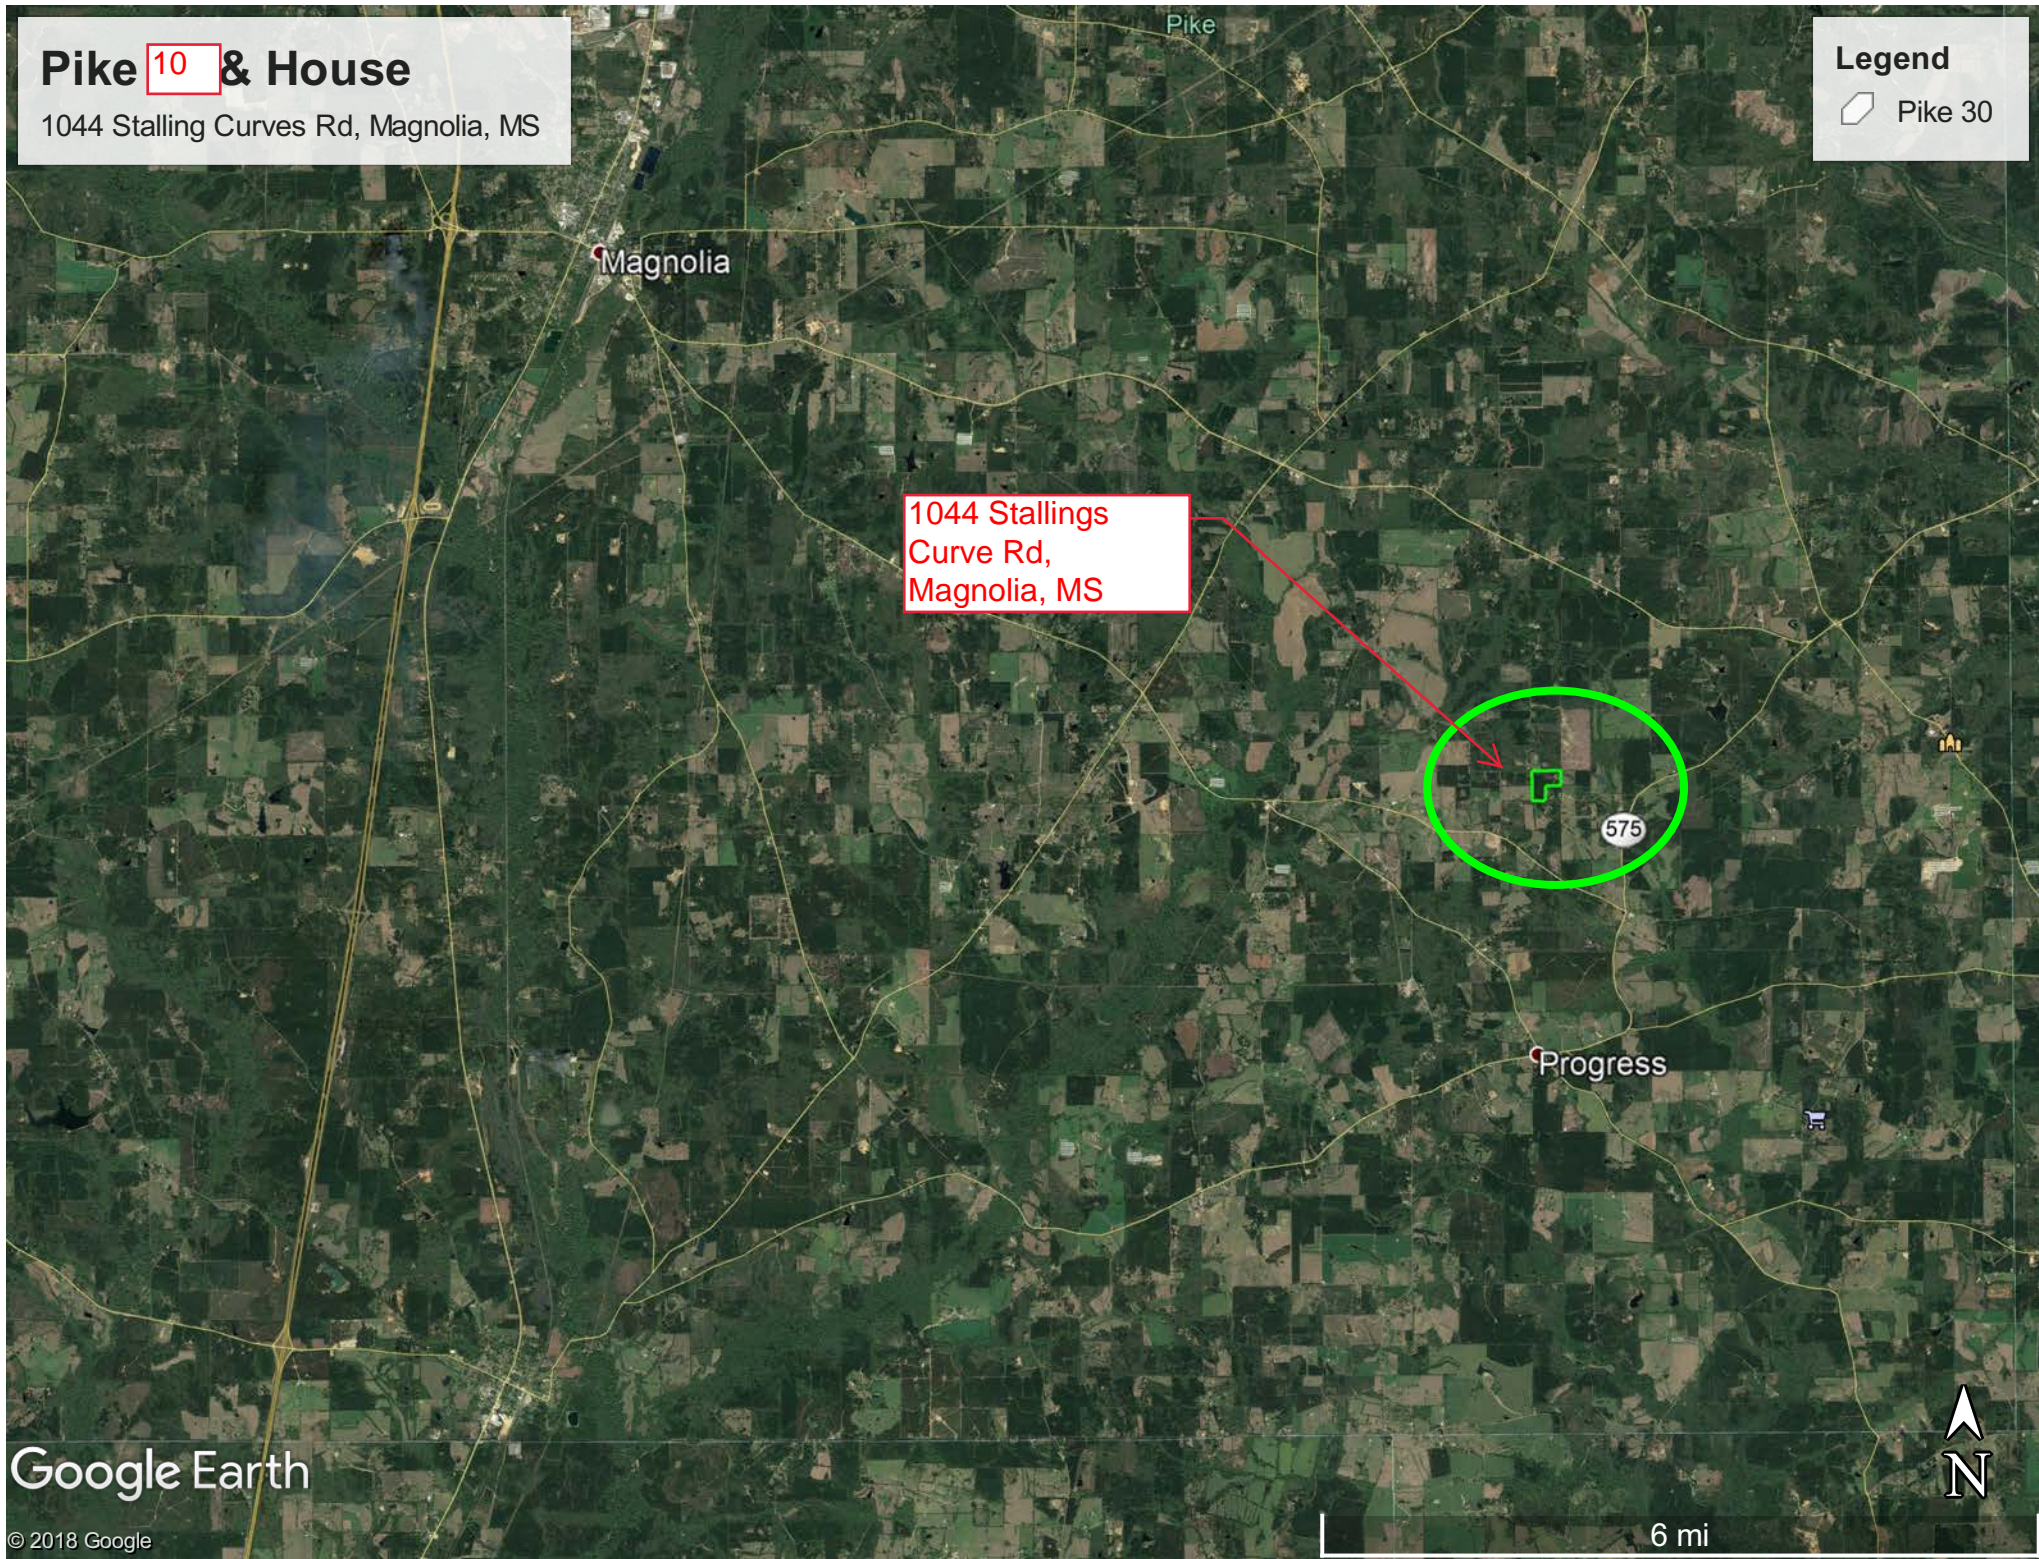

Pike 10 & House

1044 Stalling Curves Rd, Magnolia, MS

Legend

 Pike 30

Pike 10 & House

1044 Stalling Curves Rd, Magnolia, MS

Legend

 Pike 30

Seller will subdivide

Subject Tract,
additional lands
available

Stalling Curves

d Rd

Google Earth

© 2018 Google

1000 ft

Pike 30 & House

1044 Stalling Curves Rd, Magnolia, MS

Legend

 Pike 30

Subject Tract