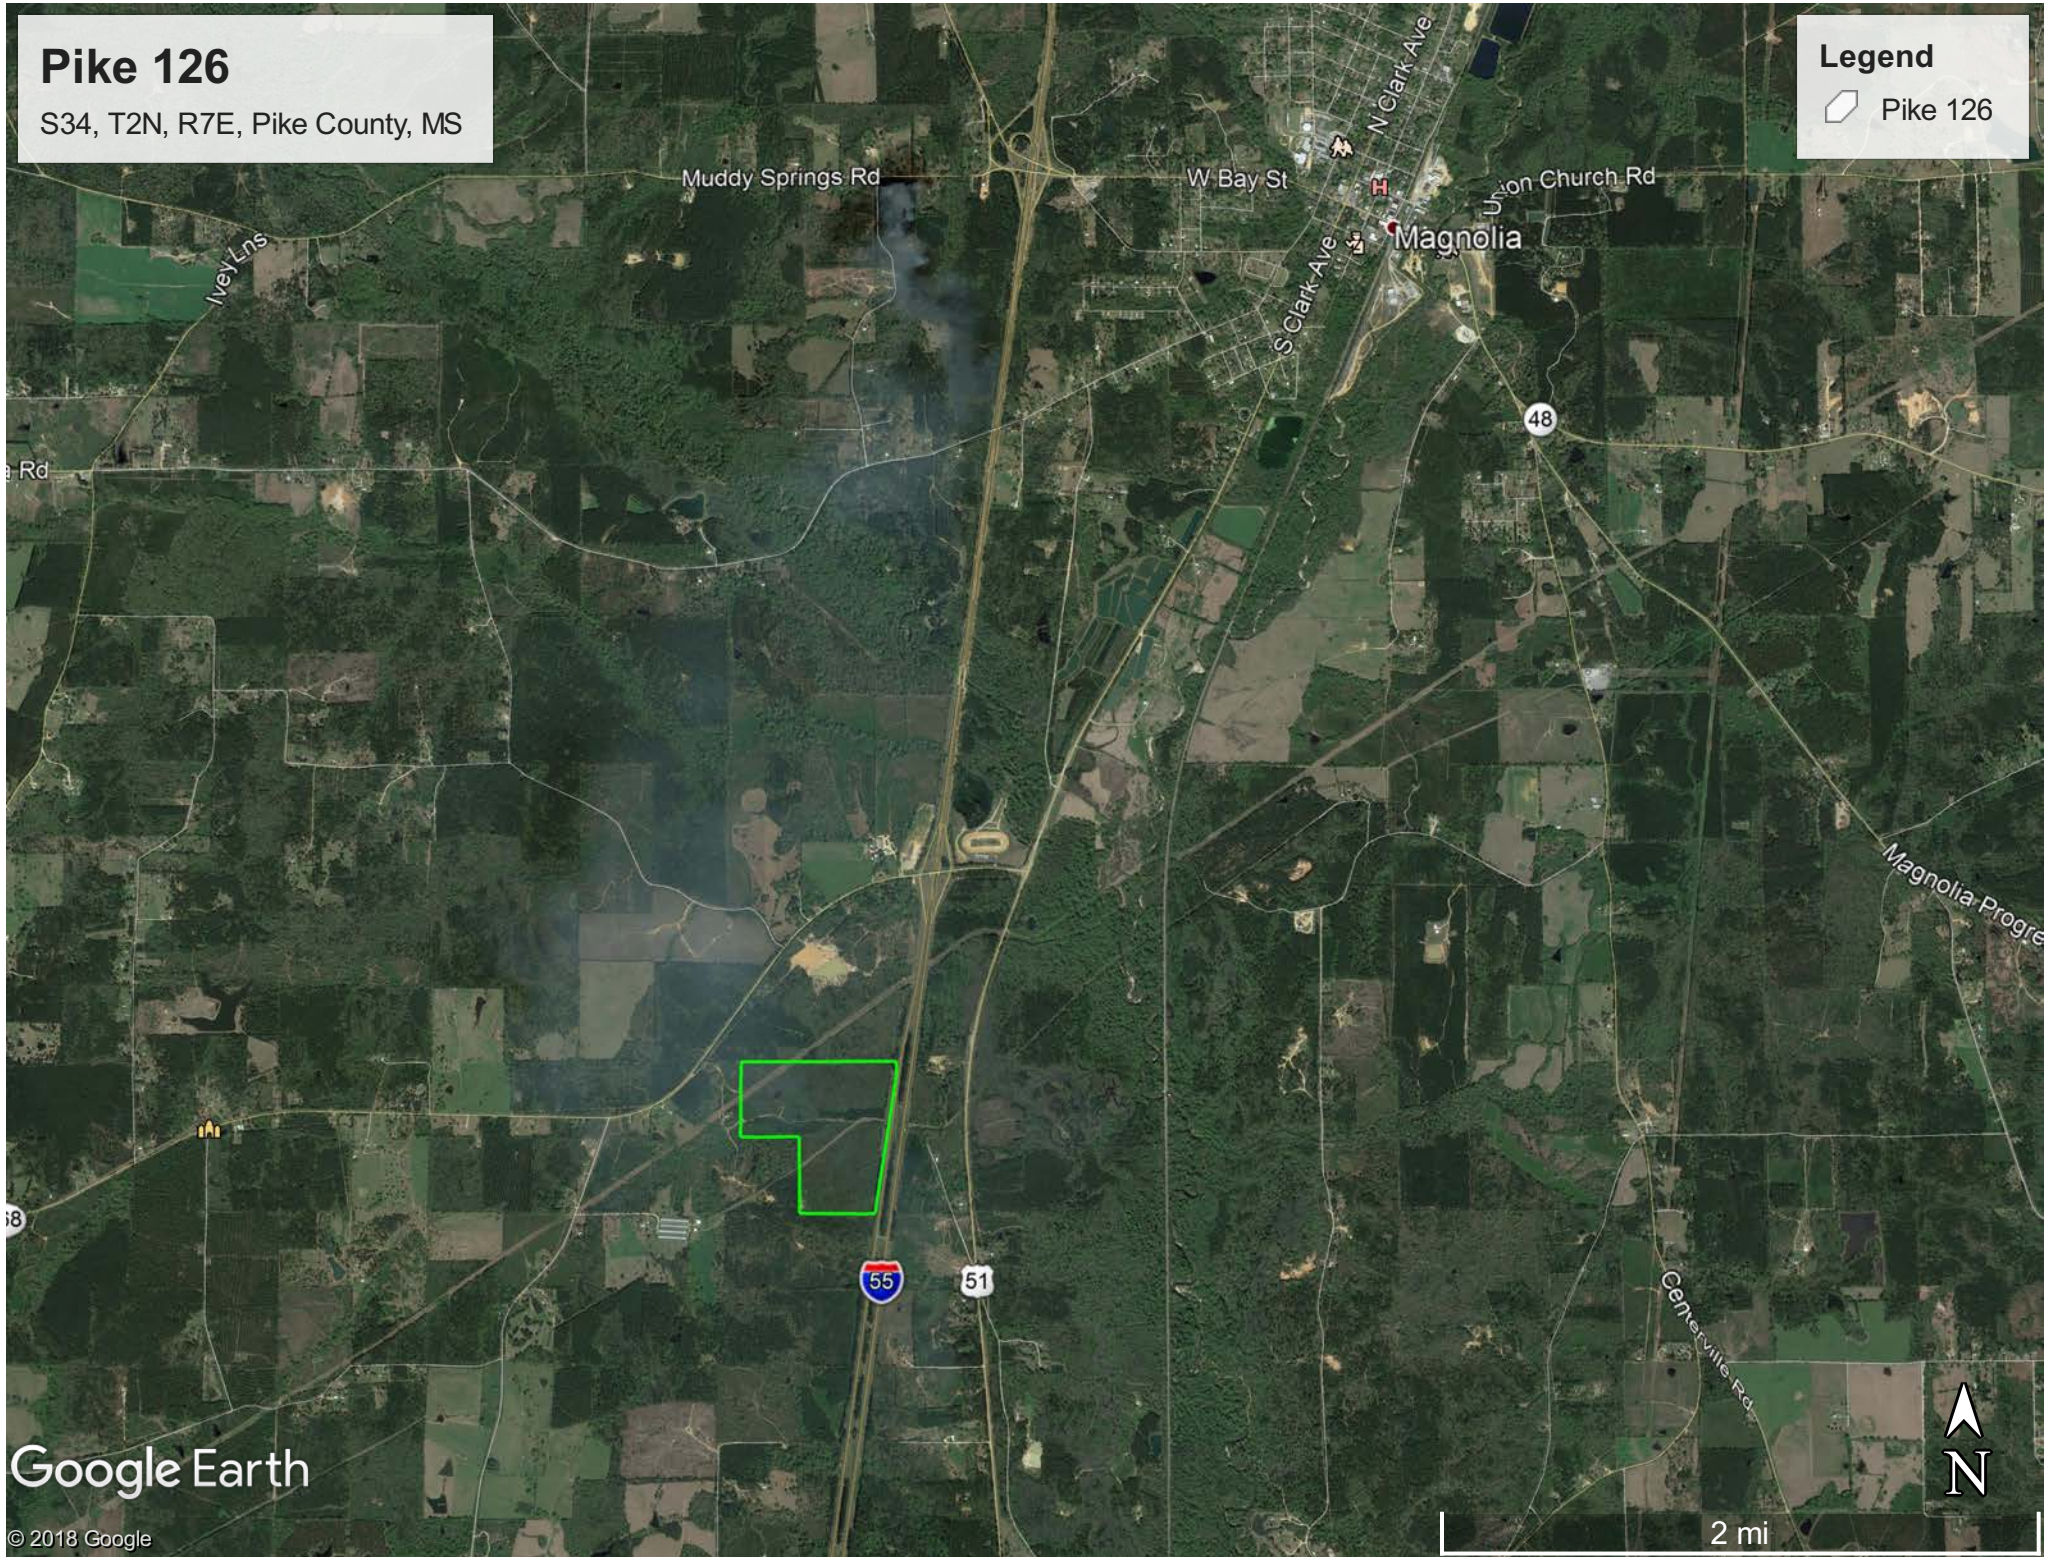

Pike 126

S34, T2N, R7E, Pike County, MS

Legend

 Pike 126

Google Earth

© 2018 Google

2 mi

Pike 126

S34, T2N, R7E, Pike County, MS

Legend

 Pike 126

Potential ROW

568

55

51

Taylor Farm Rd

Scott Fur Rd

Second St

Google Earth

© 2018 Google

2000 ft

Pike 126

S34, T2N, R7E, Pike County, MS

Legend

 Pike 126

Potential ROW

Google Earth

© 2018 Google

2000 ft