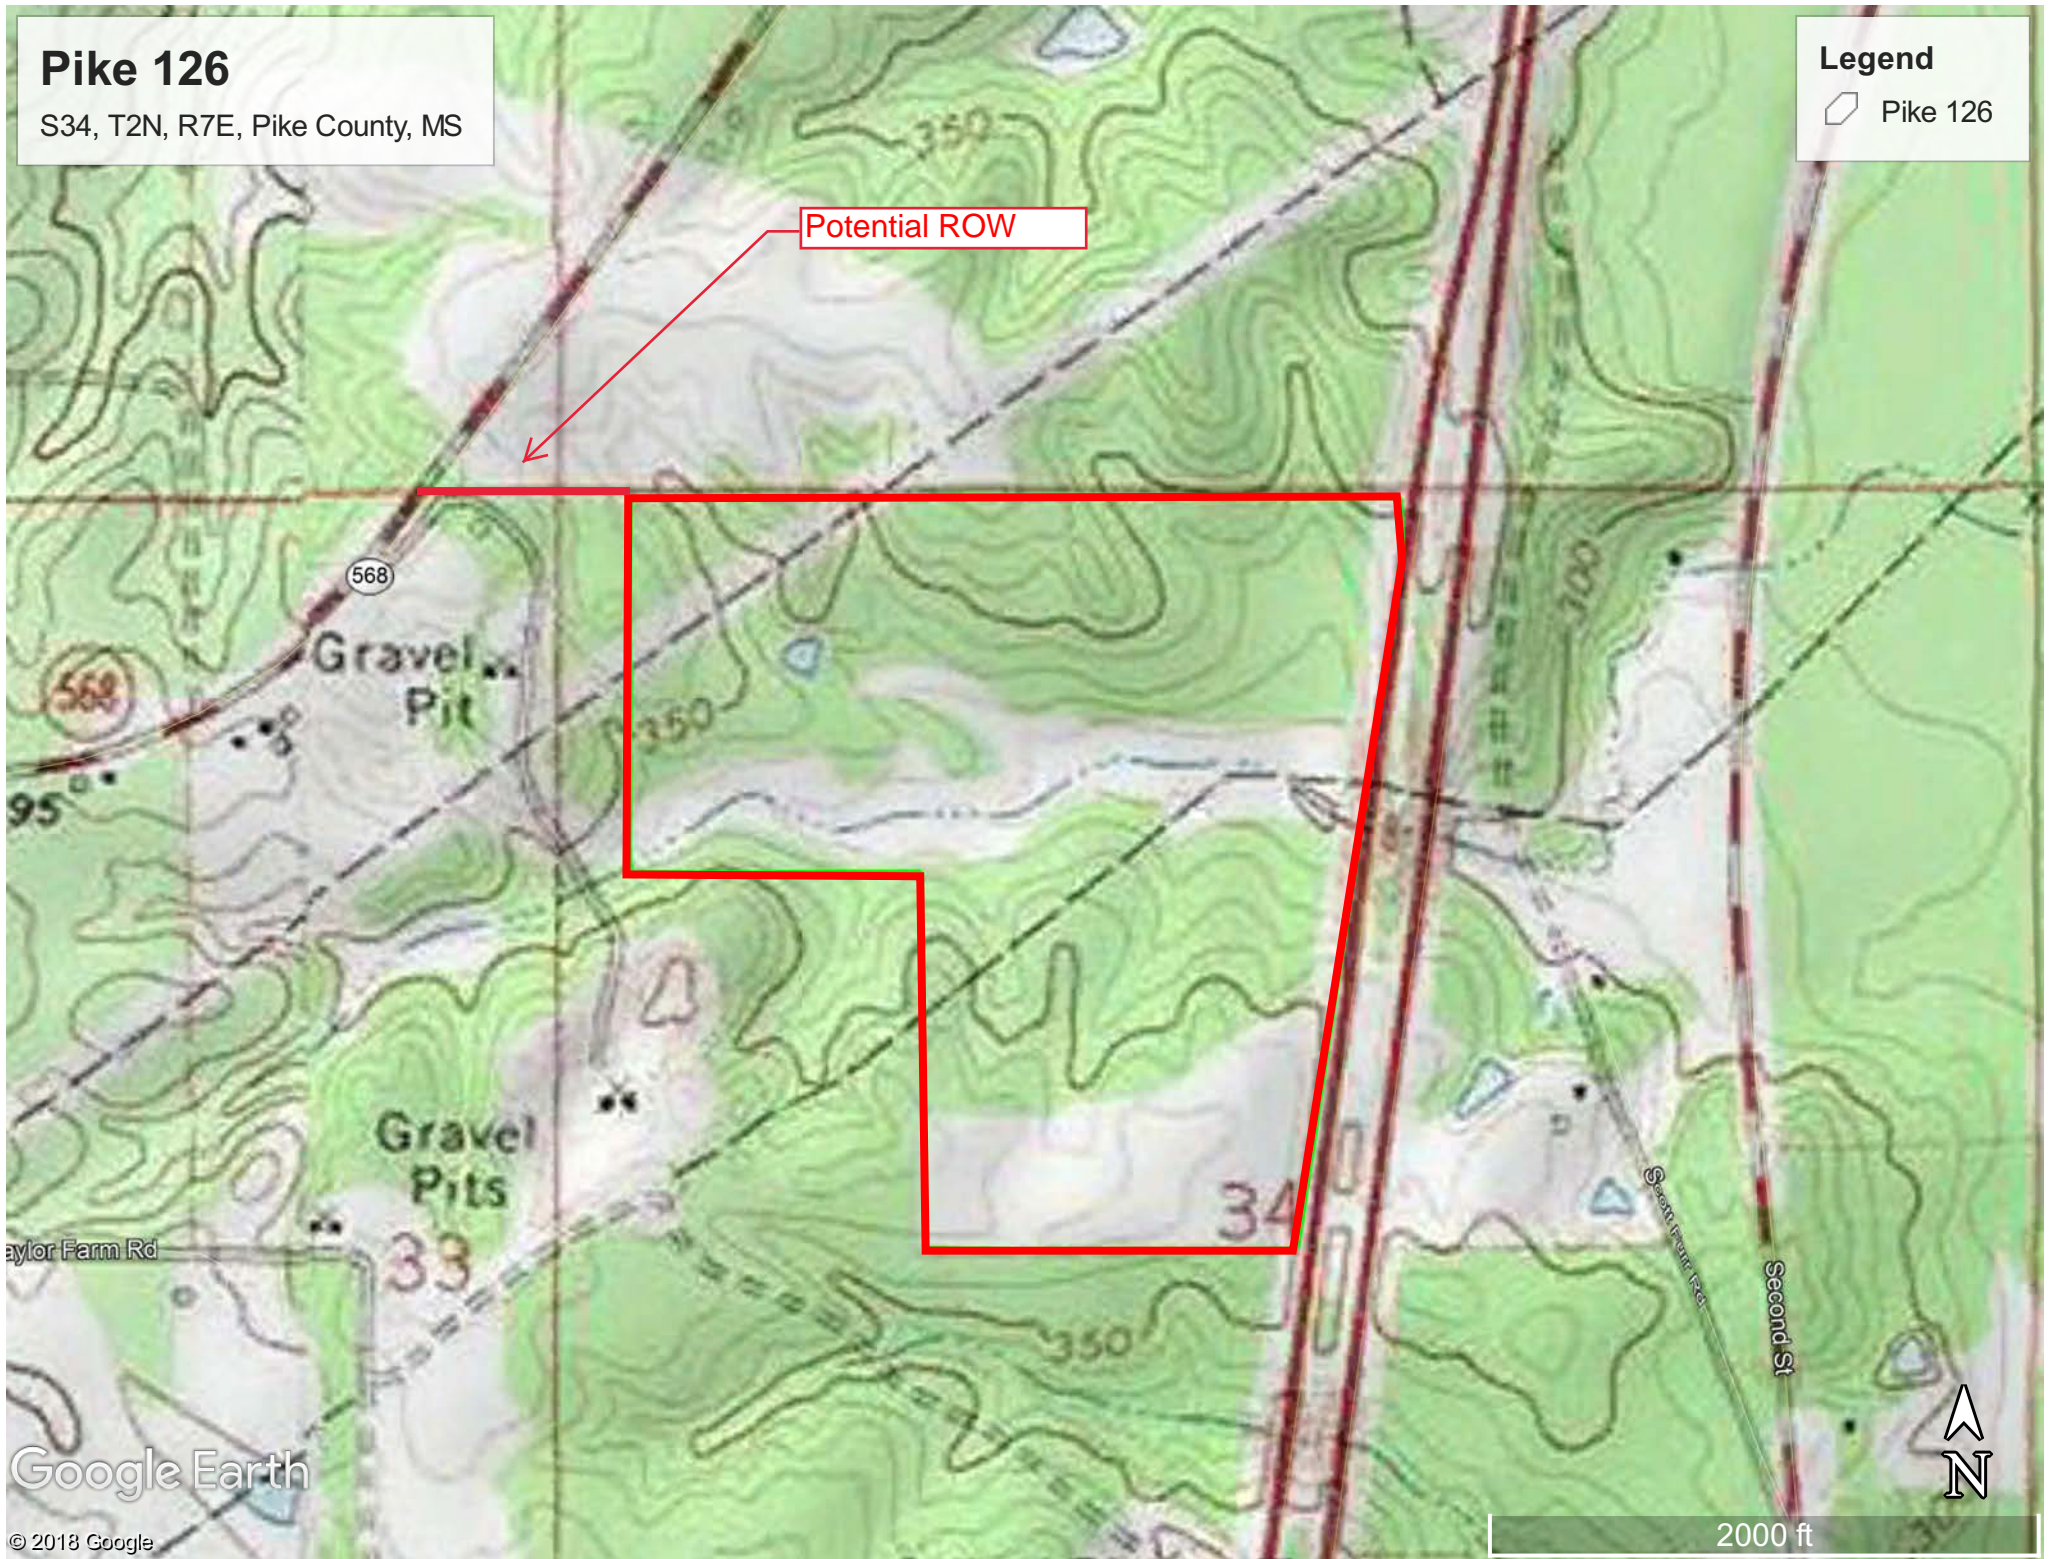

Pike 126

S34, T2N, R7E, Pike County, MS

Legend

 Pike 126

Google Earth

© 2018 Google

2 mi

Pike 126

Scott Fur Rd

Second St

Google Earth

© 2018 Google

2000 ft

Pike 126

S34, T2N, R7E, Pike County, MS

Legend

 Pike 126

Potential ROW

Google Earth

© 2018 Google

2000 ft