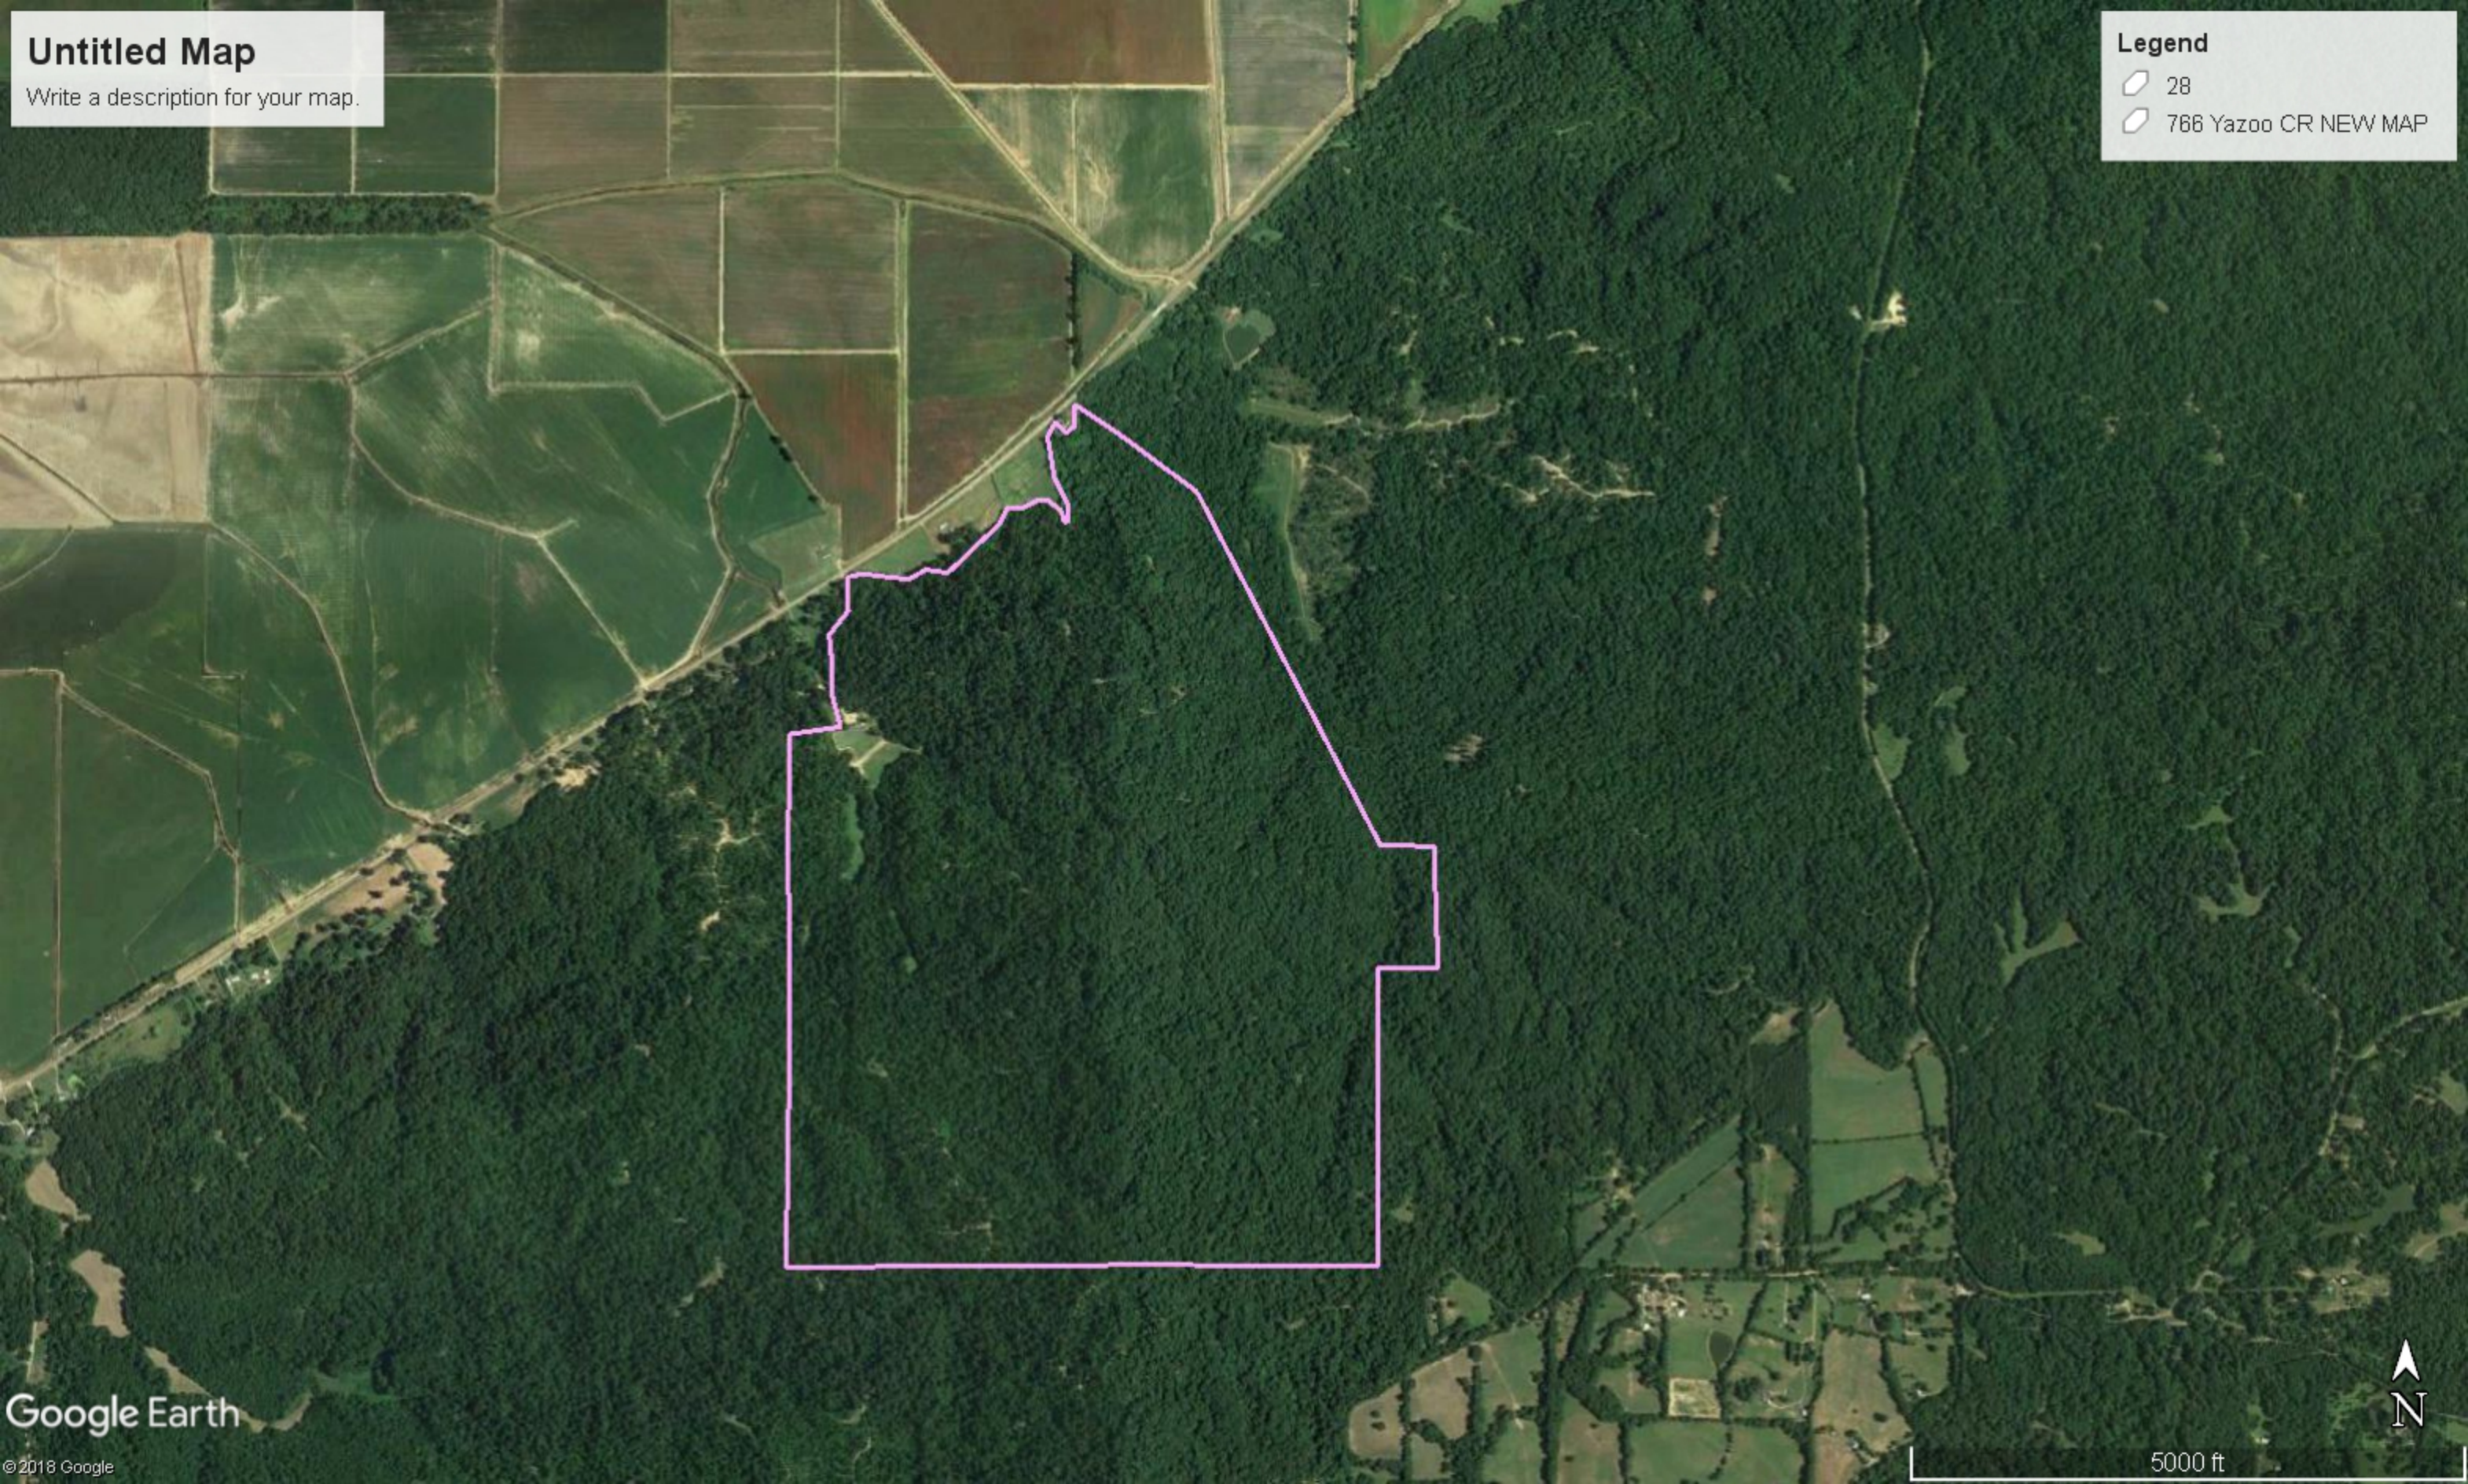

Untitled Map
Write a description for your map.

Legend

-  28
-  766 Yazoo CR NEW MAP

Untitled Map
Write a description for your map.

Legend

-  28
-  766 Yazoo CR NEW MAP

3000 ft

Delta National Forest

Yazoo City

Flora

Vicksburg

Clinton

Jackson

Raymond

Byram

Florence

Legend

- 28
- 766 Yazoo CR NEW MAP