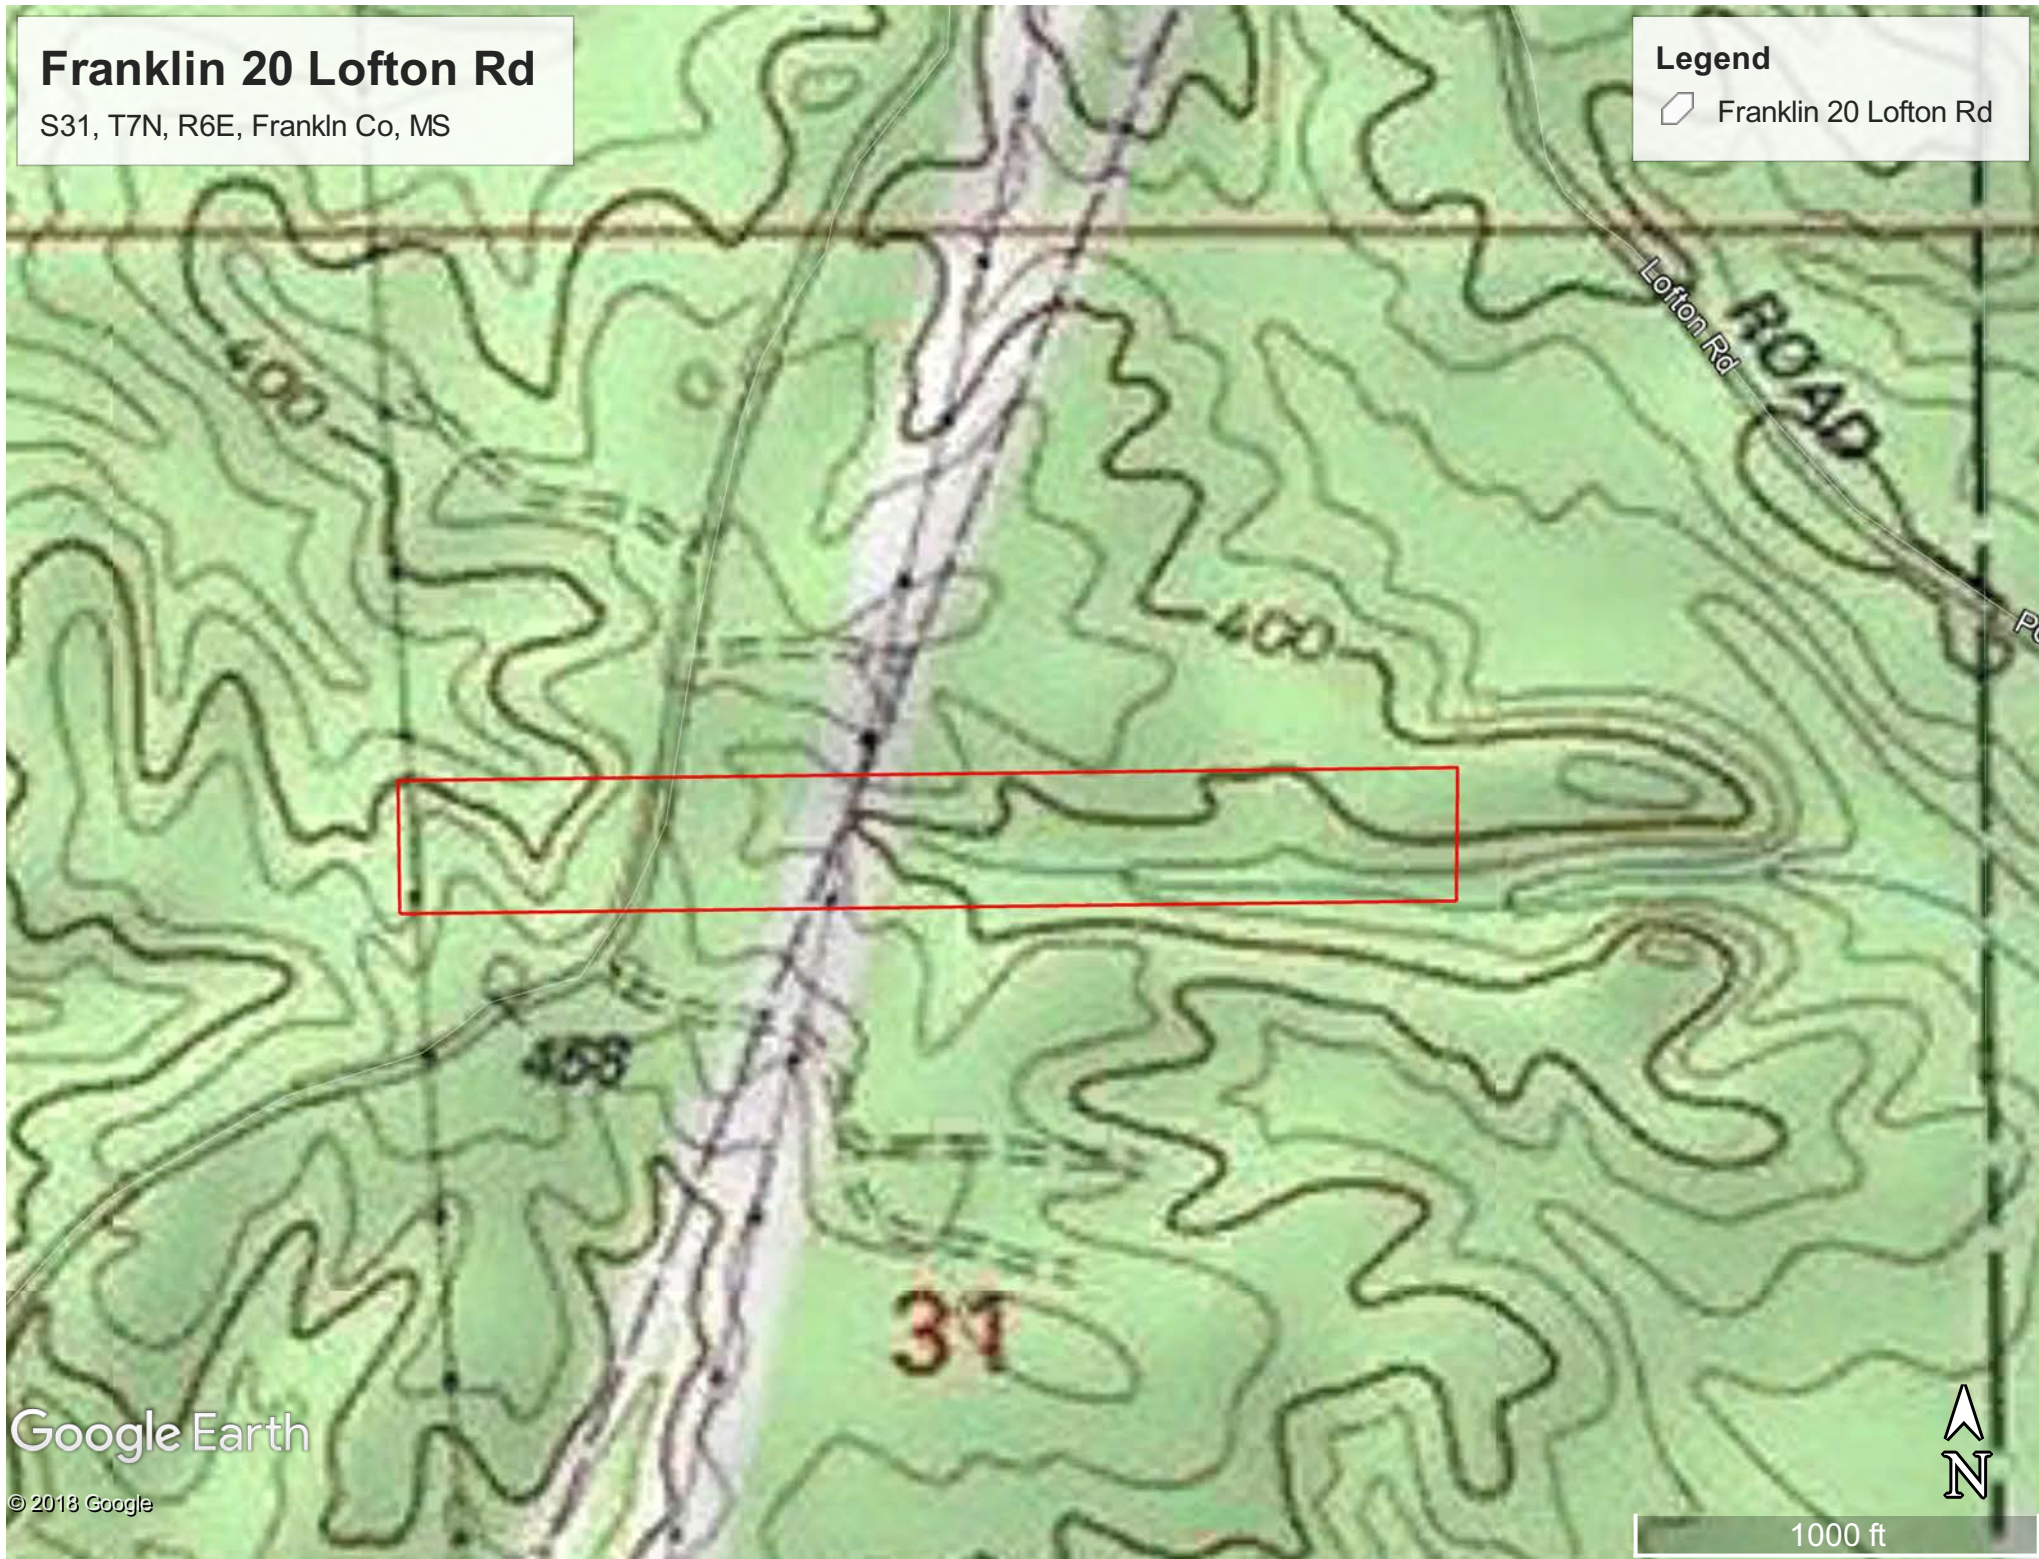

Legend

 Franklin 20 Lofton Rd

Google Earth

© 2018 Google

1000 ft

Franklin 20 Lofton Rd

S31, T7N, R6E, Frankln Co, MS

Legend

 Franklin 20 Lofton Rd

Google Earth

© 2018 Google

1000 ft