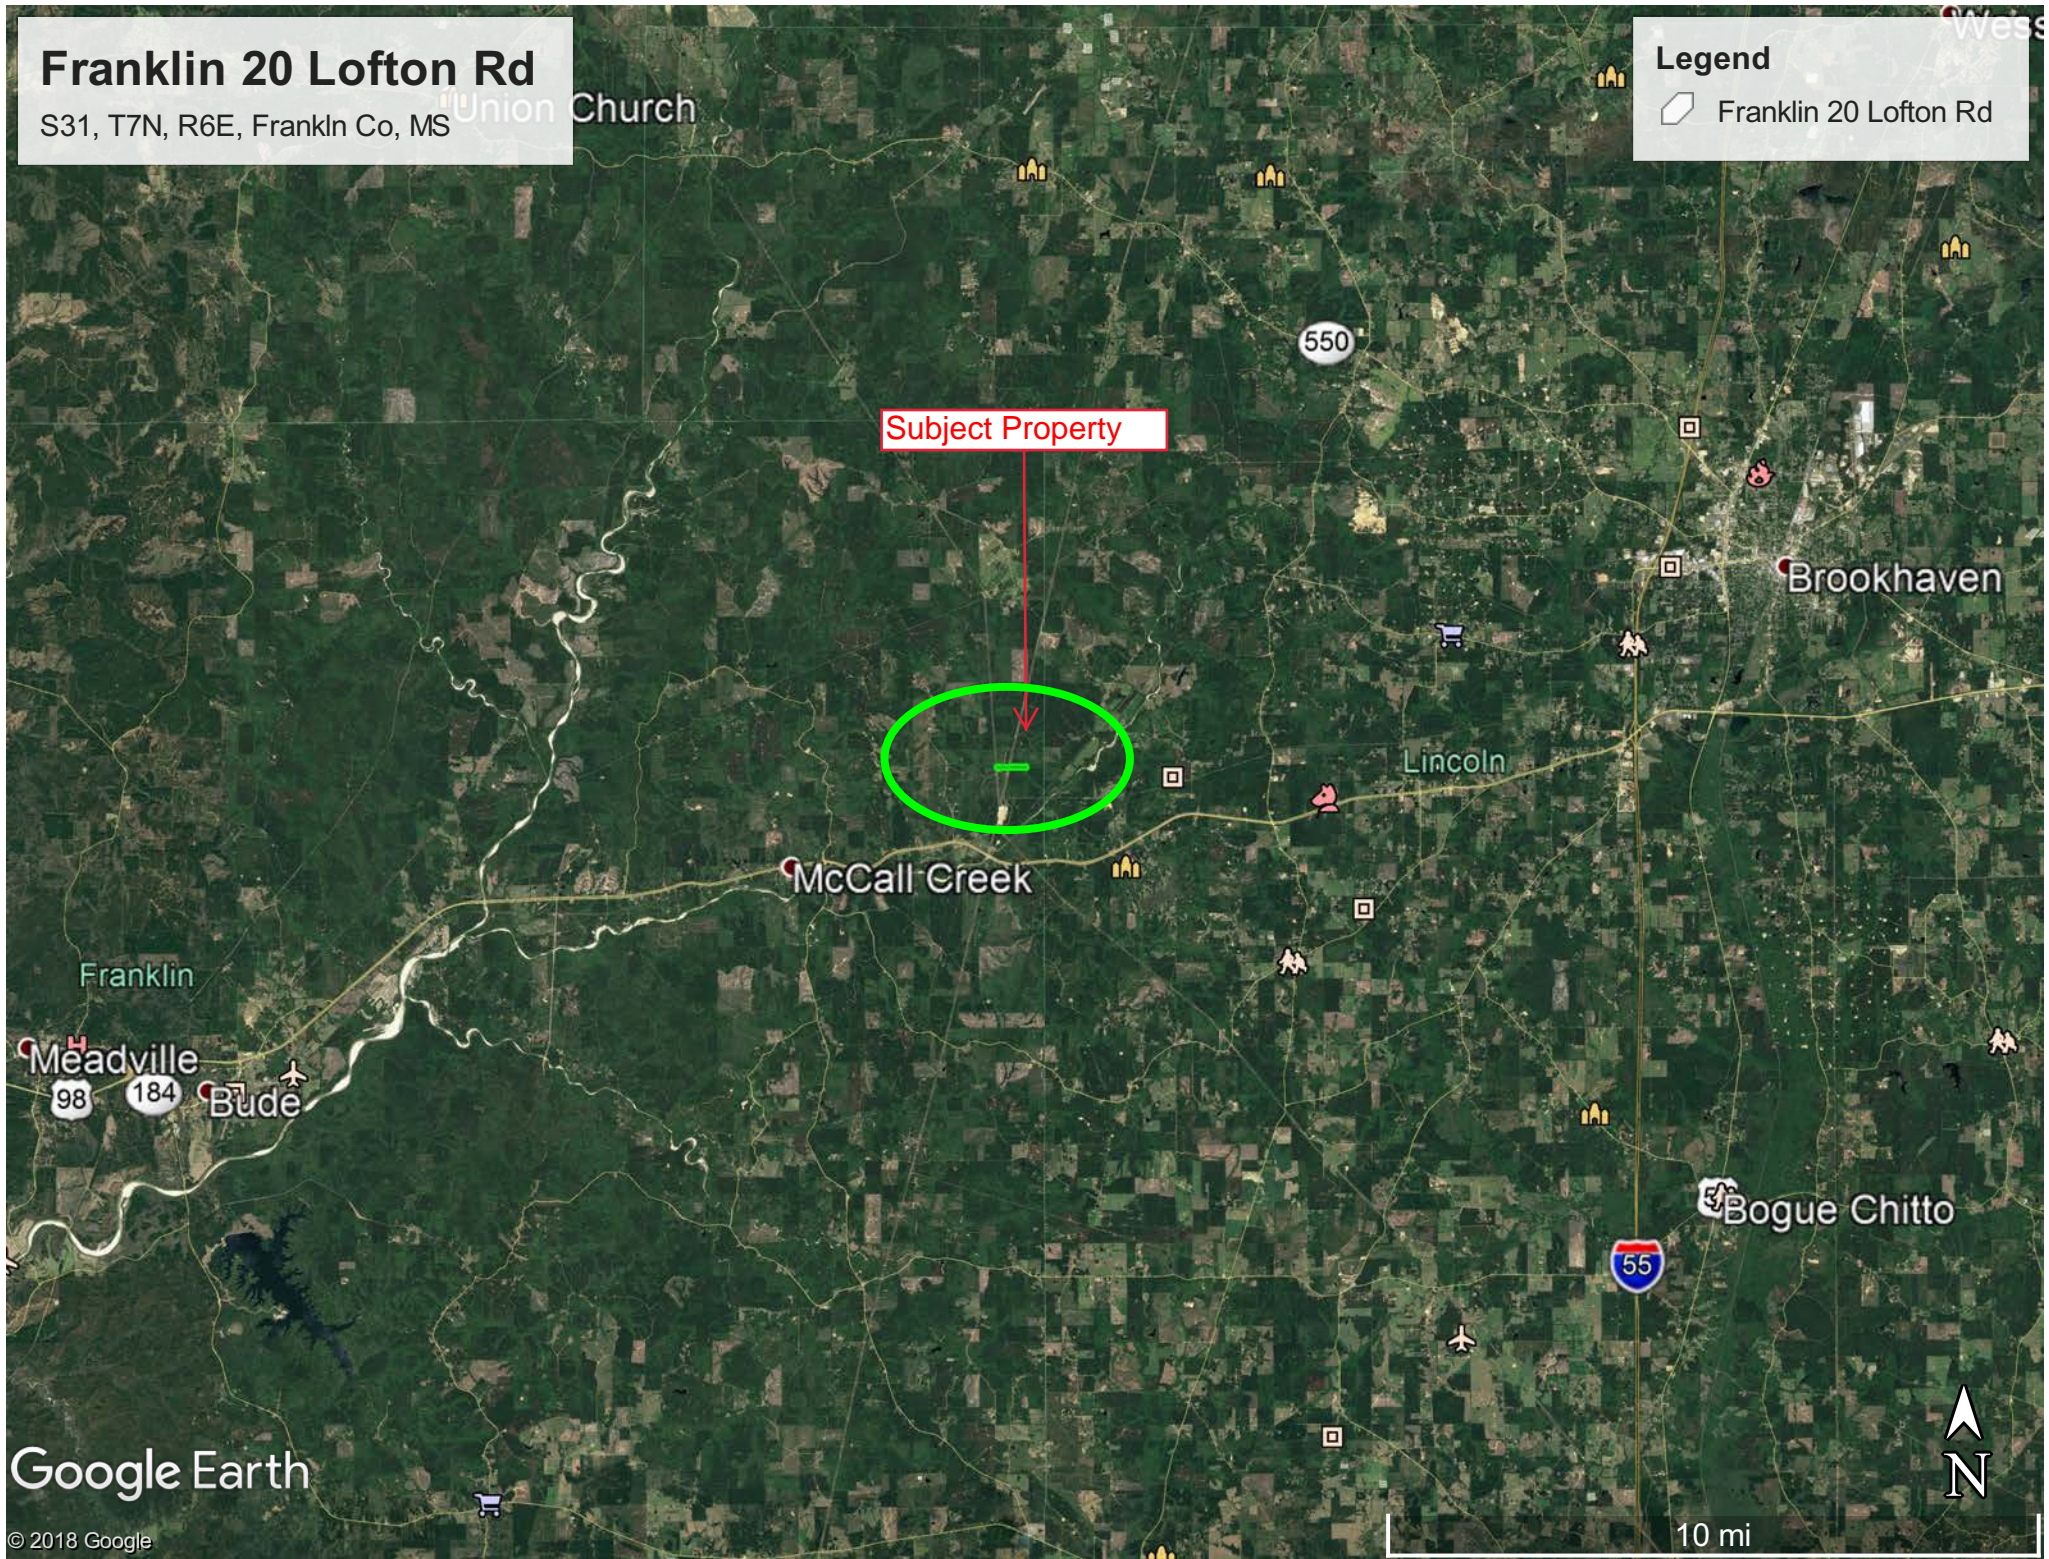

Franklin 20 Lofton Rd

S31, T7N, R6E, Frankln Co, MS

Legend

Franklin 20 Lofton Rd

Subject Property

Franklin 20 Lofton Rd

S31, T7N, R6E, Frankln Co, MS

Legend

 Franklin 20 Lofton Rd

Lucien

84

Google Earth

© 2018 Google

1 mi

Franklin 20 Lofton Rd

S31, T7N, R6E, Frankln Co, MS

Legend

 Franklin 20 Lofton Rd

Google Earth

© 2018 Google

1000 ft

Franklin 20 Lofton Rd

S31, T7N, R6E, Frankln Co, MS

Legend

 Franklin 20 Lofton Rd

Google Earth

© 2018 Google

1000 ft