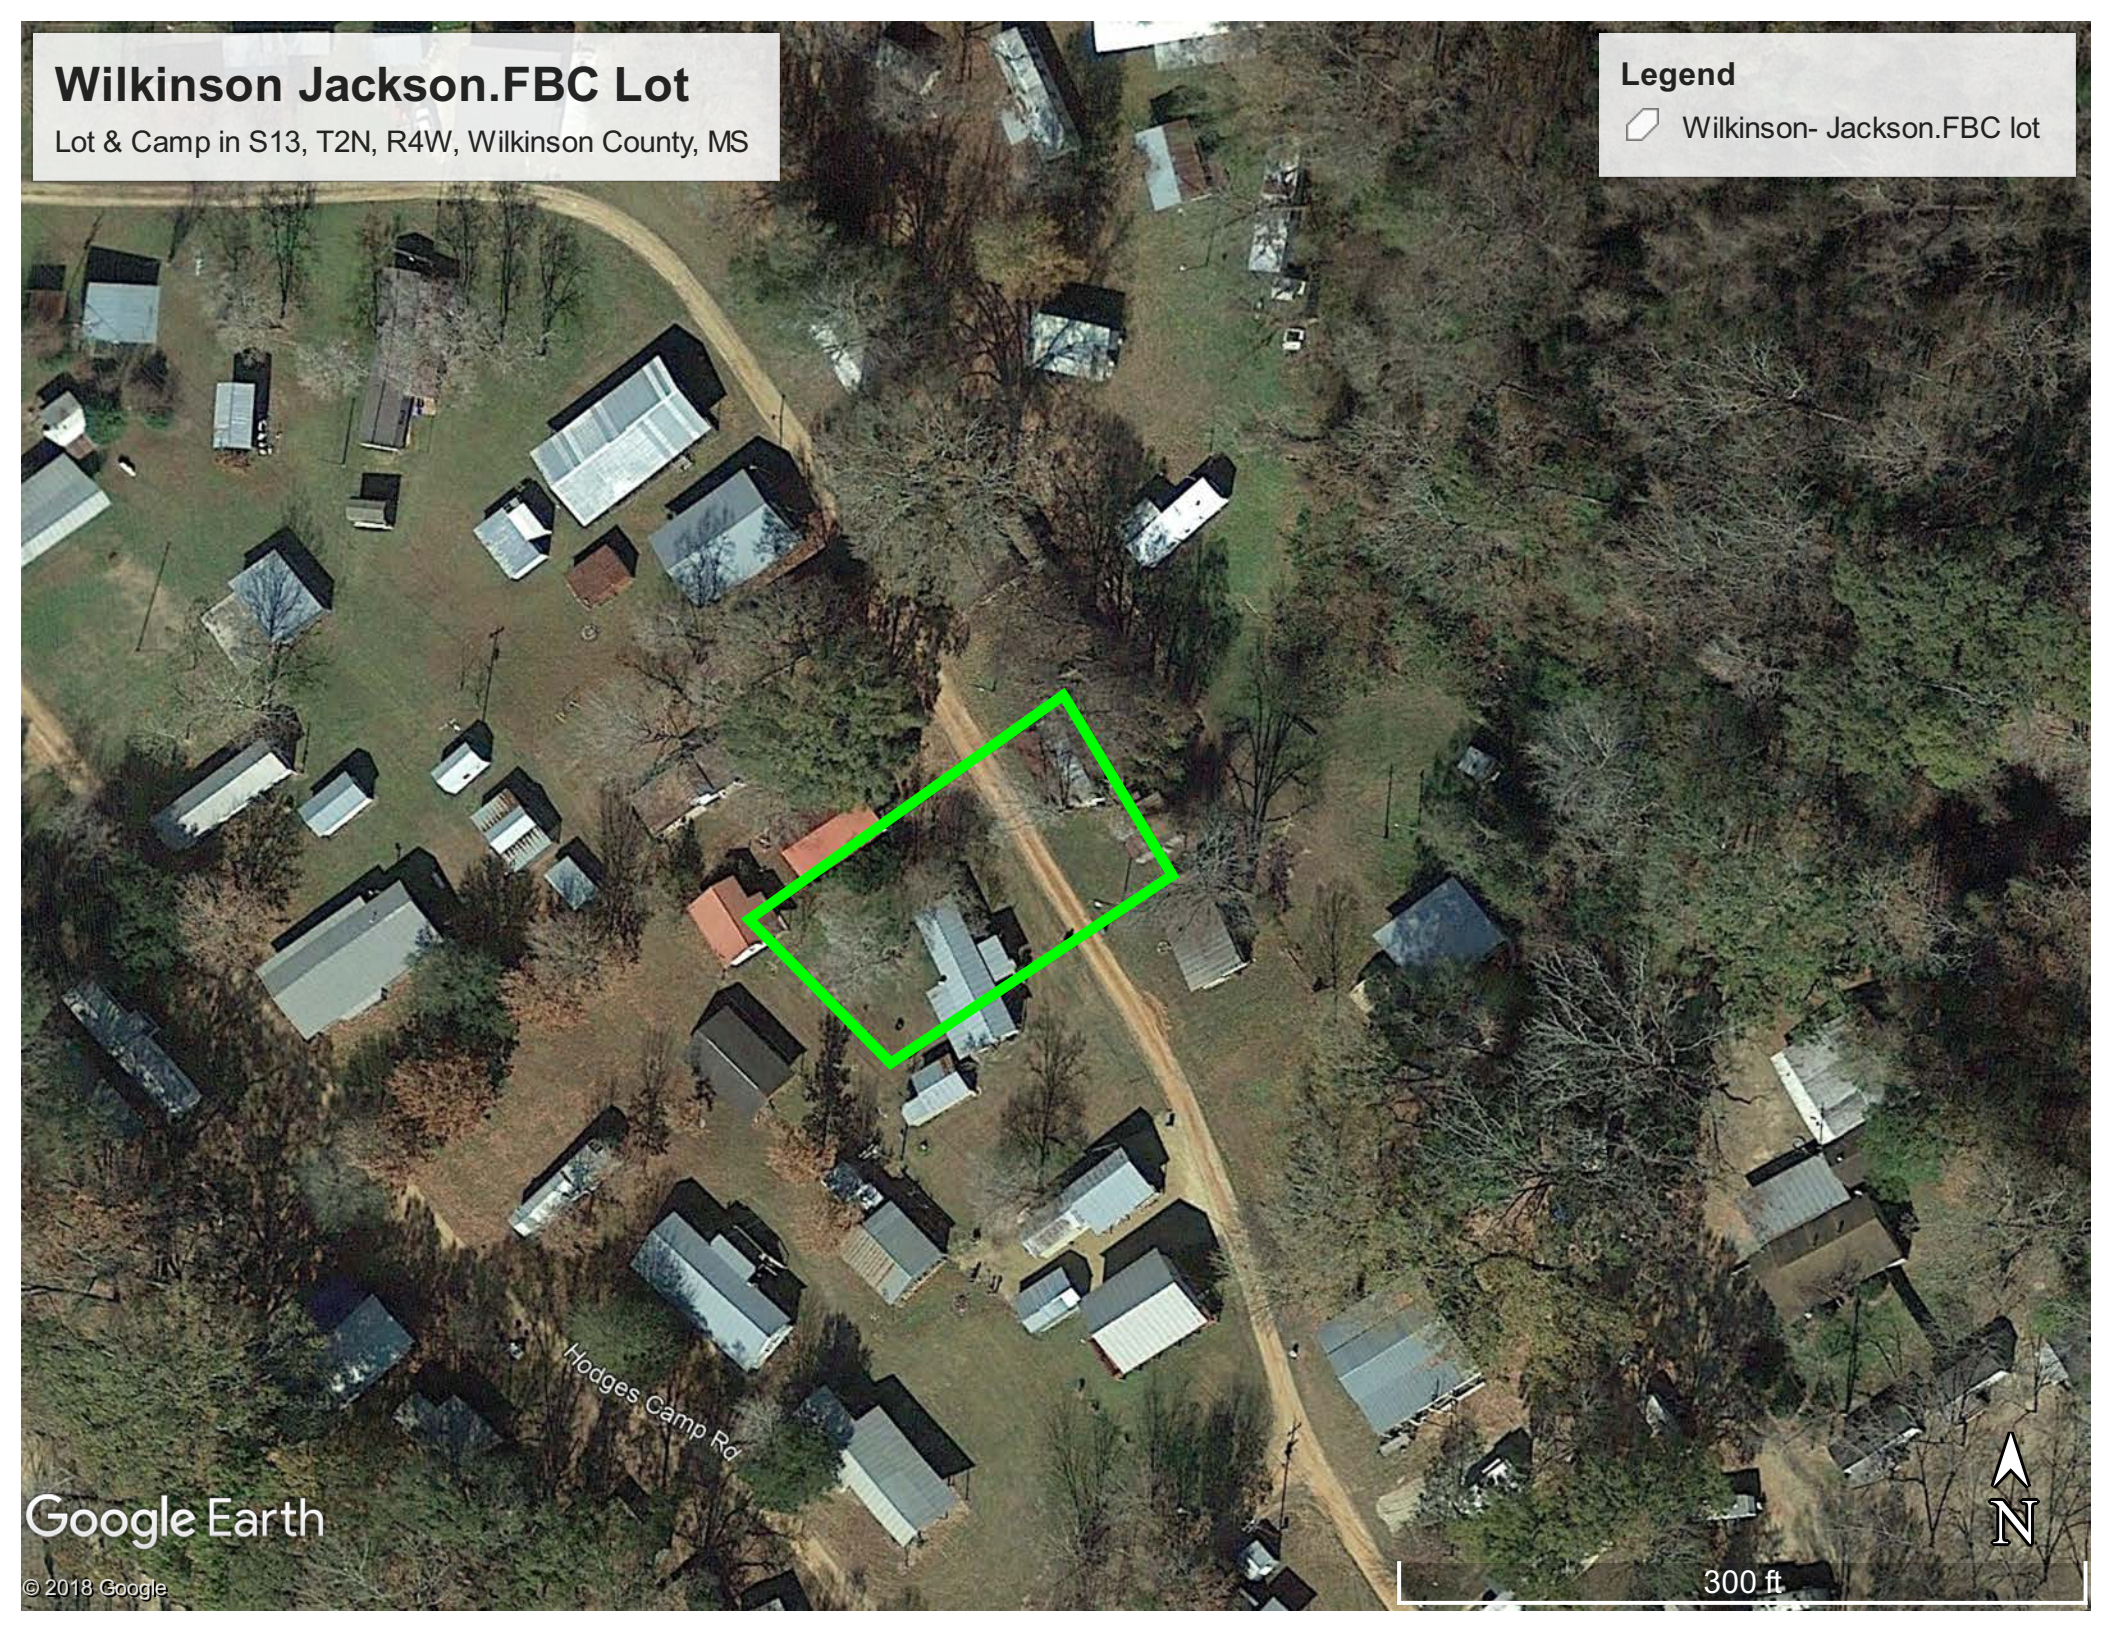

## Legend

 Wilkinson- Jackson.FBC lot

Google Earth

© 2018 Google

1000 ft

## Legend

 Wilkinson- Jackson.FBC lot

Hodges Camp Rd

300 ft

Google Earth

© 2018 Google