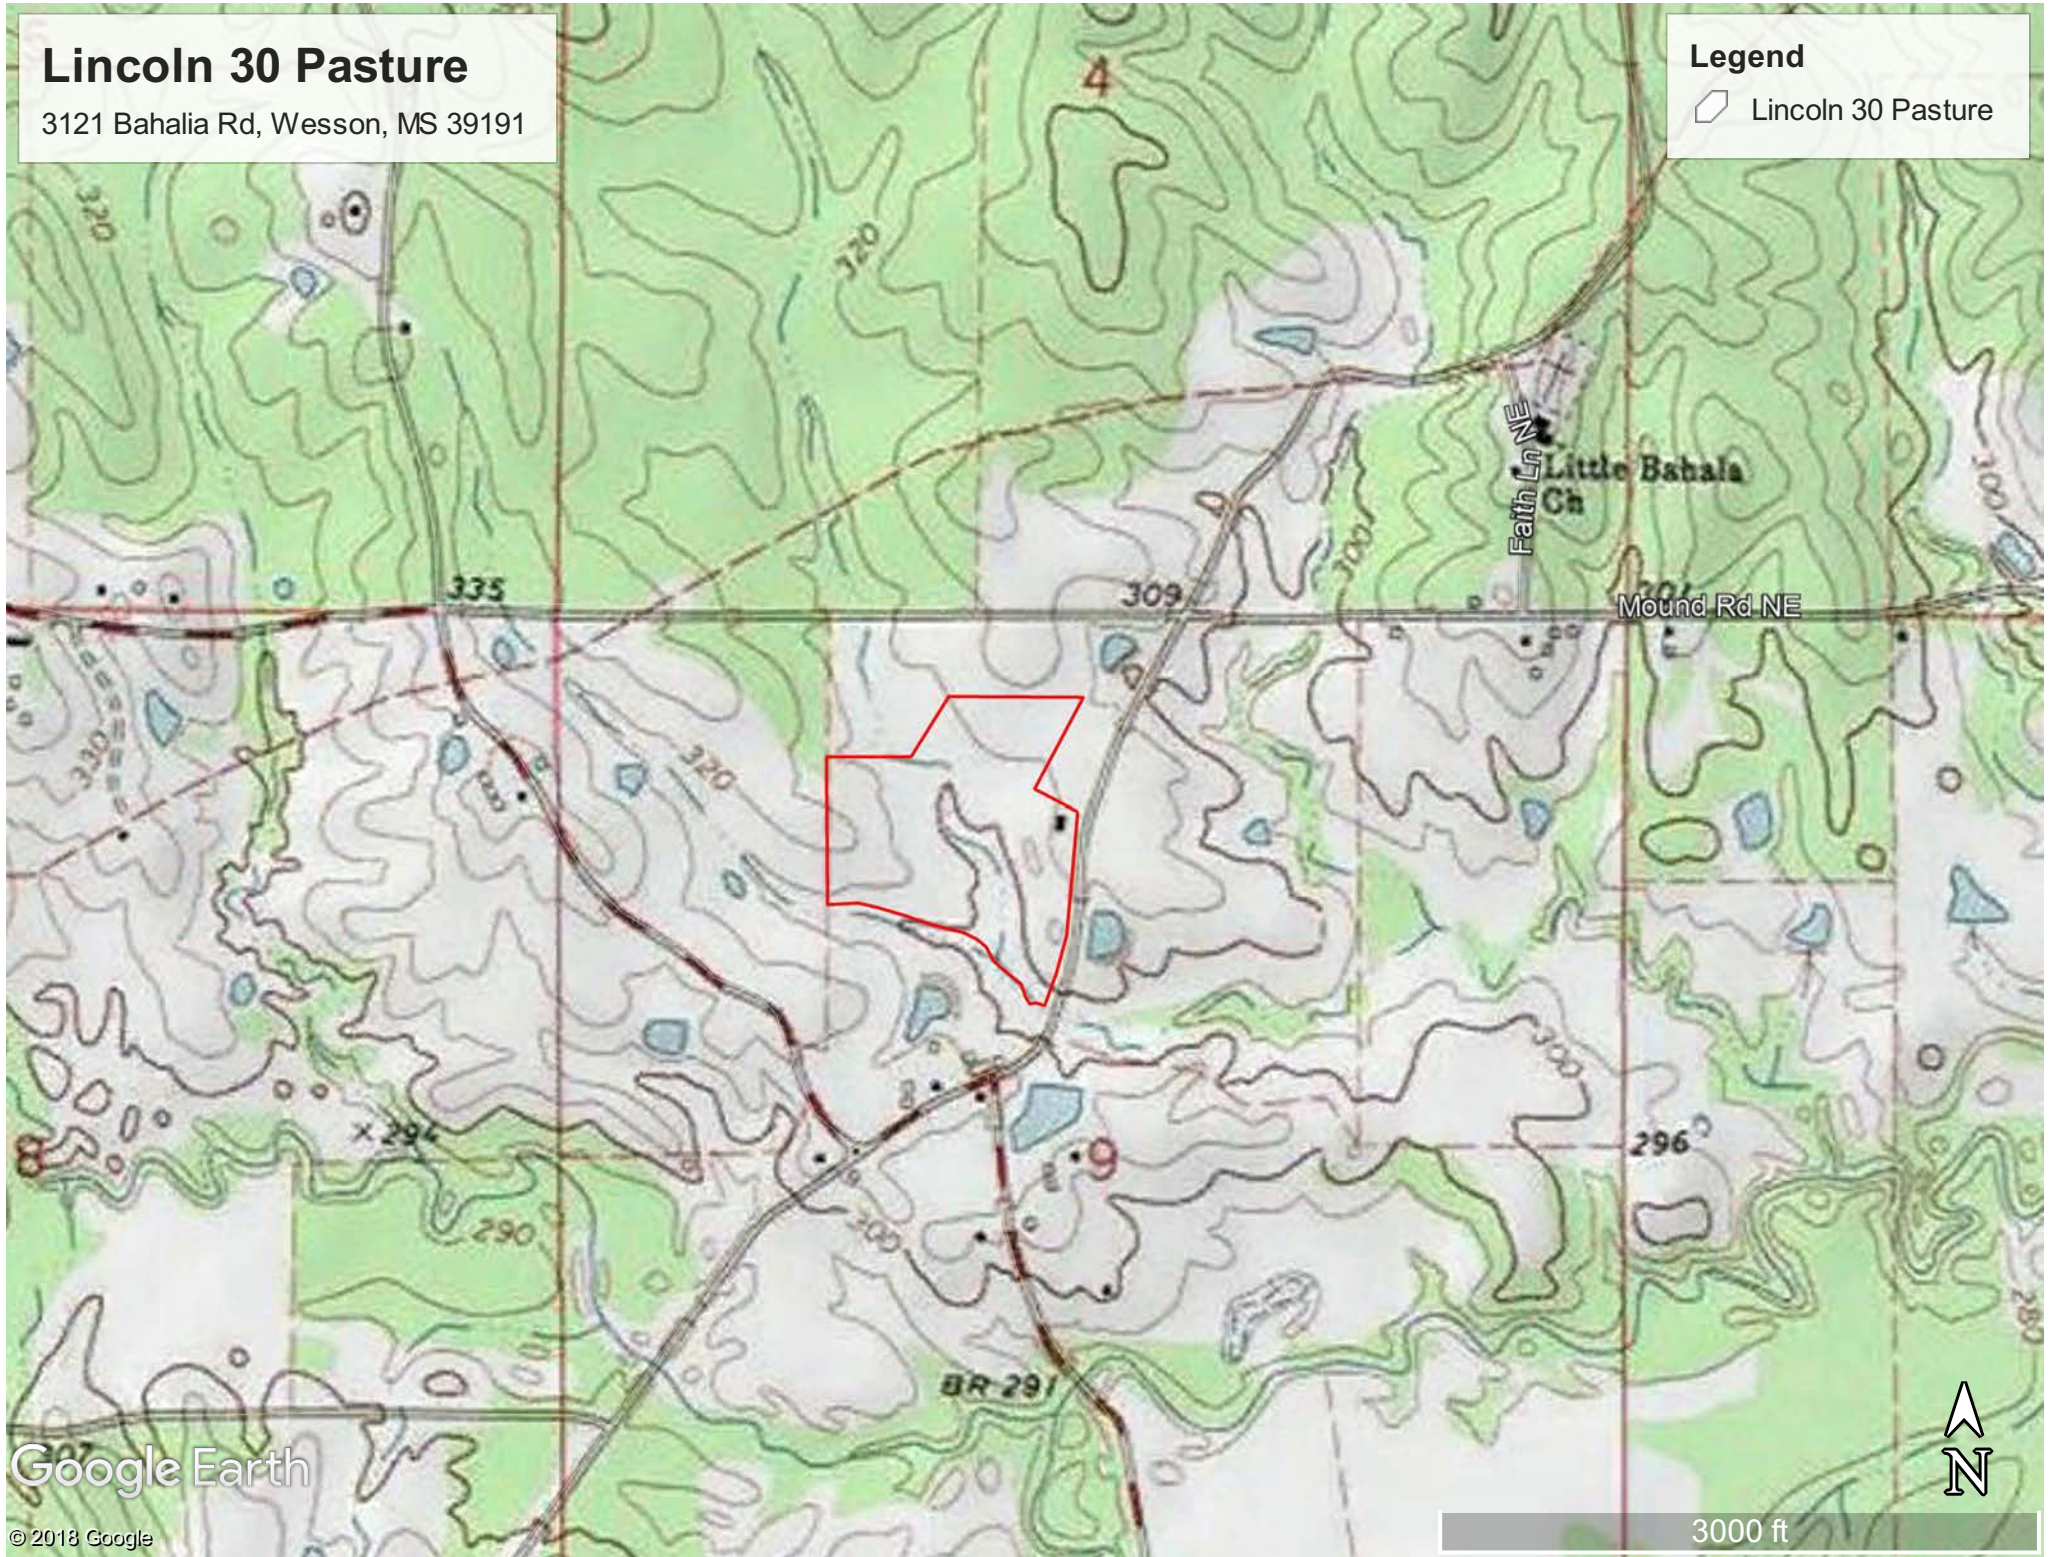

## Legend

 Lincoln 30 Pasture

Beard Rd NE

*additional  
39 ac available*

Port Barry Ln NE

Bahalia Rd NE

Google Earth

© 2018 Google

## Legend

 Lincoln 30 Pasture

Google Earth

© 2018 Google

3000 ft