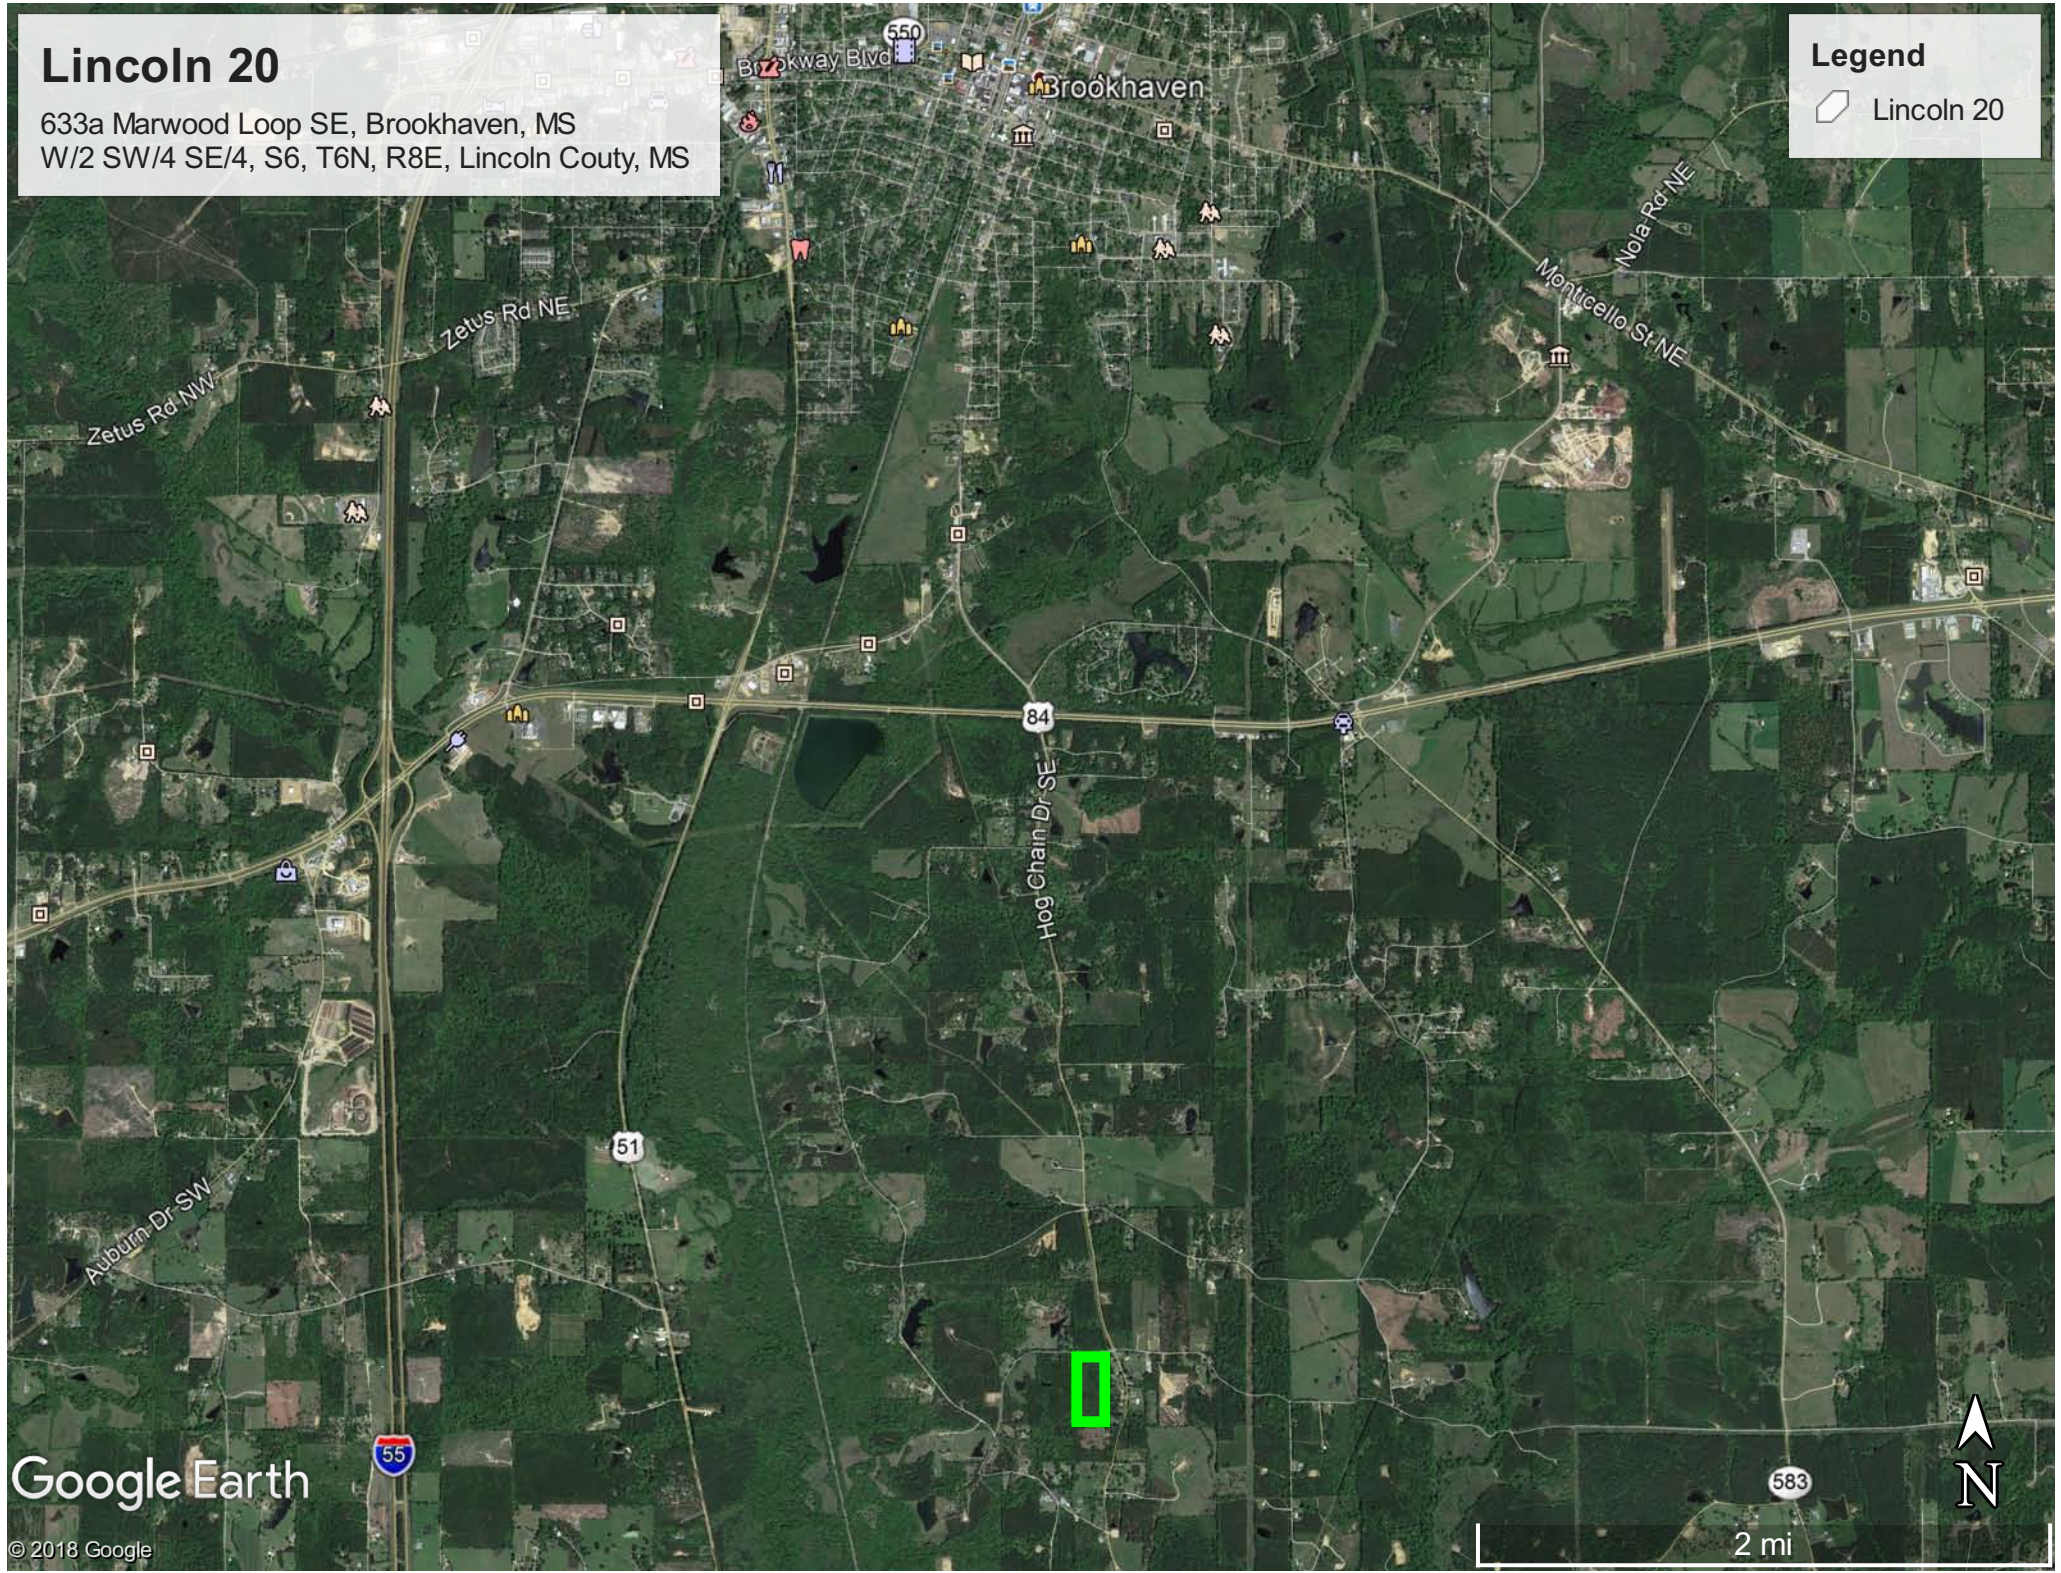

# Lincoln 20

633a Marwood Loop SE, Brookhaven, MS  
W/2 SW/4 SE/4, S6, T6N, R8E, Lincoln Couty, MS

## Legend

 Lincoln 20

## Legend

 Lincoln 20

Google Earth

© 2018 Google

1000 ft