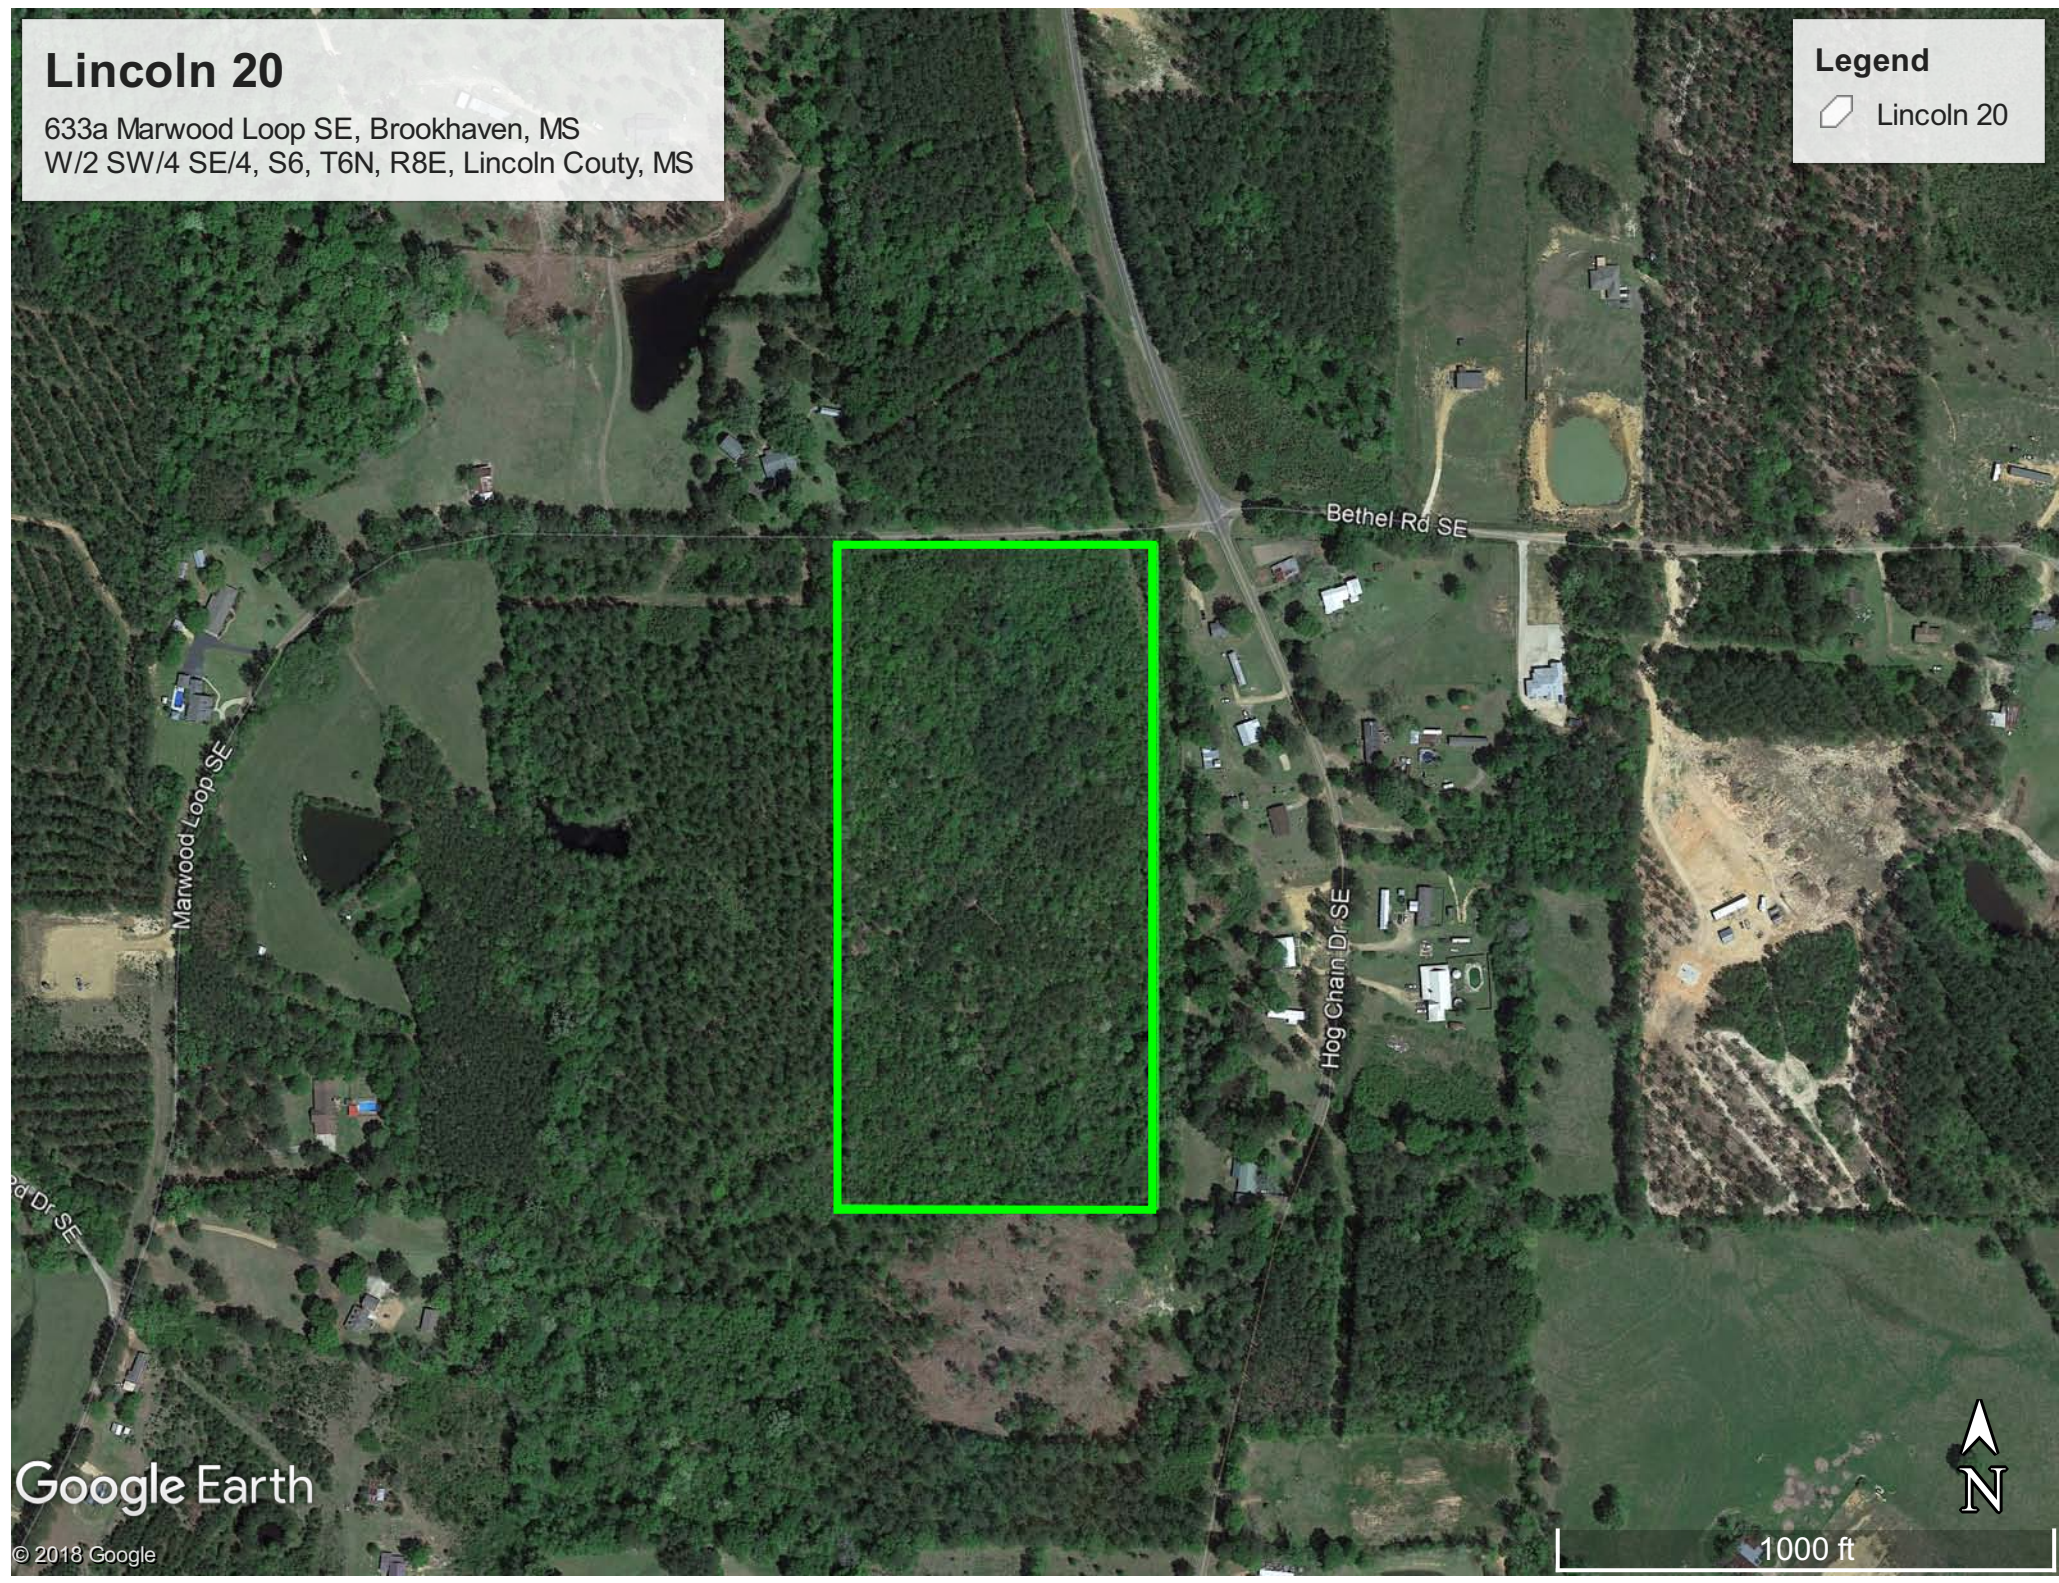

# Lincoln 20

633a Marwood Loop SE, Brookhaven, MS  
W/2 SW/4 SE/4, S6, T6N, R8E, Lincoln Couty, MS

## Legend

 Lincoln 20

## Legend

 Lincoln 20

Google Earth

© 2018 Google

1000 ft