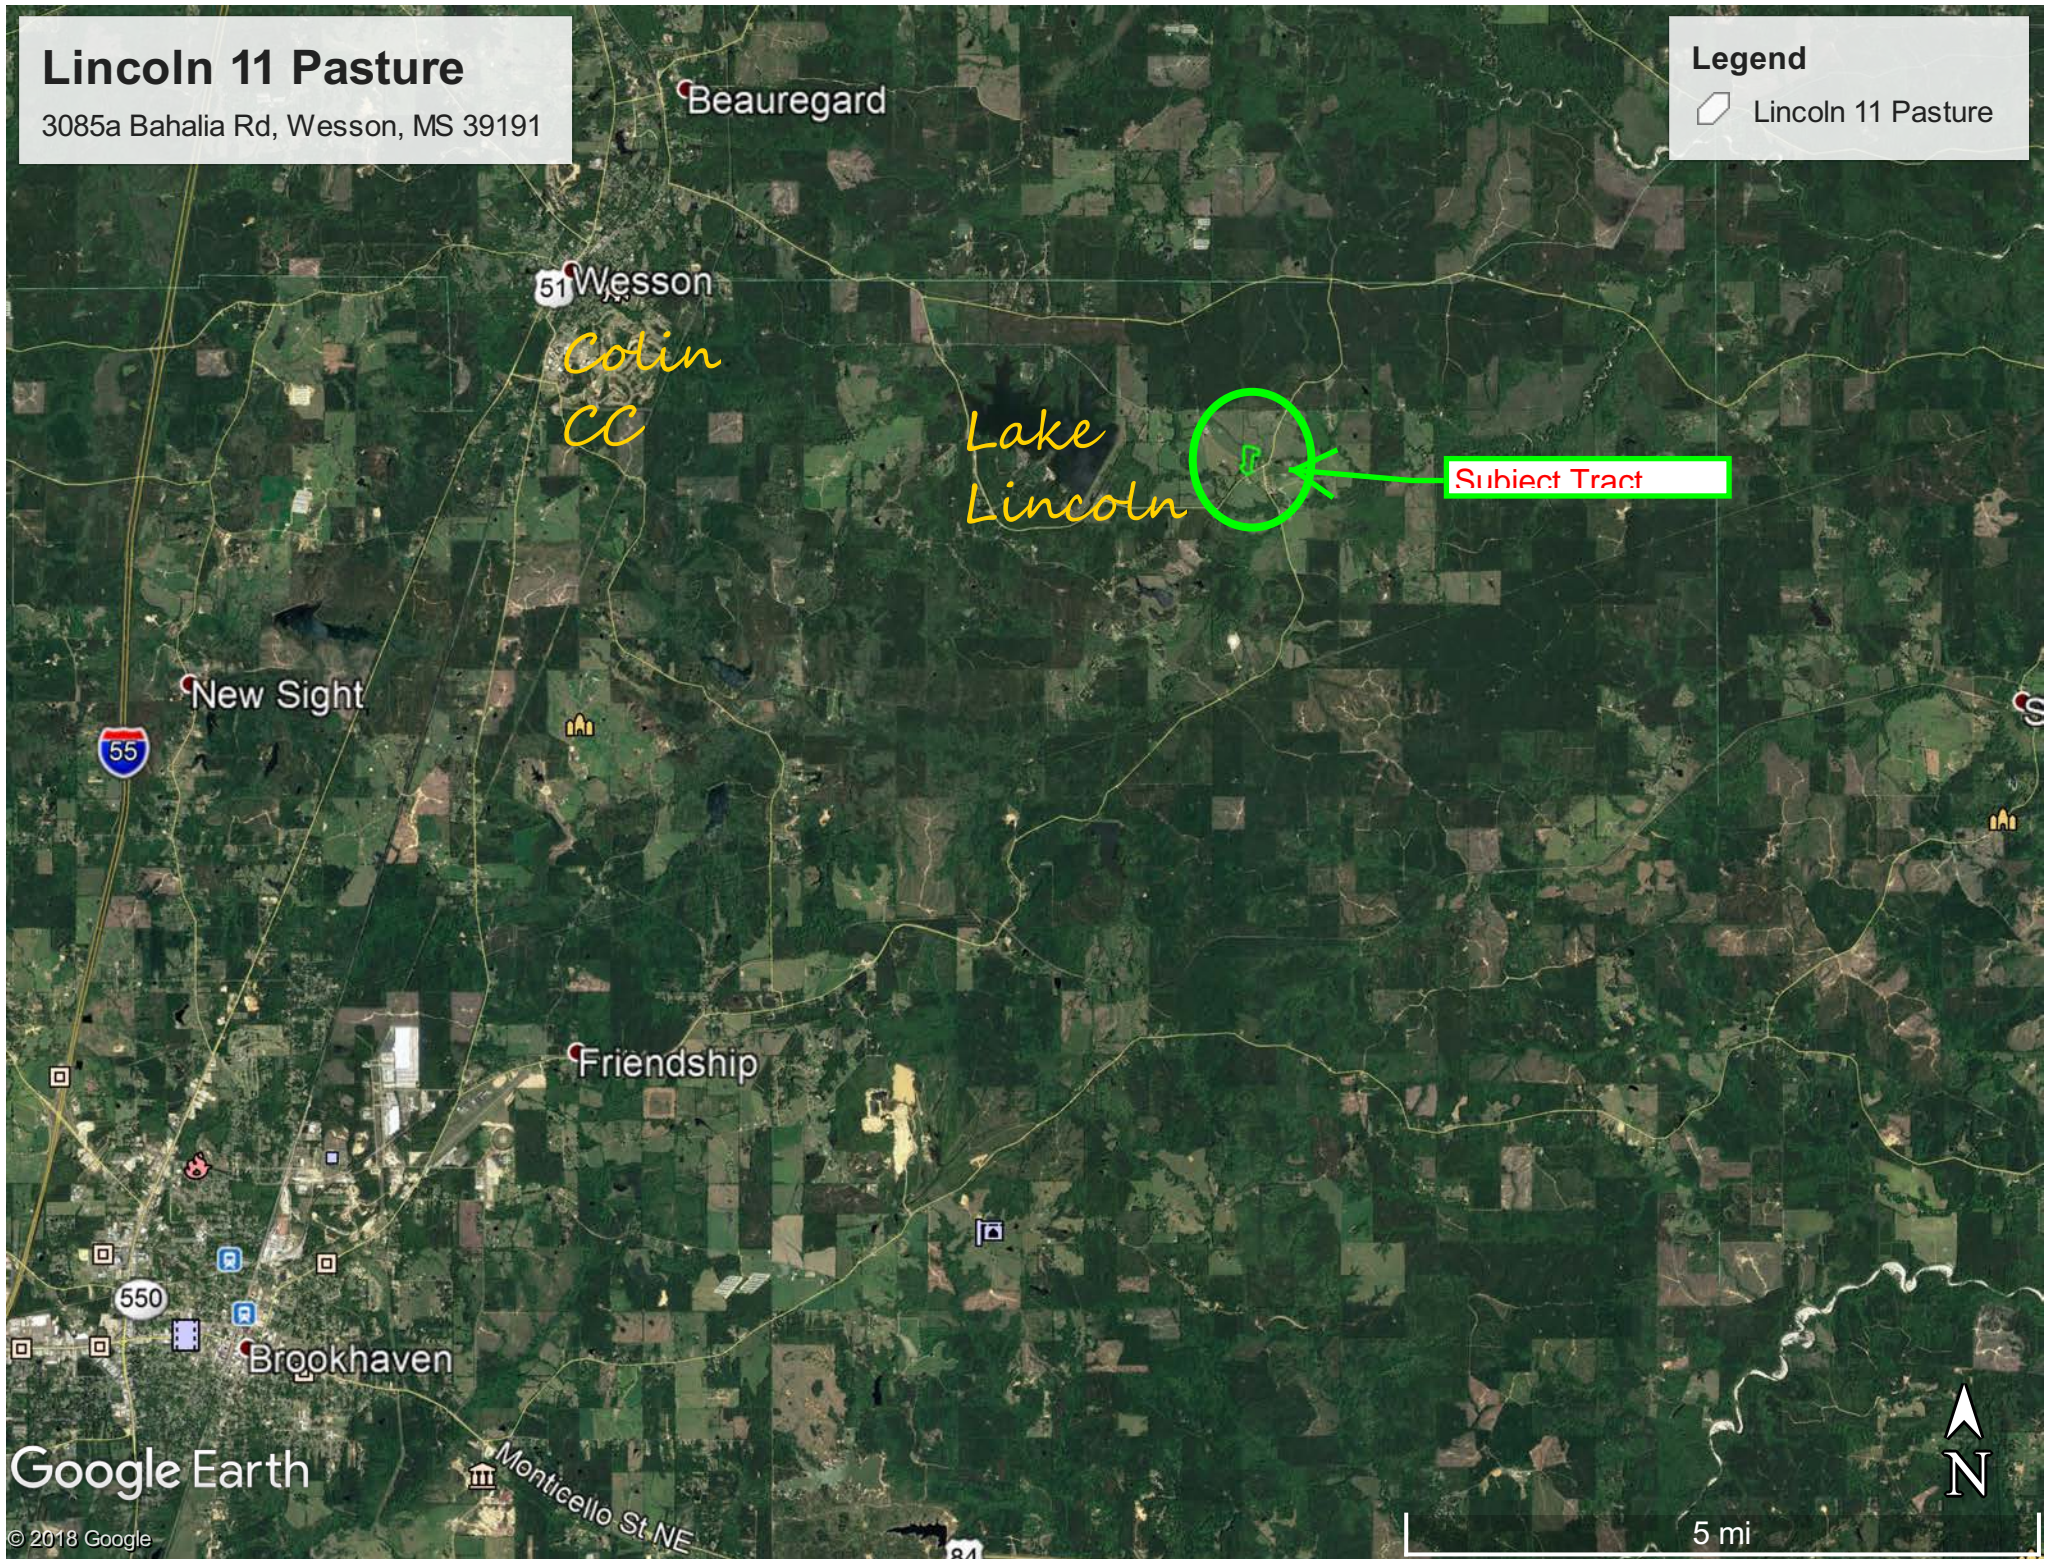

Lincoln 11 Pasture

3085a Bahalia Rd, Wesson, MS 39191

Legend

 Lincoln 11 Pasture

*Colin
CC*

*Lake
Lincoln*

Subject Tract

Google Earth

© 2018 Google

5 mi

Lincoln 11 Pasture

3085a Bahalia Rd, Wesson, MS 39191

Legend

 Lincoln 30 Pasture

Google Earth

© 2018 Google

700 ft