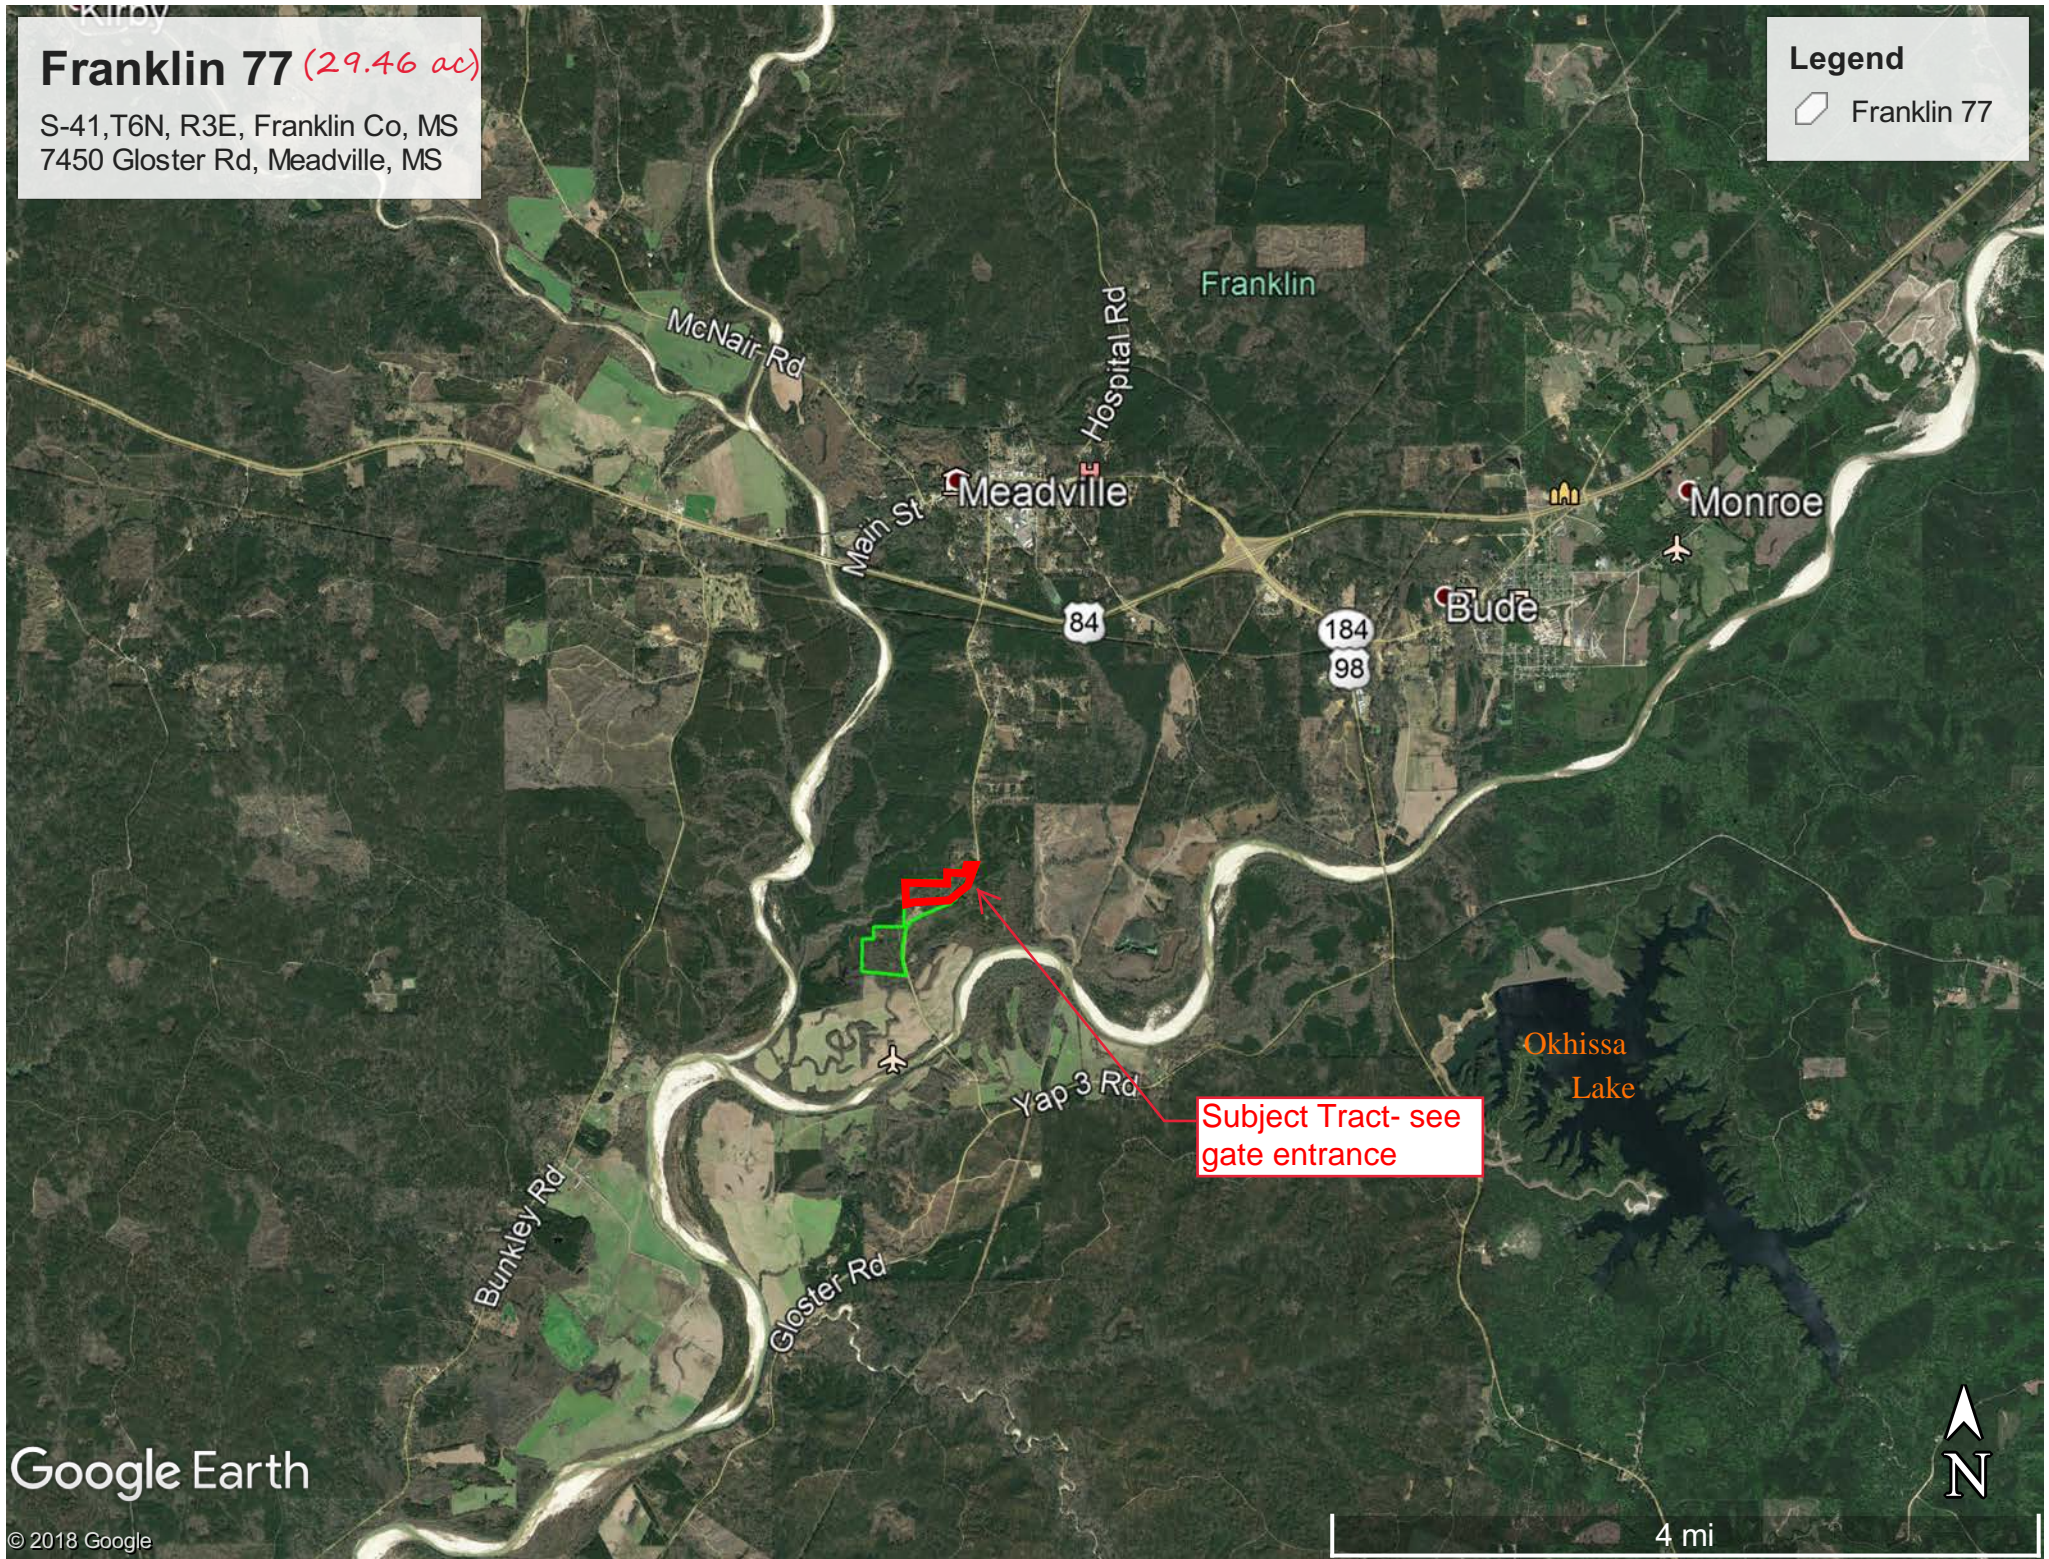

Franklin 77 (29.46 ac)

S-41, T6N, R3E, Franklin Co, MS
7450 Gloster Rd, Meadville, MS

Legend

 Franklin 77

Subject Tract- see gate entrance

Franklin 77 (29.46 ac)

S-41, T6N, R3E, Franklin Co, MS
7450 Gloster Rd, Meadville, MS

Legend

 Franklin 77

Wilkinson Ln S

See gate to subject property

Gloster Rd

Google Earth

© 2018 Google

4000 ft

Franklin 77 (29.46 ac)

S-41, T6N, R3E, Franklin Co, MS
7450 Gloster Rd, Meadville, MS

Legend

 Franklin 77

Subject Tract

Bunkley Rd

Gloster Rd

Yap 3 Rd

Google Earth

© 2018 Google

1 mi

Franklin 77 (29.46 ac)

S-41, T6N, R3E, Franklin Co, MS
7450 Gloster Rd, Meadville, MS

Legend

 Franklin 77