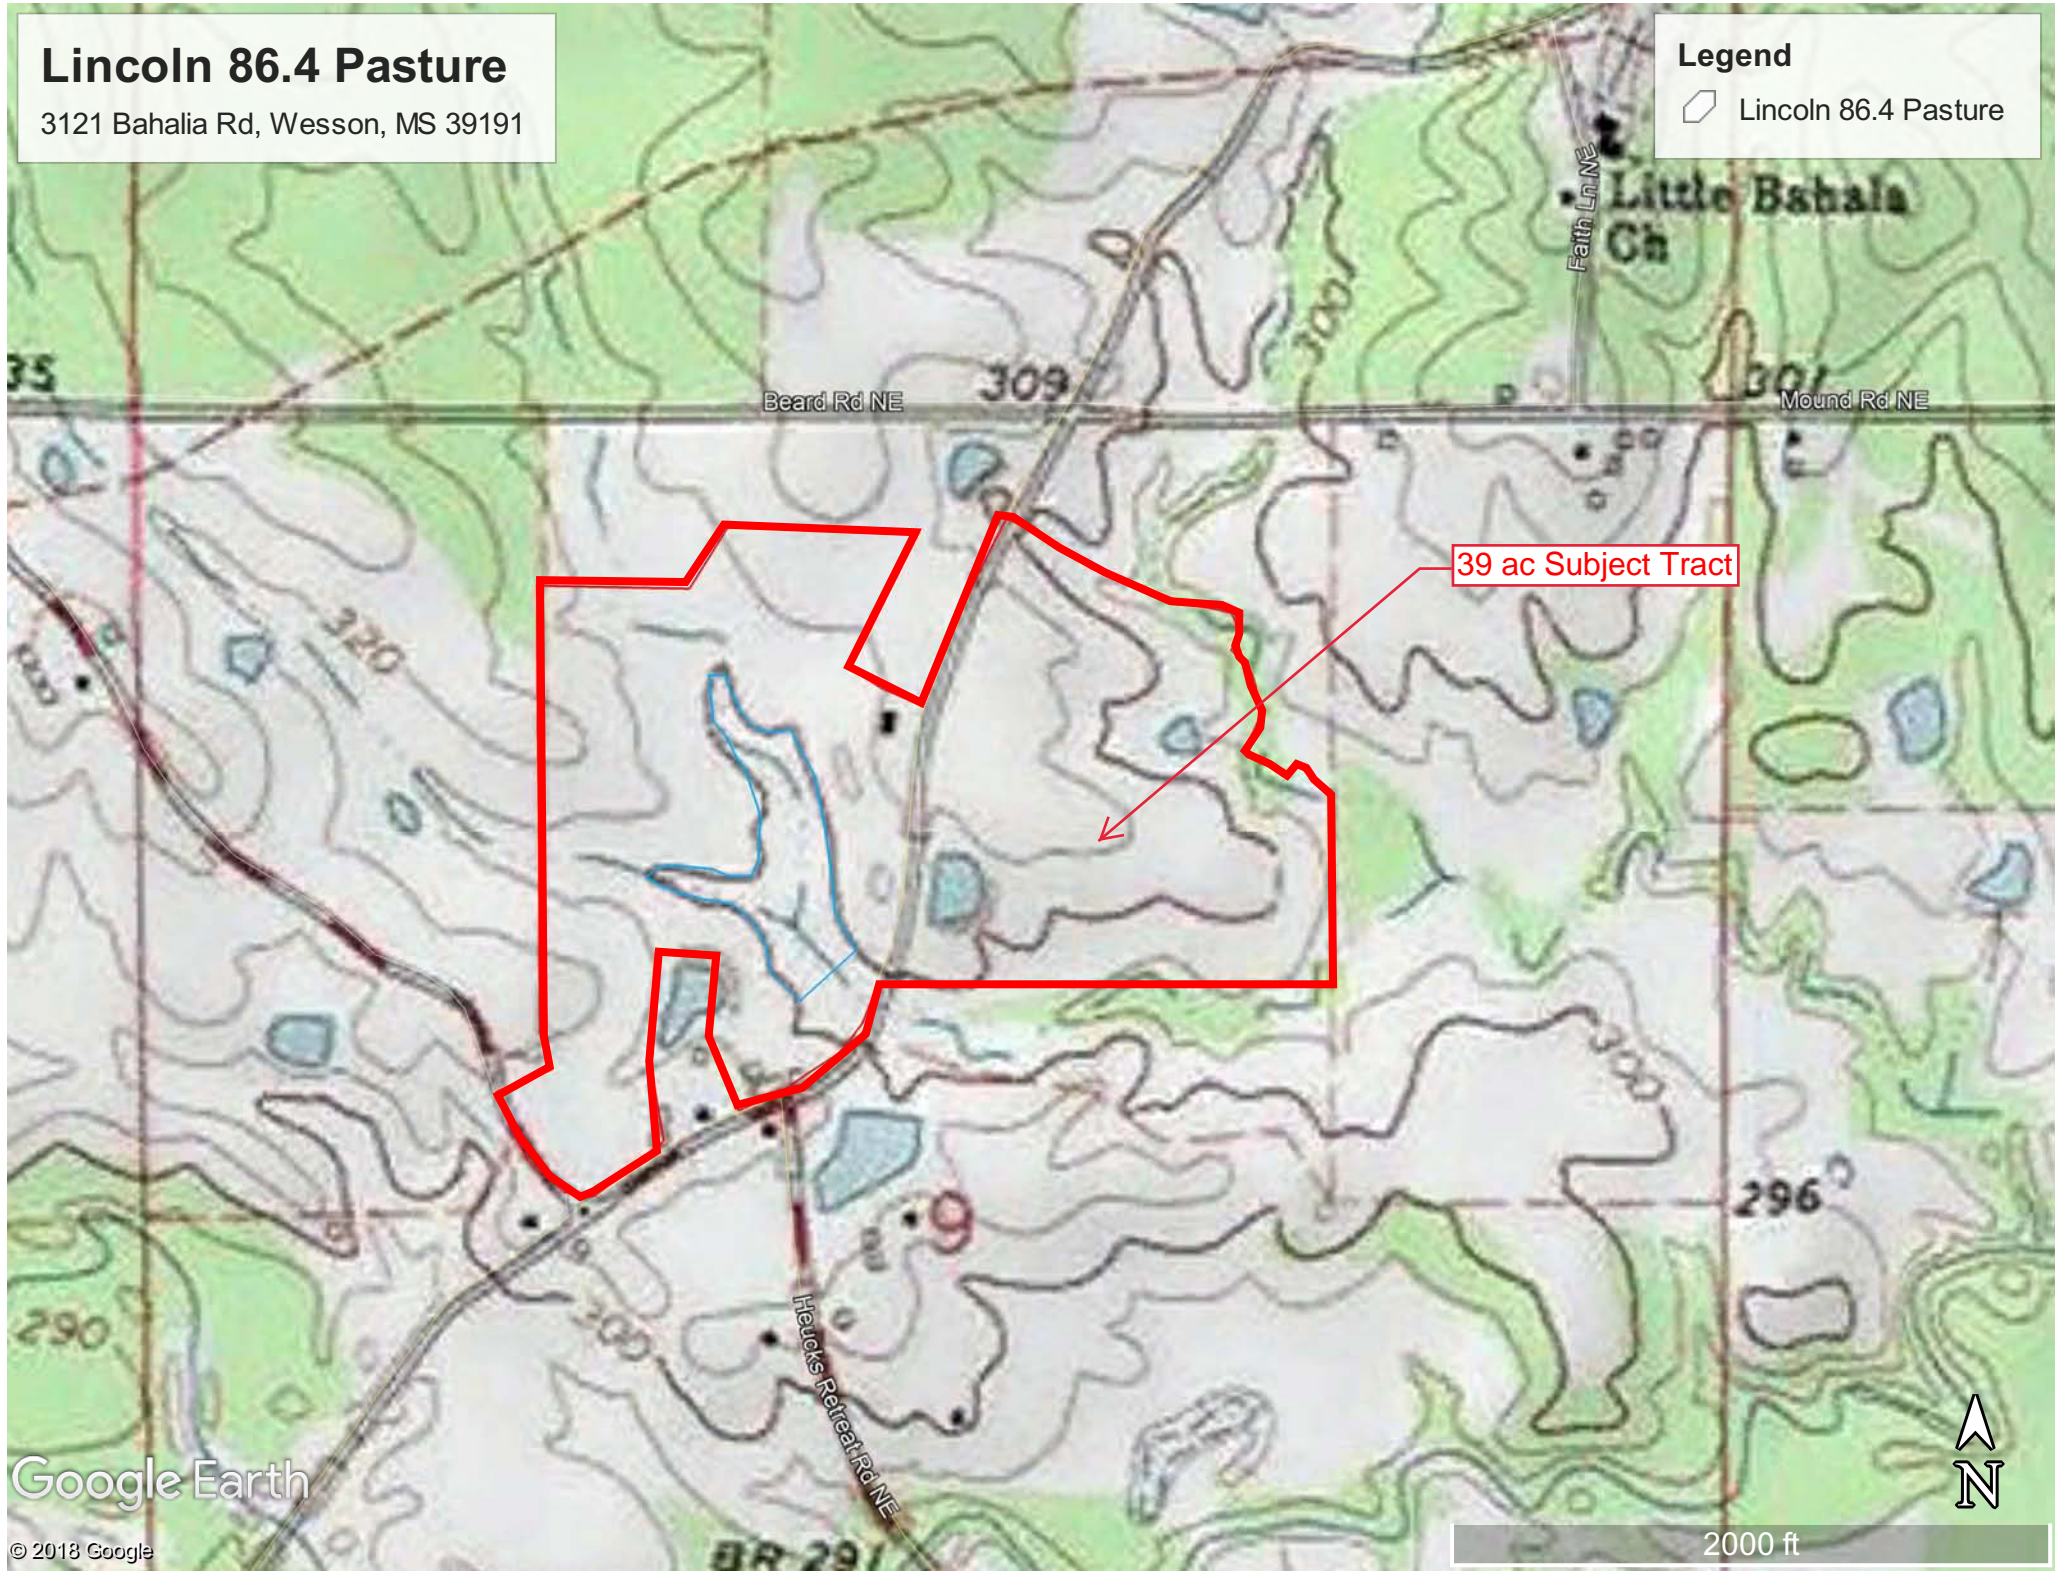

## Legend

 Lincoln 86.4 Pasture

39 ac +/- Subject Tract

Google Earth

© 2018 Google

1000 ft

## Legend

 Lincoln 86.4 Pasture

39 ac Subject Tract

Google Earth

© 2018 Google

2000 ft

**TOTAL ACREAGE OF PROPERTY SURVEYED:  
±384.54 ACRES**

Additional Lands available