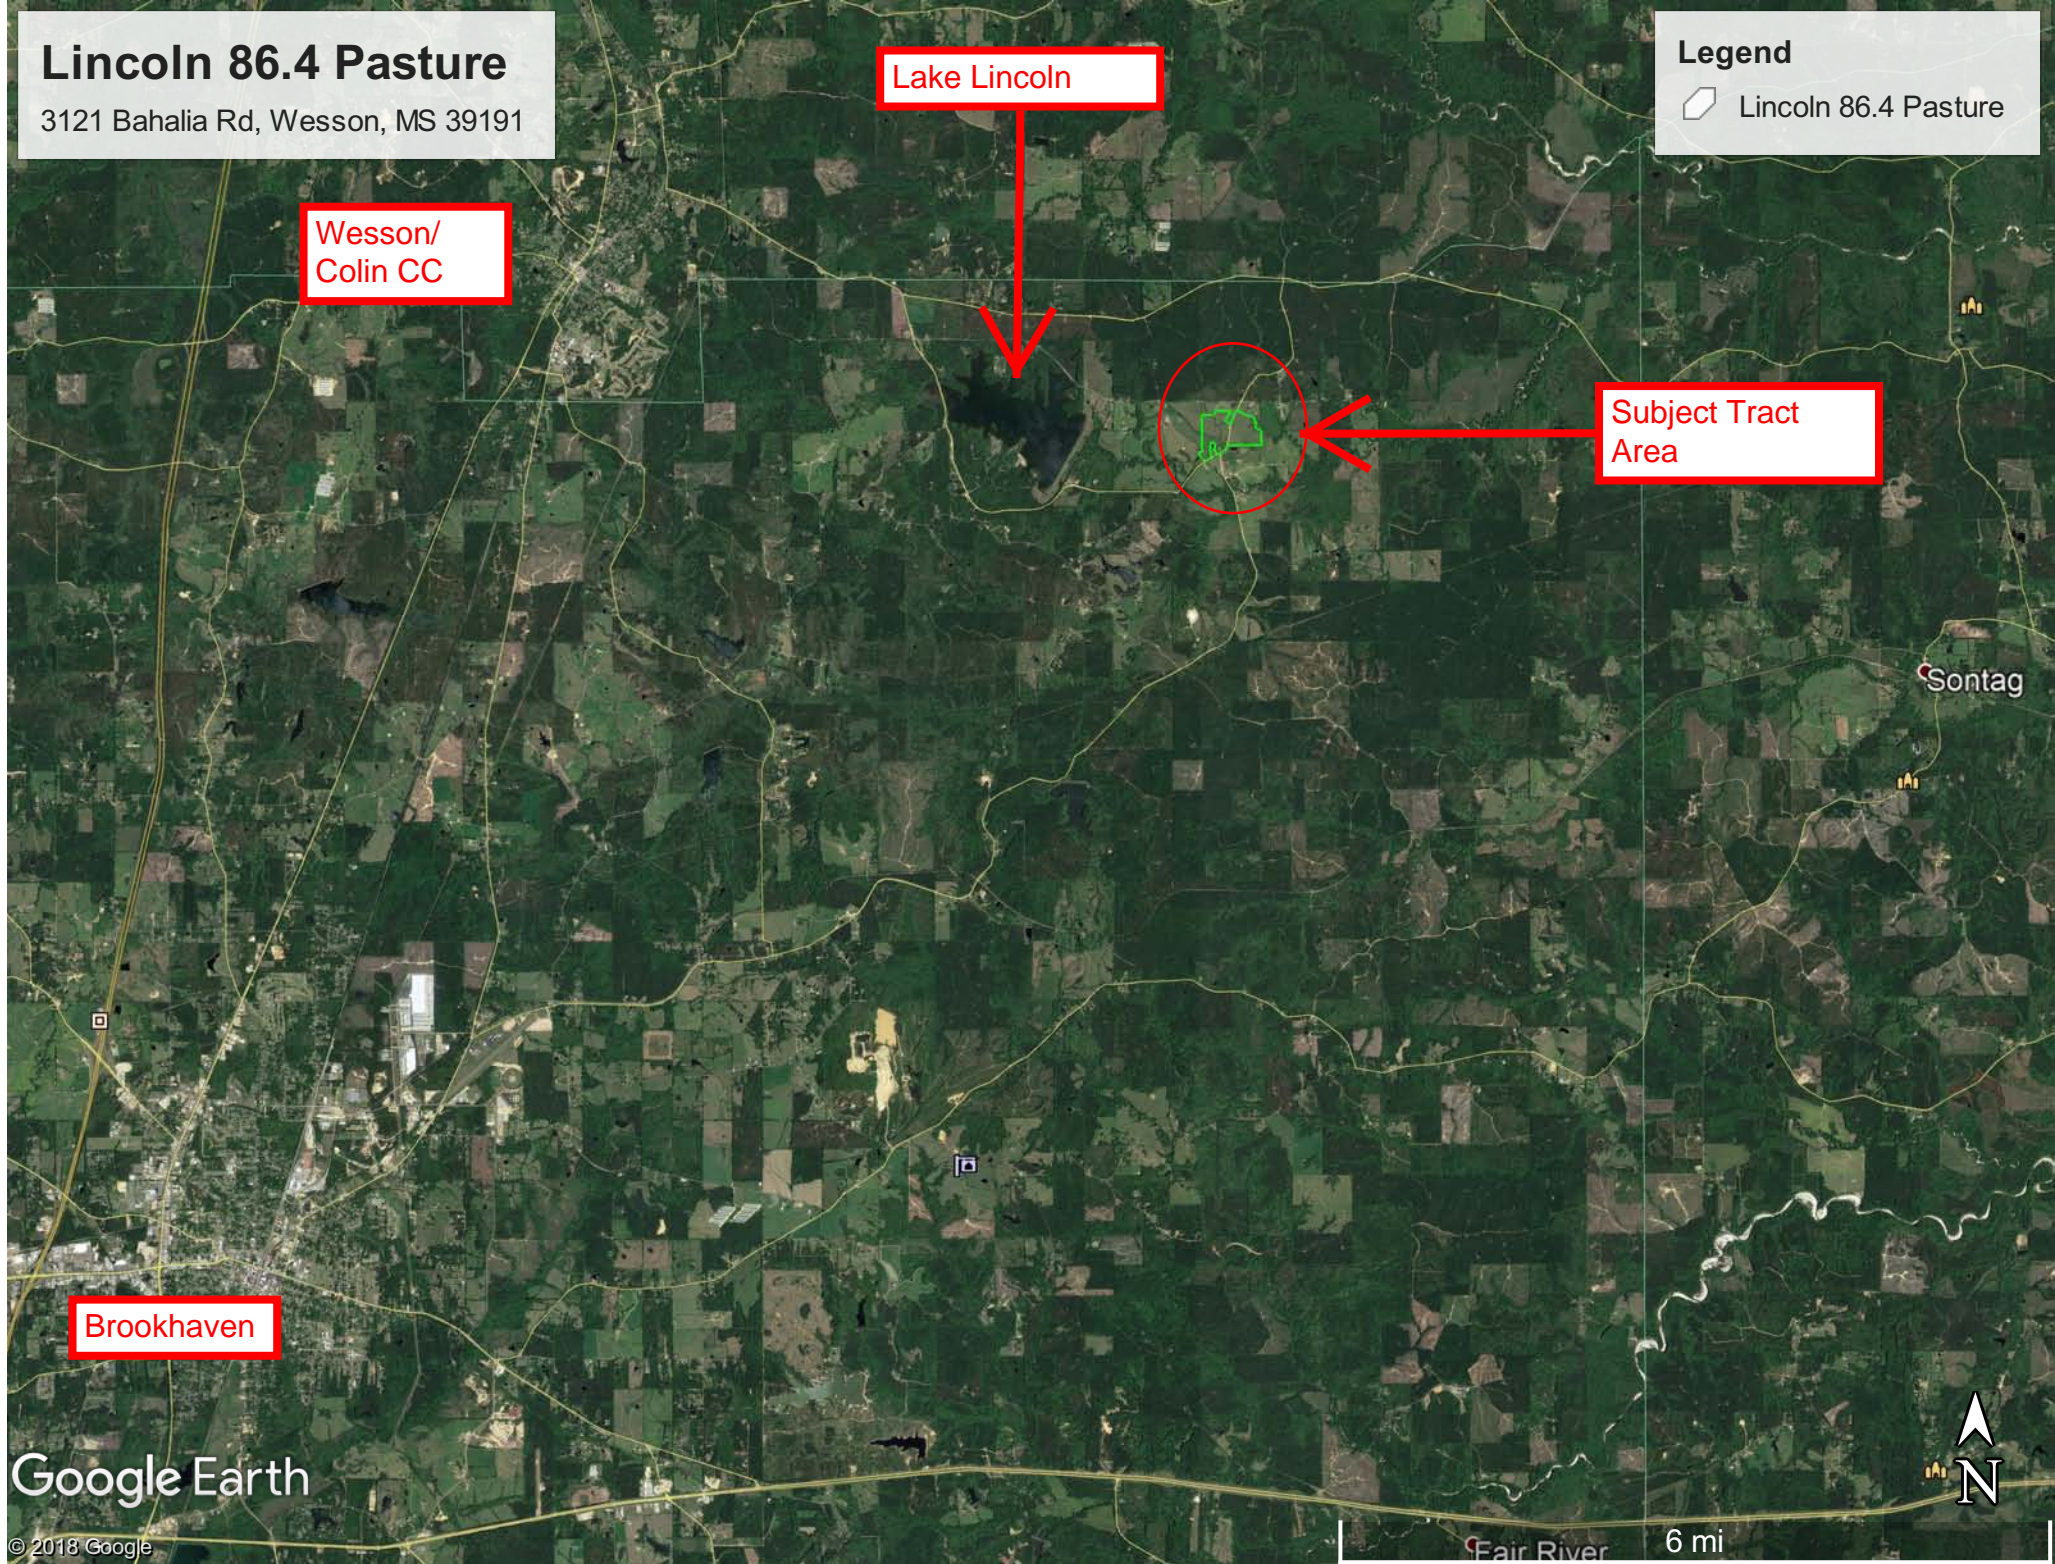

## Legend

 Lincoln 86.4 Pasture

Subject Tract  
Area

Brookhaven

Sontag

Google Earth

© 2018 Google

Fair River

6 mi

## Legend

 Lincoln 86.4 Pasture

39 ac +/- Subject Tract

Google Earth

© 2018 Google

1000 ft

## Legend

 Lincoln 86.4 Pasture

39 ac Subject Tract

Google Earth

© 2018 Google

2000 ft

**TOTAL ACREAGE OF PROPERTY SURVEYED:  
±384.54 ACRES**

Additional Lands available