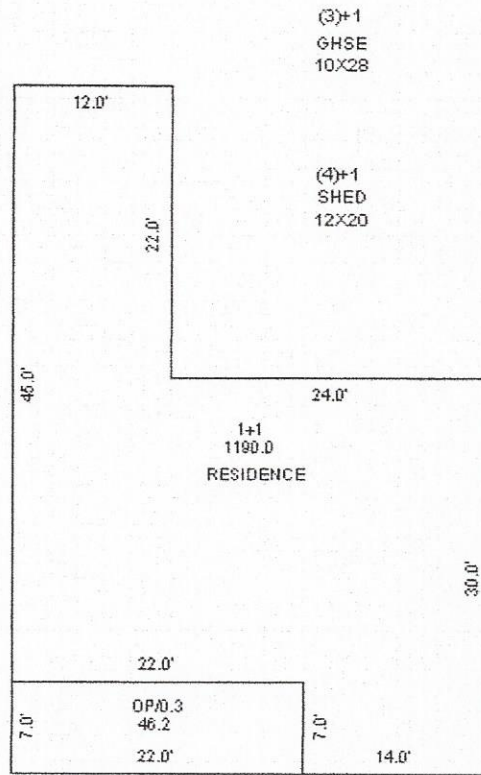

7

5

4

10

11

9

8

Google earth

© 2013 Google

Imagery Date: 3/13/2013 30°54'41.27" N 89°18'47.25" W elev 226 ft eye alt 1867 ft

1997

Sketch by Apex Inc.

B1+ 1956

Forrest County 40 acres

277 Hurricane Creek Rd Lumberton, MS