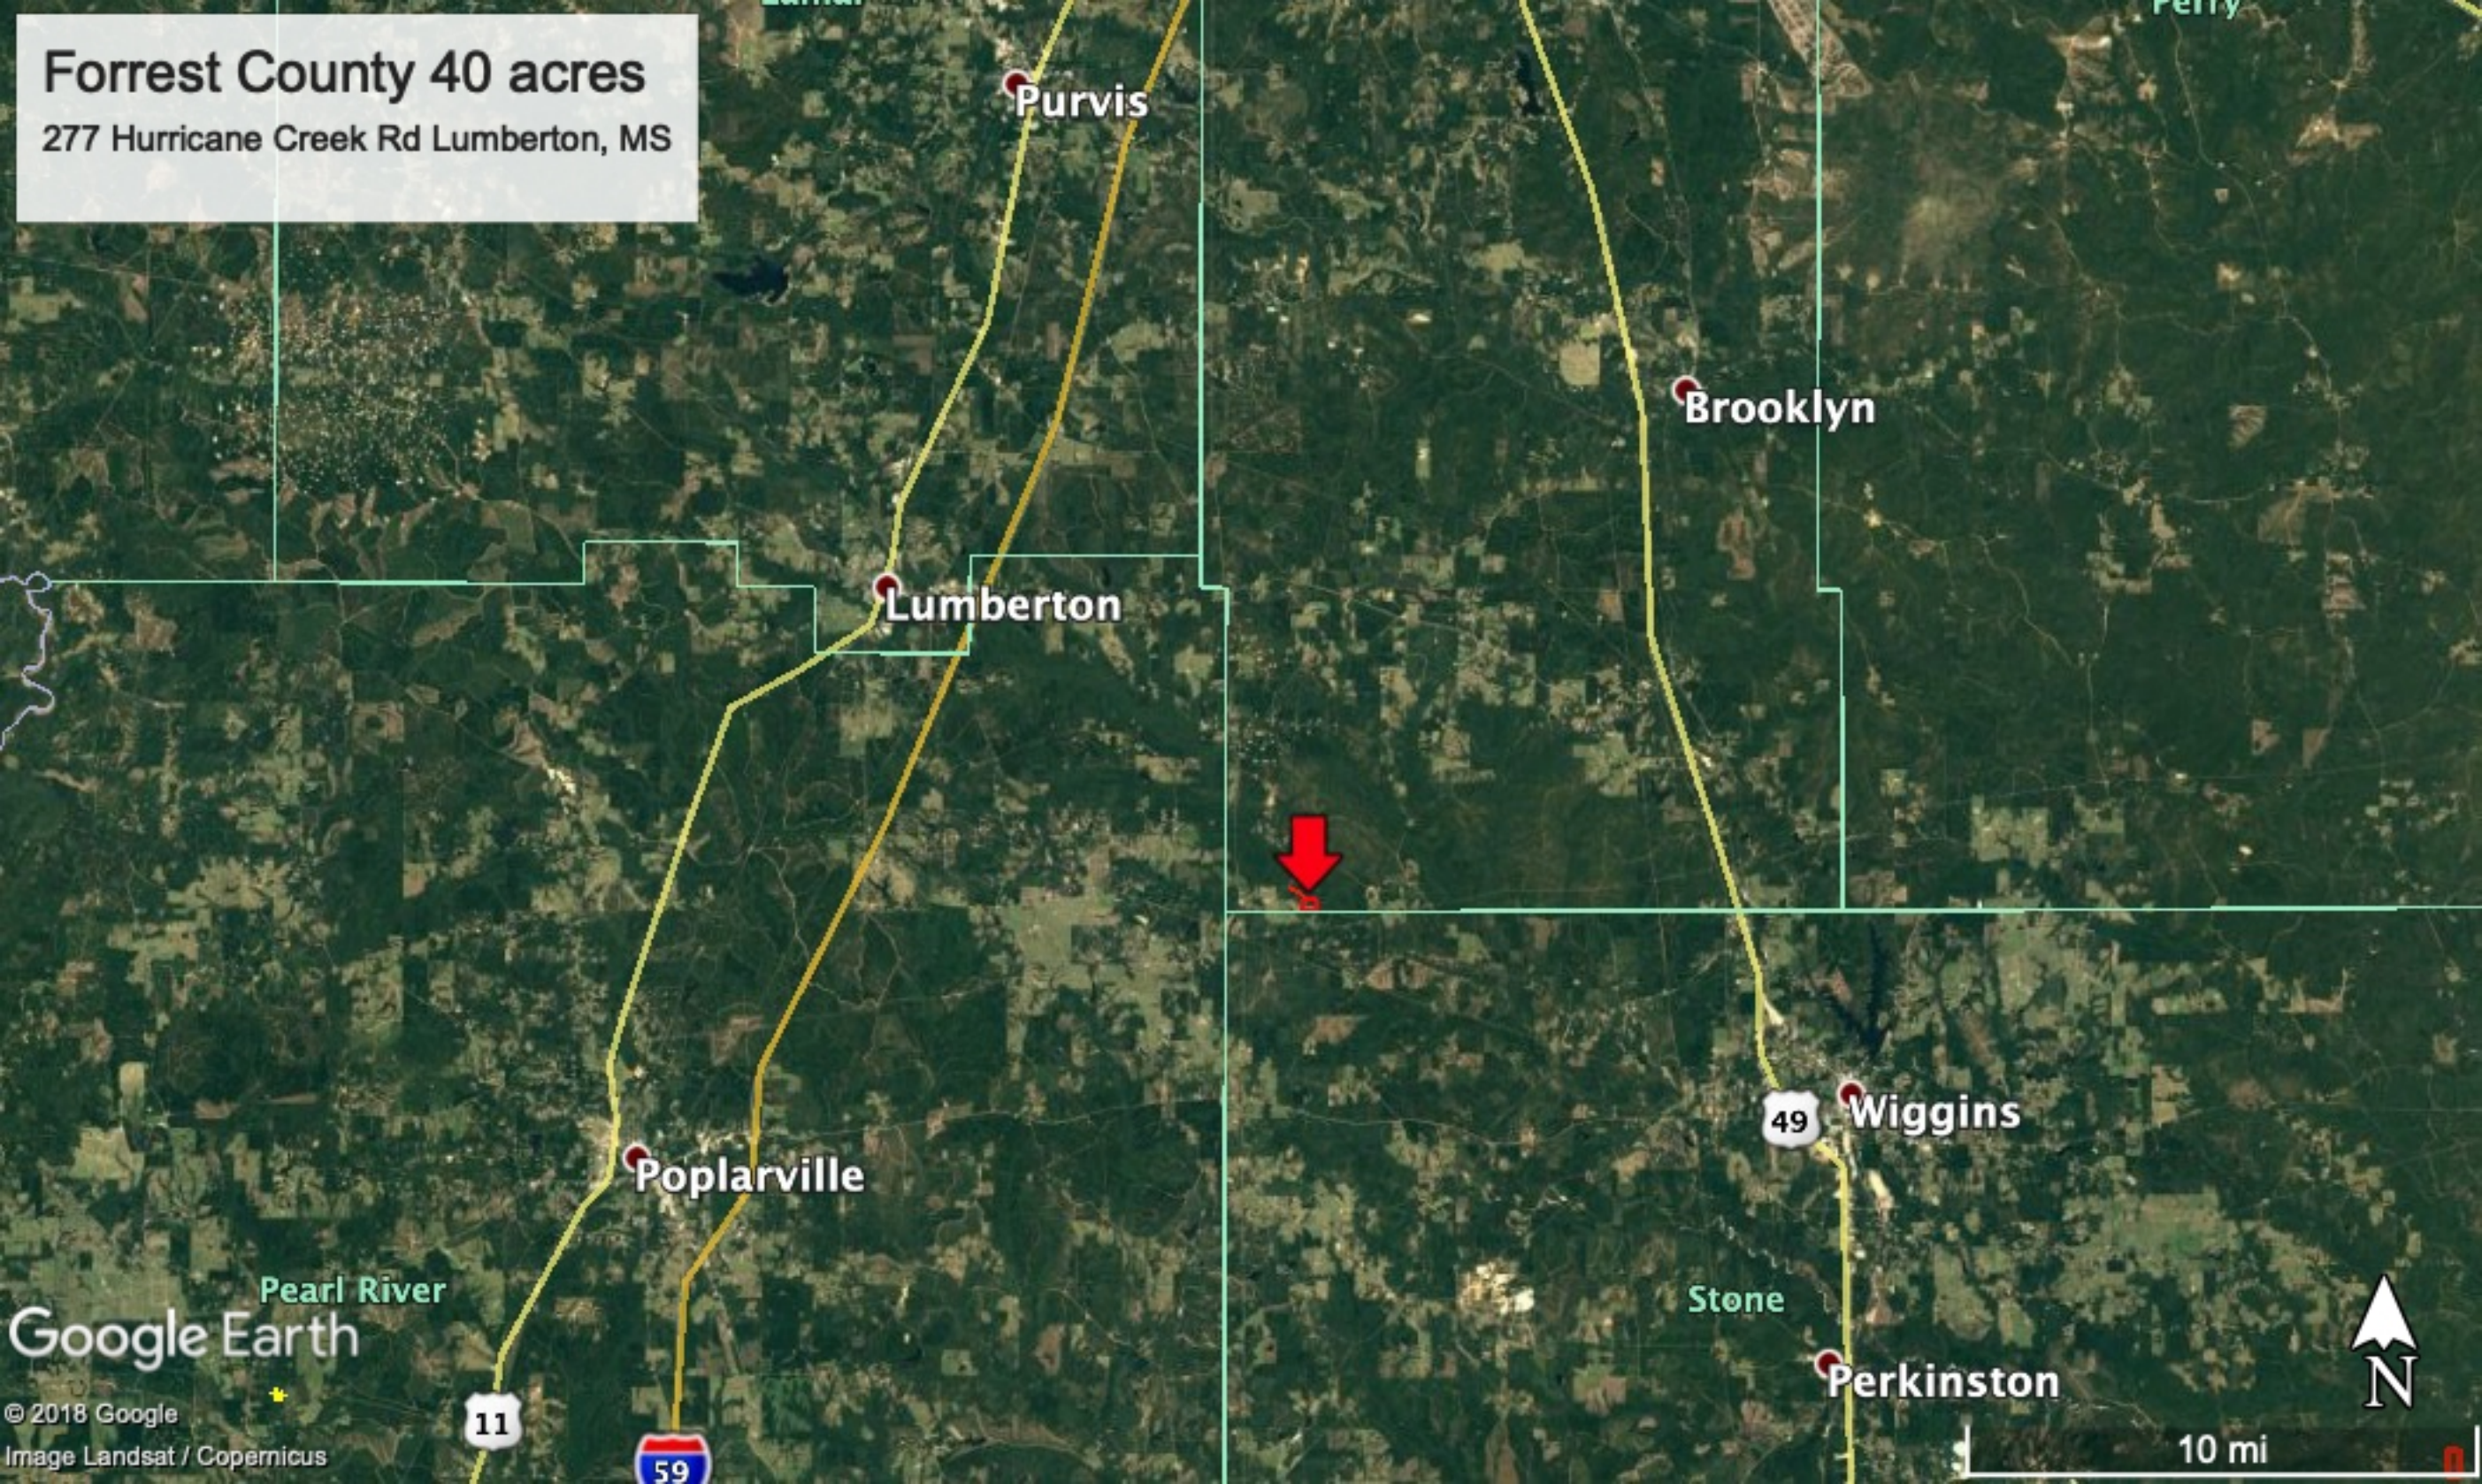

Forrest County 40 acres

277 Hurricane Creek Rd Lumberton, MS

Purvis

Brooklyn

Lumberton

Poplarville

49 Wiggins

Perkinston

Pearl River

Stone

Google Earth

© 2018 Google
Image Landsat / Copernicus

11

59

10 mi