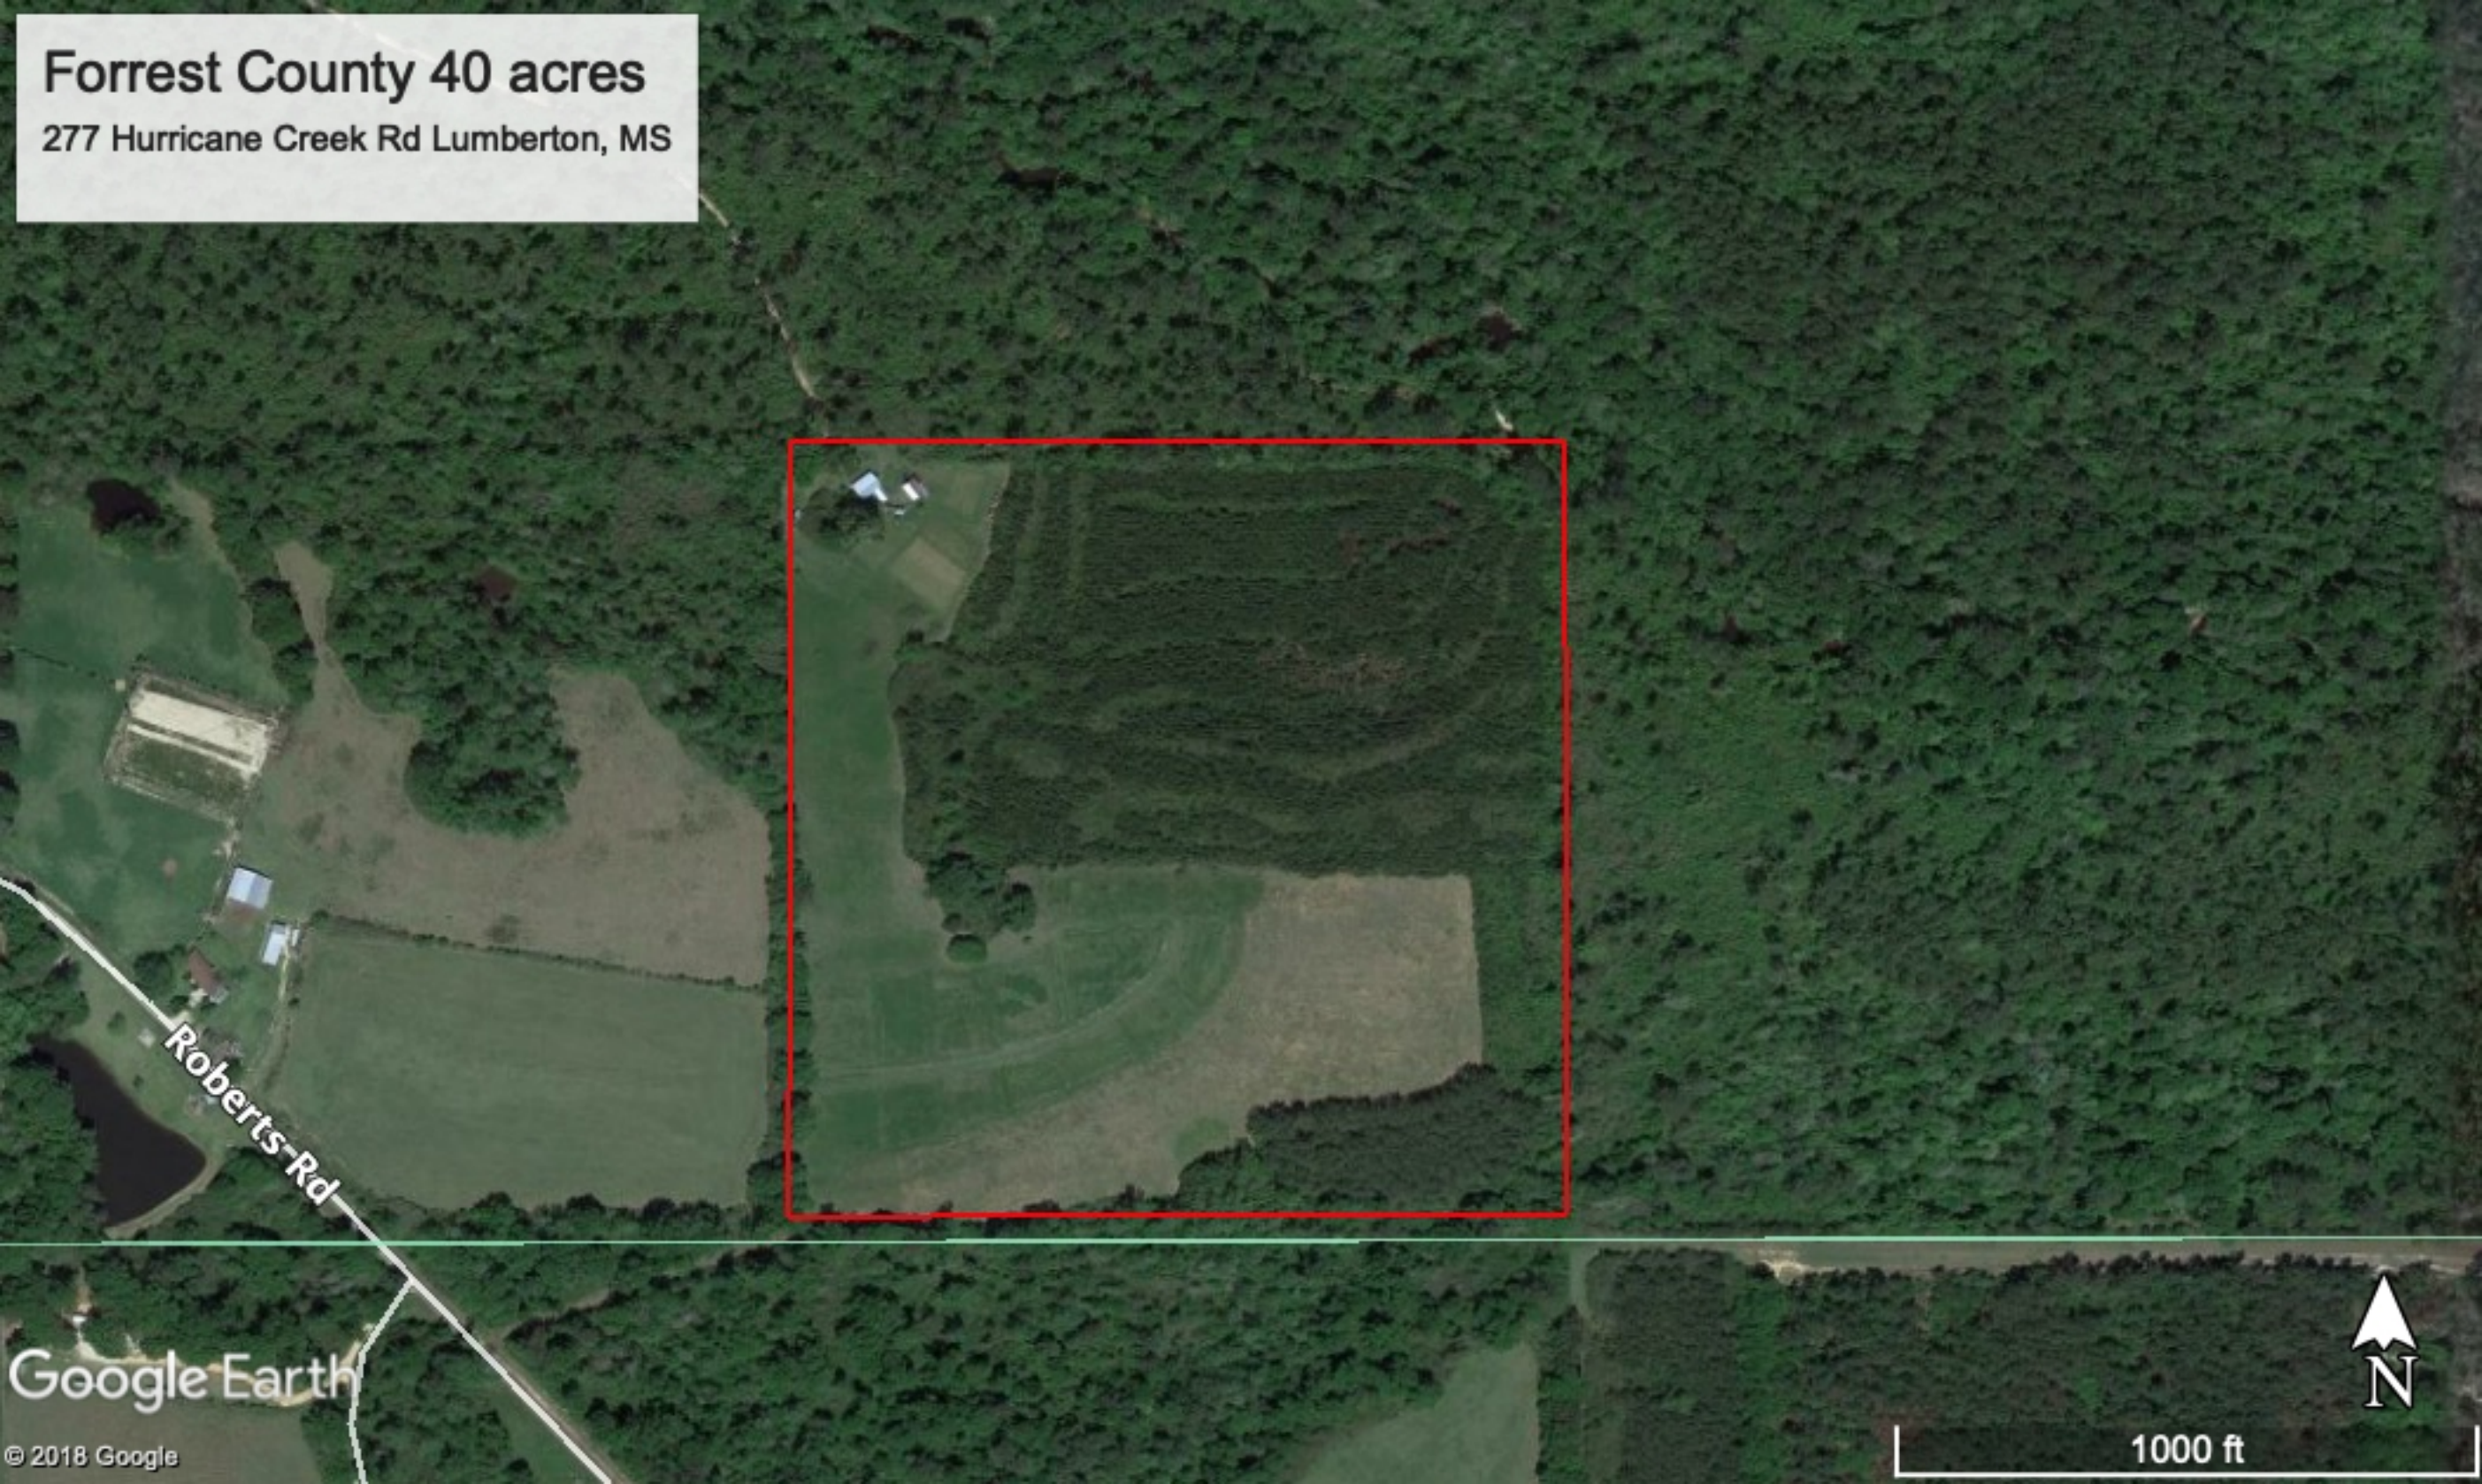

Forrest County 40 acres

277 Hurricane Creek Rd Lumberton, MS

Forrest County 40 acres

277 Hurricane Creek Rd Lumberton, MS

Roberts-Rd

Google Earth

© 2018 Google

1000 ft

Pearl River

Stone

Google Earth

© 2018 Google
Image Landsat / Copernicus

11

59

10 mi

Vincennes, Indiana
10 Acres

7

5

4

10

11

9

8

Google earth