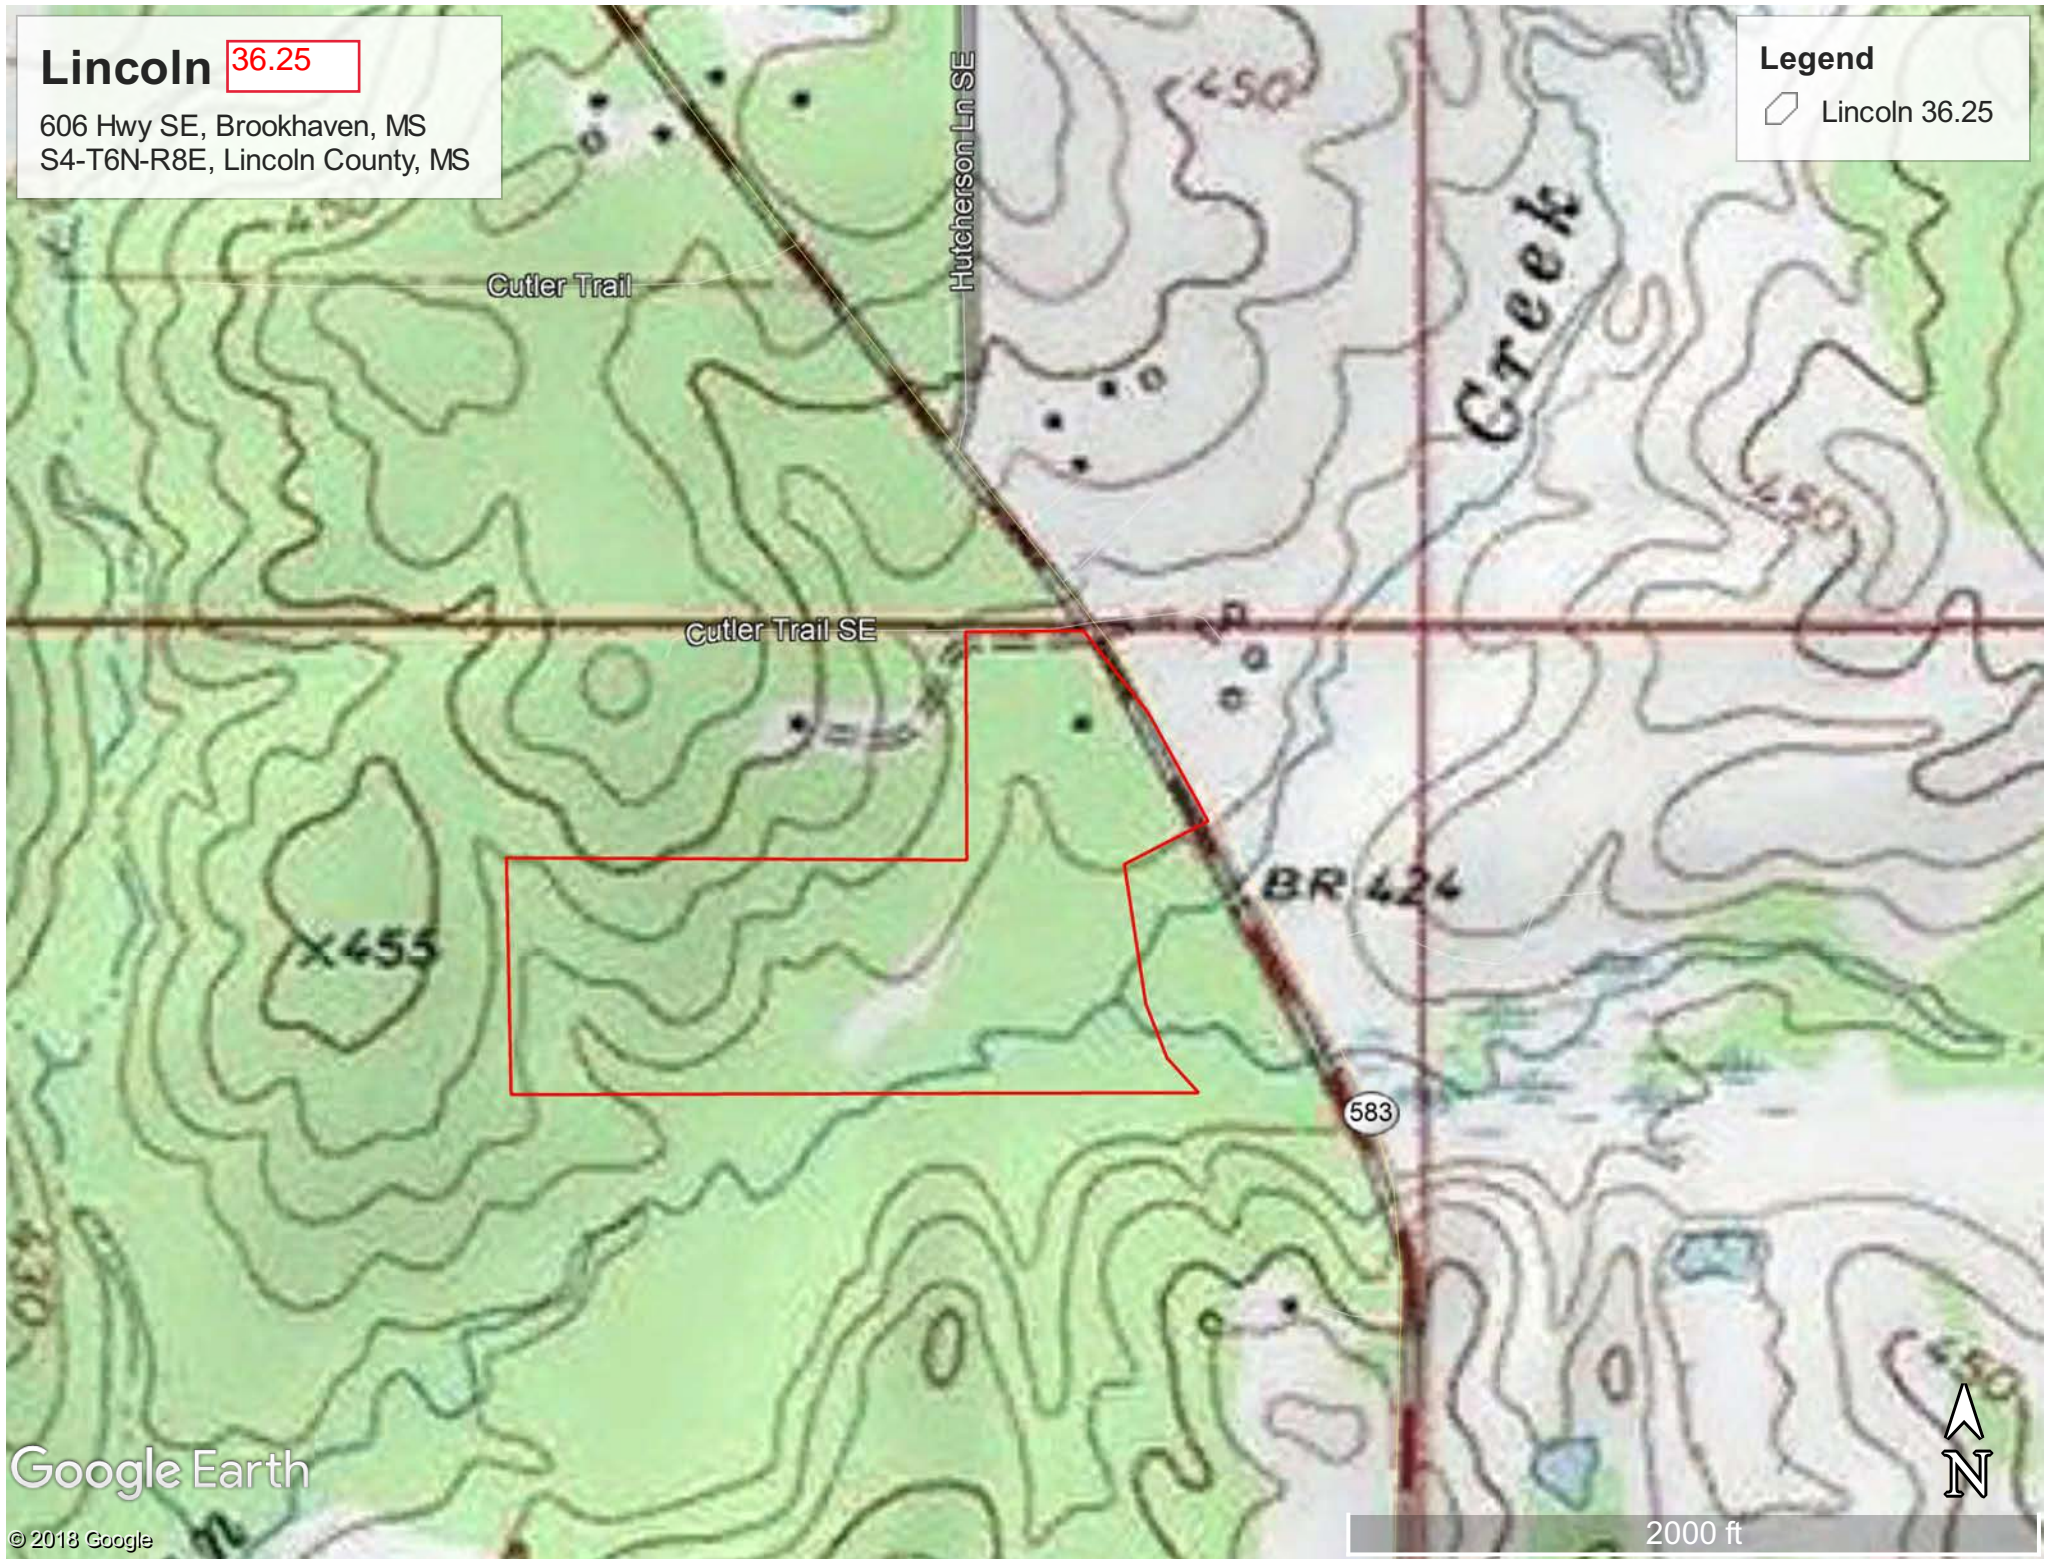

Lincoln

36.25

606 Hwy SE, Brookhaven, MS
S4-T6N-R8E, Lincoln County, MS

Legend

 Lincoln 36.25

Lincoln 36.25

606 Hwy SE, Brookhaven, MS
S4-T6N-R8E, Lincoln County, MS

Legend

 Lincoln 36.25

Cutler Trail SE

583

Google Earth

© 2018 Google

1000 ft

Lincoln 36.25

606 Hwy SE, Brookhaven, MS
S4-T6N-R8E, Lincoln County, MS

Legend
□ Lincoln 36.25

Lincoln 36.25

606 Hwy SE, Brookhaven, MS
S4-T6N-R8E, Lincoln County, MS

Legend

 Lincoln 36.25

Cutler Trail SE

Subject Tract

583

Additional Lands

Google Earth

© 2018 Google

2000 ft