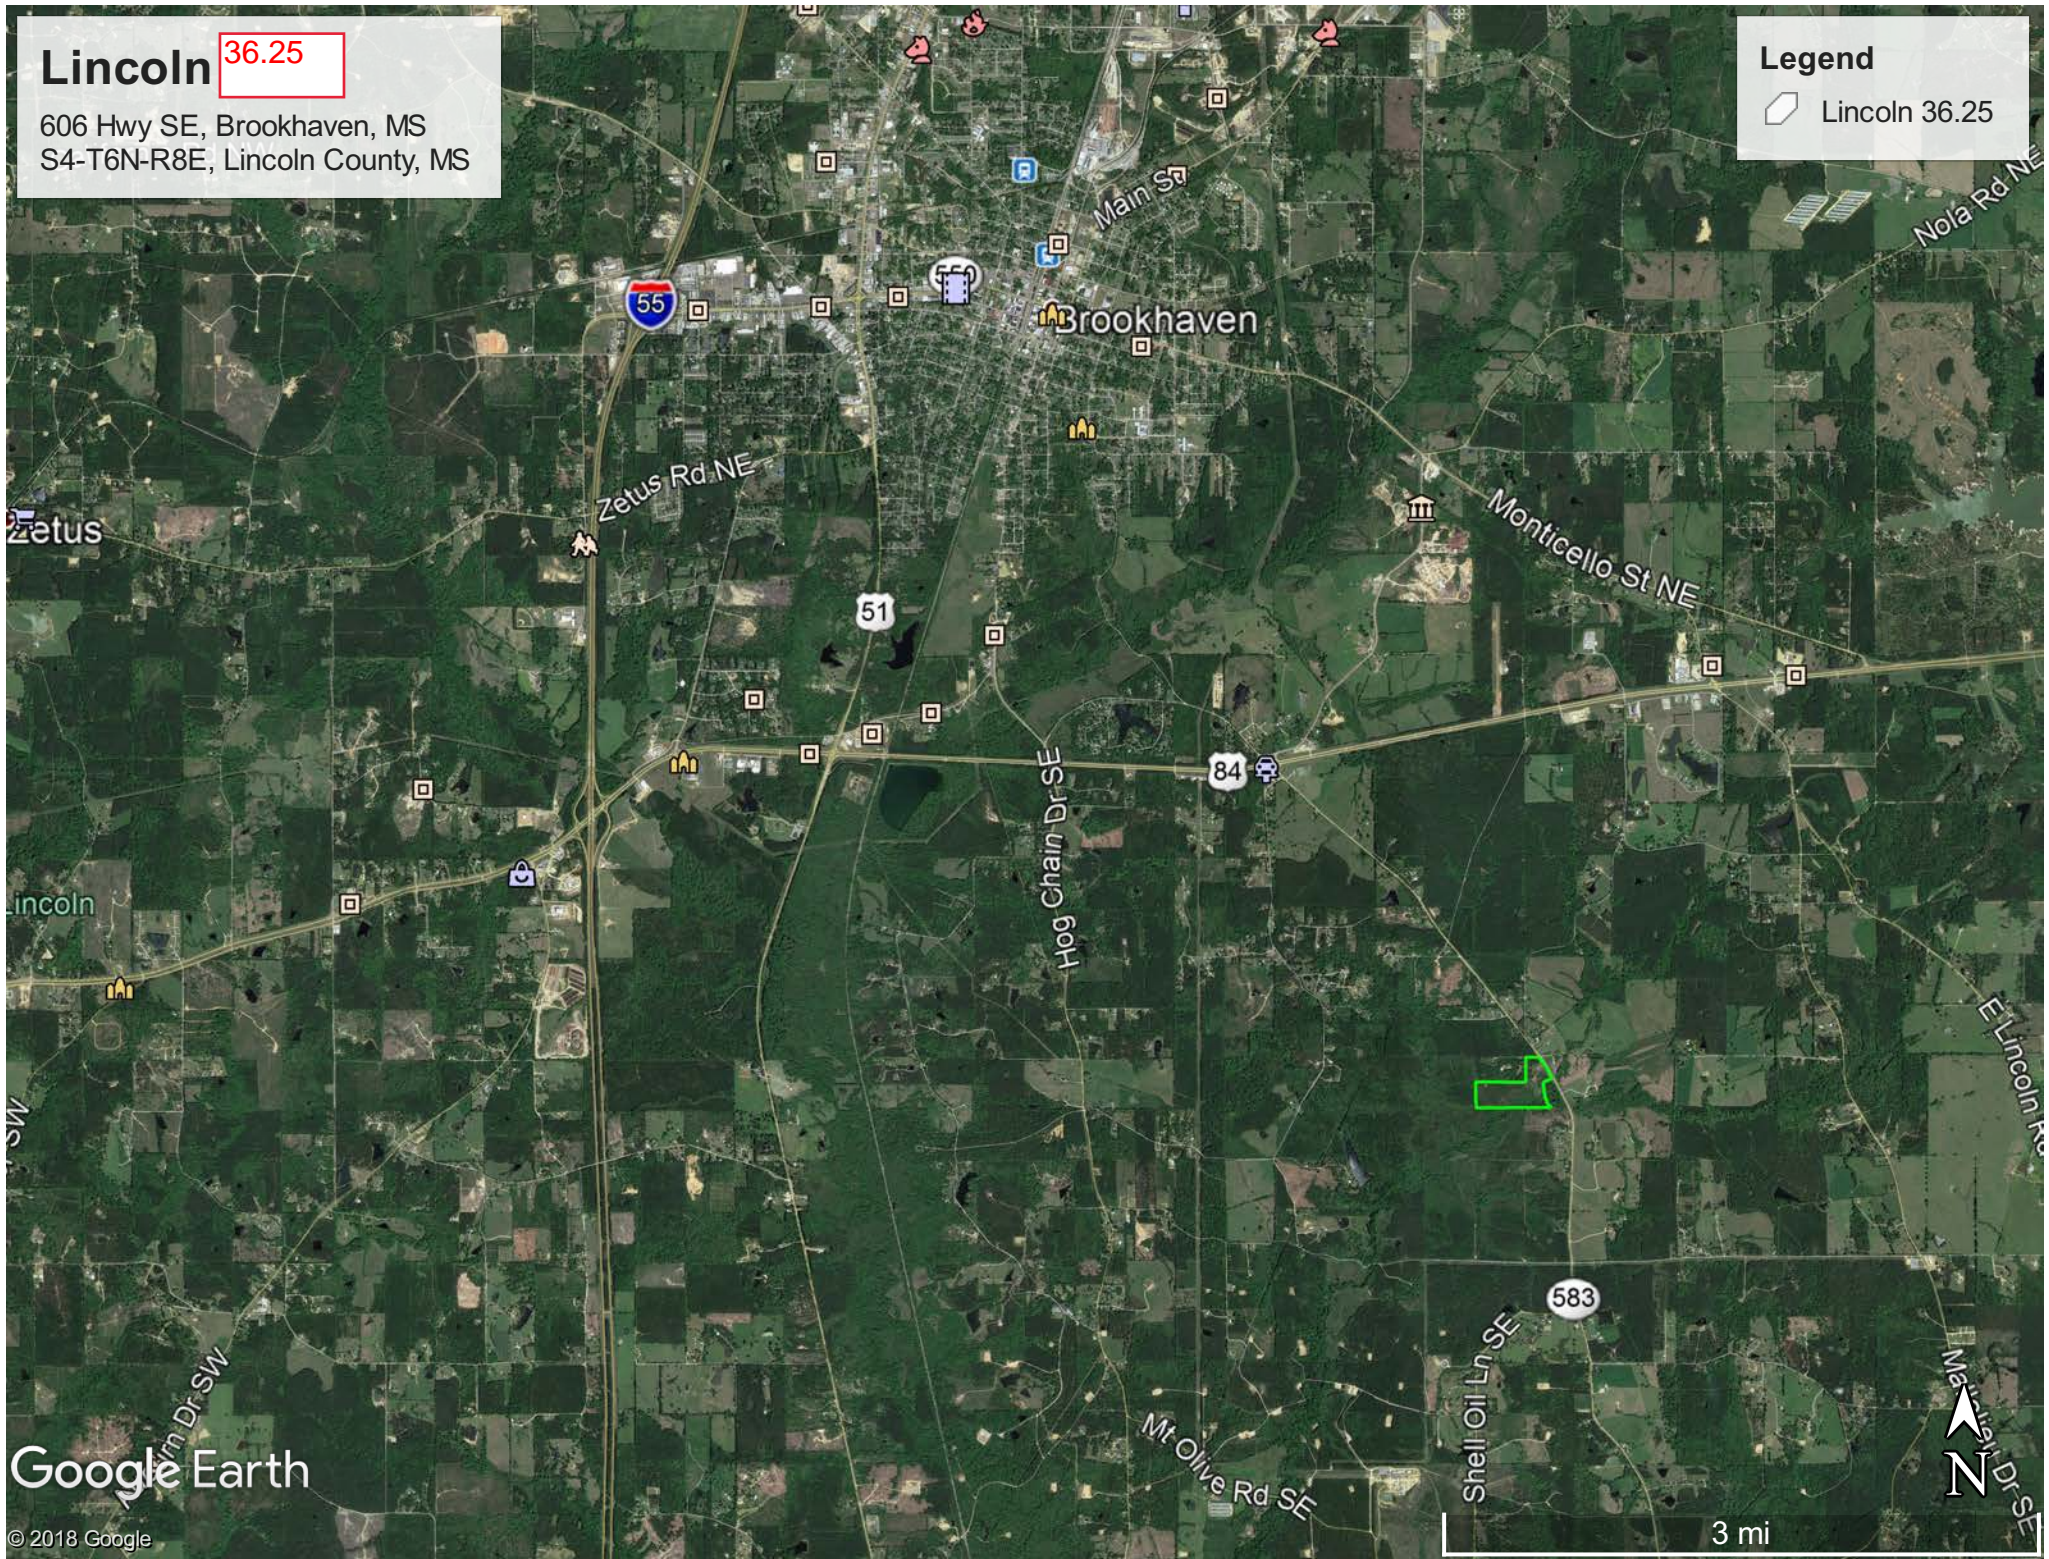

Lincoln

36.25

606 Hwy SE, Brookhaven, MS
S4-T6N-R8E, Lincoln County, MS

Legend

 Lincoln 36.25

Lincoln 36.25

606 Hwy SE, Brookhaven, MS
S4-T6N-R8E, Lincoln County, MS

Legend

 Lincoln 36.25

Cutler Trail SE

583

Google Earth

© 2018 Google

1000 ft

Lincoln 36.25

606 Hwy SE, Brookhaven, MS
S4-T6N-R8E, Lincoln County, MS

Legend
□ Lincoln 36.25

Lincoln 36.25

606 Hwy SE, Brookhaven, MS
S4-T6N-R8E, Lincoln County, MS

Legend

 Lincoln 36.25

Cutler Trail SE

Subject Tract

583

Additional Lands

Google Earth

© 2018 Google

2000 ft