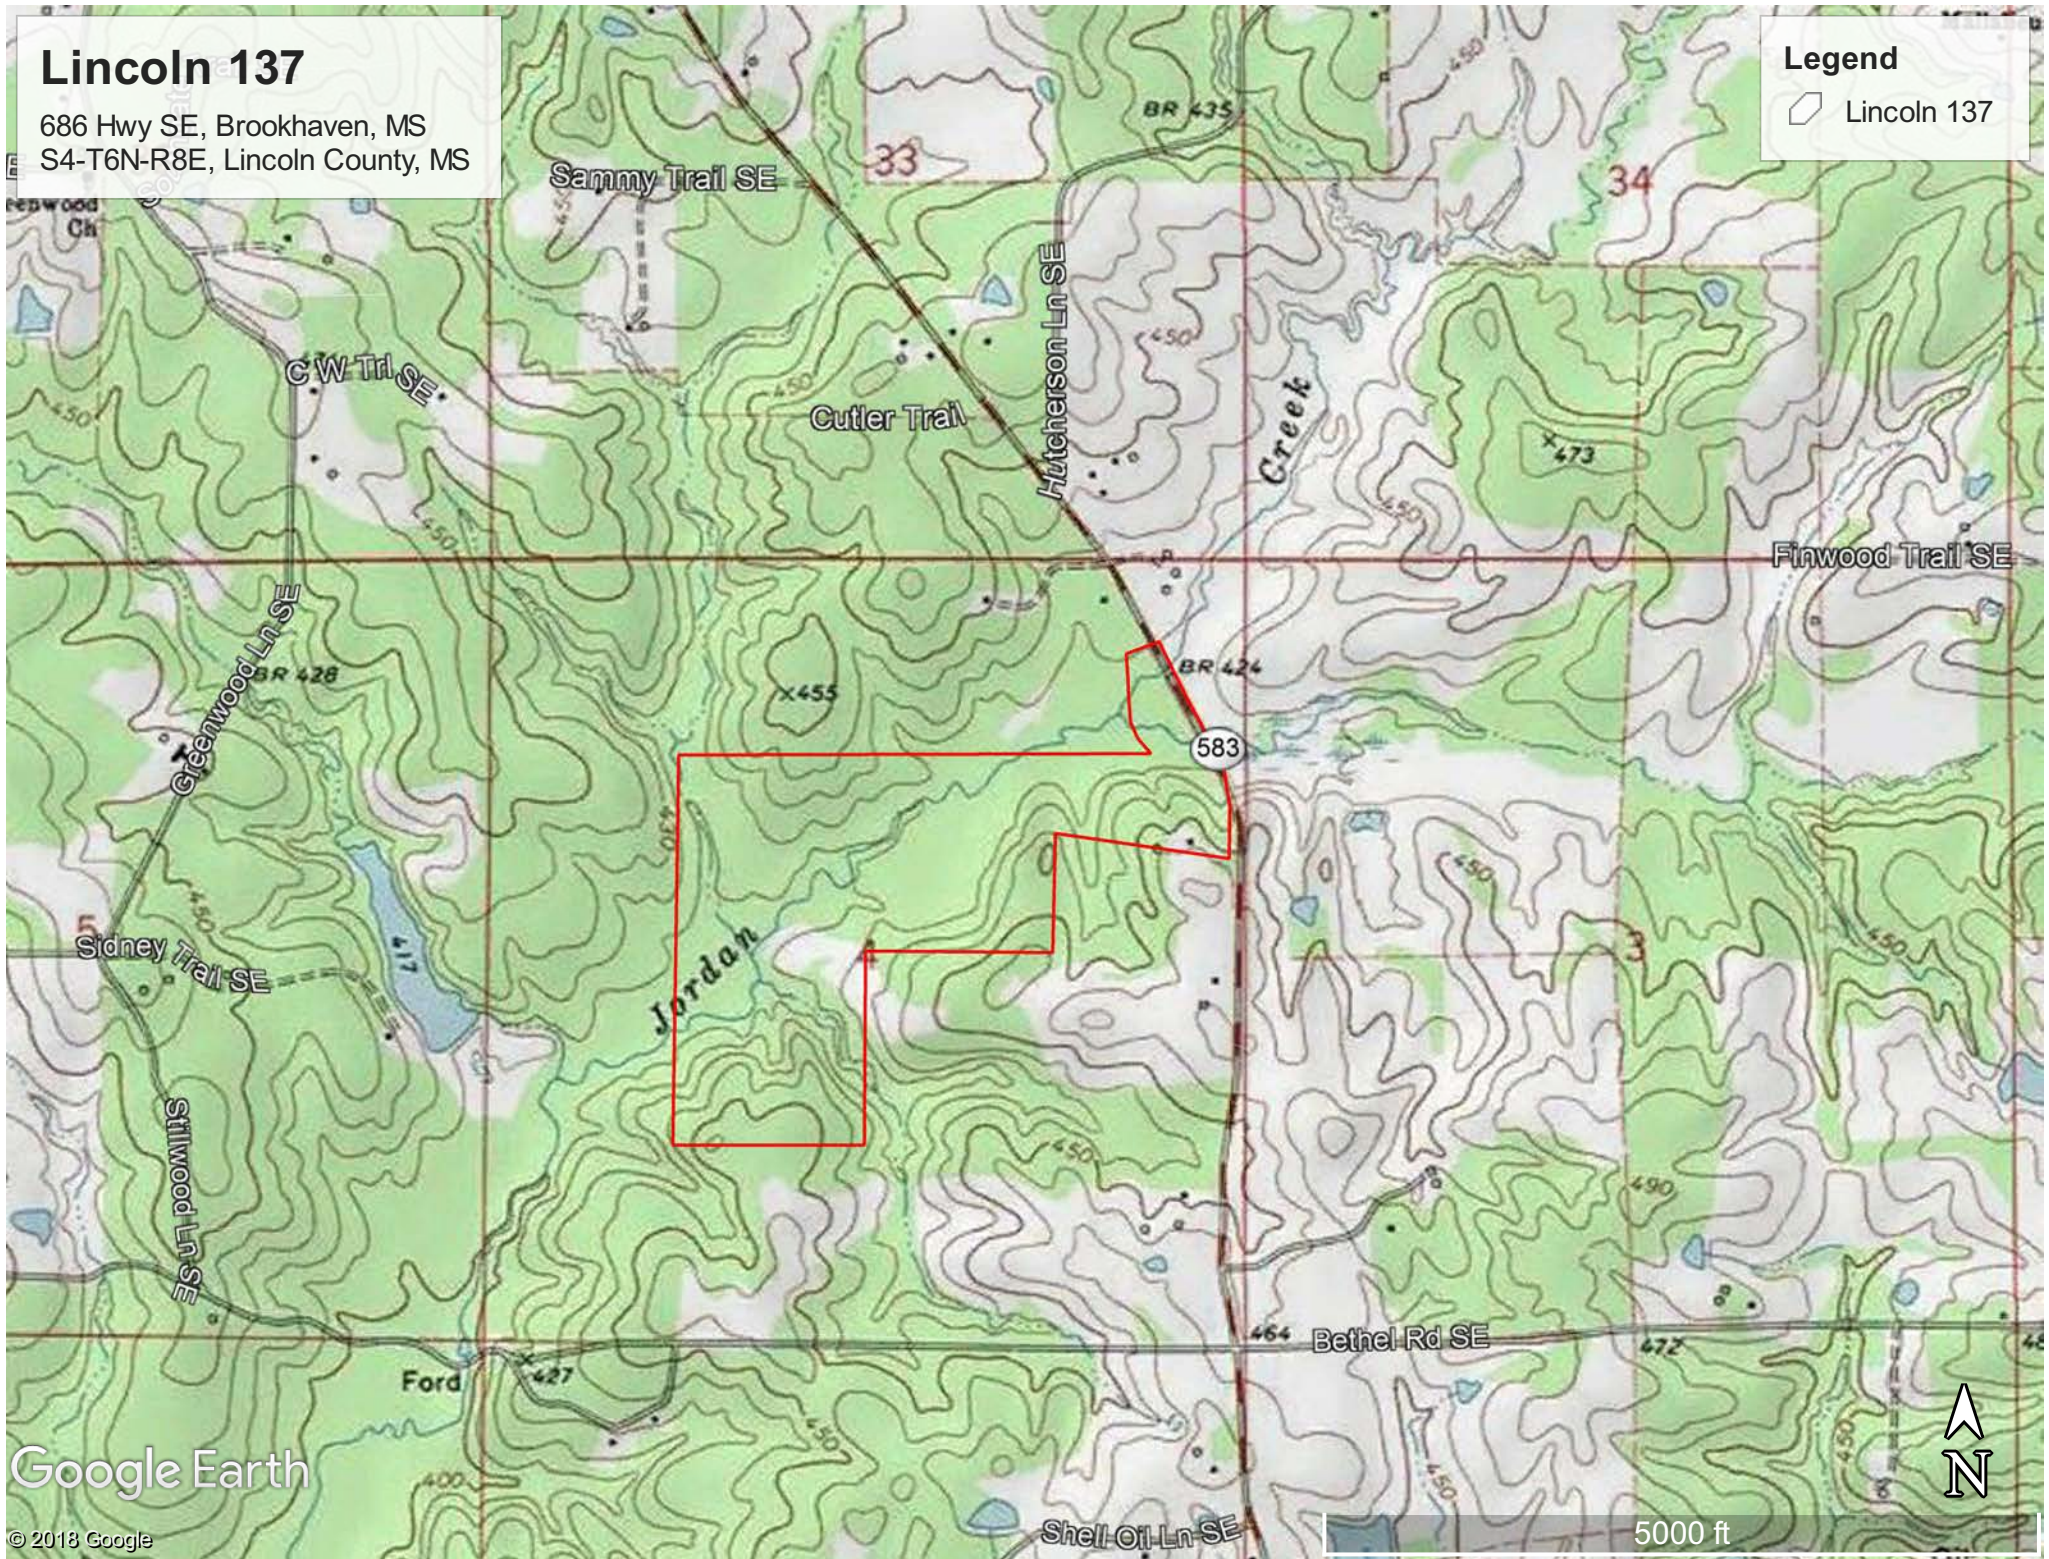

Lincoln 140

686 Hwy SE, Brookhaven, MS
S4-T6N-R8E, Lincoln County, MS

Legend
□ Lincoln 140

Google Earth

© 2018 Google

3 mi

Lincoln 137

686 Hwy SE, Brookhaven, MS
S4-T6N-R8E, Lincoln County, MS

Legend

 Lincoln 137

Additional 36 ac
available, see
agent for details

Subject Tract

Sidney Trail SE

Cutler Trail

Cutler Trail SE

583

Google Earth

© 2018 Google

3000 ft

Lincoln 137

686 Hwy SE, Brookhaven, MS
S4-T6N-R8E, Lincoln County, MS

Legend

 Lincoln 137

Google Earth

© 2018 Google

5000 ft

12
50
0000

13
50
0000

11.1
5000
00000

4
50
0000

4.5 5000 0000

14
50
0000