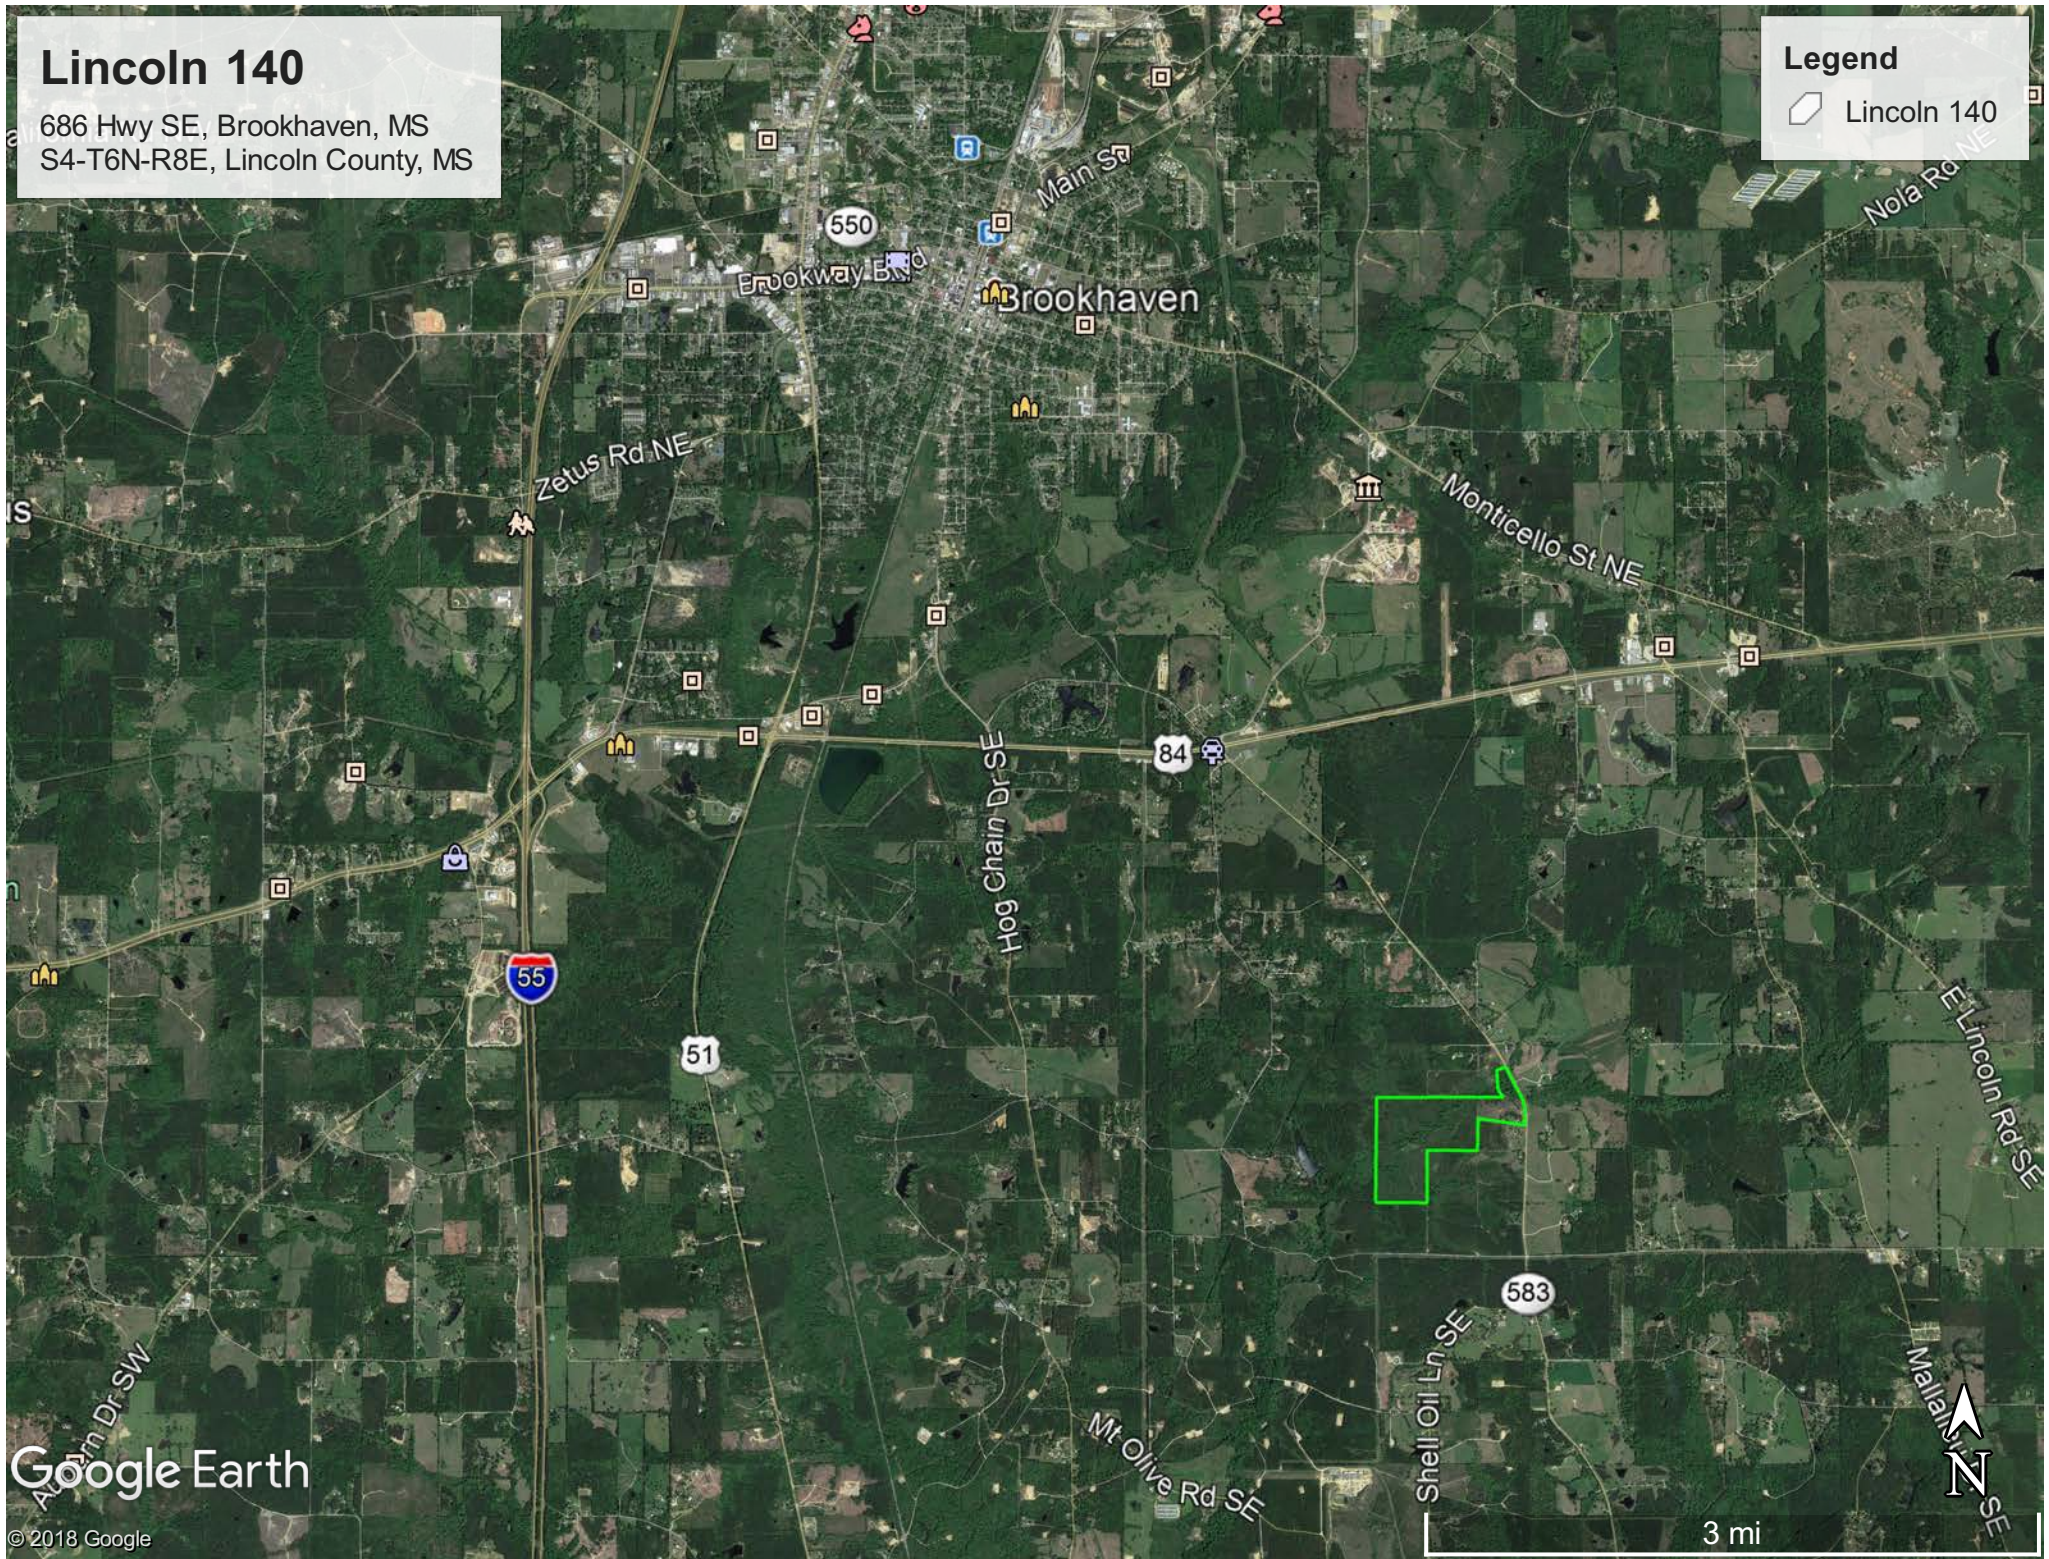

Lincoln 140

686 Hwy SE, Brookhaven, MS
S4-T6N-R8E, Lincoln County, MS

Legend
□ Lincoln 140

Google Earth

© 2018 Google

3 mi

Lincoln 137

686 Hwy SE, Brookhaven, MS
S4-T6N-R8E, Lincoln County, MS

Legend

 Lincoln 137

Additional 36 ac
available, see
agent for details

Subject Tract

Sidney Trail SE

Cutler Trail

Cutler Trail SE

583

Google Earth

© 2018 Google

3000 ft

Lincoln 137

686 Hwy SE, Brookhaven, MS
S4-T6N-R8E, Lincoln County, MS

Legend

 Lincoln 137

Google Earth