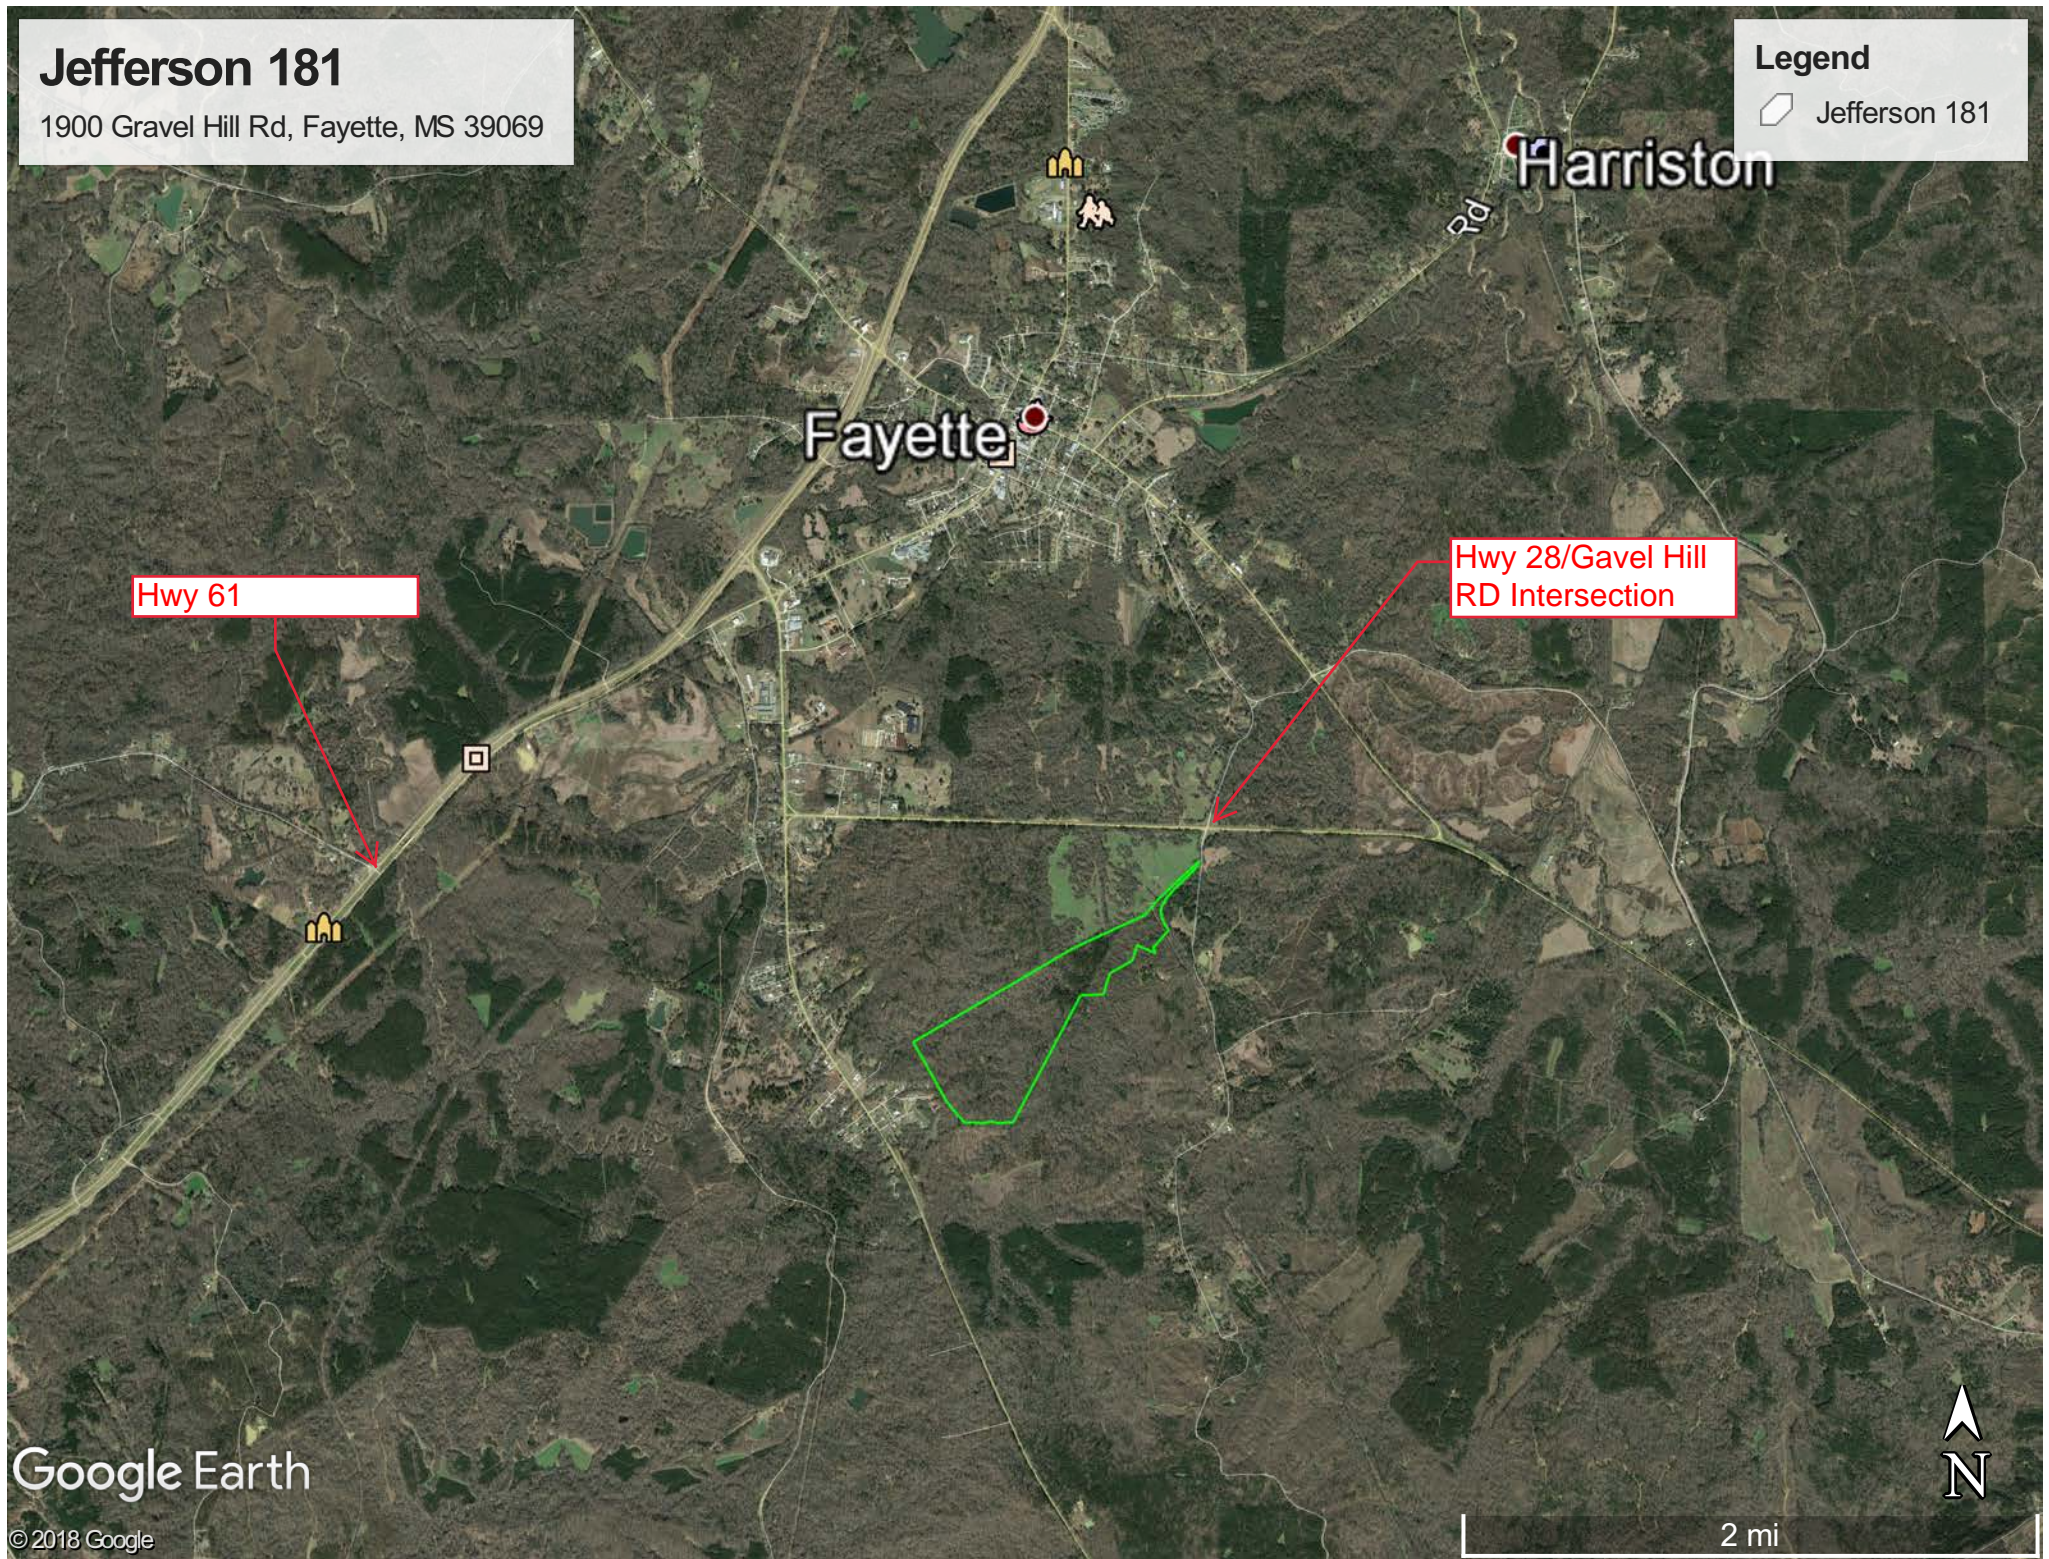

# Jefferson 181

1900 Gravel Hill Rd, Fayette, MS 39069

## Legend

 Jefferson 181

## Legend

 Jefferson 181

Guice Rd

Medgar Evers Blvd

28

1900 Gravel Hill Rd

Google Earth

© 2018 Google

## Legend

 Jefferson 181

28

Access Gate

Google Earth

© 2018 Google

2000 ft