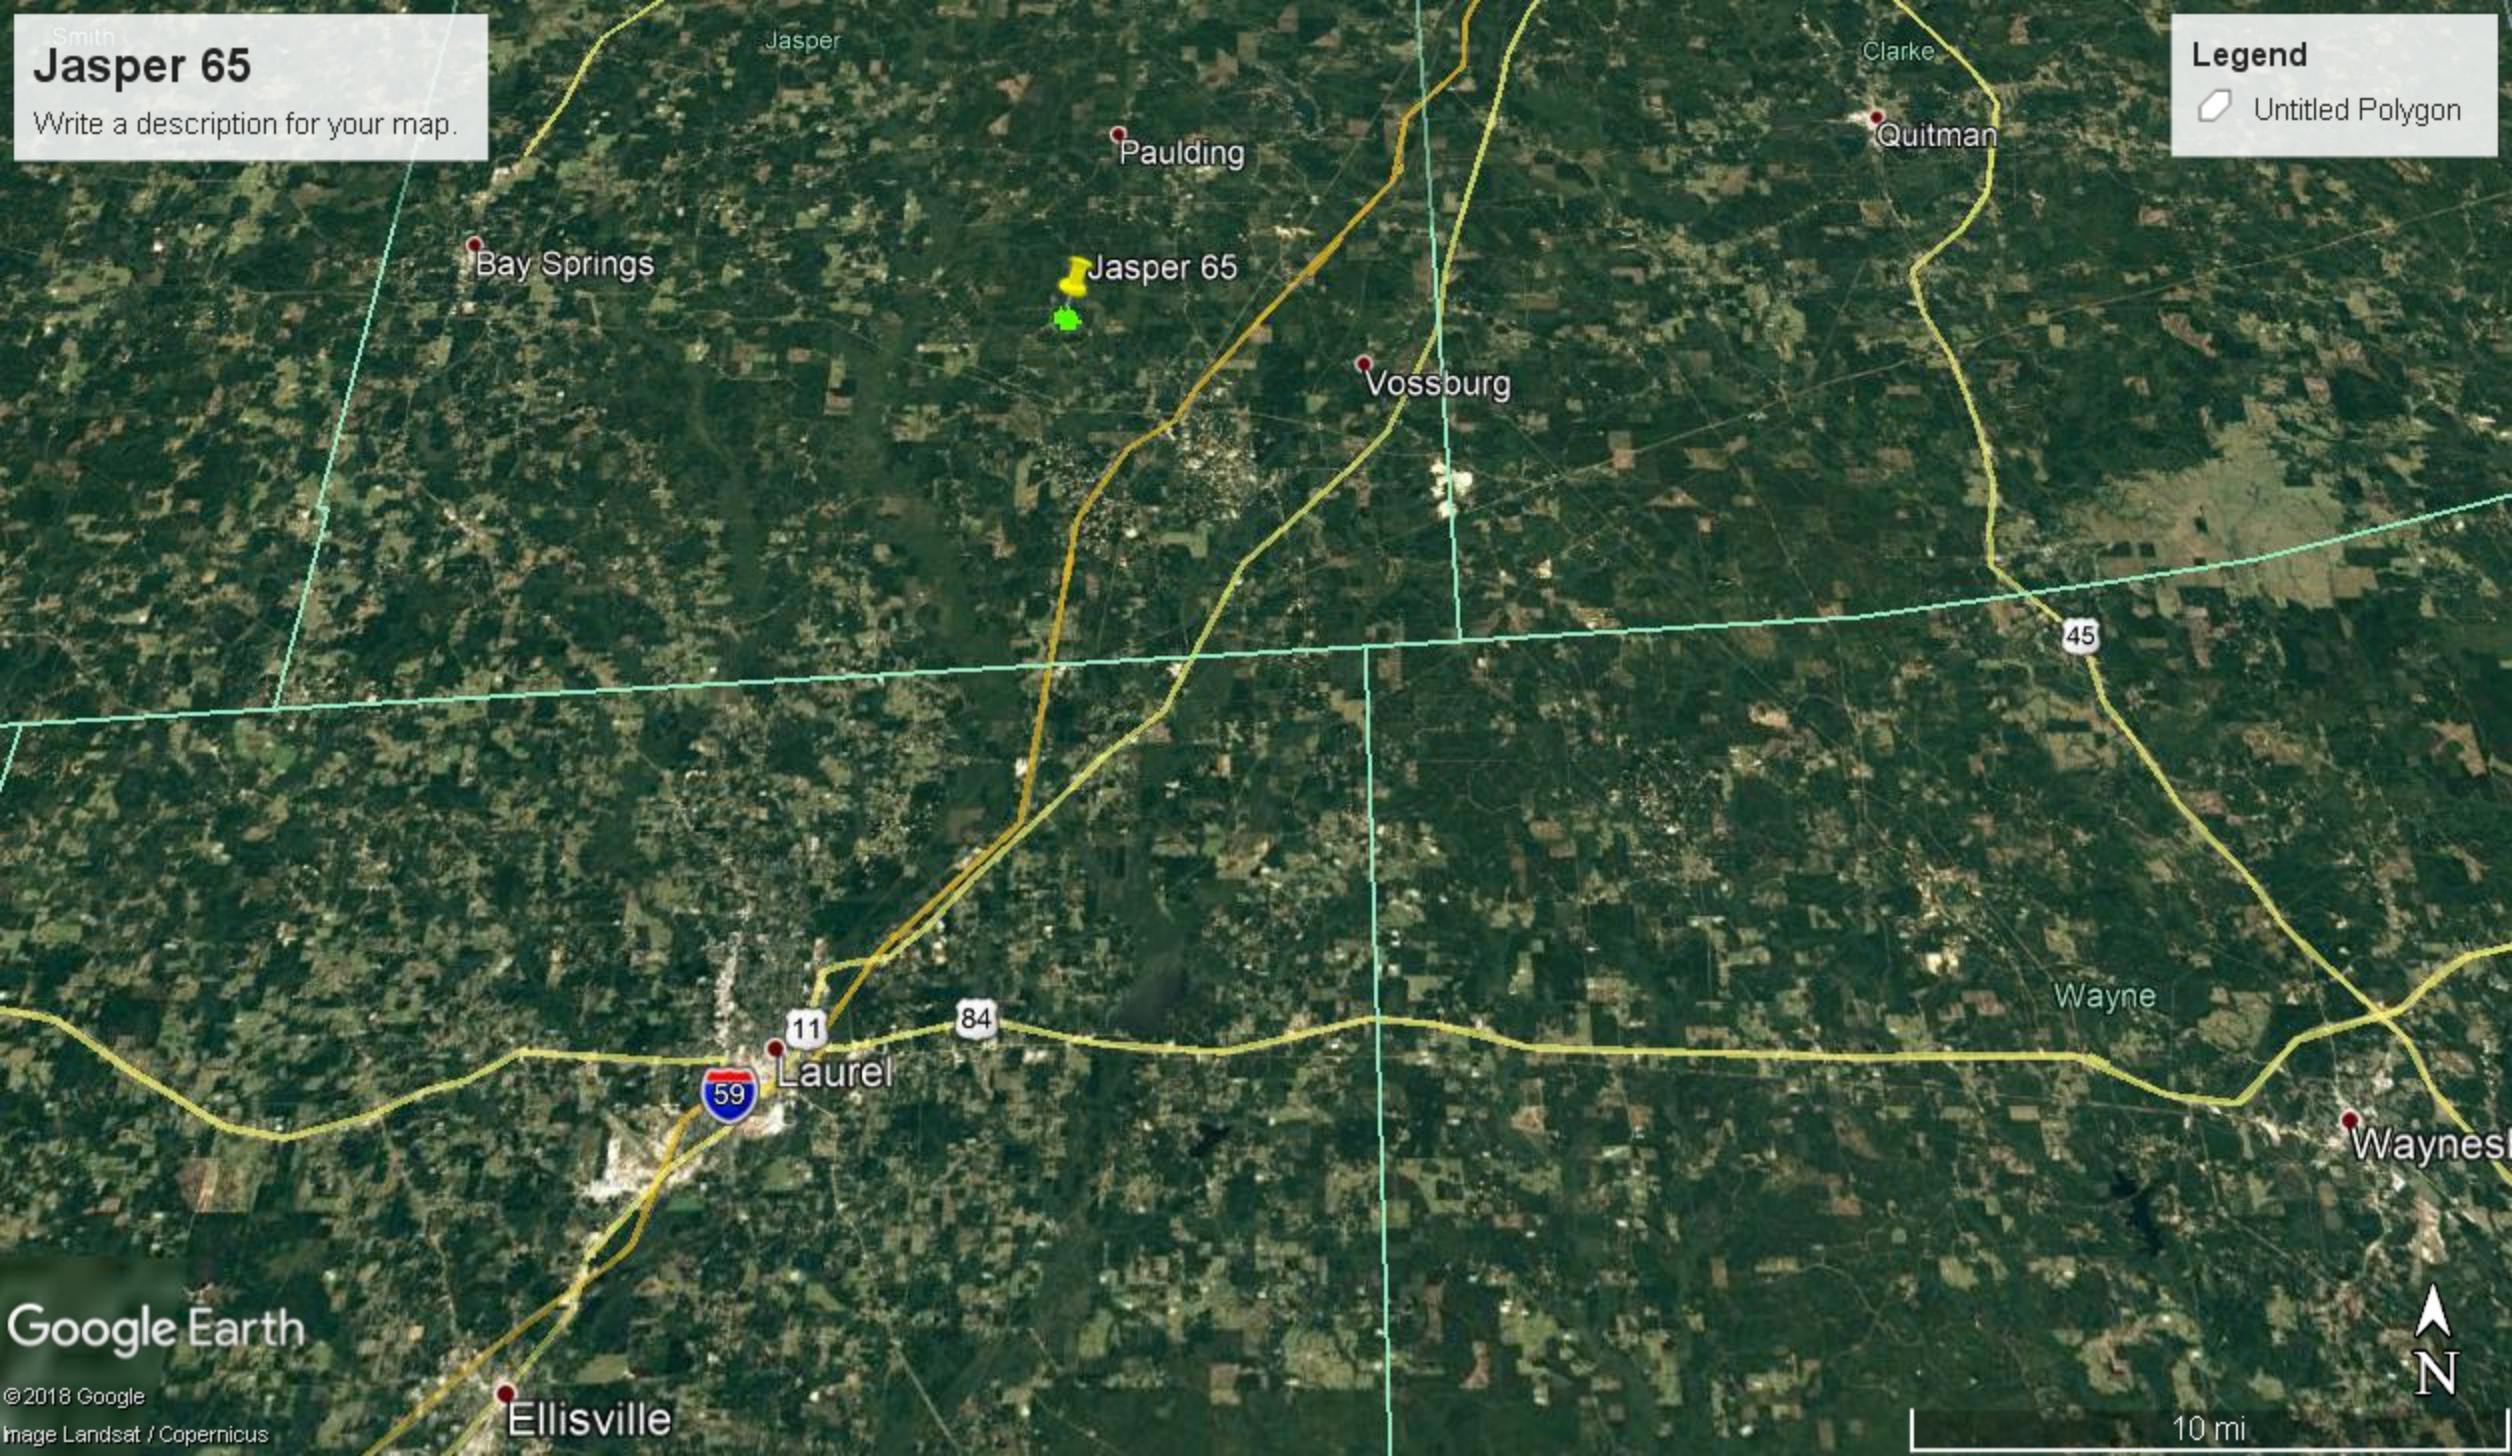

Jasper 65

Write a description for your map.

Legend

Untitled Polygon

Jasper 65

Write a description for your map.

Legend

- Untitled Polygon

Google Earth

©2018 Google
Image Landsat / Copernicus

10 mi