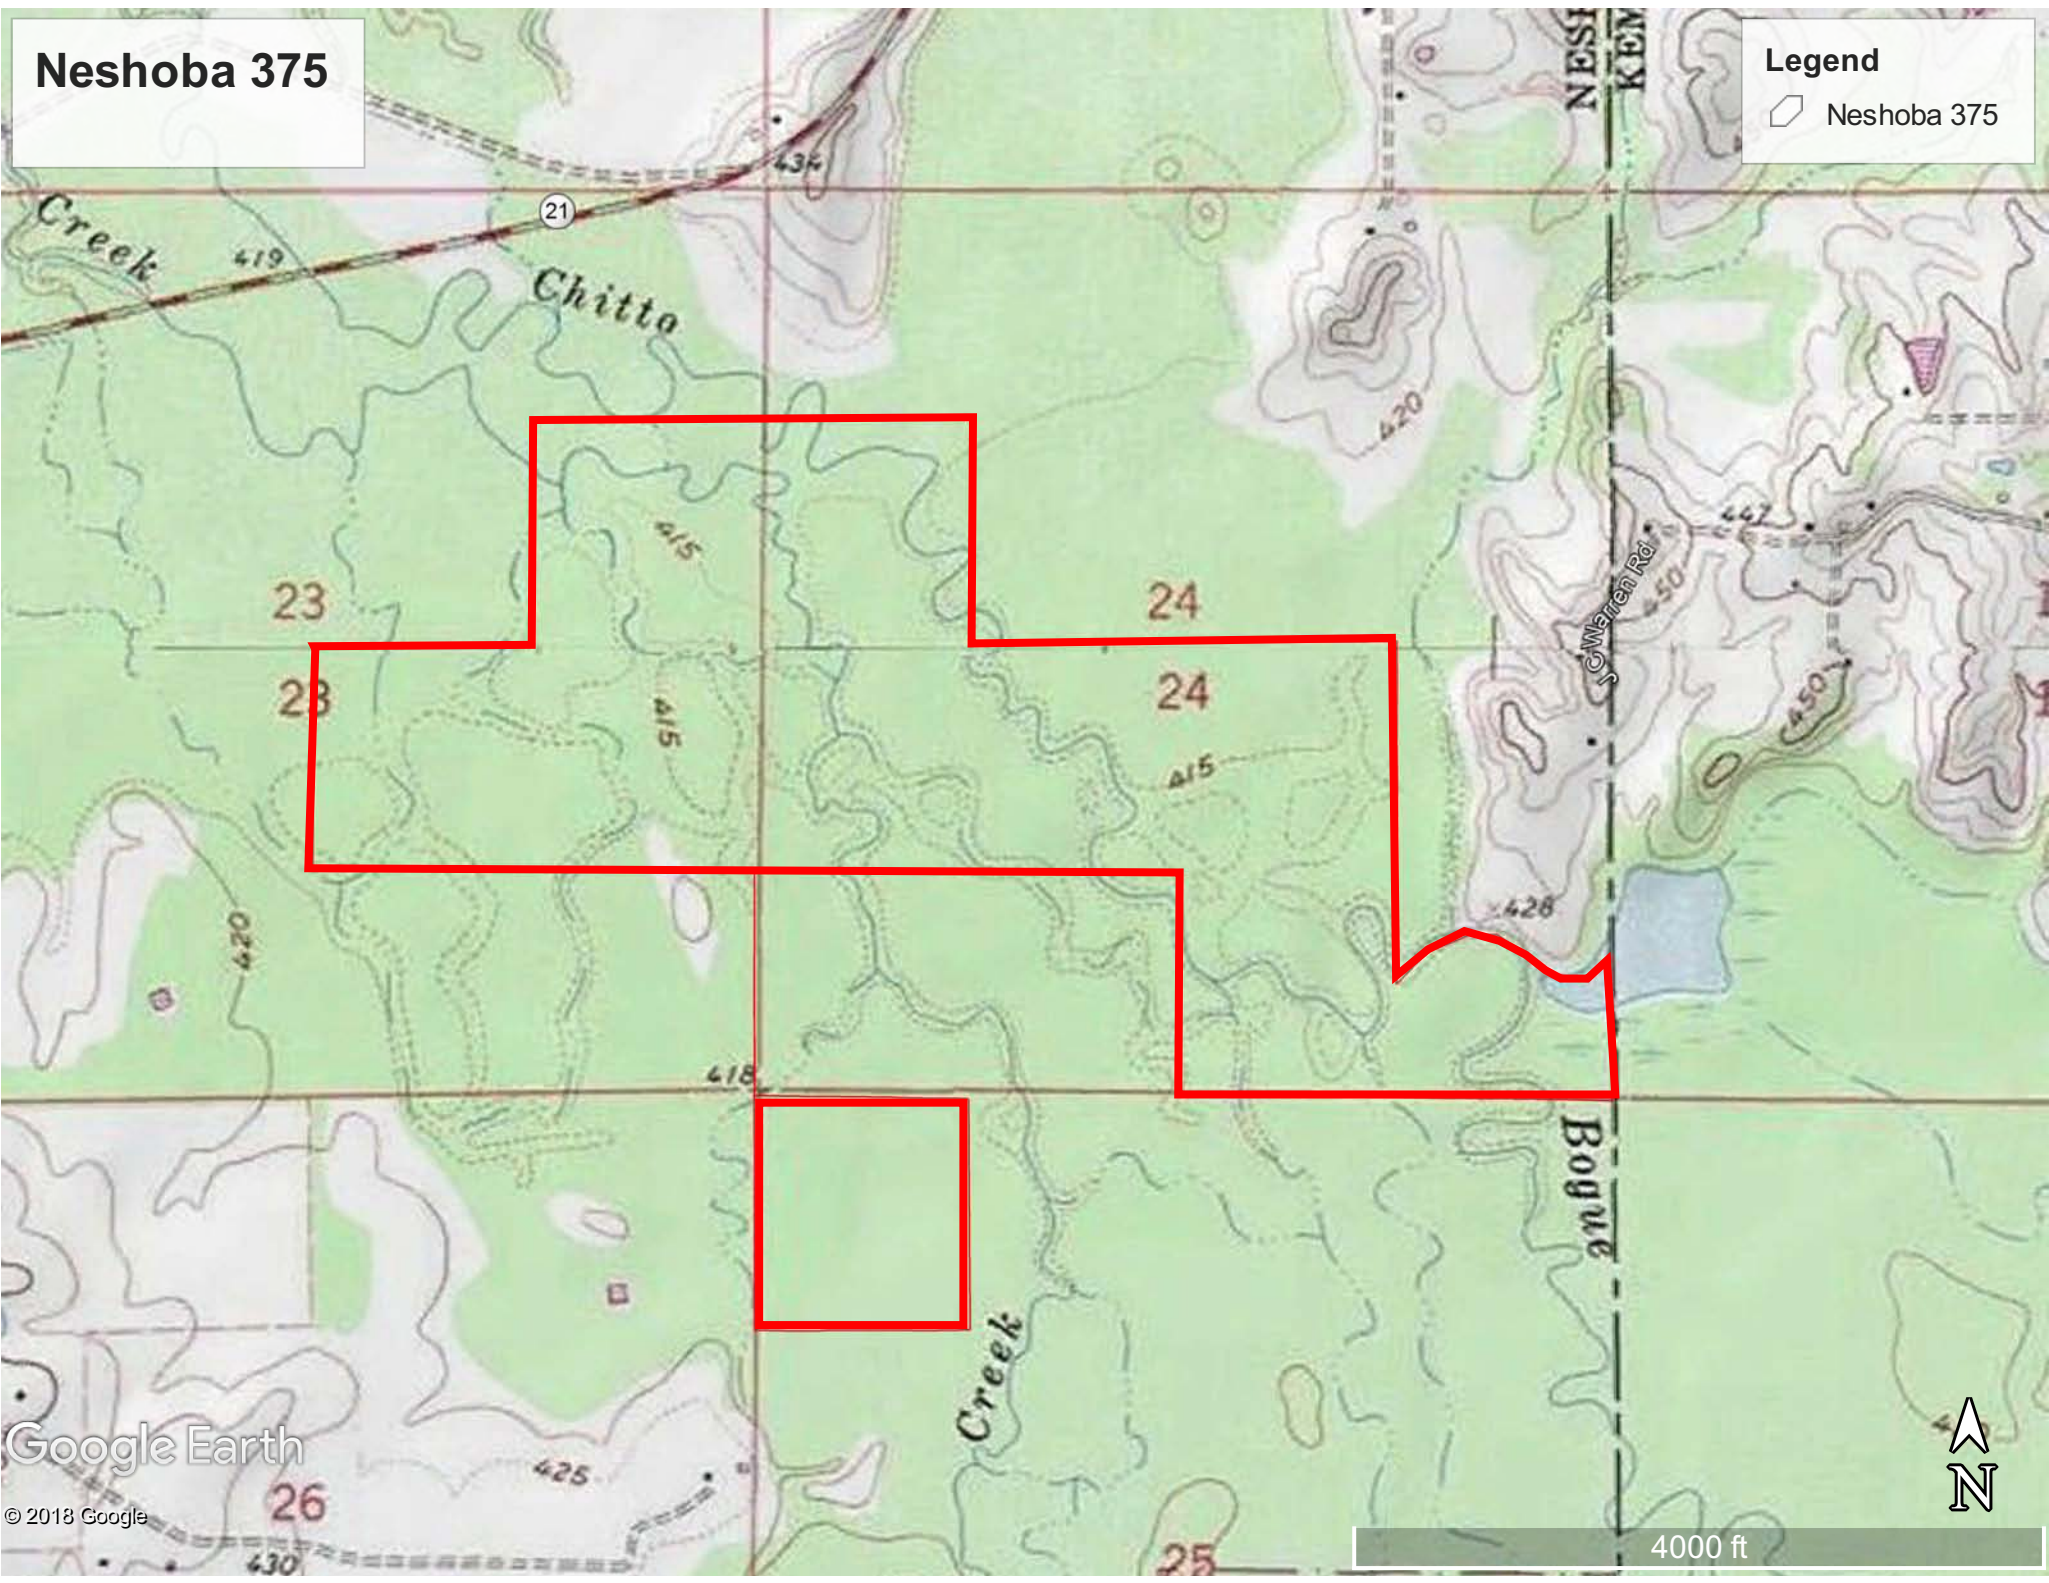

Neshoba 375

Legend

 Neshoba 375

Hwy 21/Hwy 491
Intersection

Bogue Chitto

Philadelphia

Neshoba 375

Legend
□ Neshoba 375

Cabin and Driveway

Neshoba 375

Legend
□ Neshoba 375

Google Earth

© 2018 Google

4000 ft