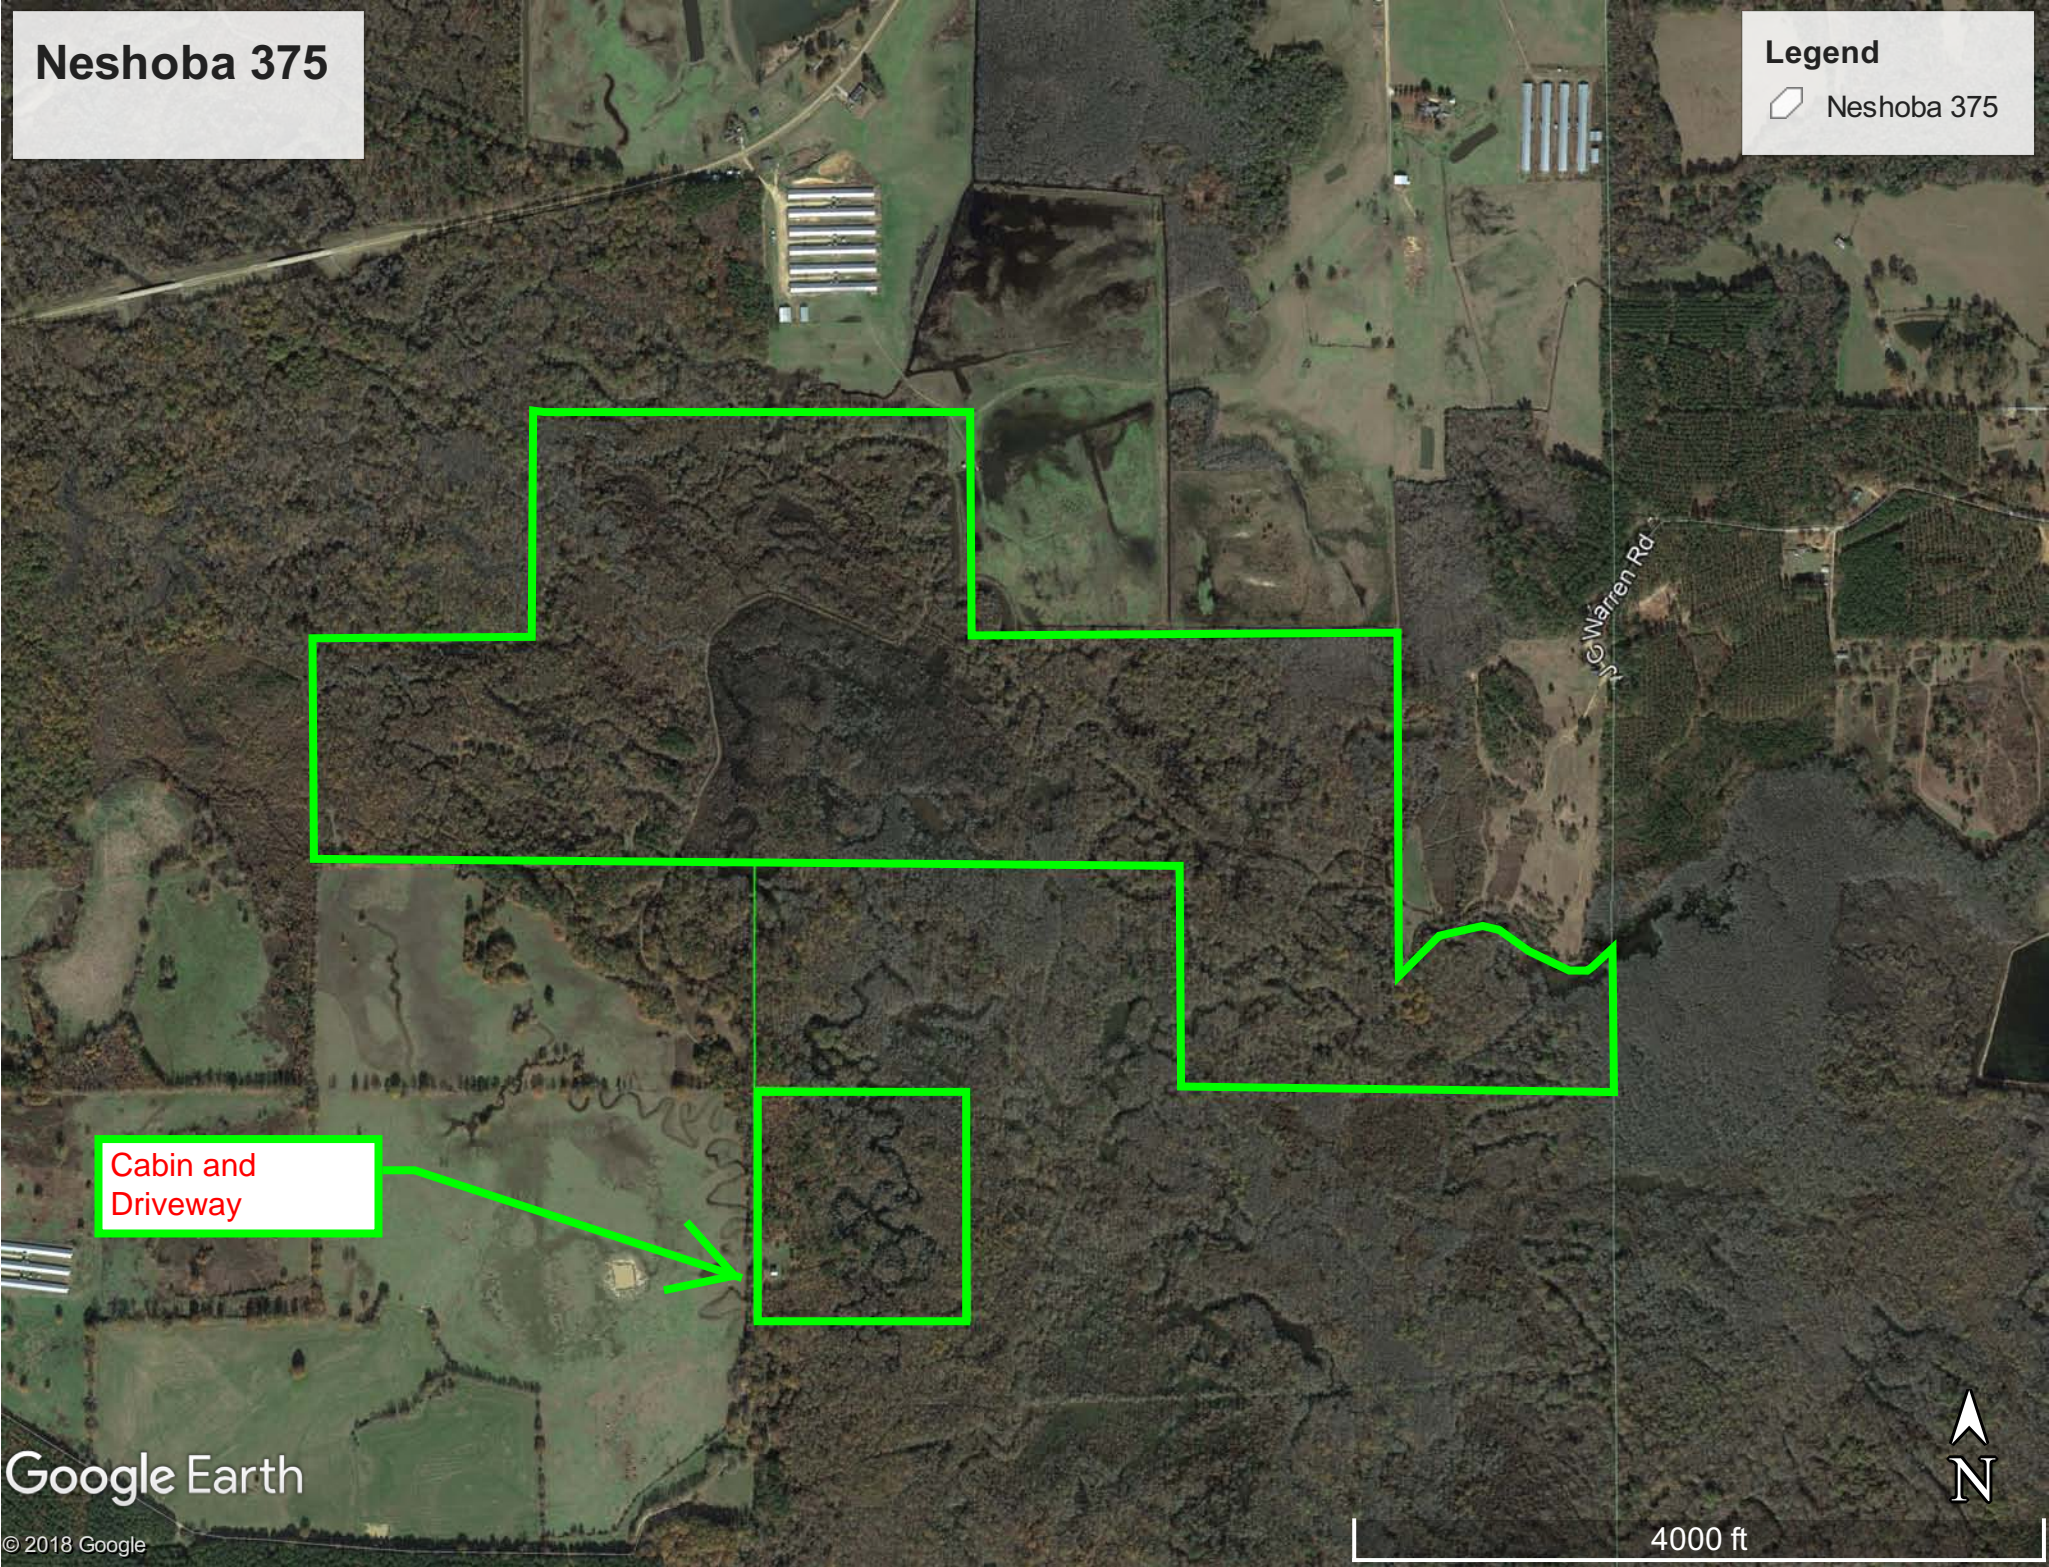

Neshoba 375

Legend

 Neshoba 375

Hwy 21/Hwy 491
Intersection

Bogue Chitto

Philadelphia

Neshoba 375

Legend
□ Neshoba 375

Cabin and Driveway

Neshoba 375

Legend
□ Neshoba 375

Google Earth

© 2018 Google

4000 ft