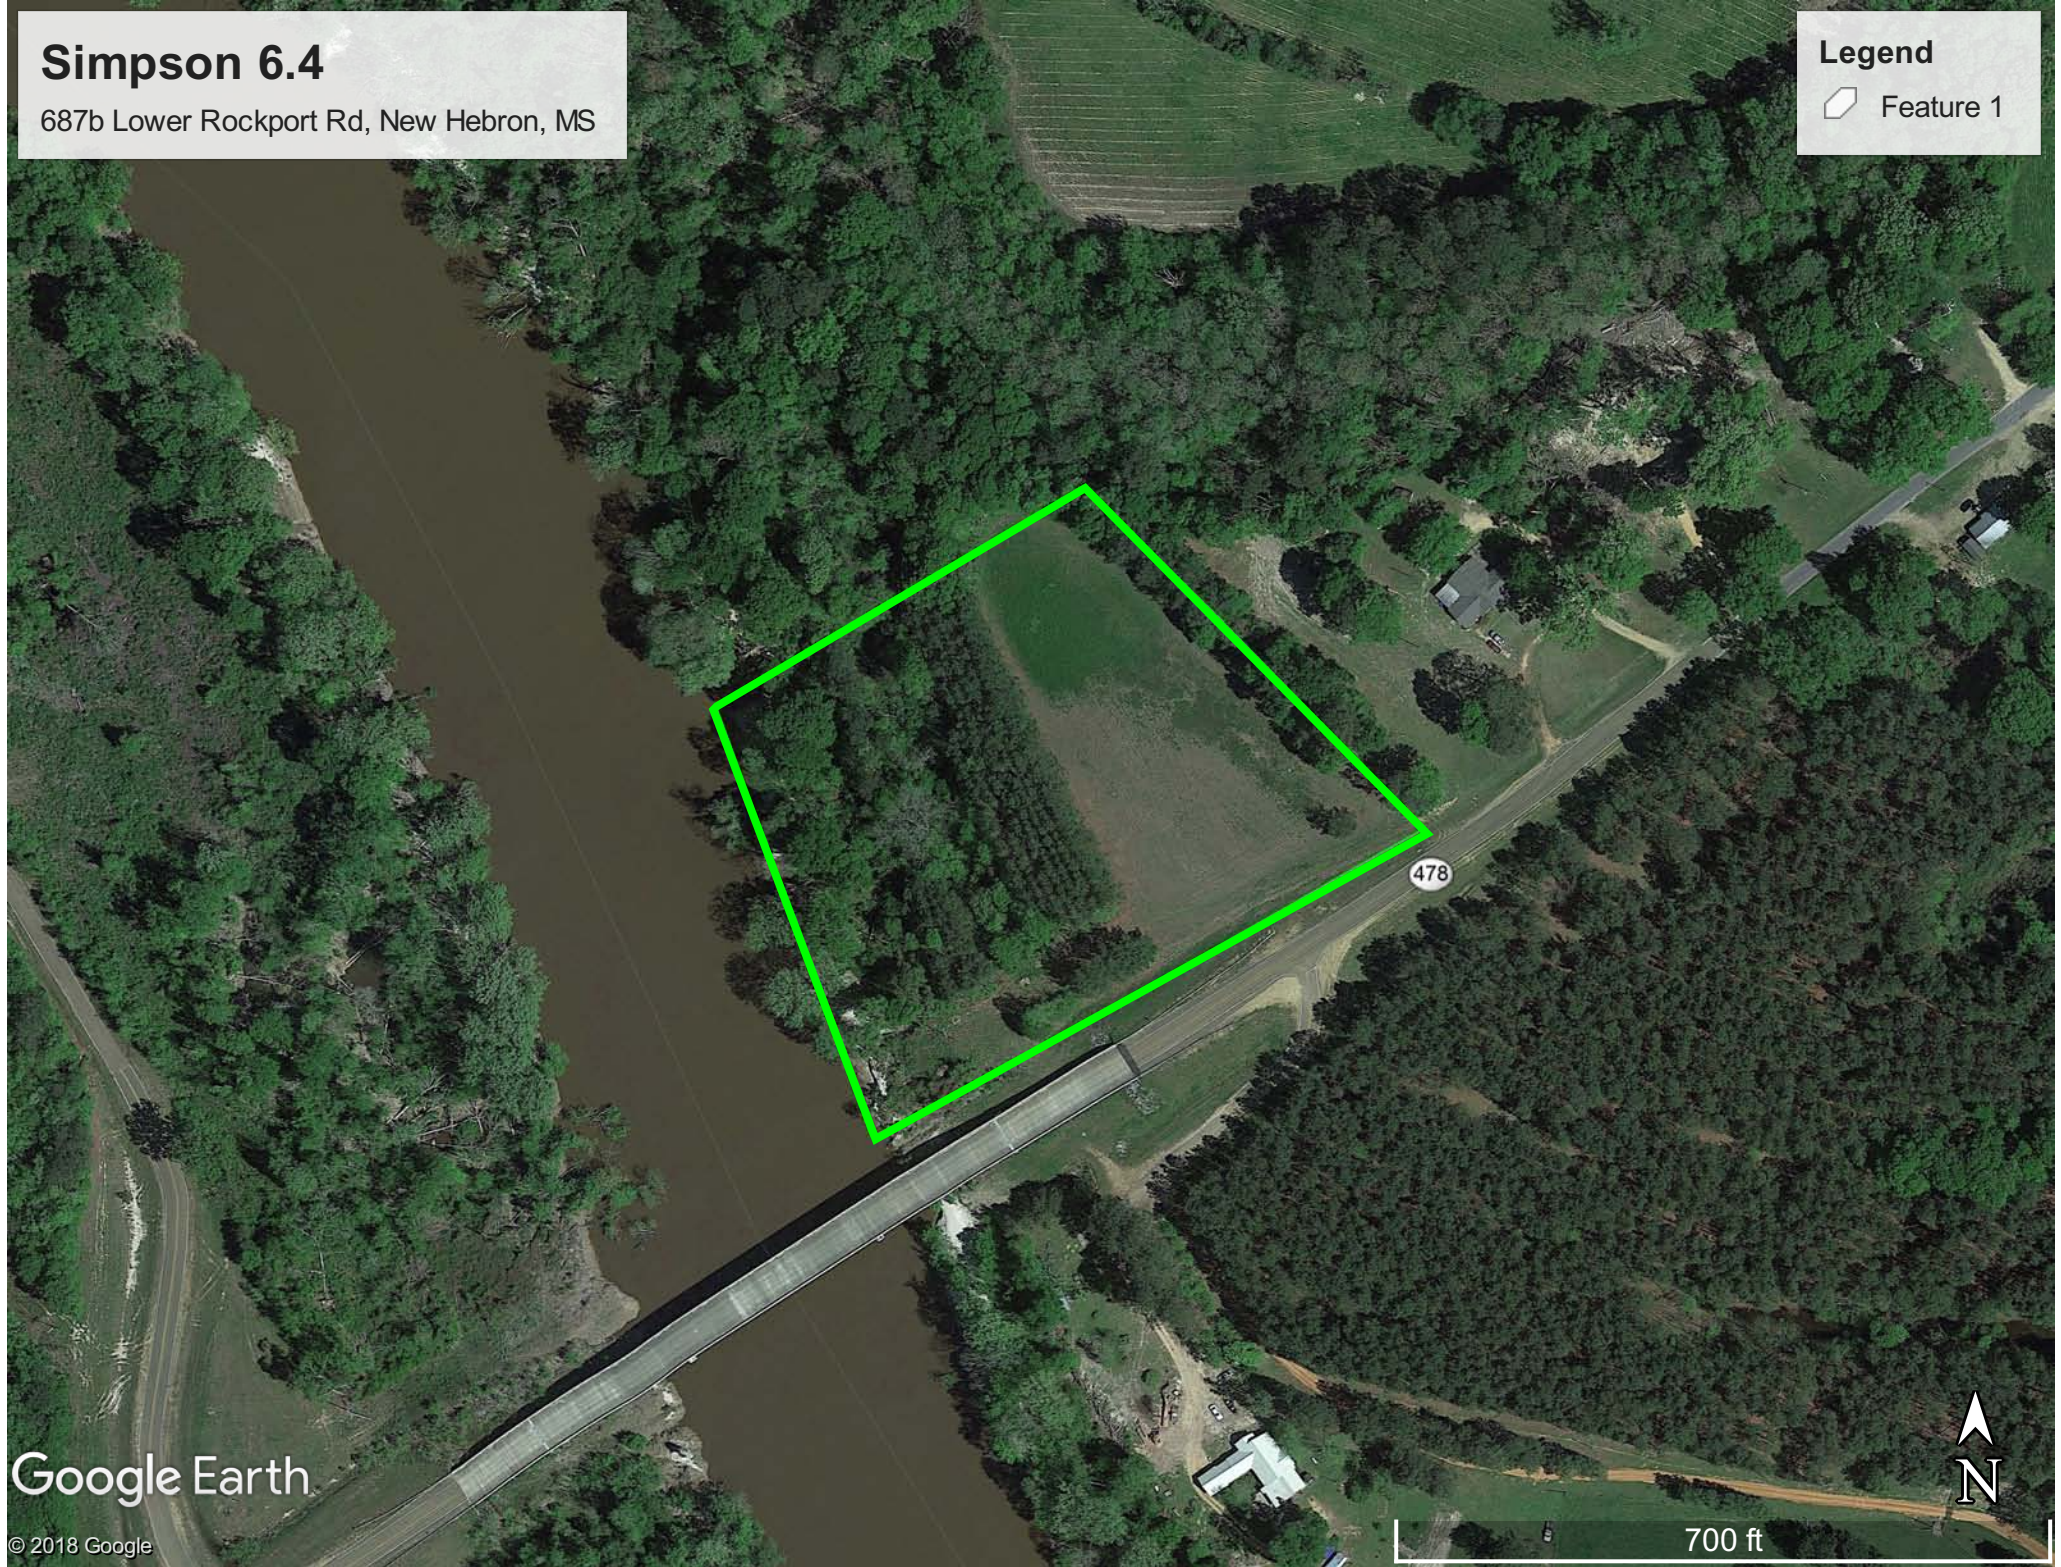

Simpson 6.4

687b Lower Rockport Rd, New Hebron, MS

Legend

 Feature 1

Georgetown

Kee Bass Rd

Bridgeport Rd

Google Earth

© 2018 Google

4 mi

Simpson 6.4

687b Lower Rockport Rd, New Hebron, MS

Legend

 Feature 1

Google Earth

© 2018 Google

700 ft

Simpson 6.4

687b Lower Rockport Rd, New Hebron, MS

Legend

 Feature 1

Google Earth

© 2018 Google

2000 ft