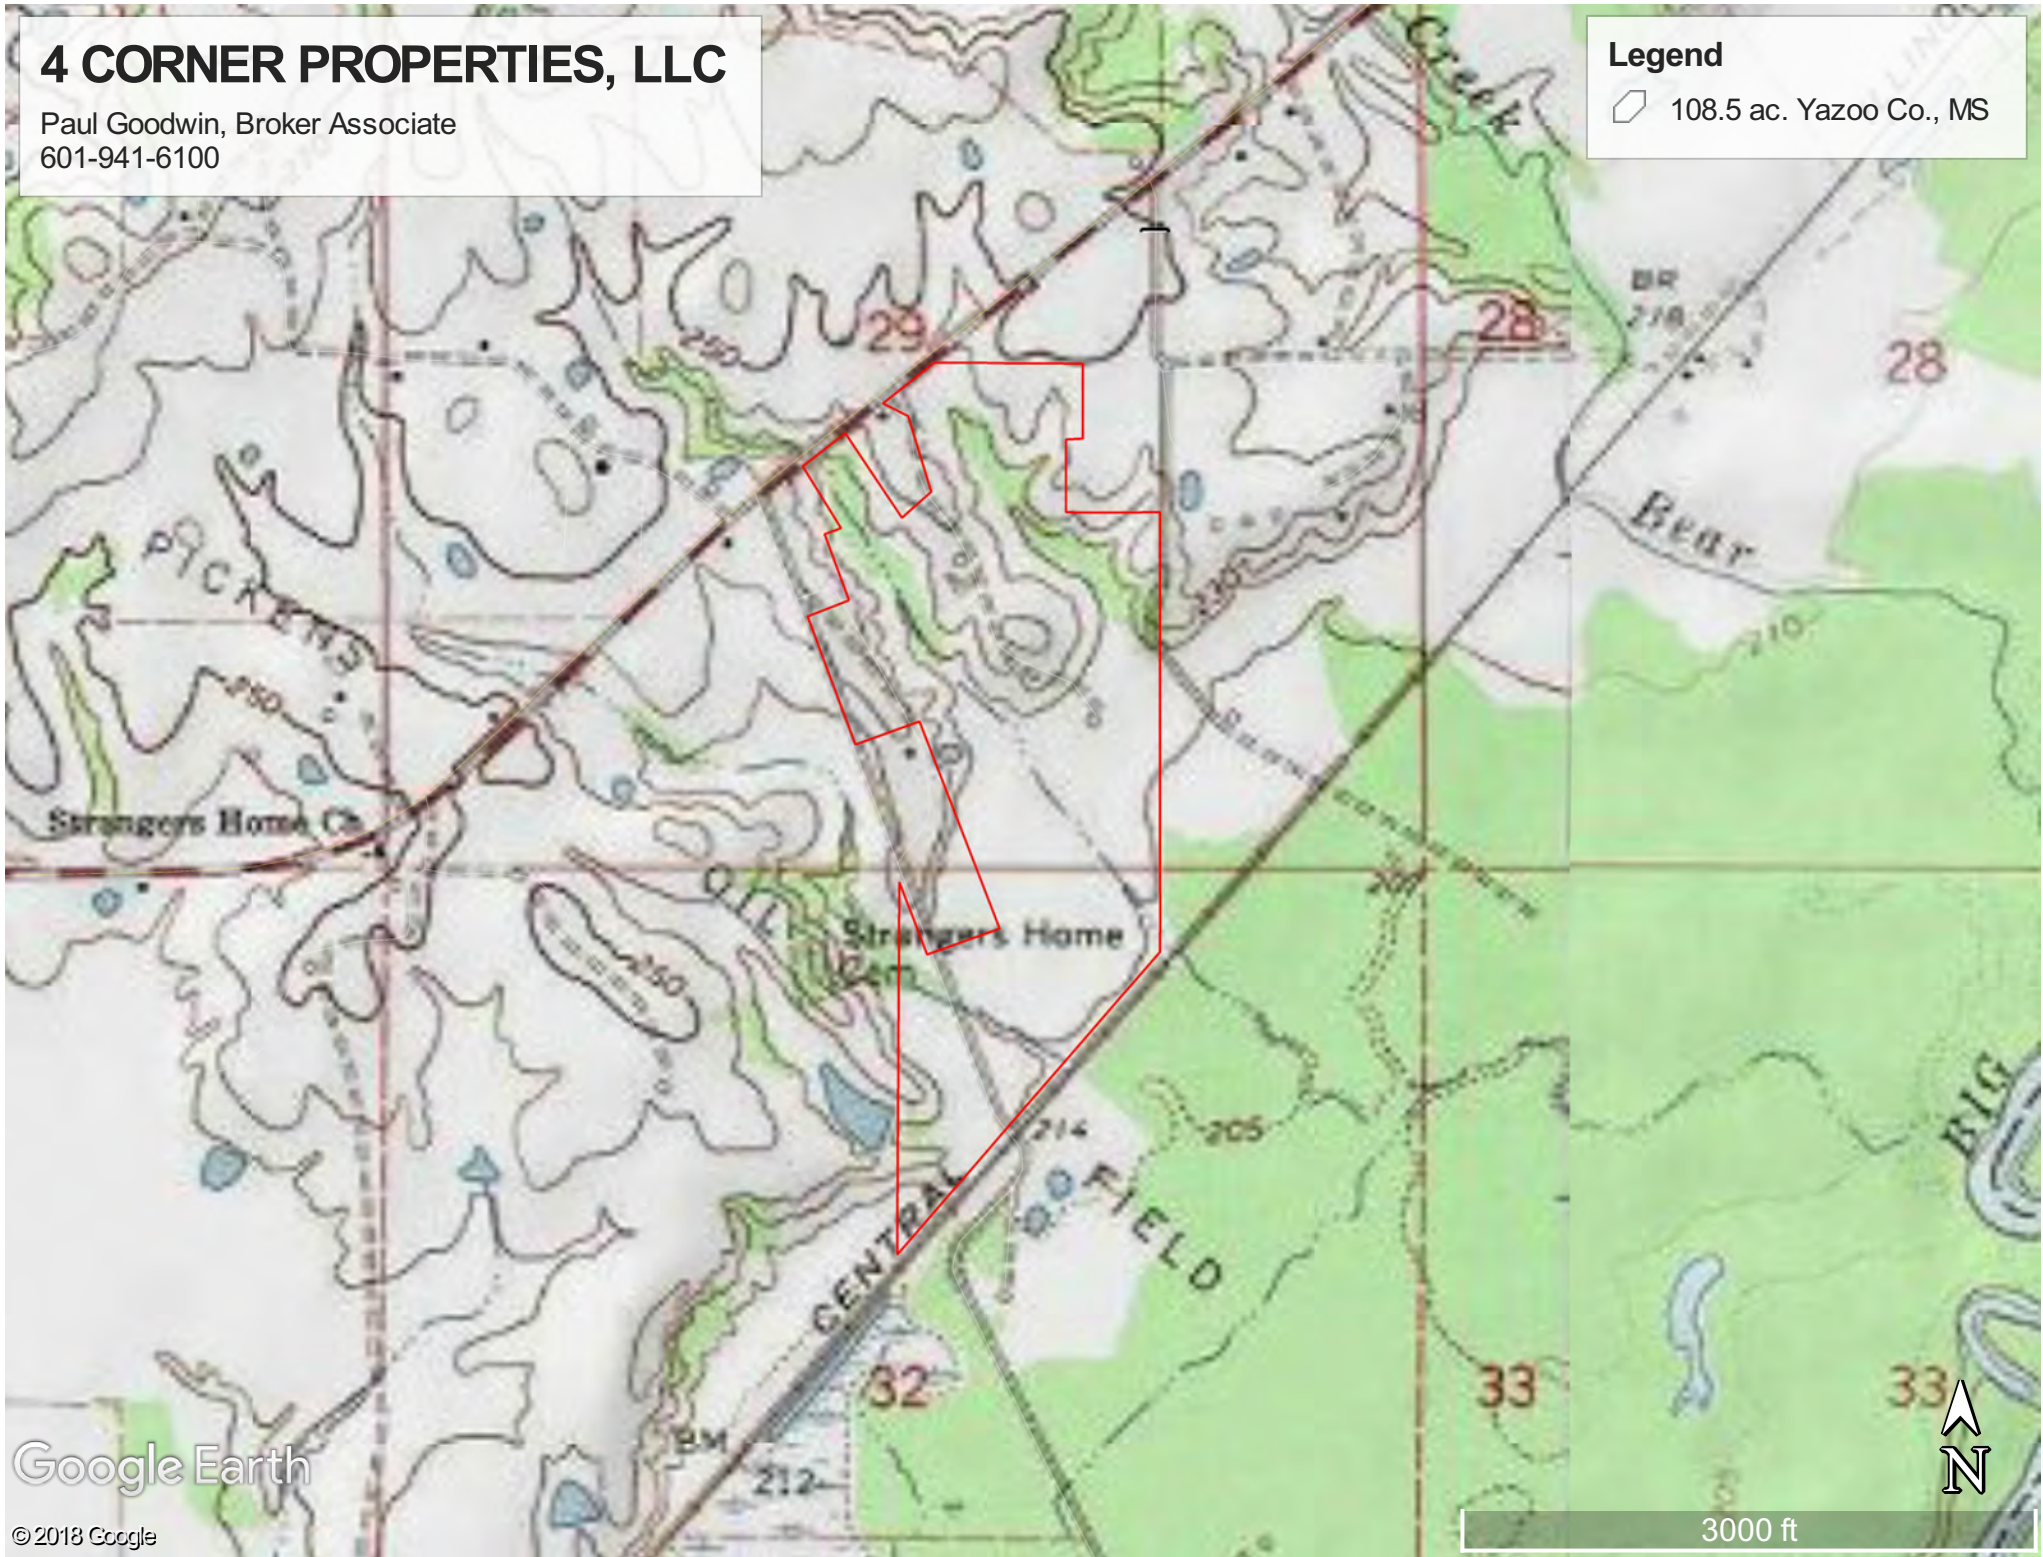

4 CORNER PROPERTIES, LLC

Paul Goodwin, Broker Associate
601-941-6100

Legend
108.5 ac. Yazoo Co., MS

Google Earth

© 2018 Google

3000 ft

4 CORNER PROPERTIES, LLC

Paul Goodwin, Broker Associate
601-941-6100

Legend

 108.5 ac. Yazoo Co., MS

Google Earth

© 2018 Google

3000 ft