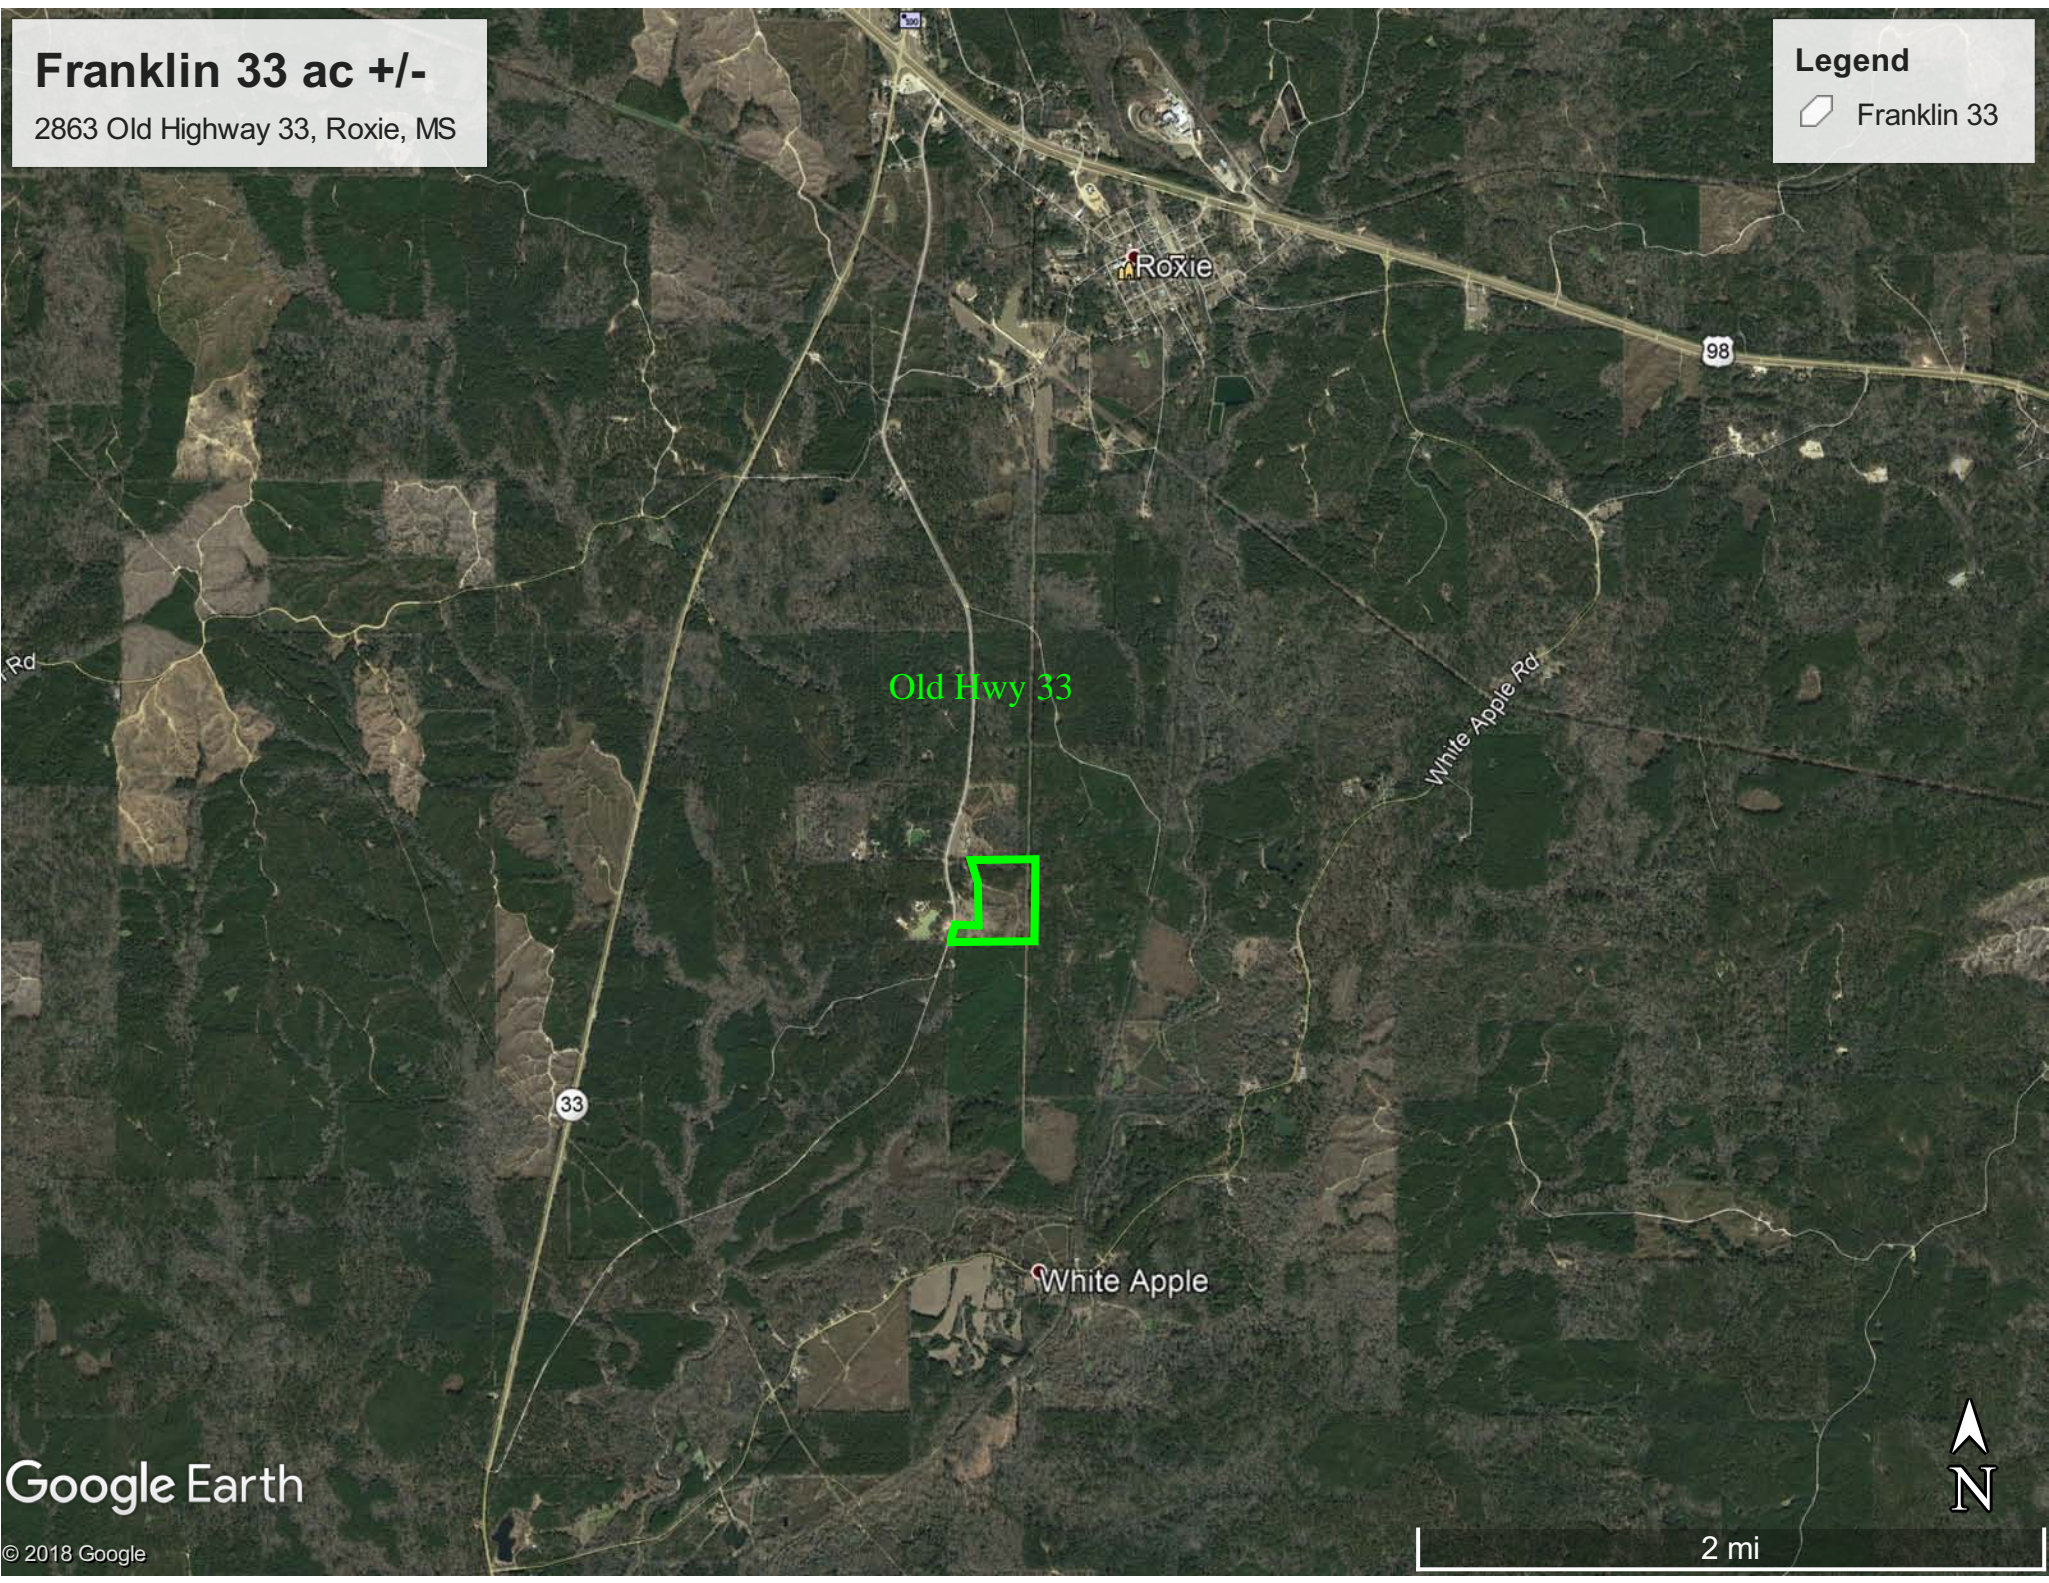

Franklin 33 ac +/-

2863 Old Highway 33, Roxie, MS

Legend

 Franklin 33

Franklin 33 ac +/-

2863 Old Highway 33, Roxie, MS

Legend

 Franklin 33

Google Earth

© 2018 Google

Old Mississippi 33

1000 ft

Franklin 33 ac +/-

2863 Old Highway 33, Roxie, MS

Legend

 Franklin 33

Potential Lake Site