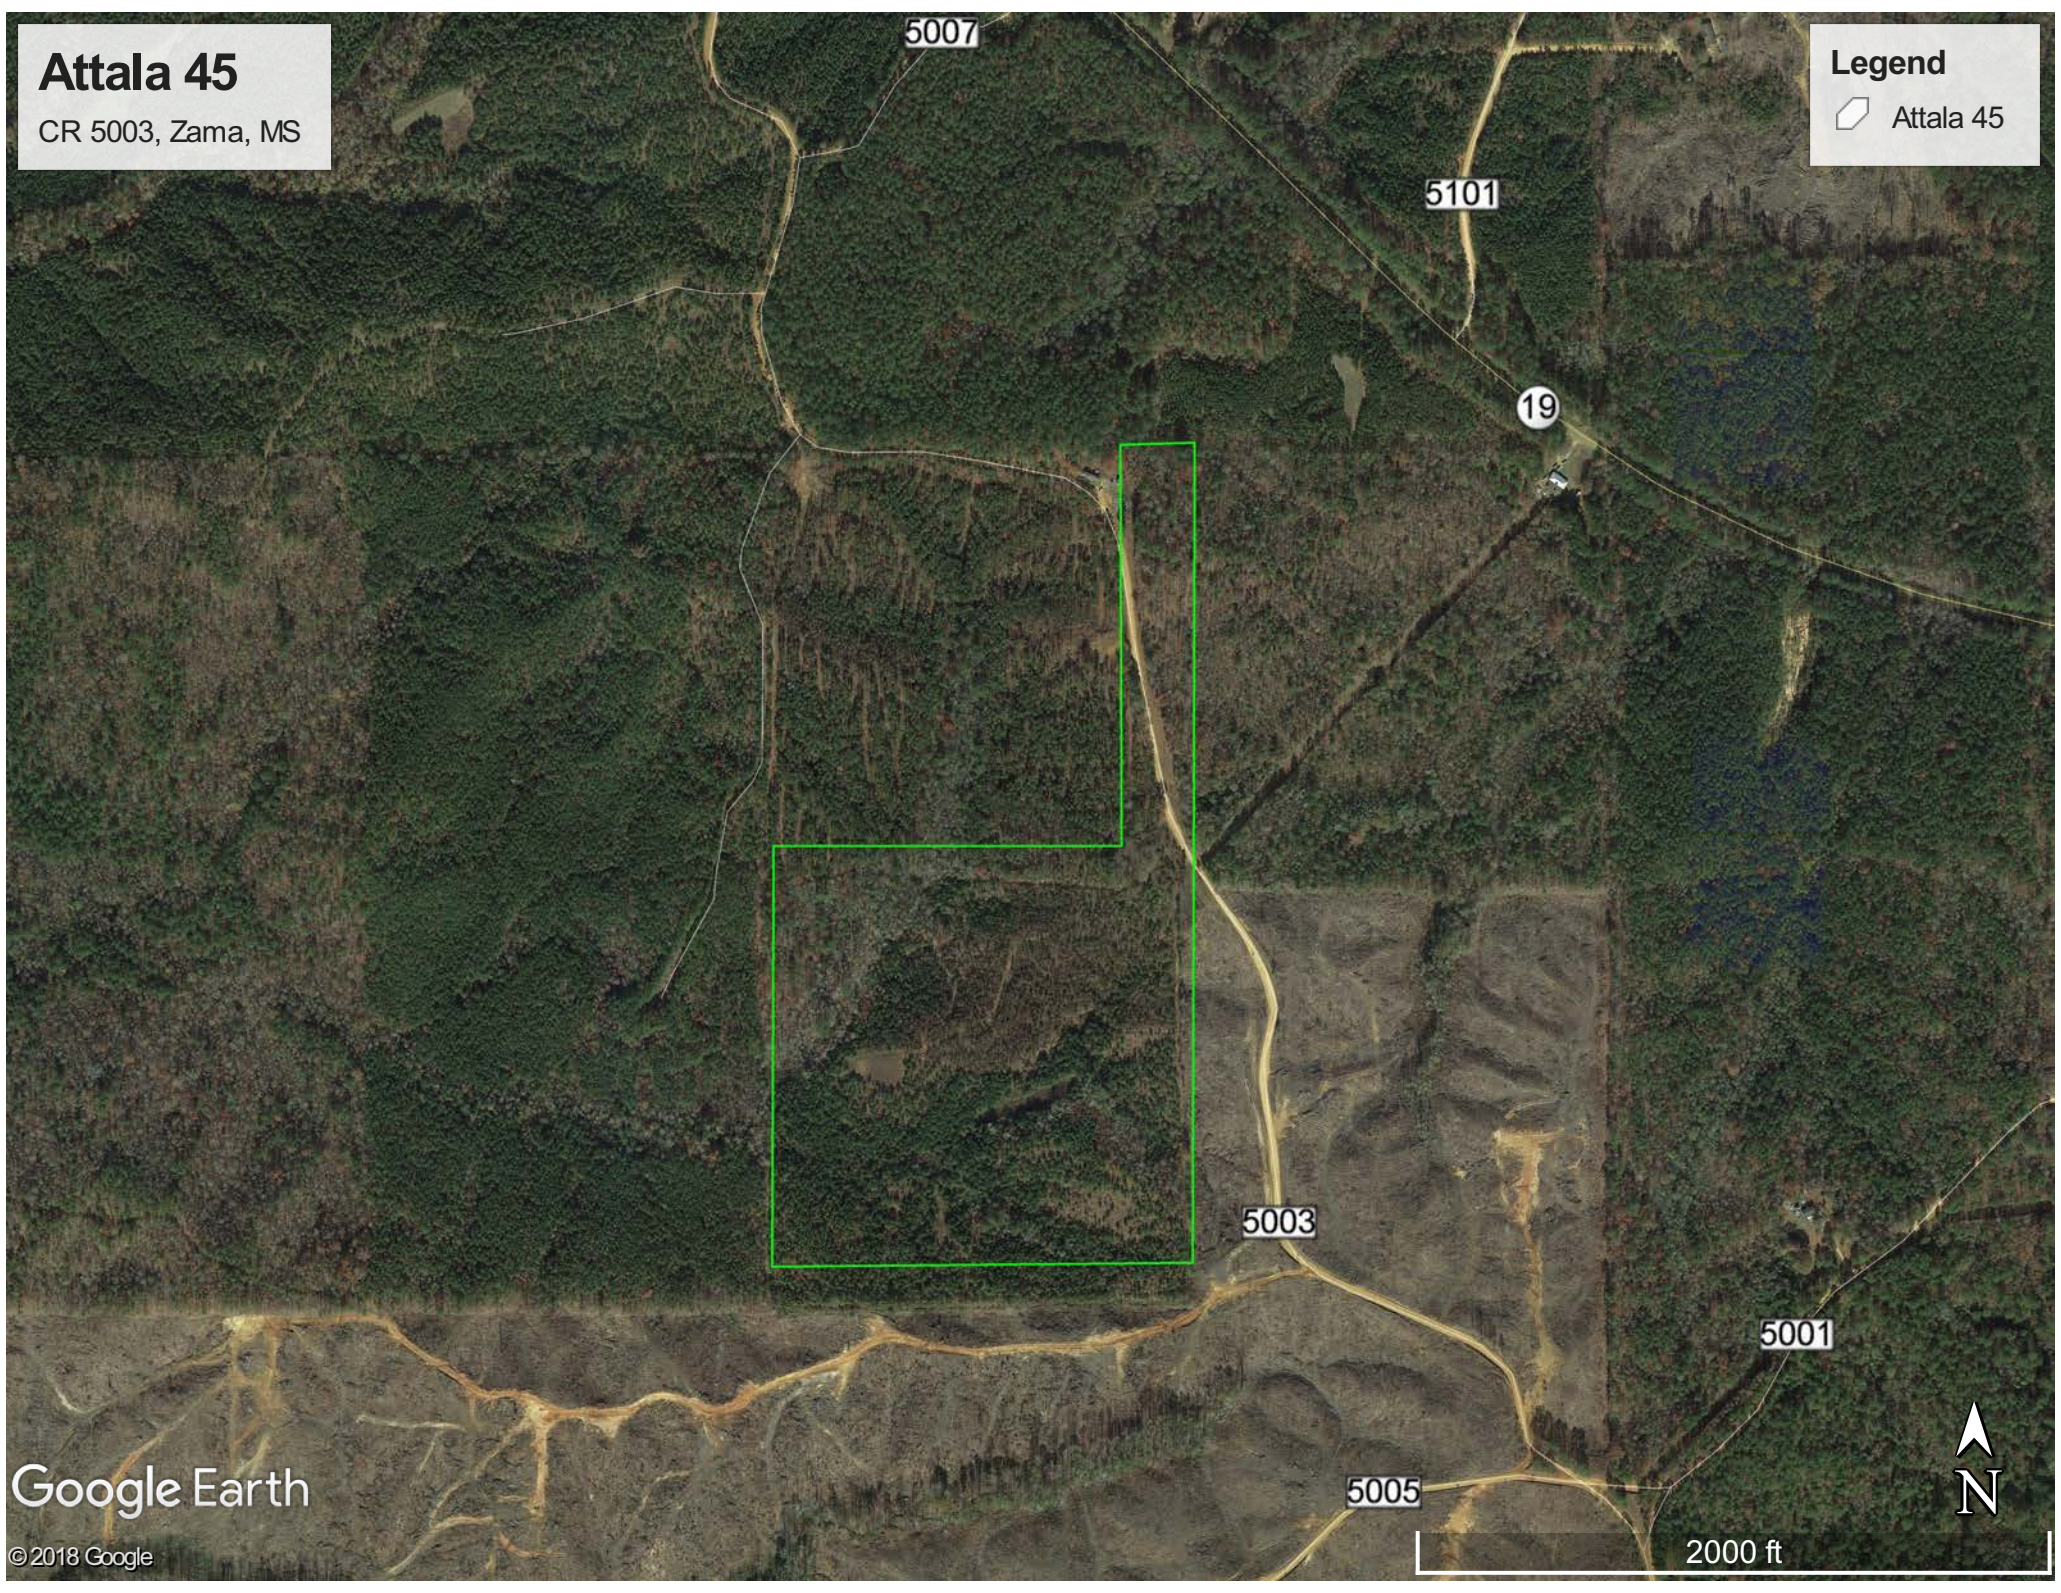

Google Earth

© 2018 Google

3 mi

Attala 45

CR 5003, Zama, MS

Legend

 Attala 45

Google Earth

© 2018 Google

2000 ft

Attala 45

CR 5003, Zama, MS

Legend

 Attala 45

Google Earth

© 2018 Google