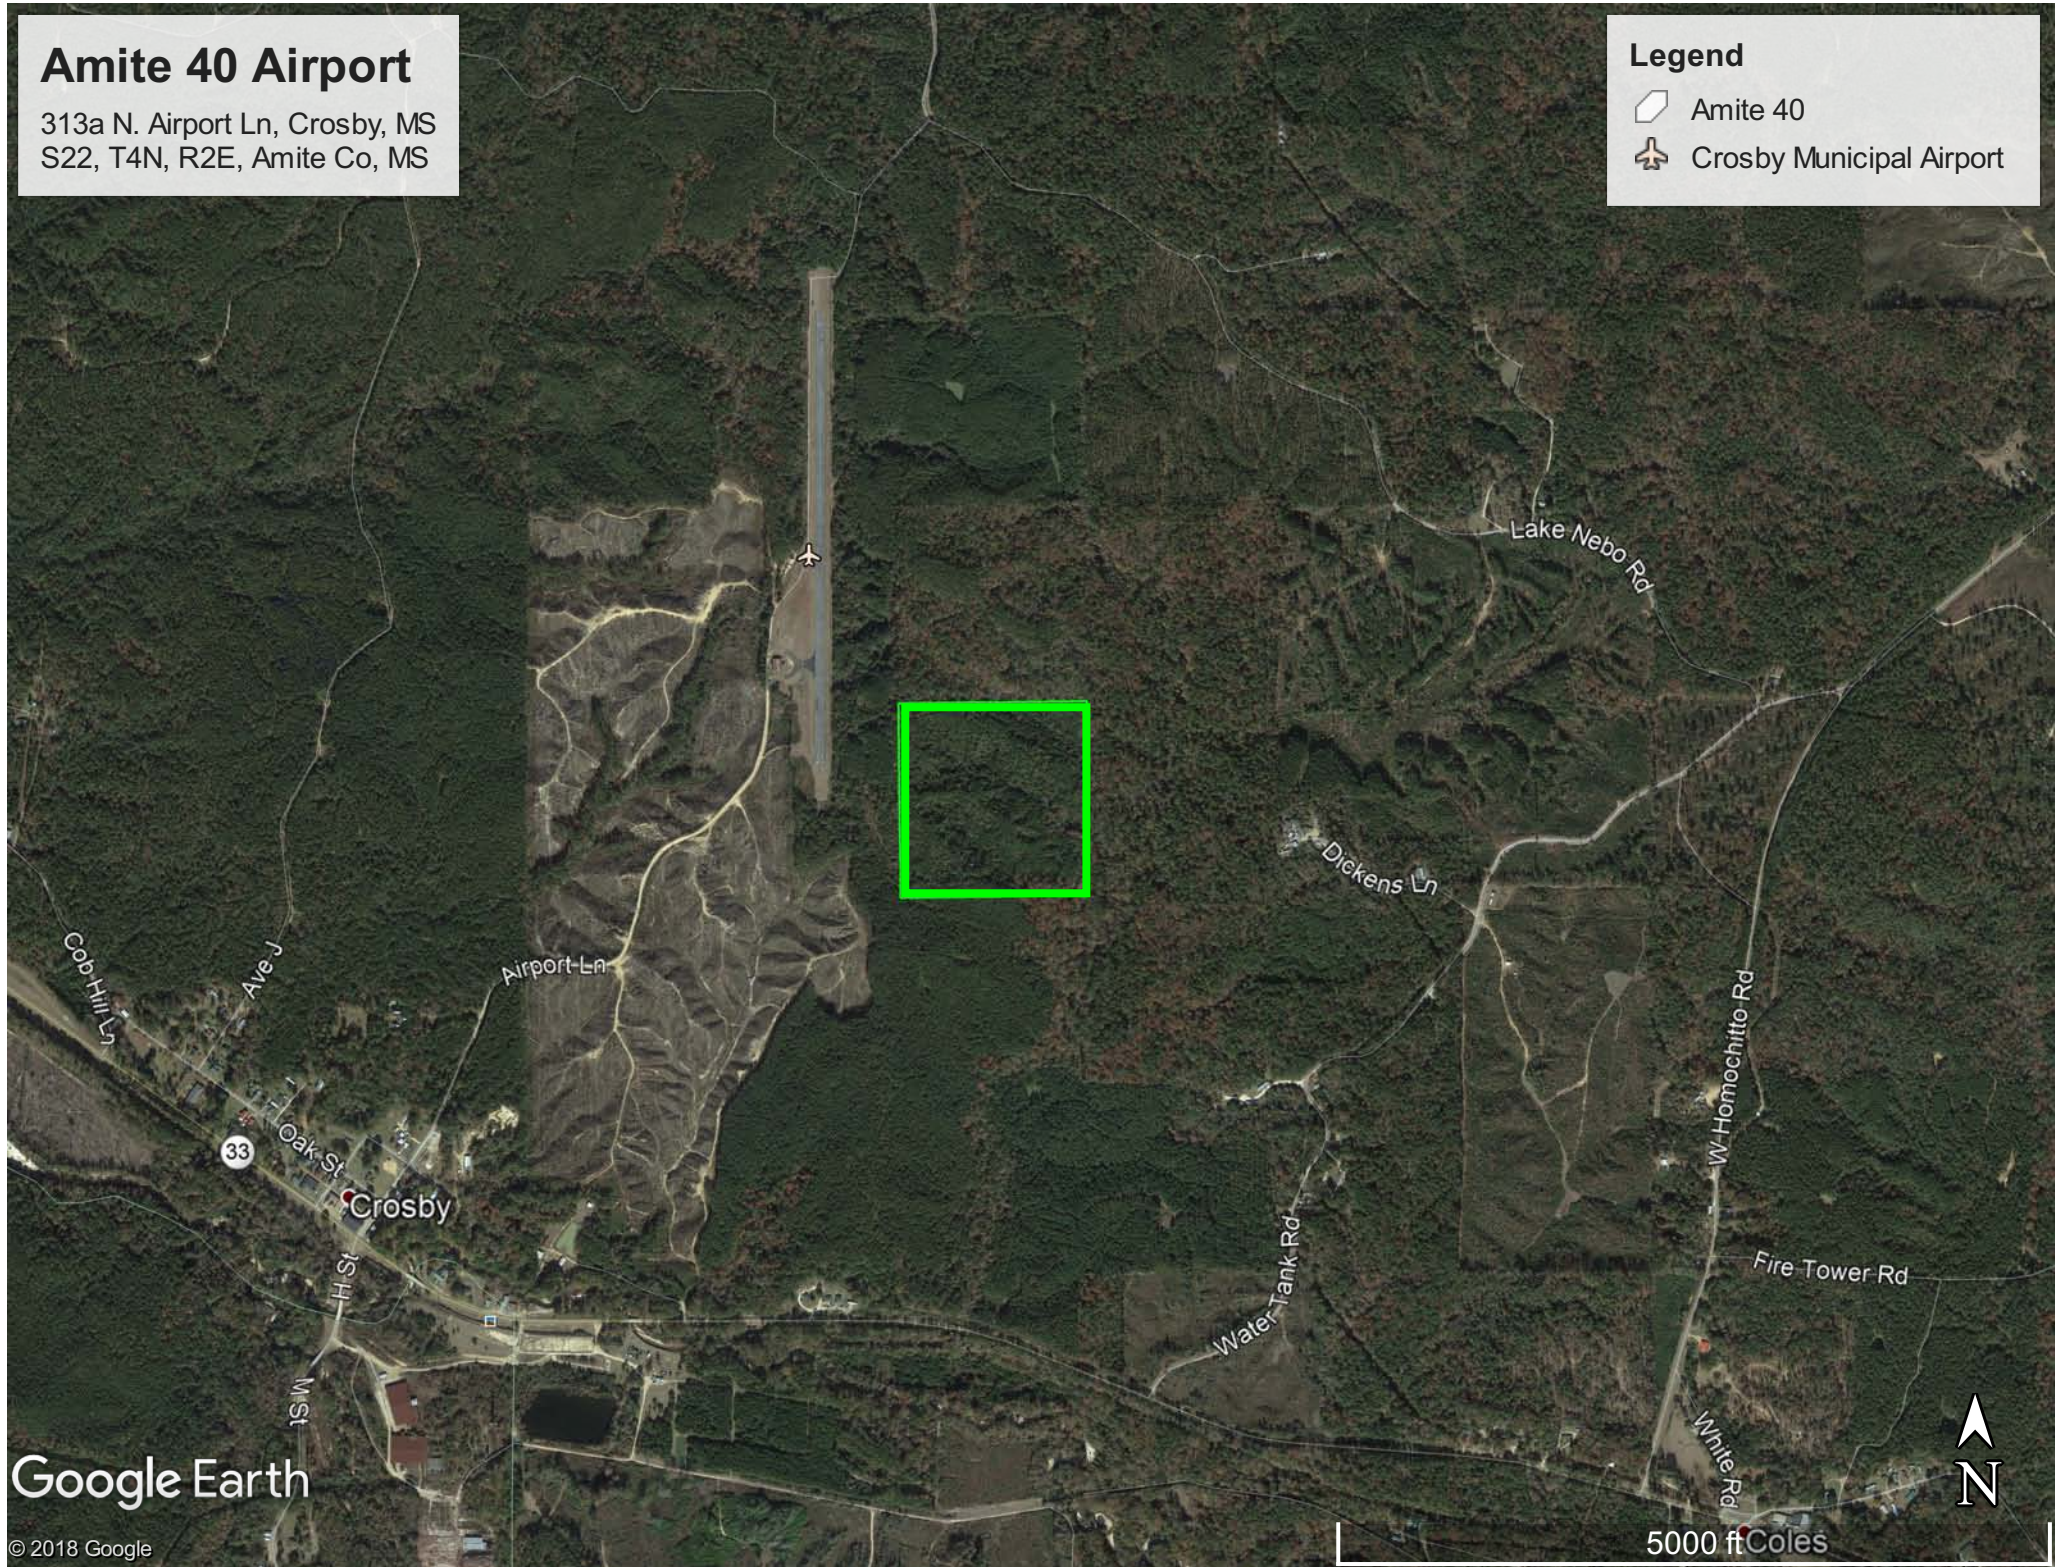

Amite 40 Airport

313a N. Airport Ln, Crosby, MS
S22, T4N, R2E, Amite Co, MS

Legend

-  Amite 40
-  Crosby Municipal Airport

Google Earth

© 2018 Google

5000 ft Coles

Amite 40 Airport