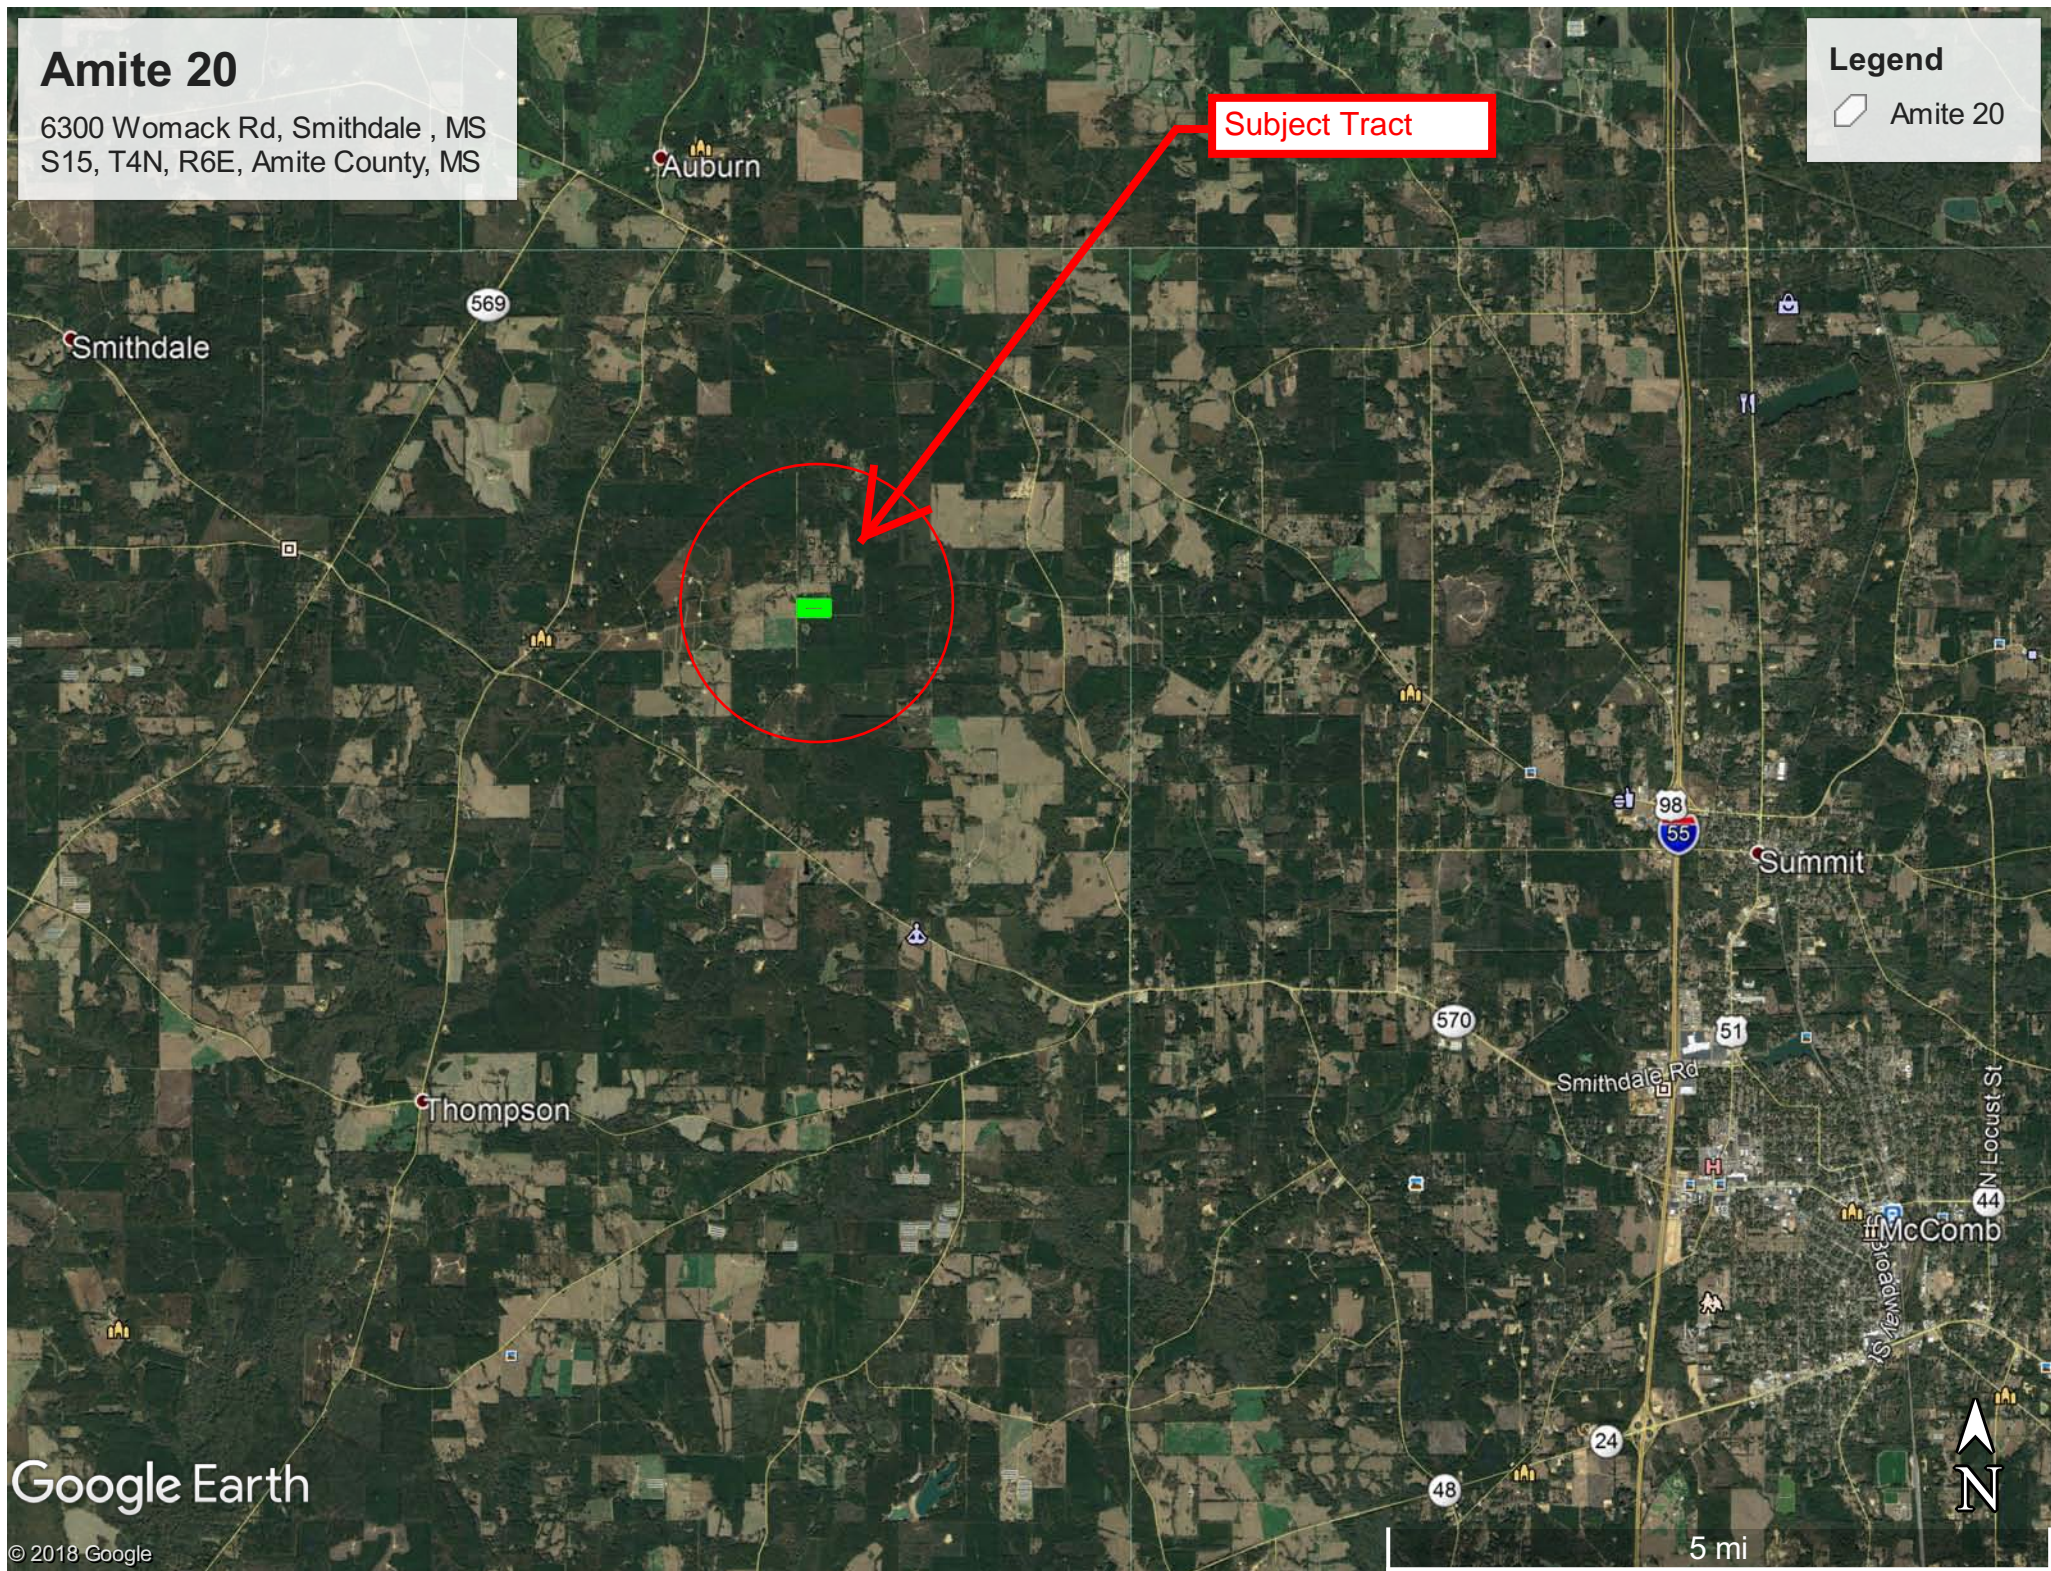

Amite 20

6300 Womack Rd, Smithdale, MS
S15, T4N, R6E, Amite County, MS

Legend

 Amite 20

Subject Tract

Google Earth

© 2018 Google

5 mi

Amite 20

6300 Womack Rd, Smithdale, MS
S15, T4N, R6E, Amite County, MS

Legend

 Amite 20

Google Earth

Womack Ln

© 2018 Google

600 ft

Amite 20

6300 Womack Ln, Smithdale, MS
S15, T4N, R6E, Amite County, MS

Legend

 Amite 20

Jones Rd

15

Excellent Lake site

Womack Ln