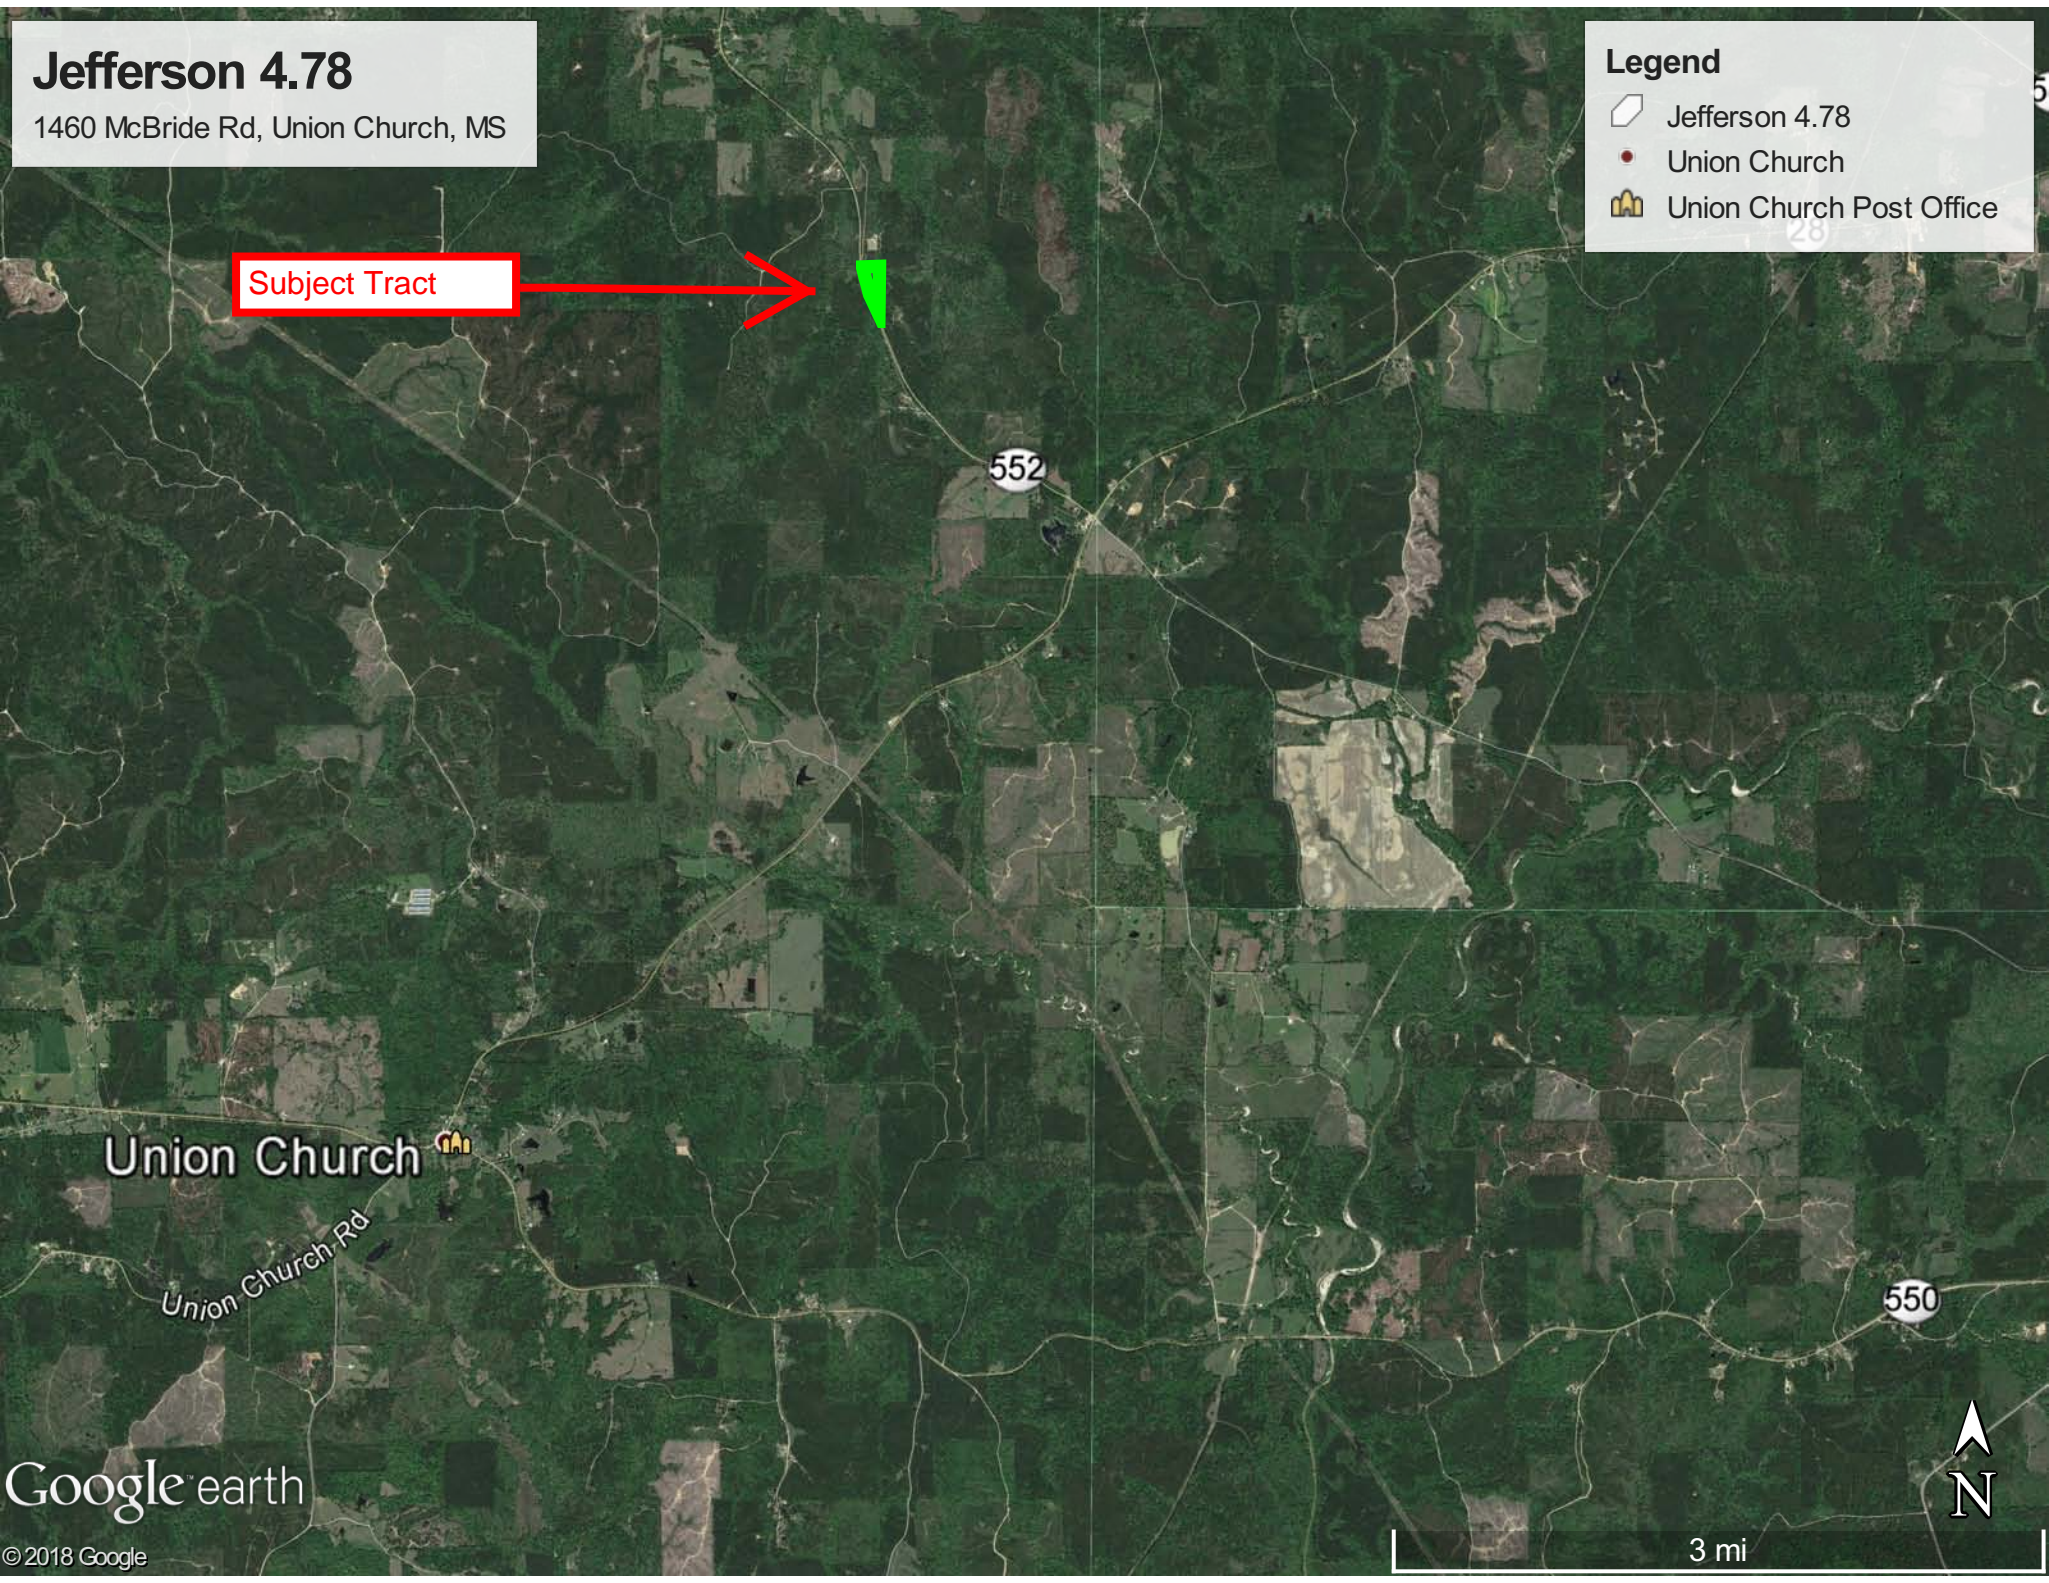

Jefferson 4.78

1460 McBride Rd, Union Church, MS

Subject Tract

Legend

-  Jefferson 4.78
-  Union Church
-  Union Church Post Office

Google earth

© 2018 Google

3 mi

Jefferson 4.78

1460 McBride Rd, Union Church, MS

Legend

-  Jefferson 4.78
-  Union Church
-  Union Church Post Office

552

McBride Rd