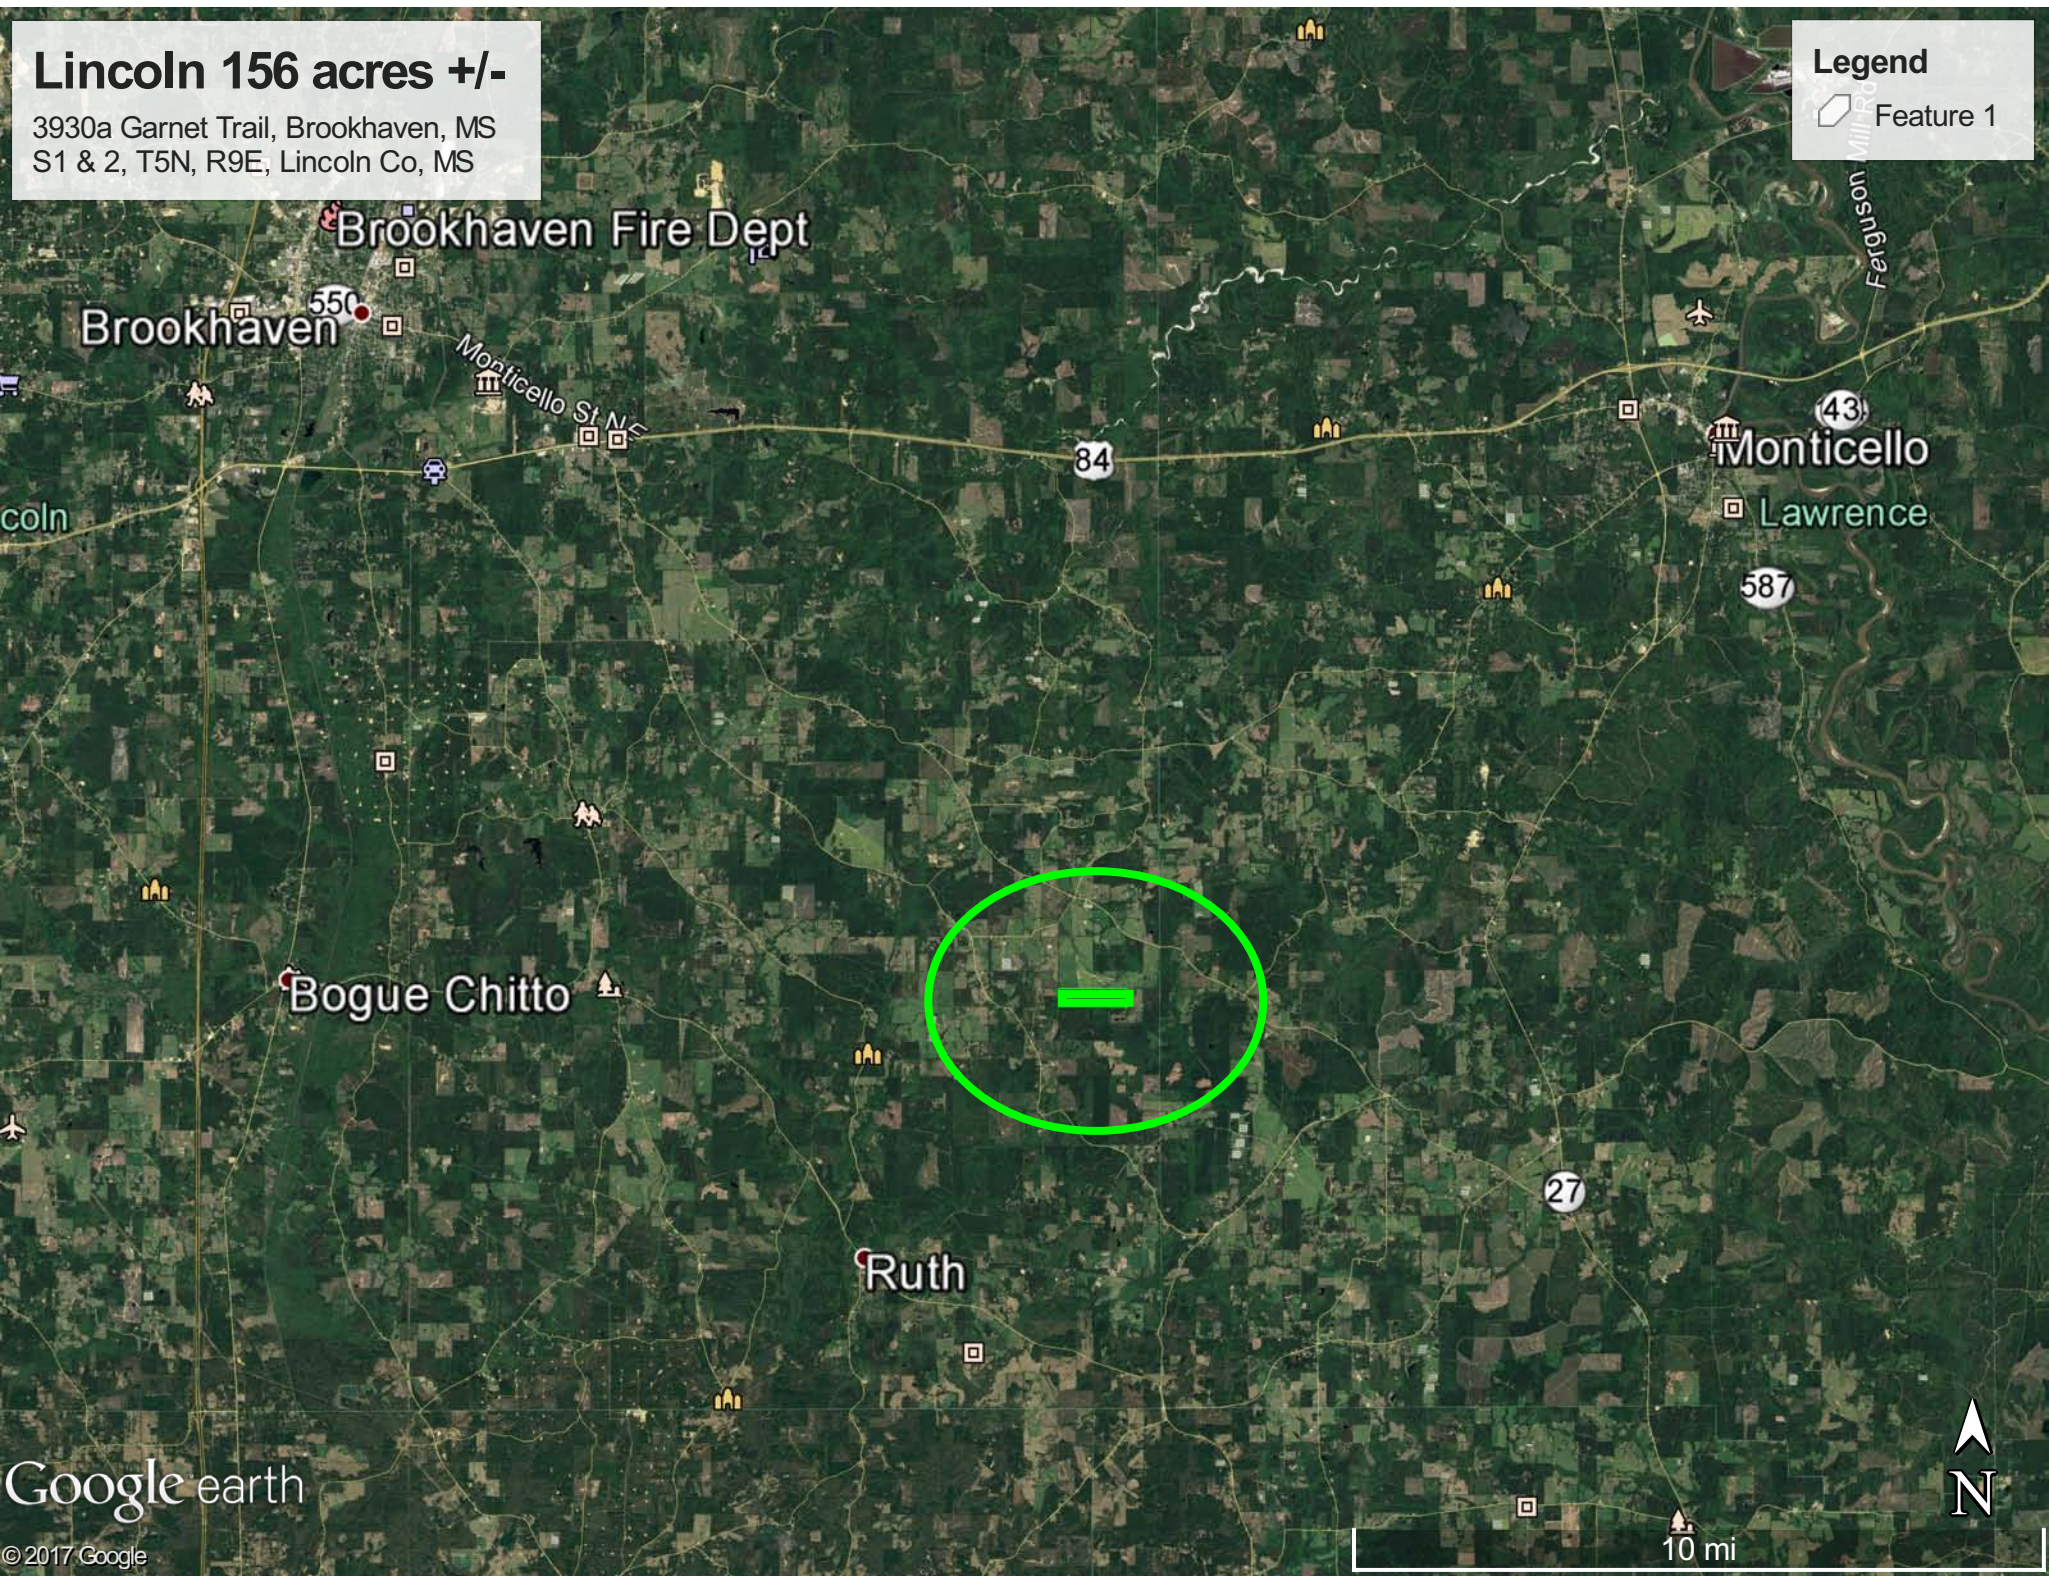

Lincoln 156 acres +/-

3930a Garnet Trail, Brookhaven, MS
S1 & 2, T5N, R9E, Lincoln Co, MS

Legend
Feature 1

Lincoln 156 acres +/-

3930a Garnet Trail, Brookhaven, MS
S1 & 2, T5N, R9E, Lincoln Co, MS

Legend

Feature 1

Garnet Trail SE

Lincoln 156 acres +/-

3930a Garnet Trail, Brookhaven, MS
S1 & 2, T5N, R9E, Lincoln Co, MS

Legend

- Feature 1