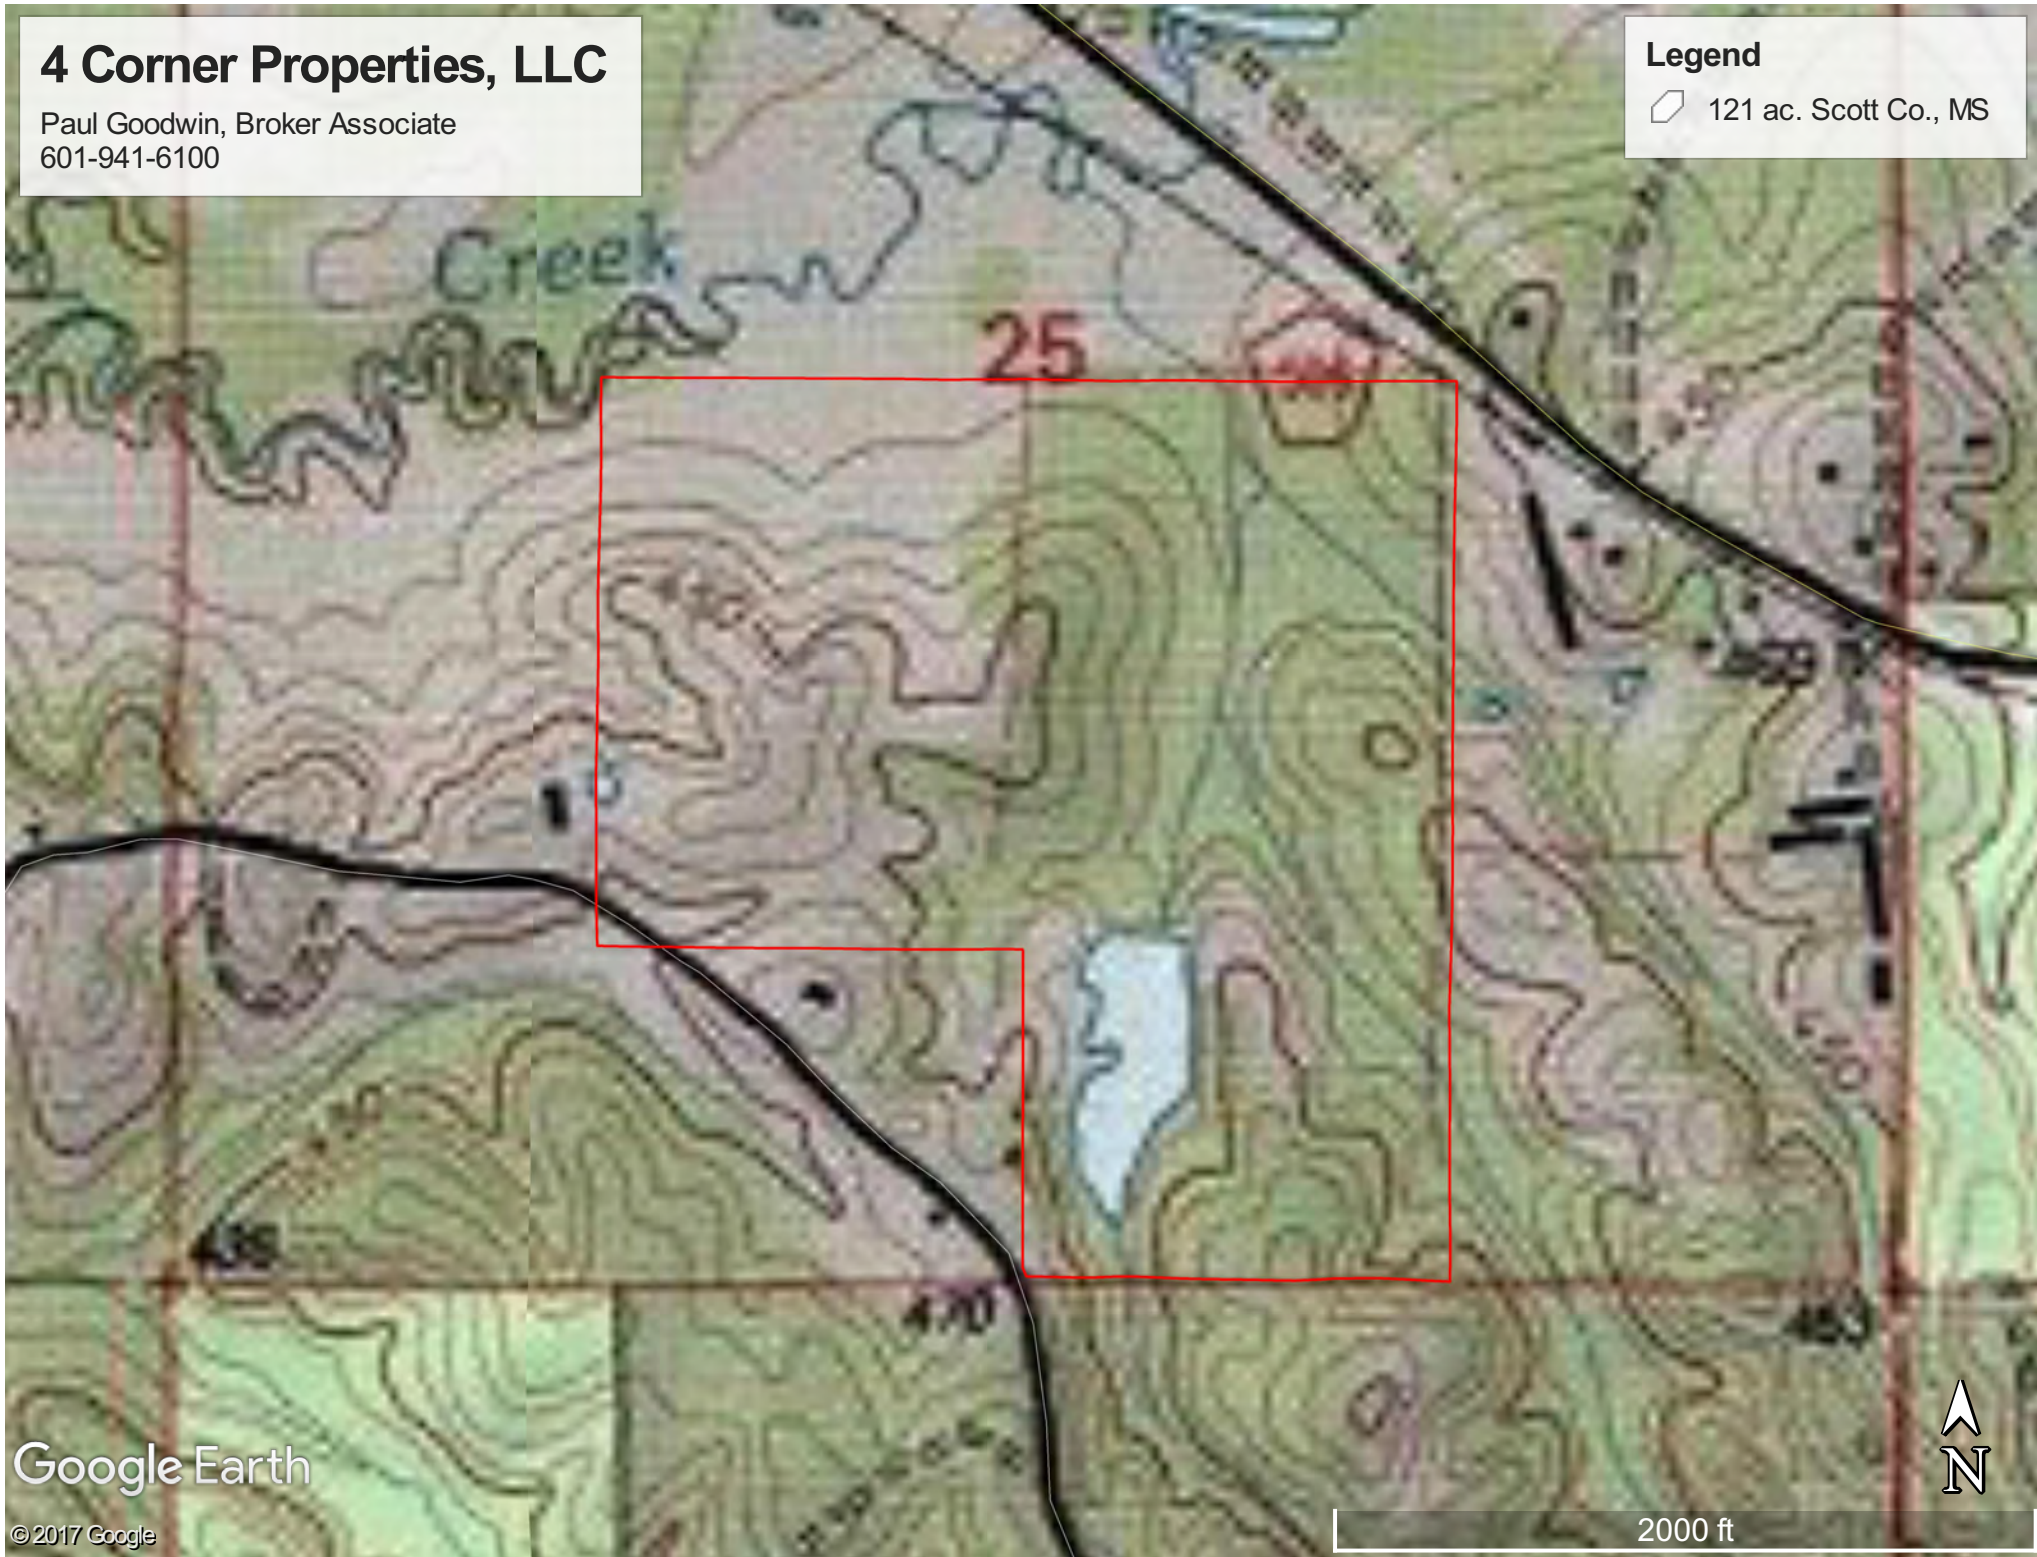

4 Corner Properties, LLC

Paul Goodwin, Broker Associate
601-941-6100

Legend
121 ac. Scott Co., MS

Google Earth

© 2017 Google

2000 ft