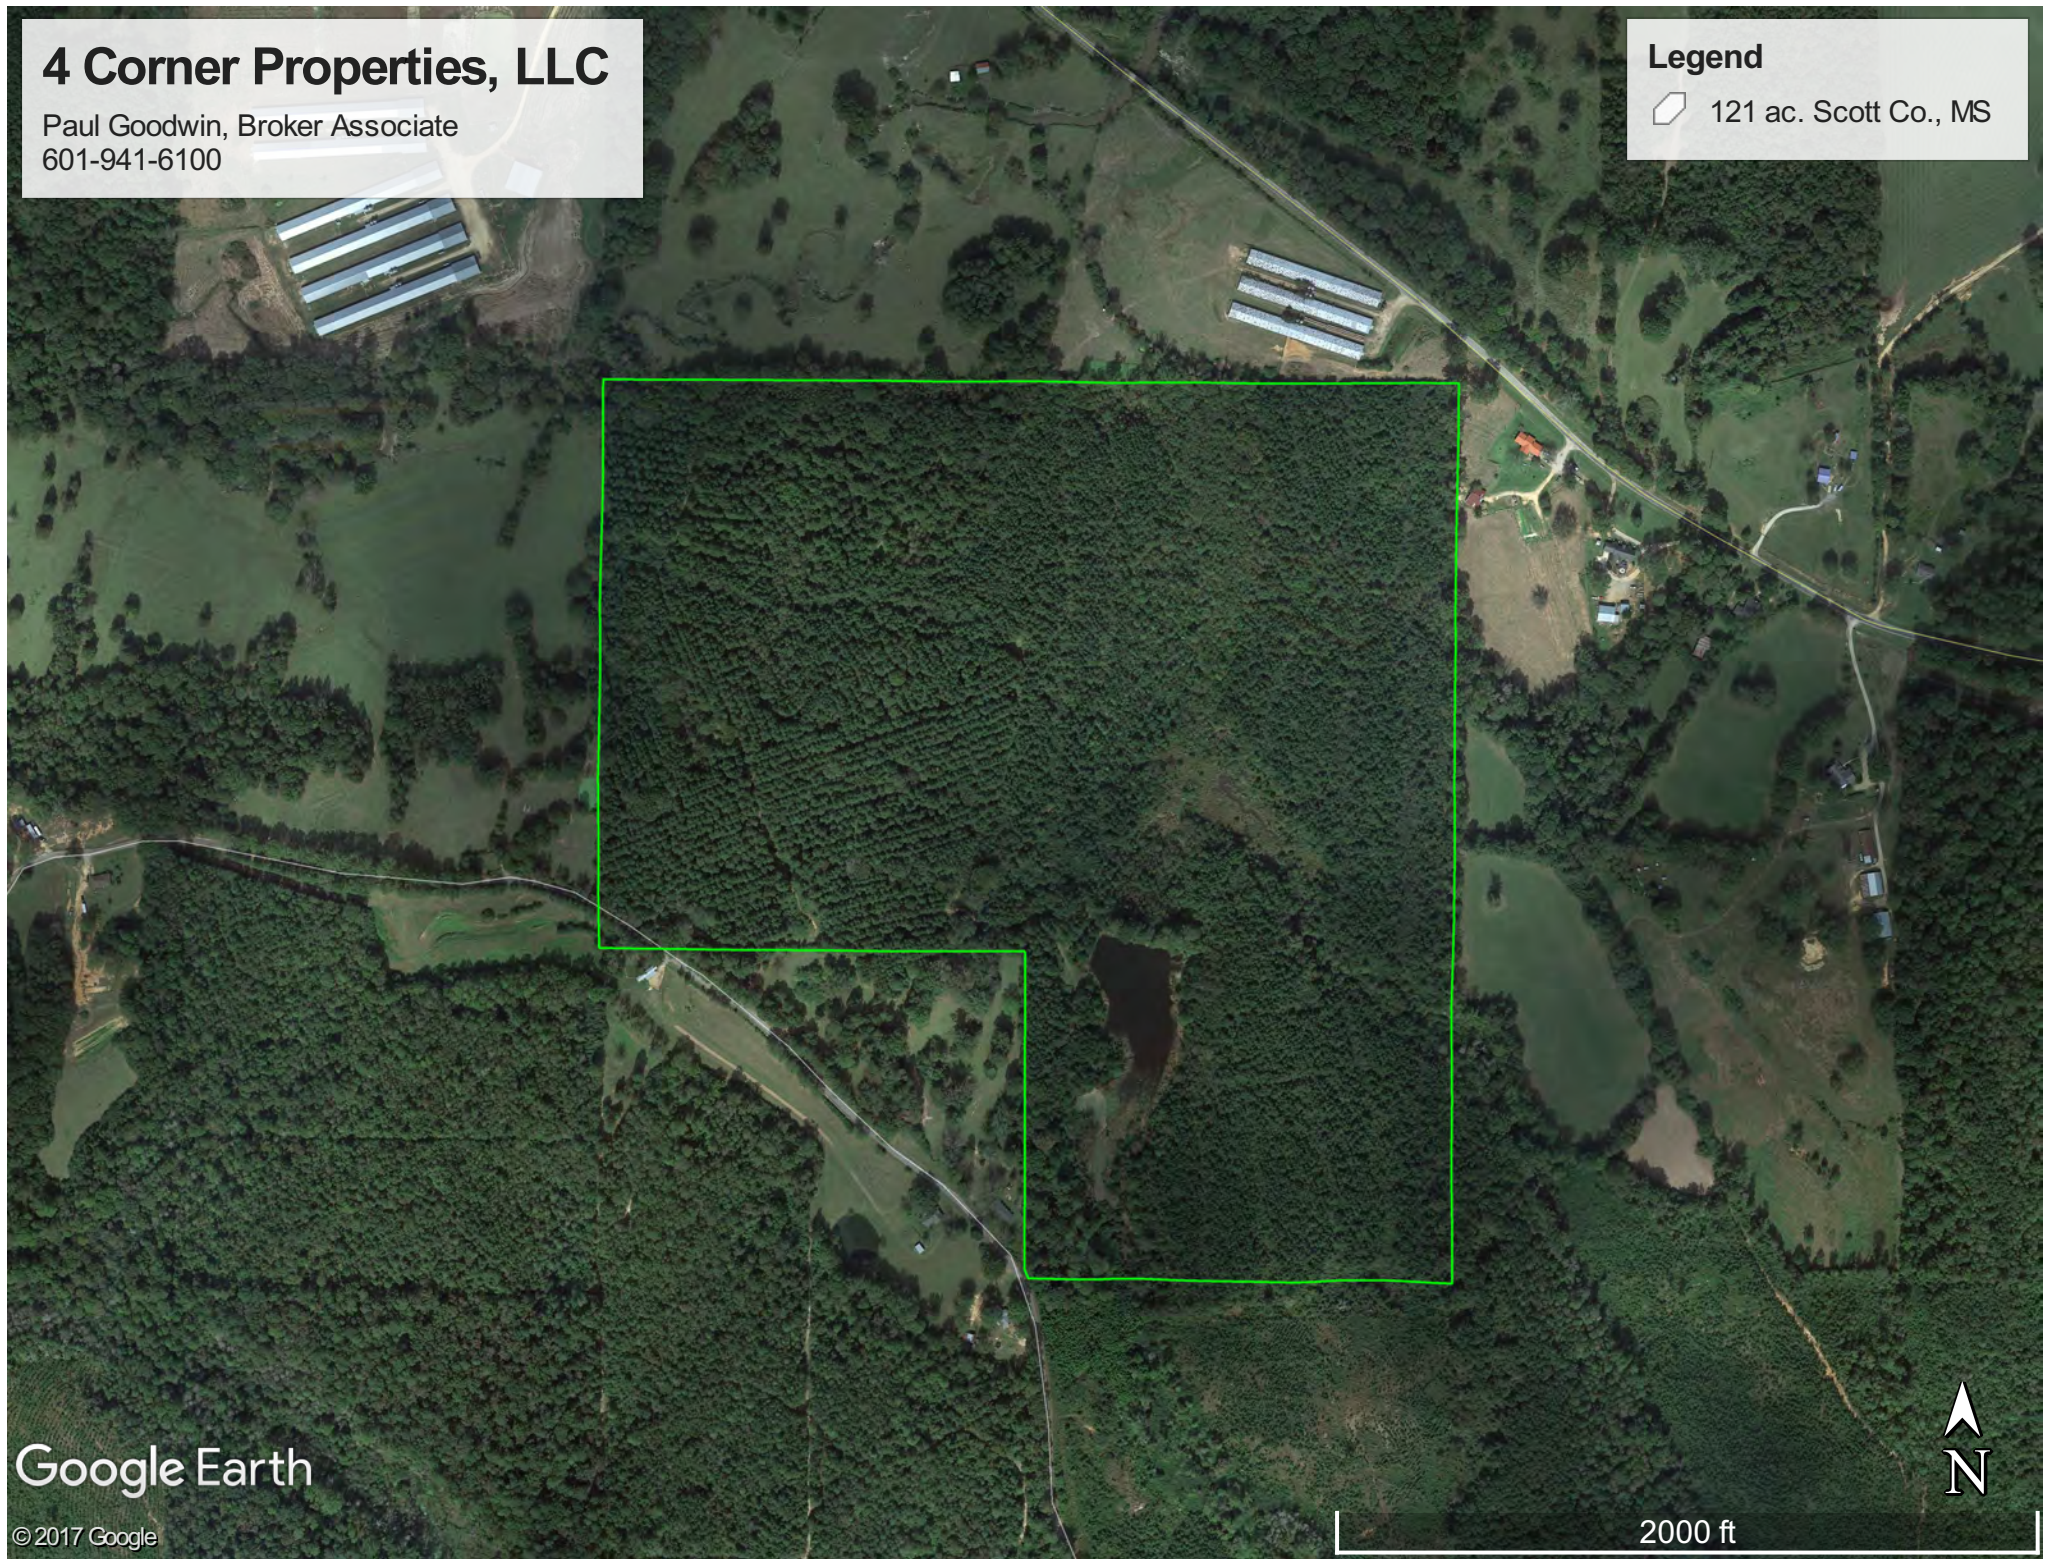

4 Corner Properties, LLC

Paul Goodwin, Broker Associate
601-941-6100

Legend

 121 ac. Scott Co., MS

Google Earth

© 2017 Google

2000 ft

4 Corner Properties, LLC