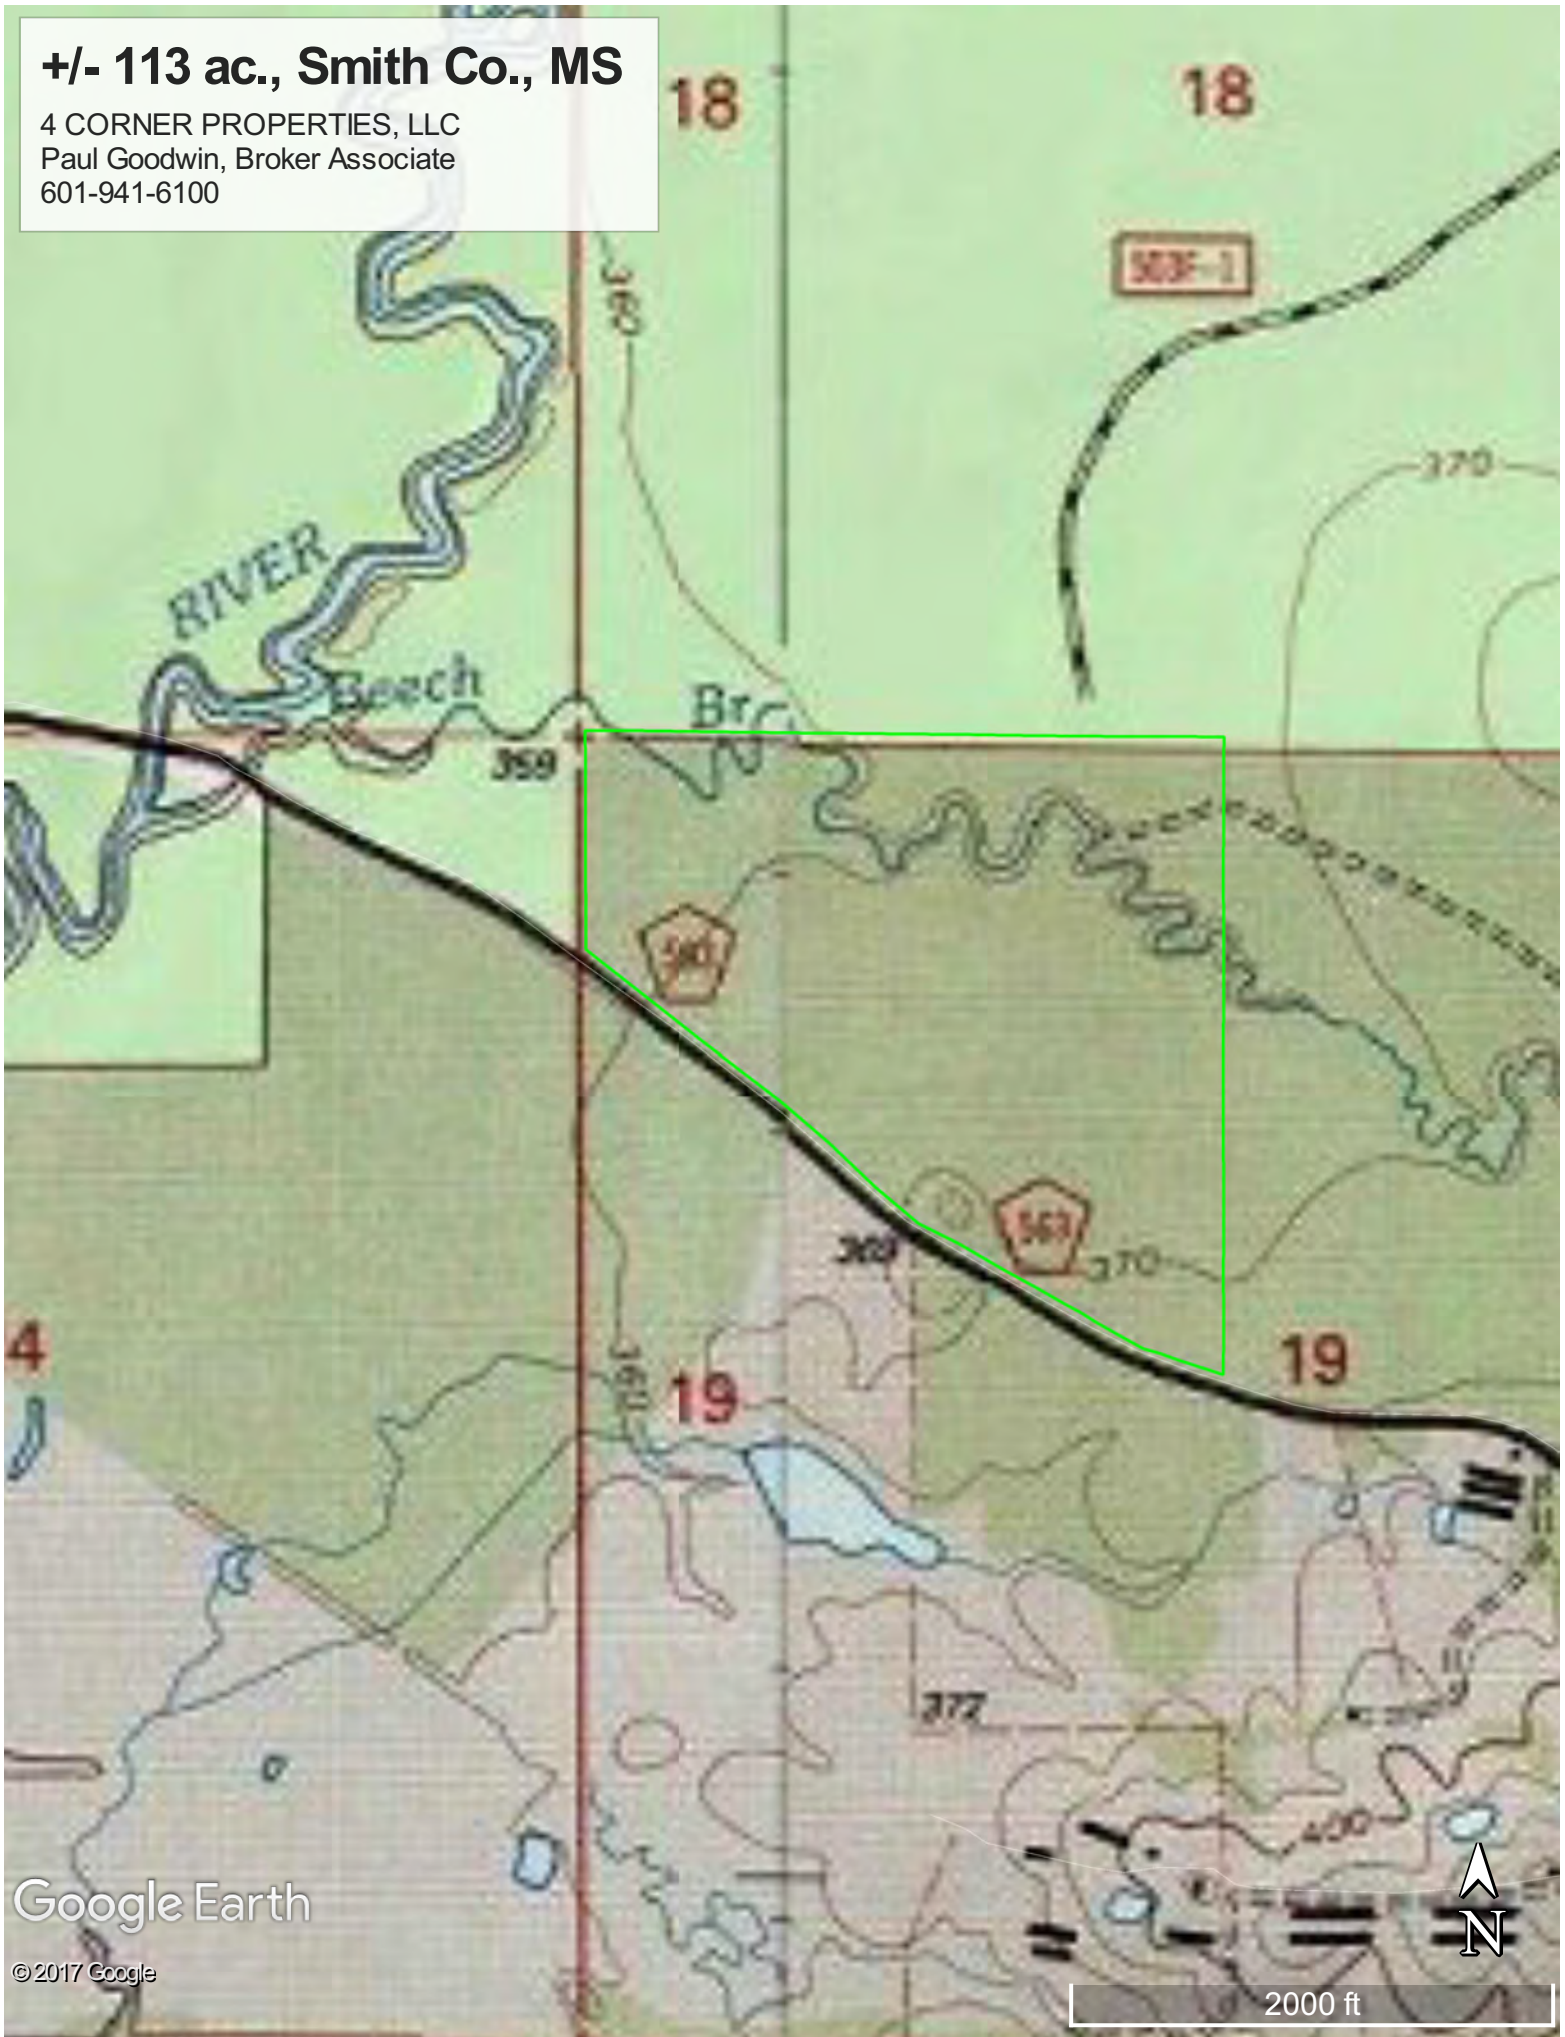

+/- 113 ac., Smith Co., MS

4 CORNER PROPERTIES, LLC
Paul Goodwin, Broker Associate
601-941-6100

Google Earth

© 2017 Google

2000 ft

+/- 113 ac., Smith Co., MS

4 CORNER PROPERTIES, LLC
Paul Goodwin, Broker Associate
601-941-6100

Google Earth

© 2017 Google

2000 ft