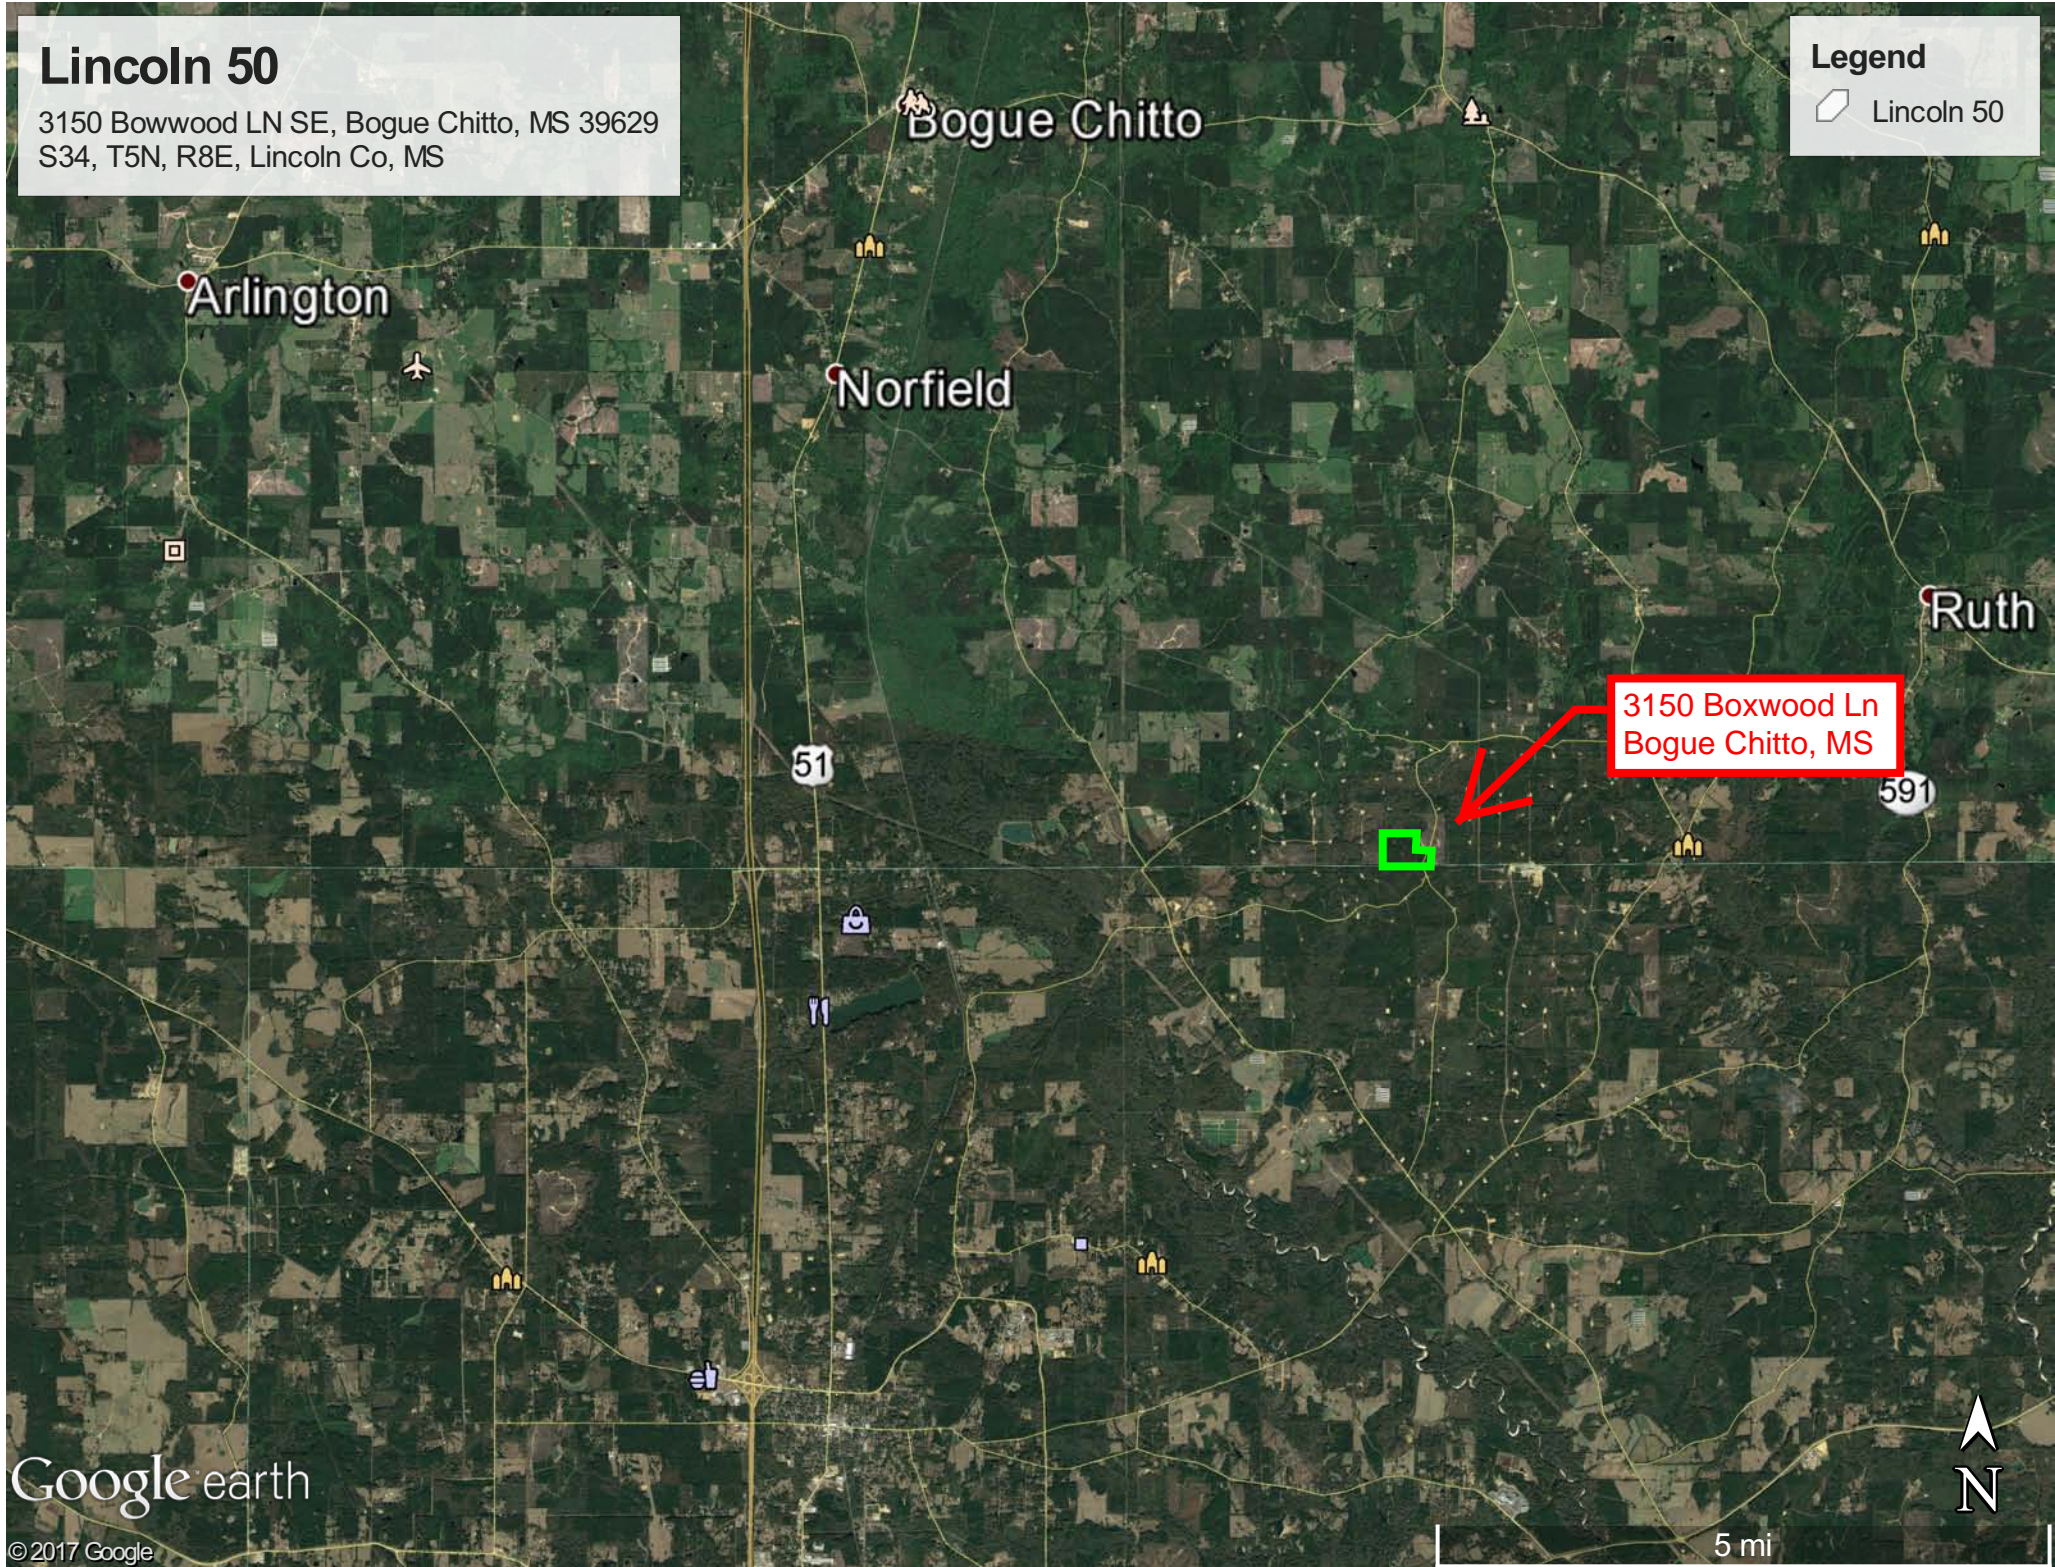

Lincoln 50

3150 Bowwood LN SE, Bogue Chitto, MS 39629
S34, T5N, R8E, Lincoln Co, MS

Legend

 Lincoln 50

Google earth

© 2017 Google

5 mi

Lincoln 50

3150 Bowwood LN SE, Bogue Chitto, MS 39629
S34, T5N, R8E, Lincoln Co, MS

Legend

 Lincoln 50

Heriwell Rd

Google earth

© 2017 Google

1000 ft

Lincoln 50

3150 Bowwood LN SE, Bogue Chitto, MS 39629
S34, T5N, R8E, Lincoln Co, MS

Legend

 Lincoln 50