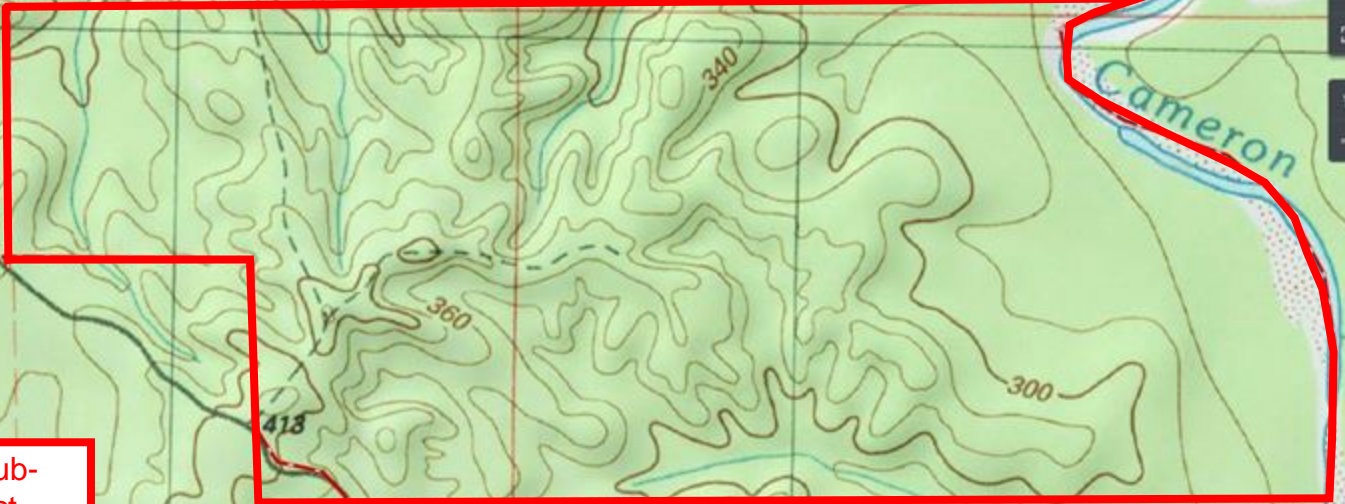

© 2017 Google

5 mi

358 Acres Arch Boyd Rd.  
Franklin County, MS

MAP LEGEND

VIEW TUTORIAL

3D Aerial Layers Topo Street

Owners will subdivide this tract, call for details

358 Acres Arch Boyd Rd.  
Franklin County, MS