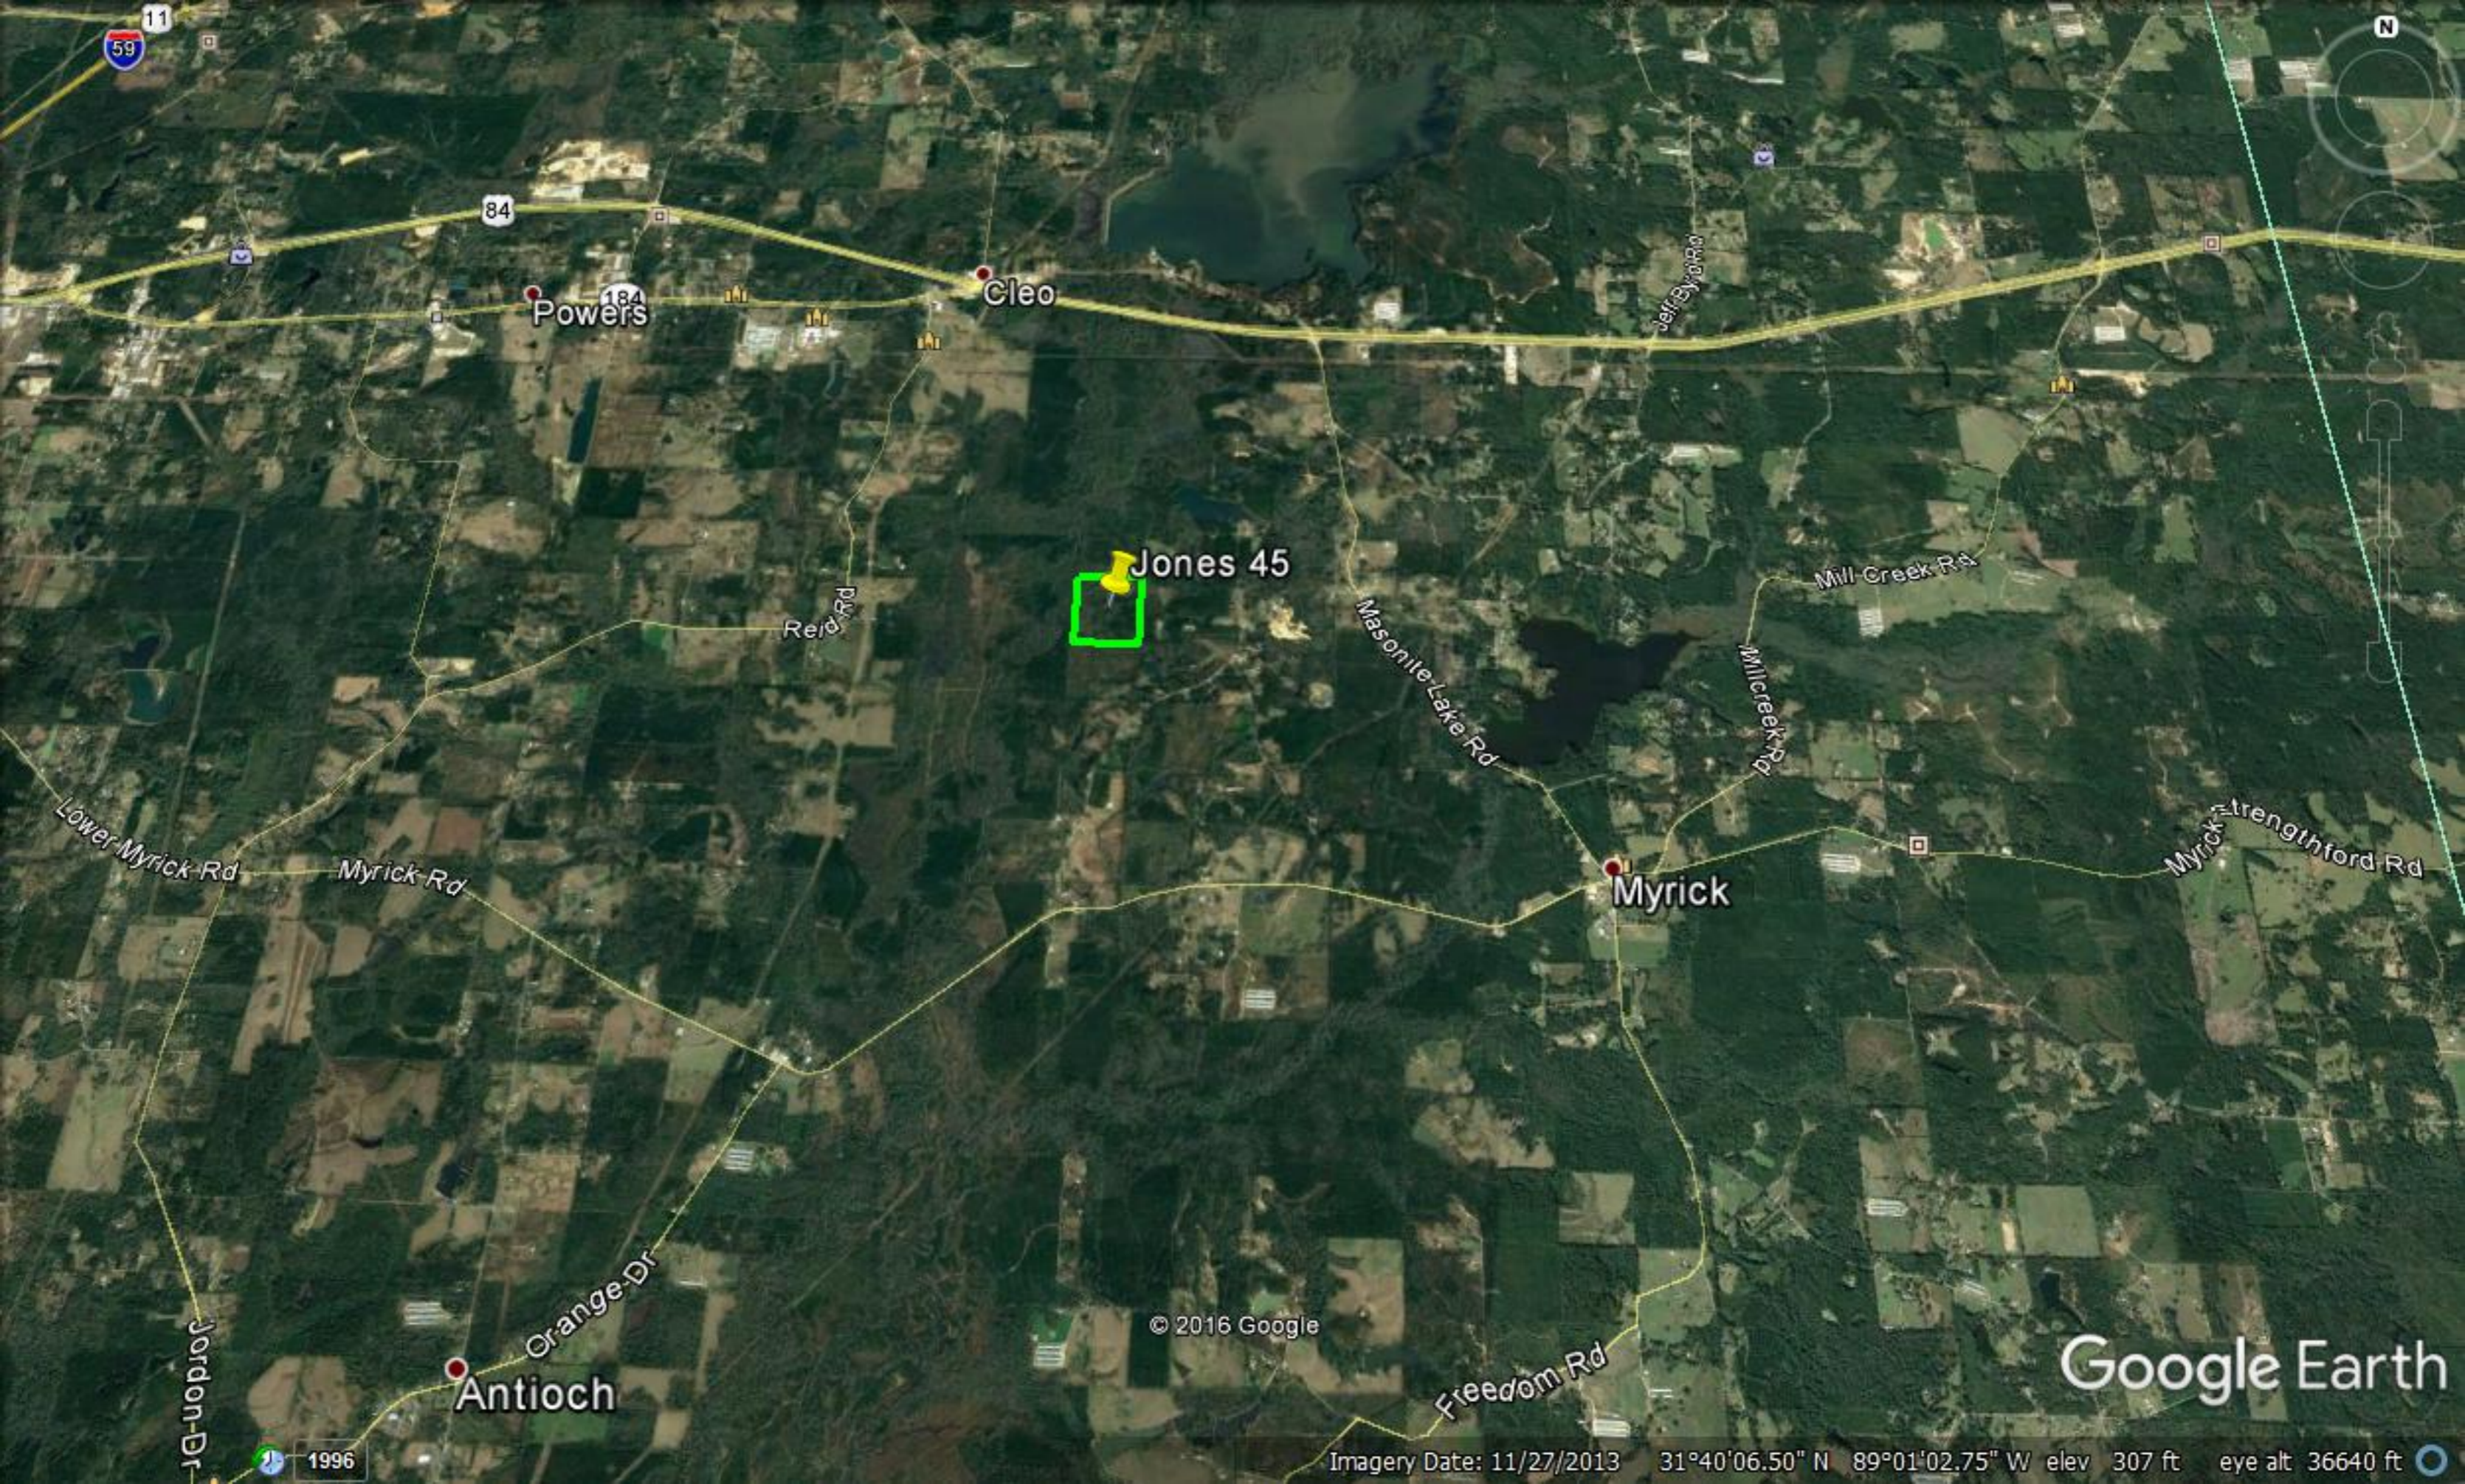

© 2016 Google

Google Earth

1996

Imagery Date: 11/27/2013 31°40'37.29" N 89°01'32.15" W elev 263 ft eye alt 2945 ft

59

11

84

Powers

Cleo

Jones 45

Myrick

Antioch

© 2016 Google

Google Earth

1996

Imagery Date: 11/27/2013 31°40'06.50" N 89°01'02.75" W elev 307 ft eye alt 36640 ft