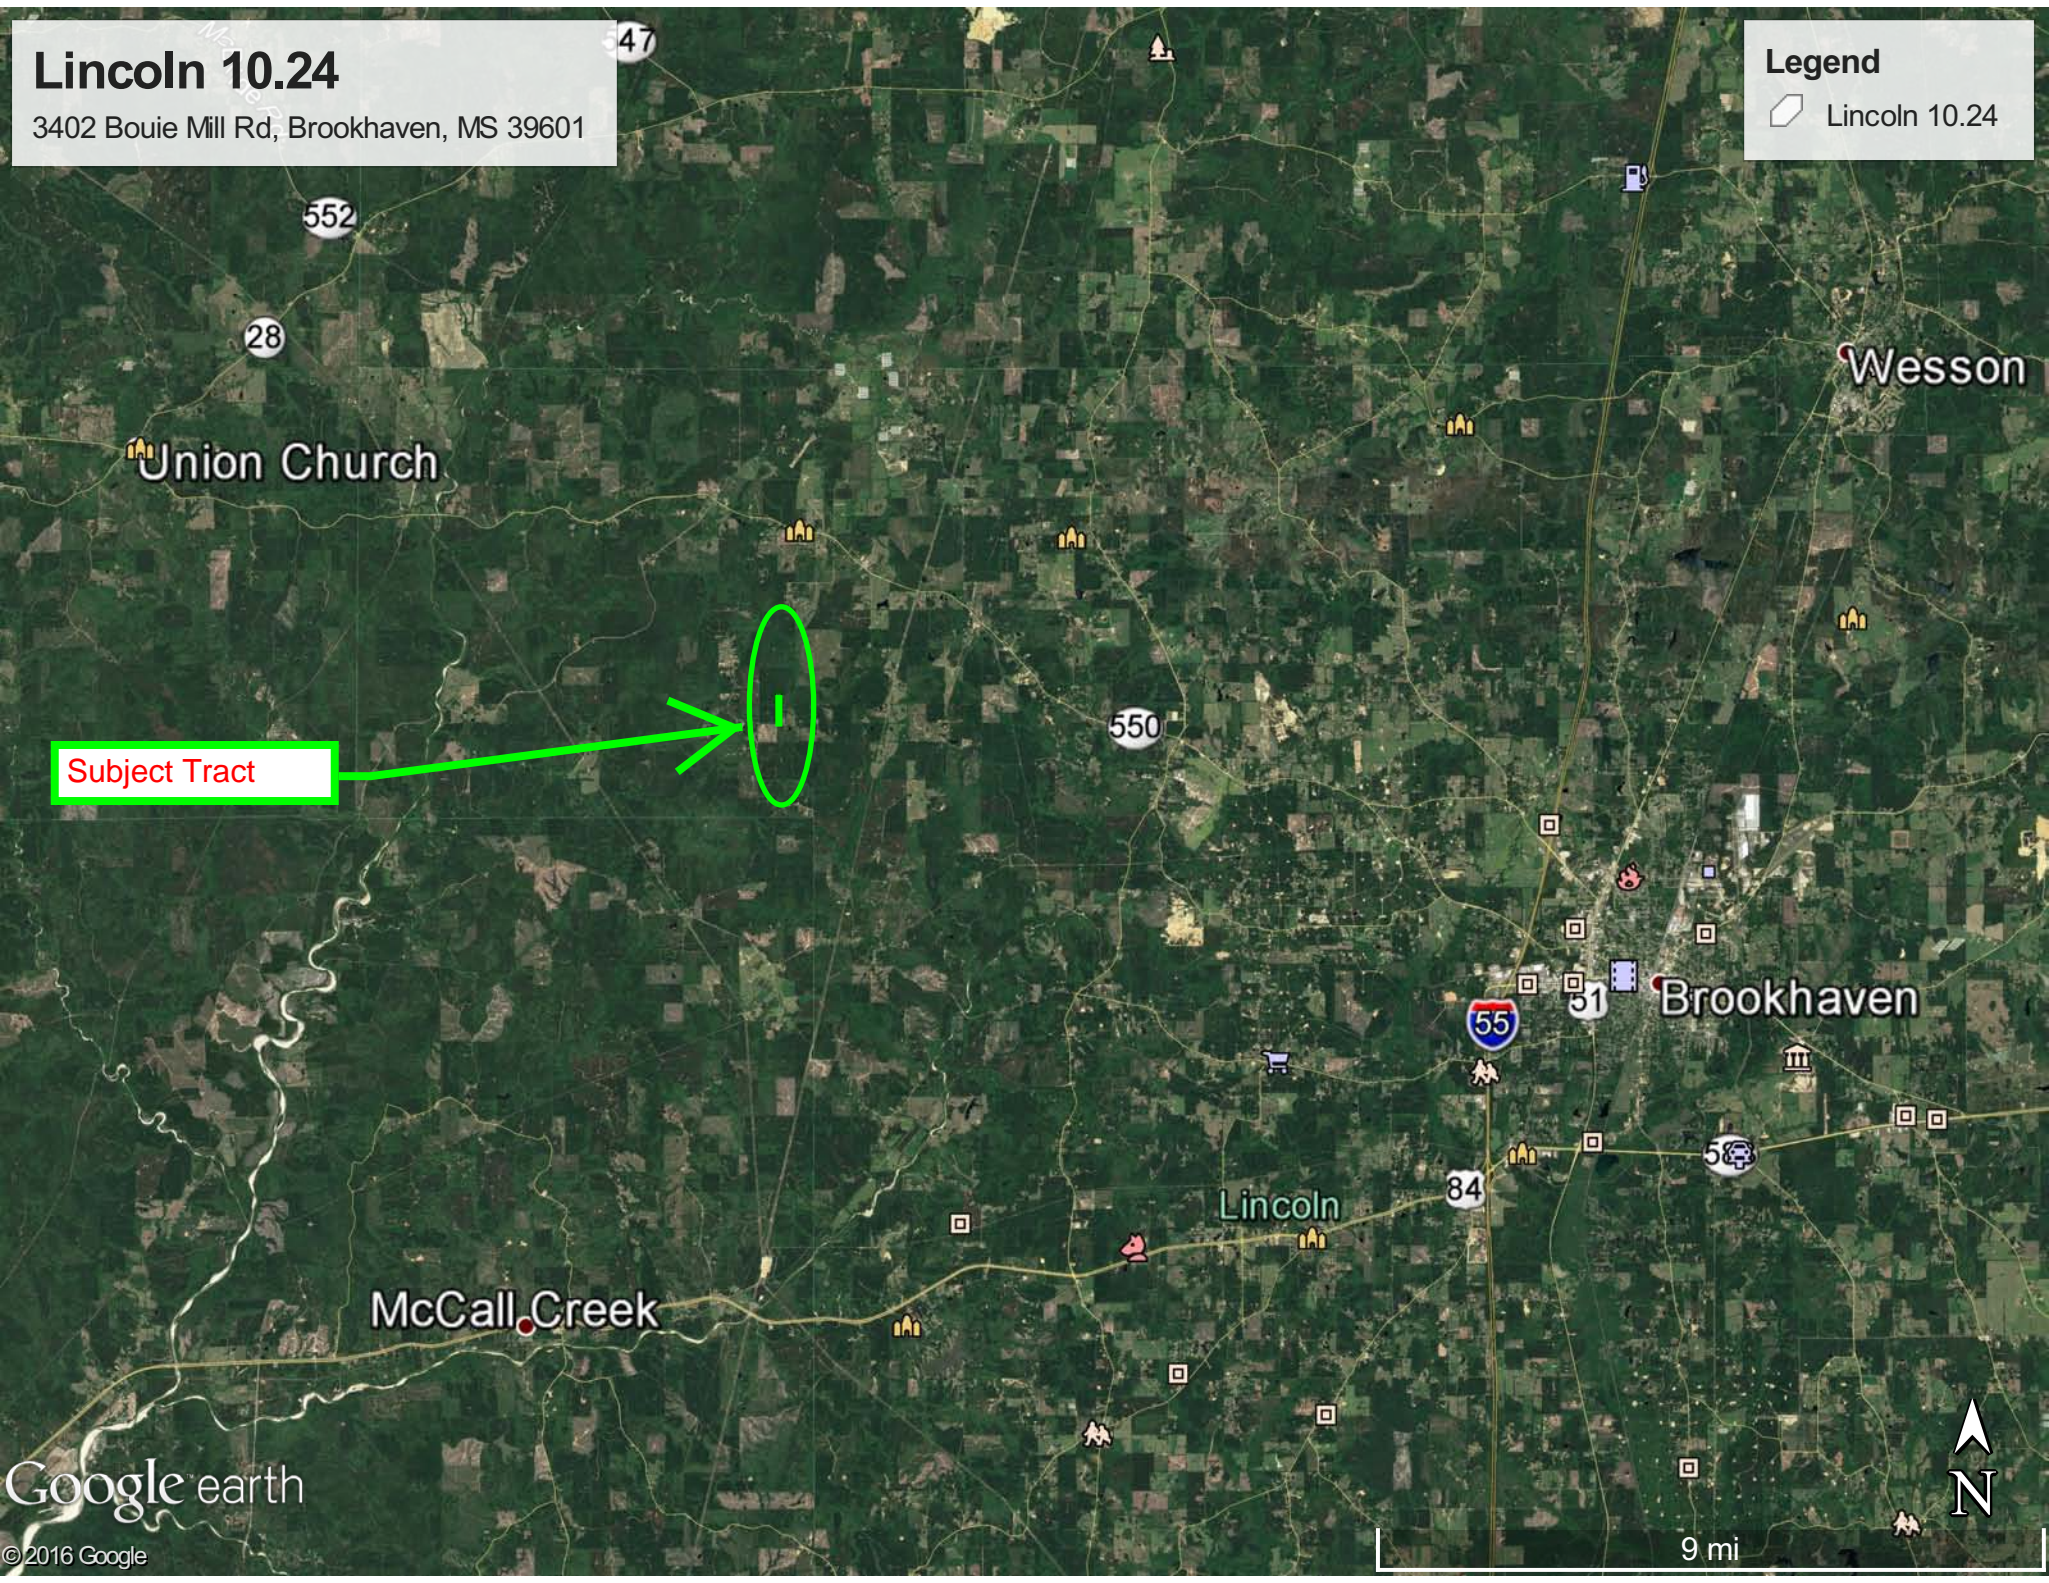

Wesson

Subject Tract

550

55

31

Brookhaven

84

Lincoln

McCall Creek

Google earth

© 2016 Google

9 mi

Lincoln 10.24

3402 Bouie Mill Rd, Brookhaven, MS 39601

Legend

 Lincoln 10.24

Google earth

© 2016 Google

1000 ft

Lincoln 10.24

3402 Bouie Mill Rd, Brookhaven, MS 39601

Legend

 Lincoln 10.24