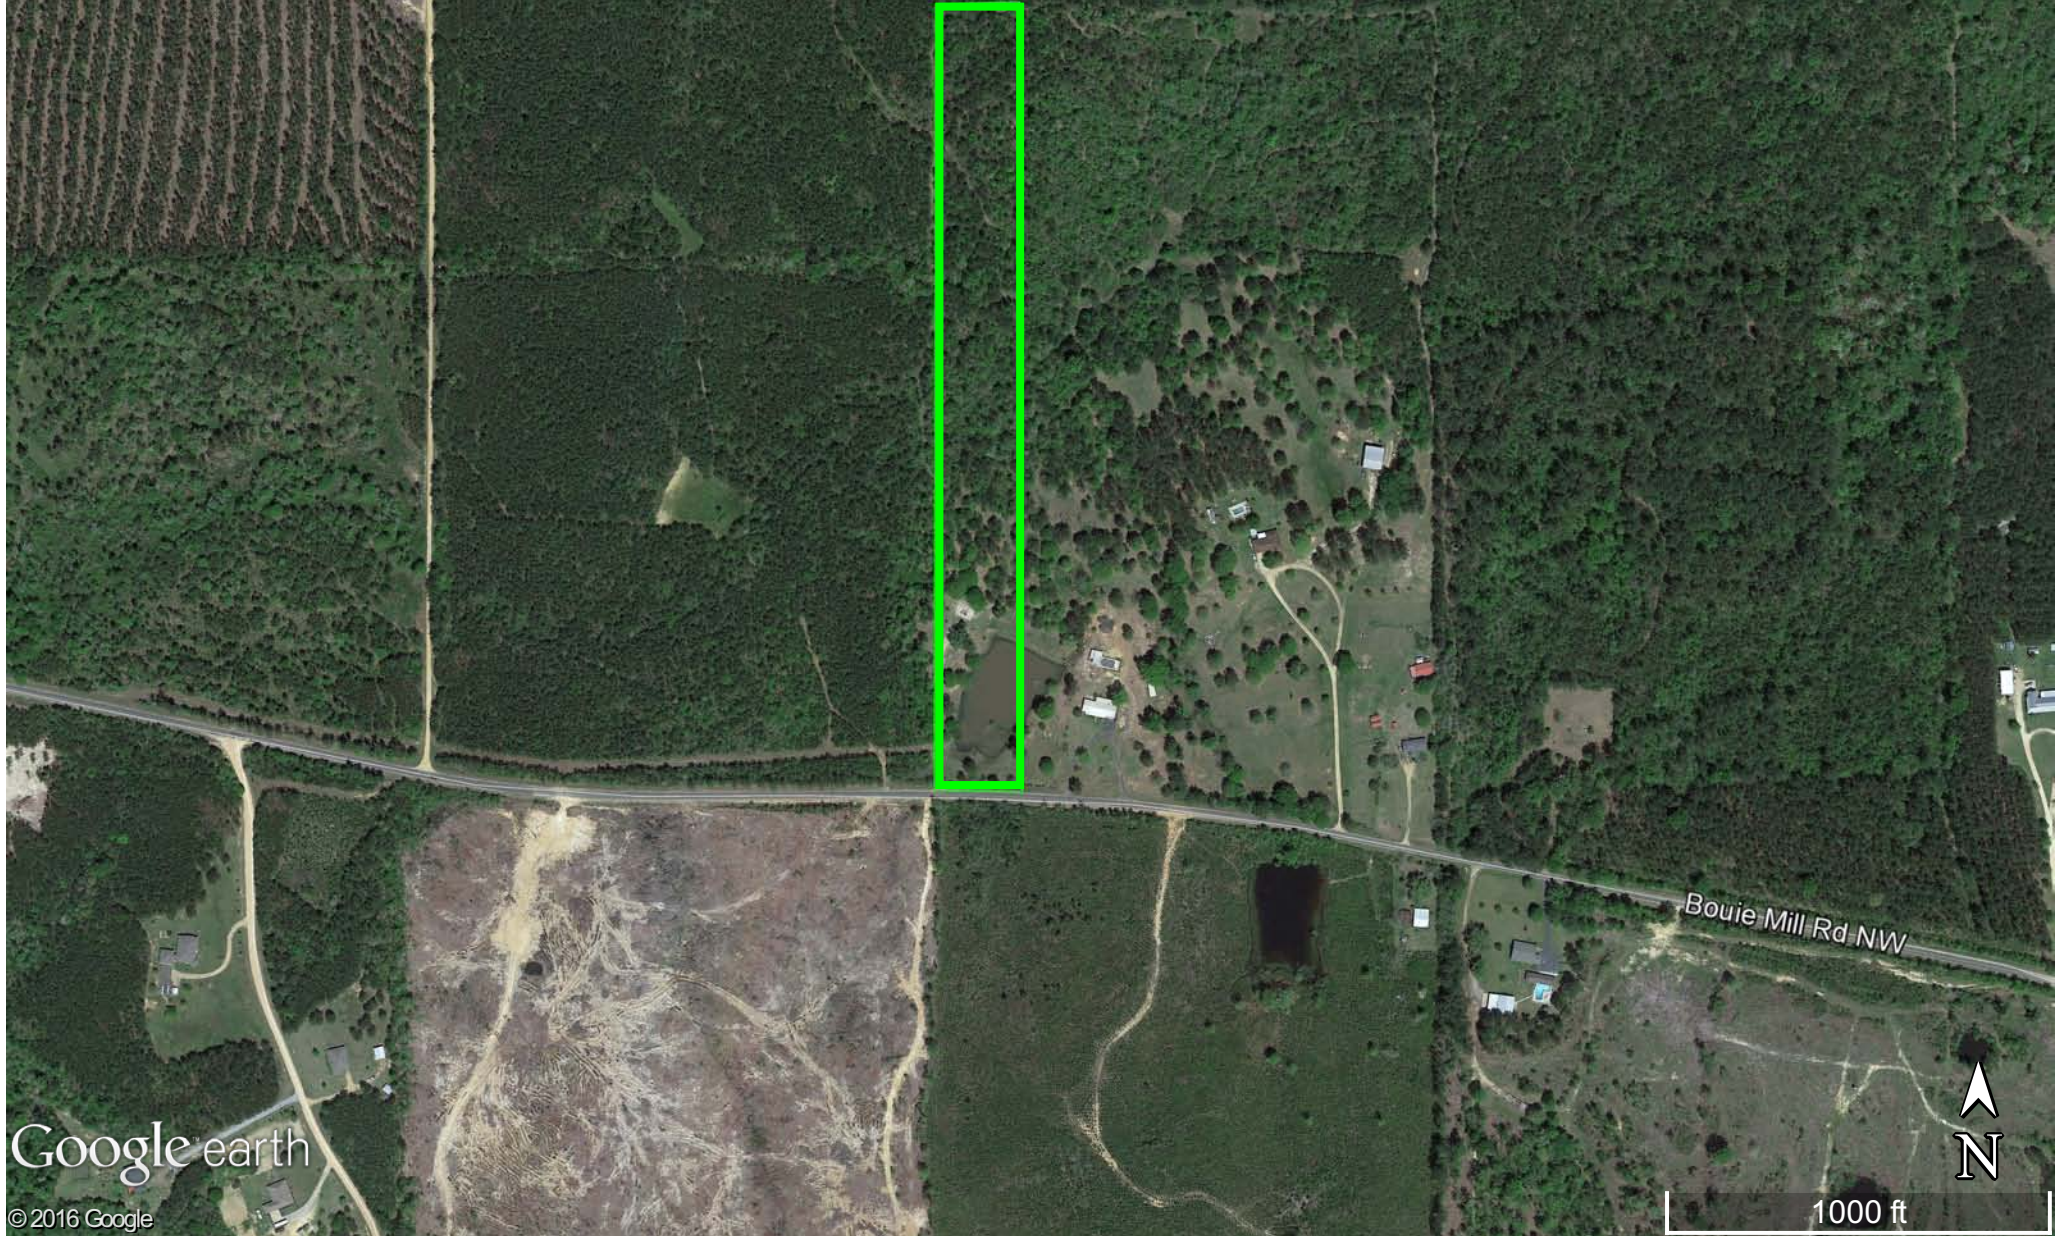

Wesson

Subject Tract

550

55

31

Brookhaven

84

Lincoln

McCall Creek

Google earth

© 2016 Google

9 mi

Lincoln 10.24

3402 Bouie Mill Rd, Brookhaven, MS 39601

Legend

 Lincoln 10.24

Google earth

© 2016 Google

1000 ft

Lincoln 10.24

3402 Bouie Mill Rd, Brookhaven, MS 39601

Legend

 Lincoln 10.24