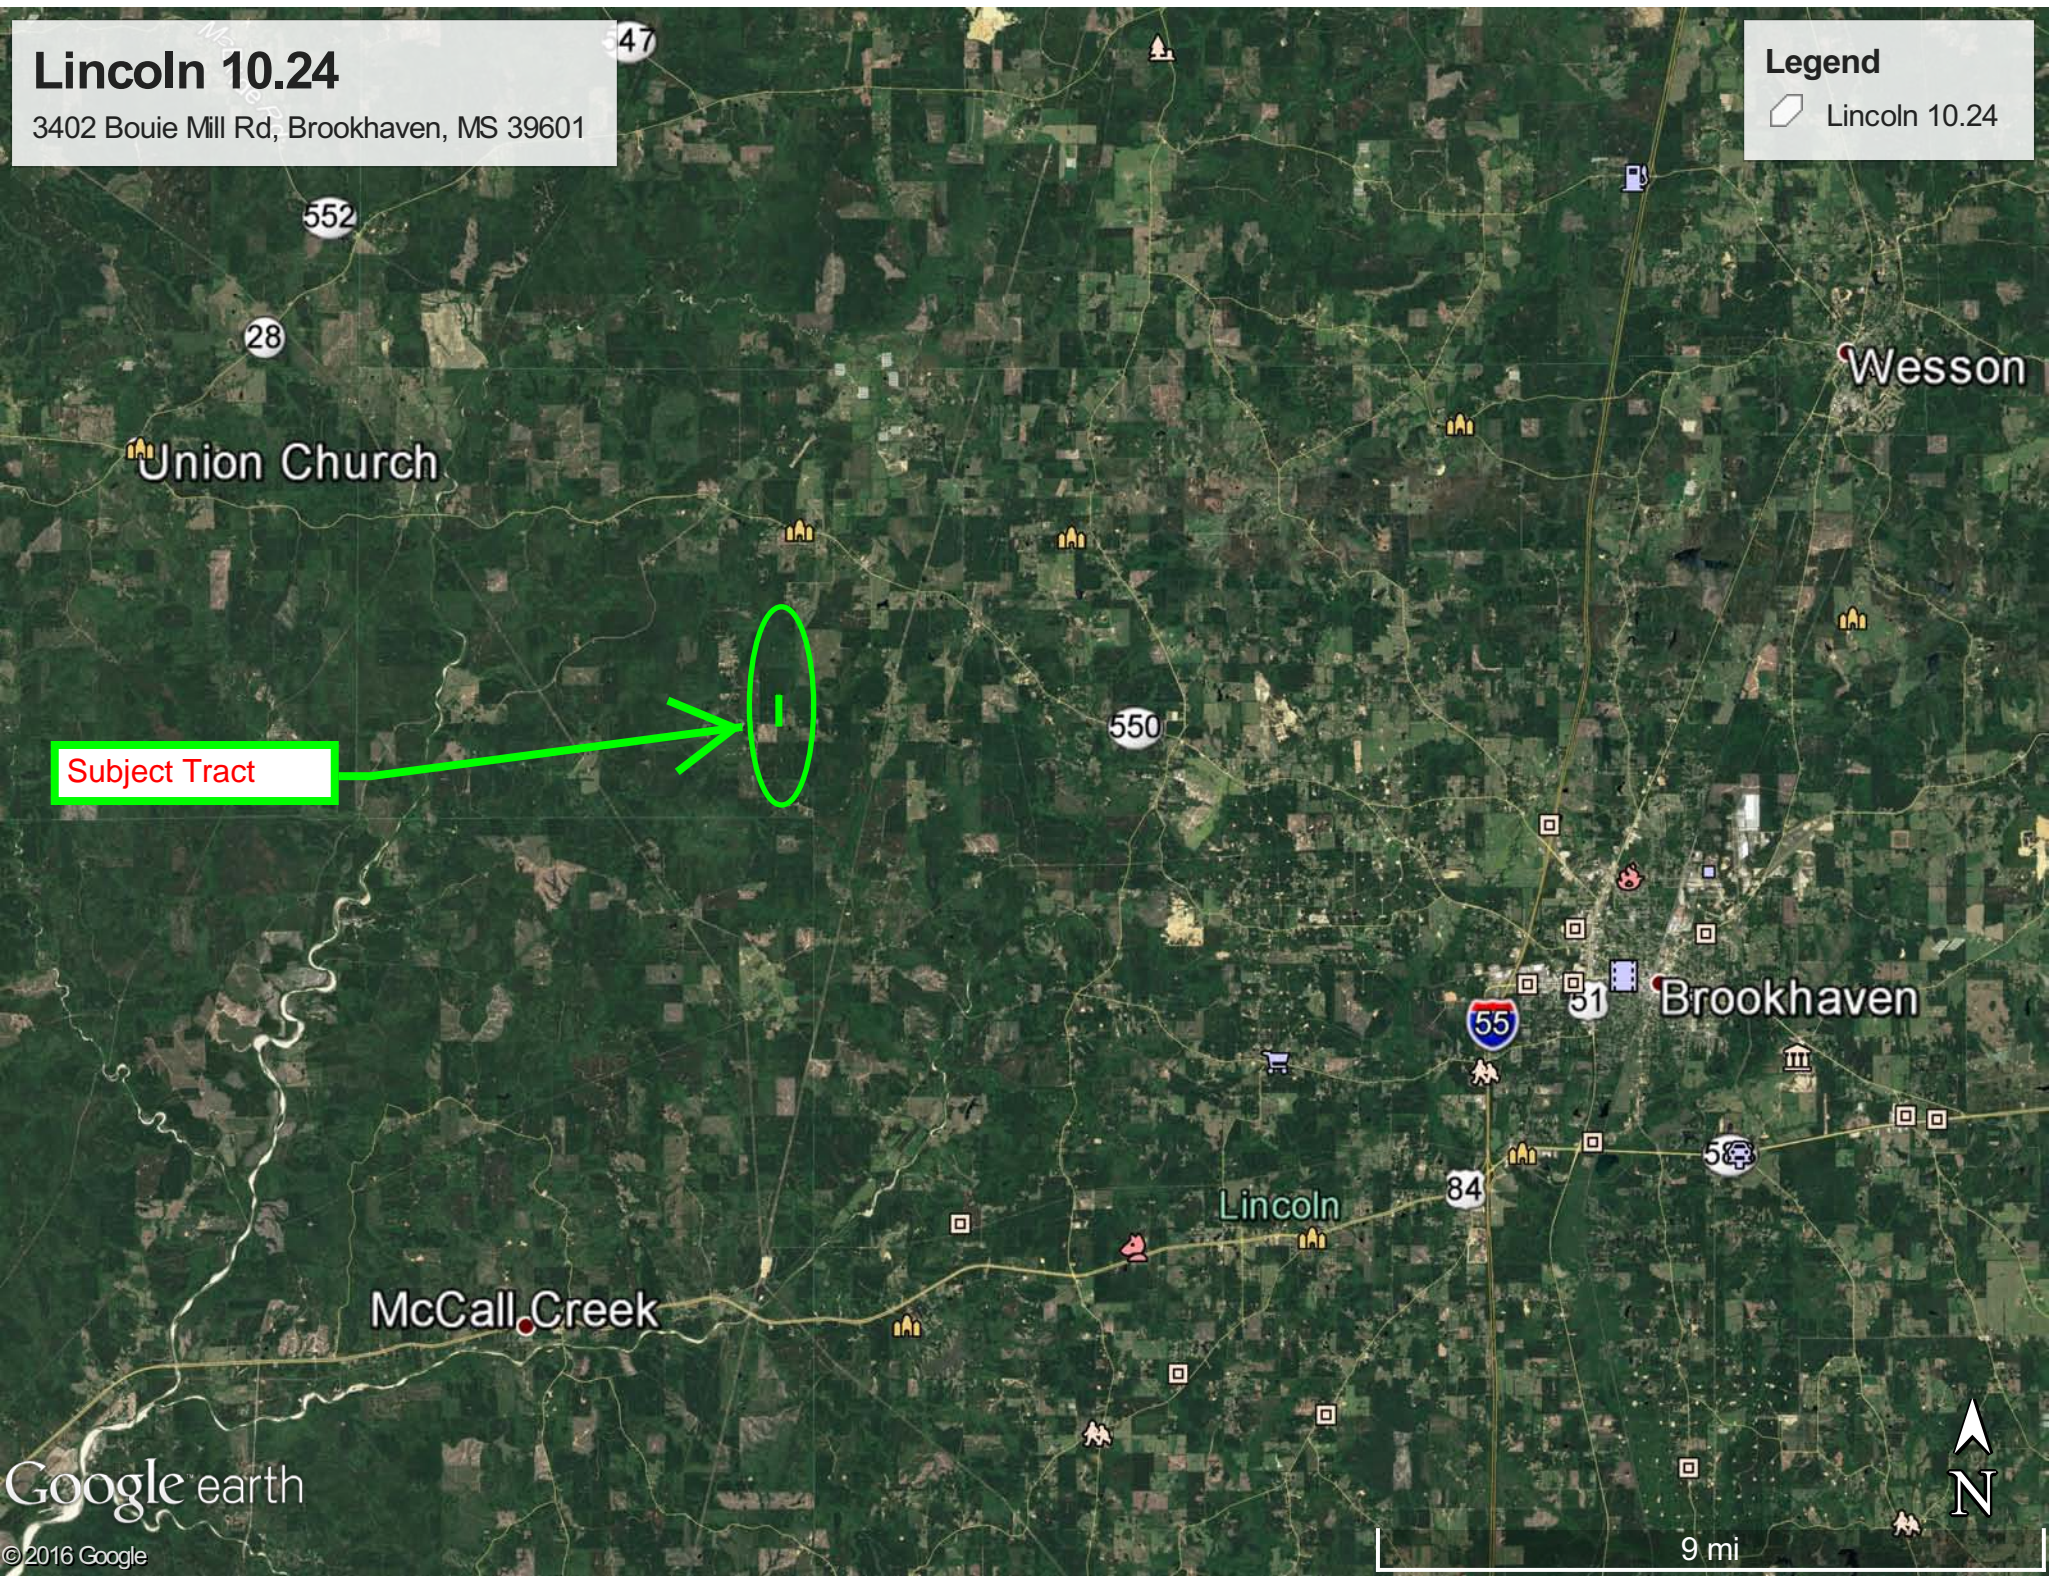

Wesson

Subject Tract

550

55

31

Brookhaven

84

Lincoln

McCall Creek

Google earth

© 2016 Google

9 mi

Lincoln 10.24

3402 Bouie Mill Rd, Brookhaven, MS 39601

Legend

 Lincoln 10.24

Google earth

© 2016 Google

1000 ft

Lincoln 10.24

3402 Bouie Mill Rd, Brookhaven, MS 39601

Legend

 Lincoln 10.24