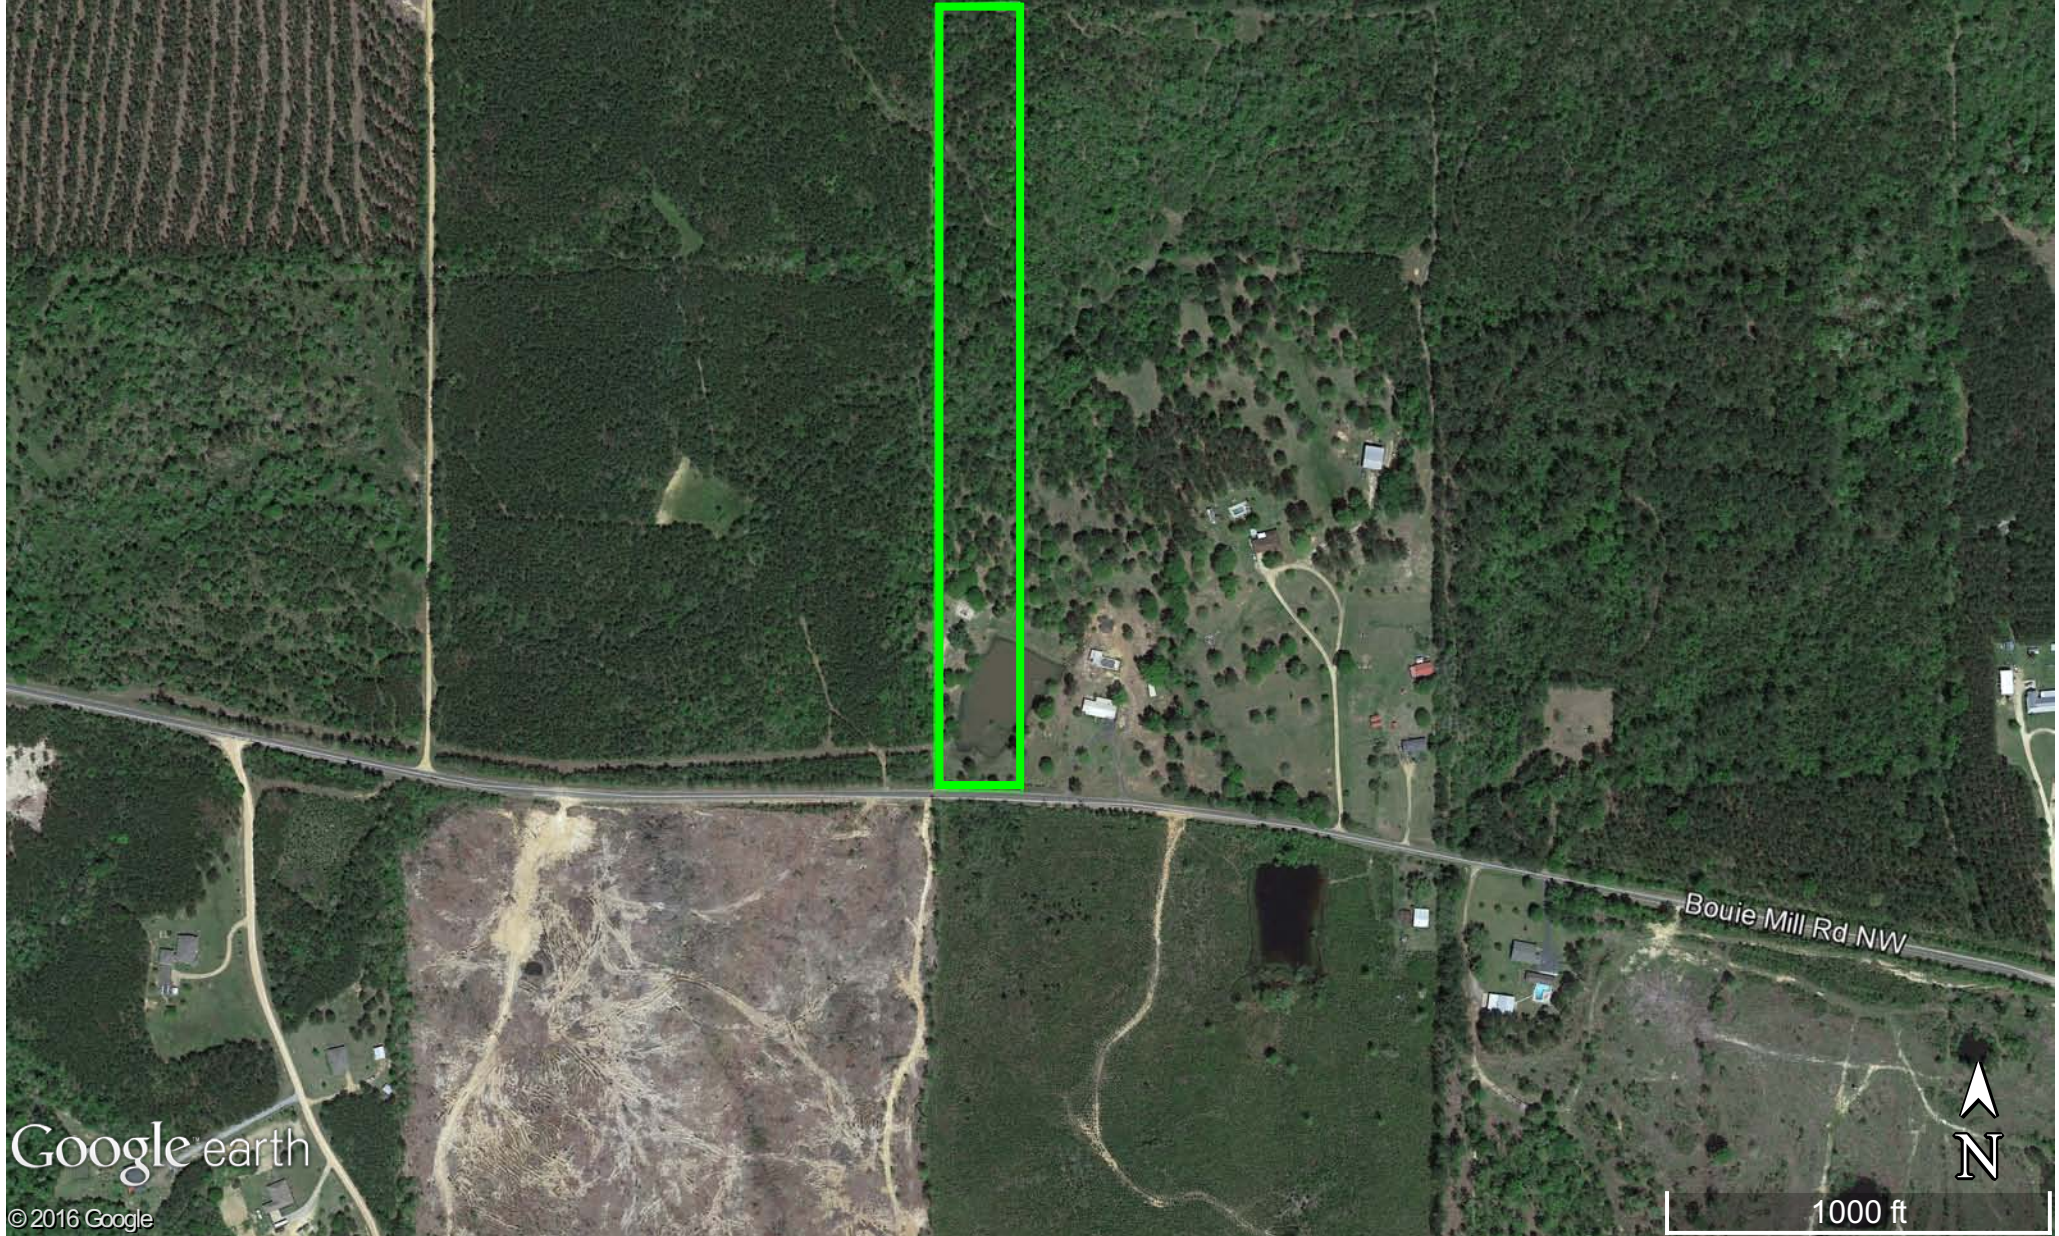

Wesson

Subject Tract

550

55

31

Brookhaven

84

Lincoln

McCall Creek

Google earth

© 2016 Google

9 mi

Lincoln 10.24

3402 Bouie Mill Rd, Brookhaven, MS 39601

Legend

 Lincoln 10.24

Google earth

© 2016 Google

1000 ft

Lincoln 10.24

3402 Bouie Mill Rd, Brookhaven, MS 39601

Legend

 Lincoln 10.24