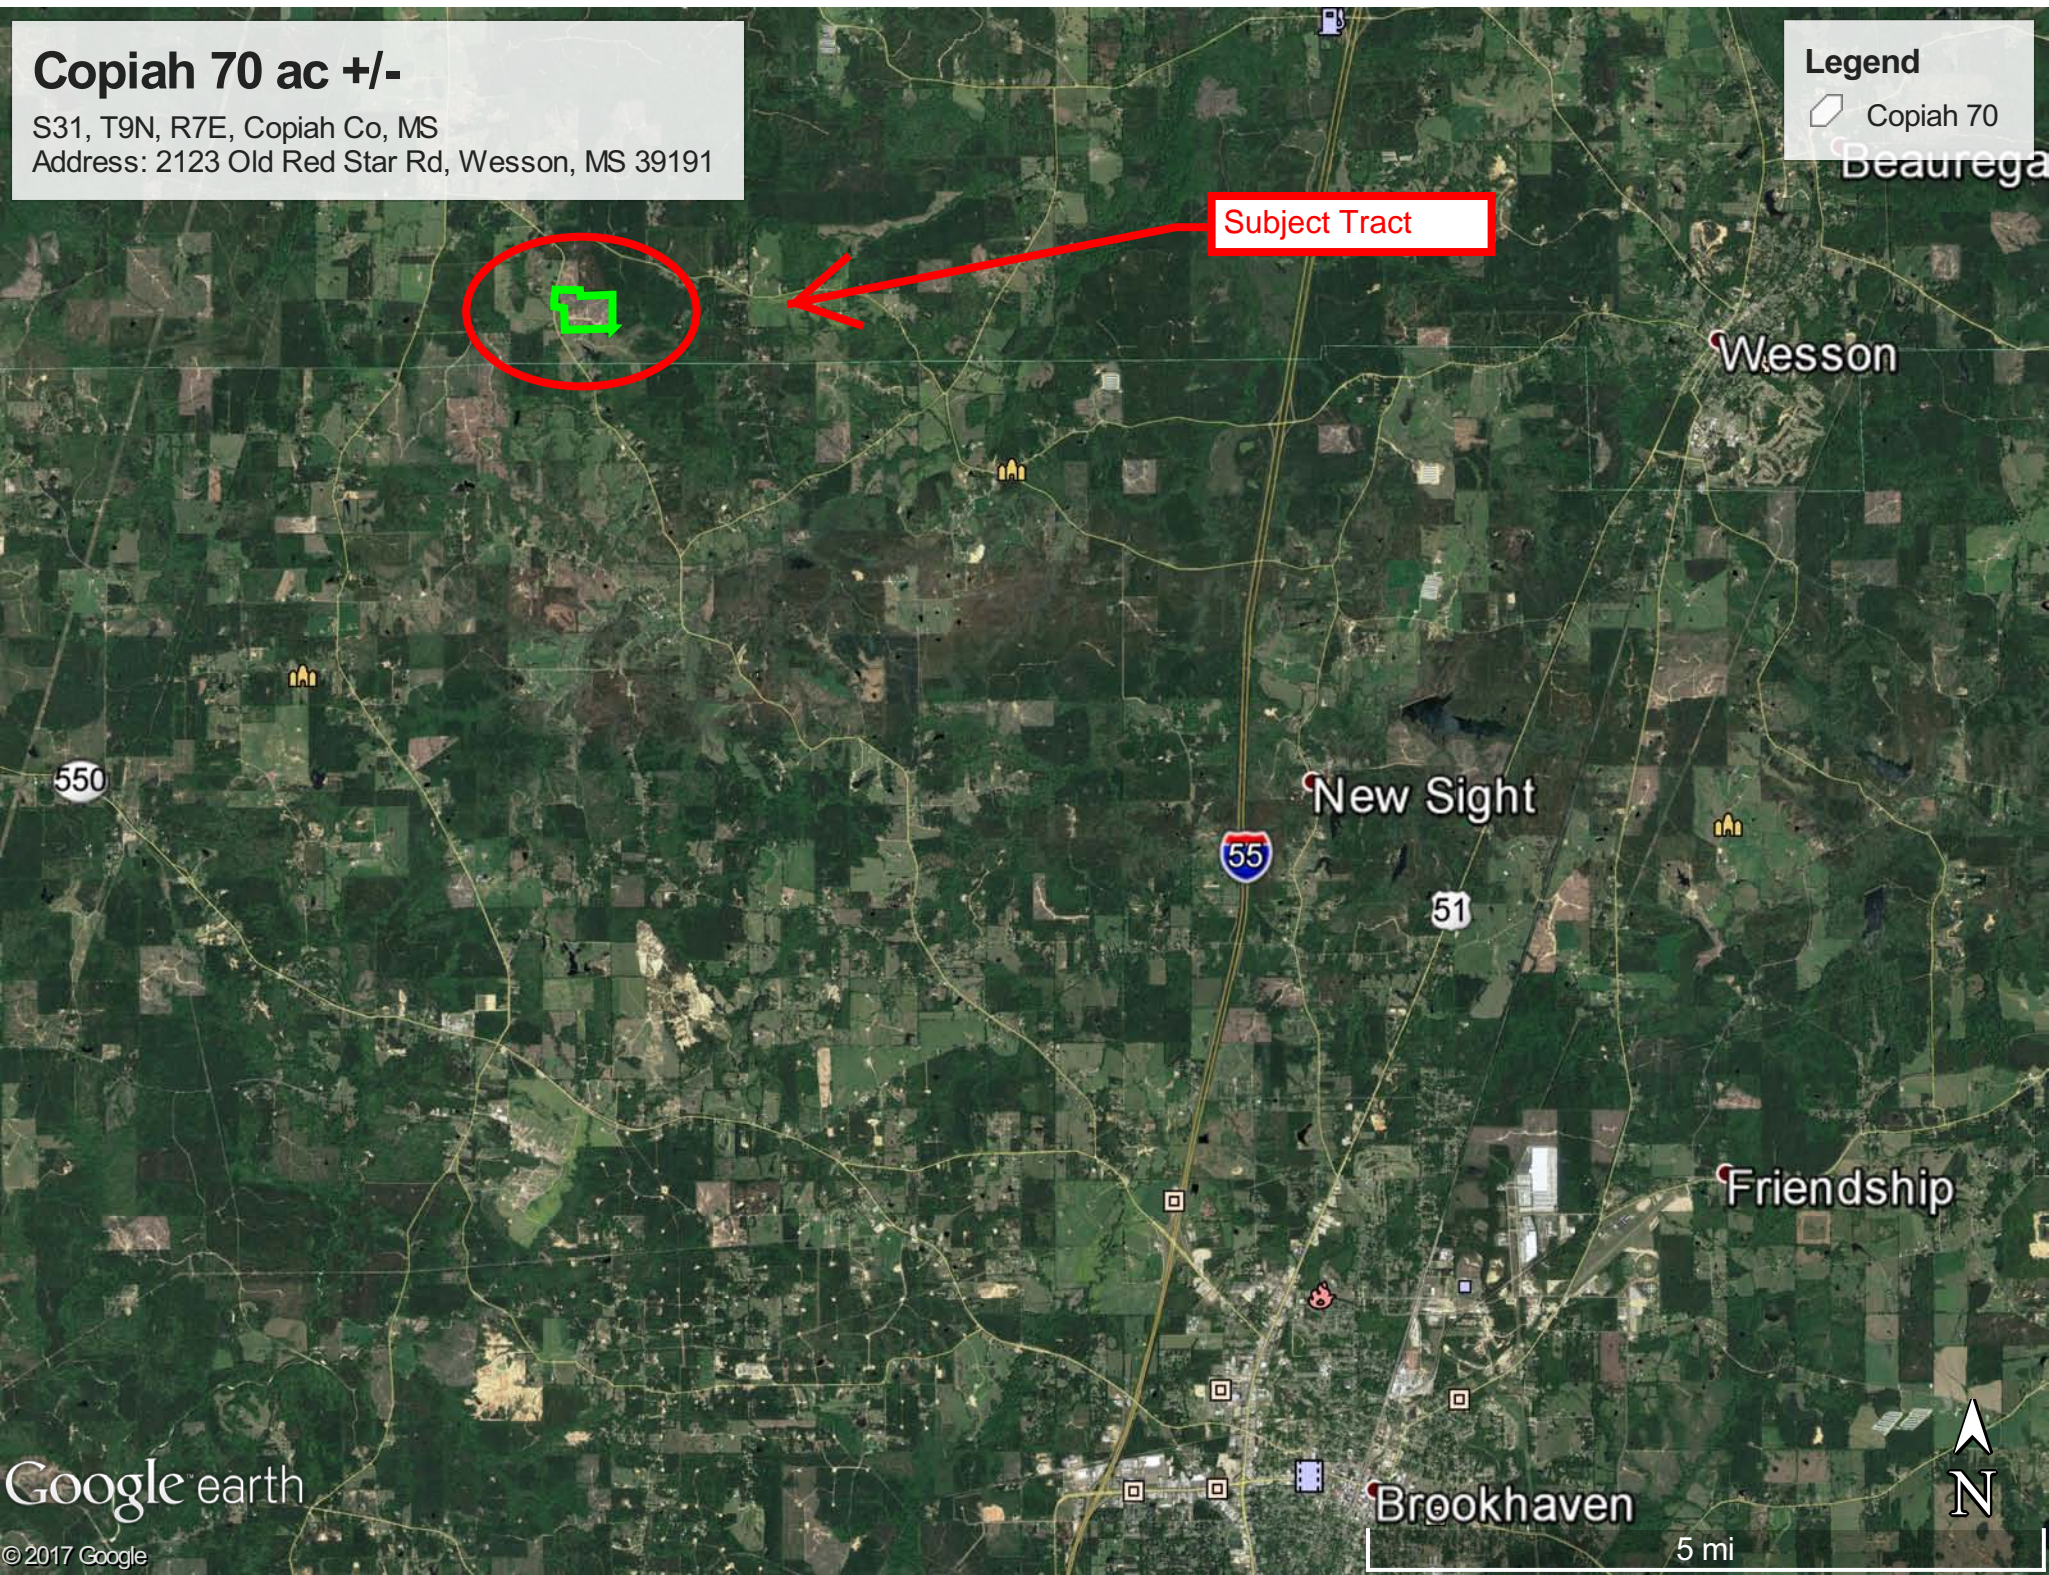

Copiah 70 ac +/-

S31, T9N, R7E, Copiah Co, MS
Address: 2123 Old Red Star Rd, Wesson, MS 39191

Legend

 Copiah 70

Subject Tract

Copiah 70 ac +/-

S31, T9N, R7E, Copiah Co, MS
Address: 2123 Old Red Star Rd, Wesson, MS 39191

Legend

 Copiah 70

Can be sold
seperate in a 2 to
3 ac tract

Copiah 70 ac +/-

S31, T9N, R7E, Copiah Co, MS
Address: 2123 Old Red Star Rd, Wesson, MS 39191

Legend

 Copiah 70