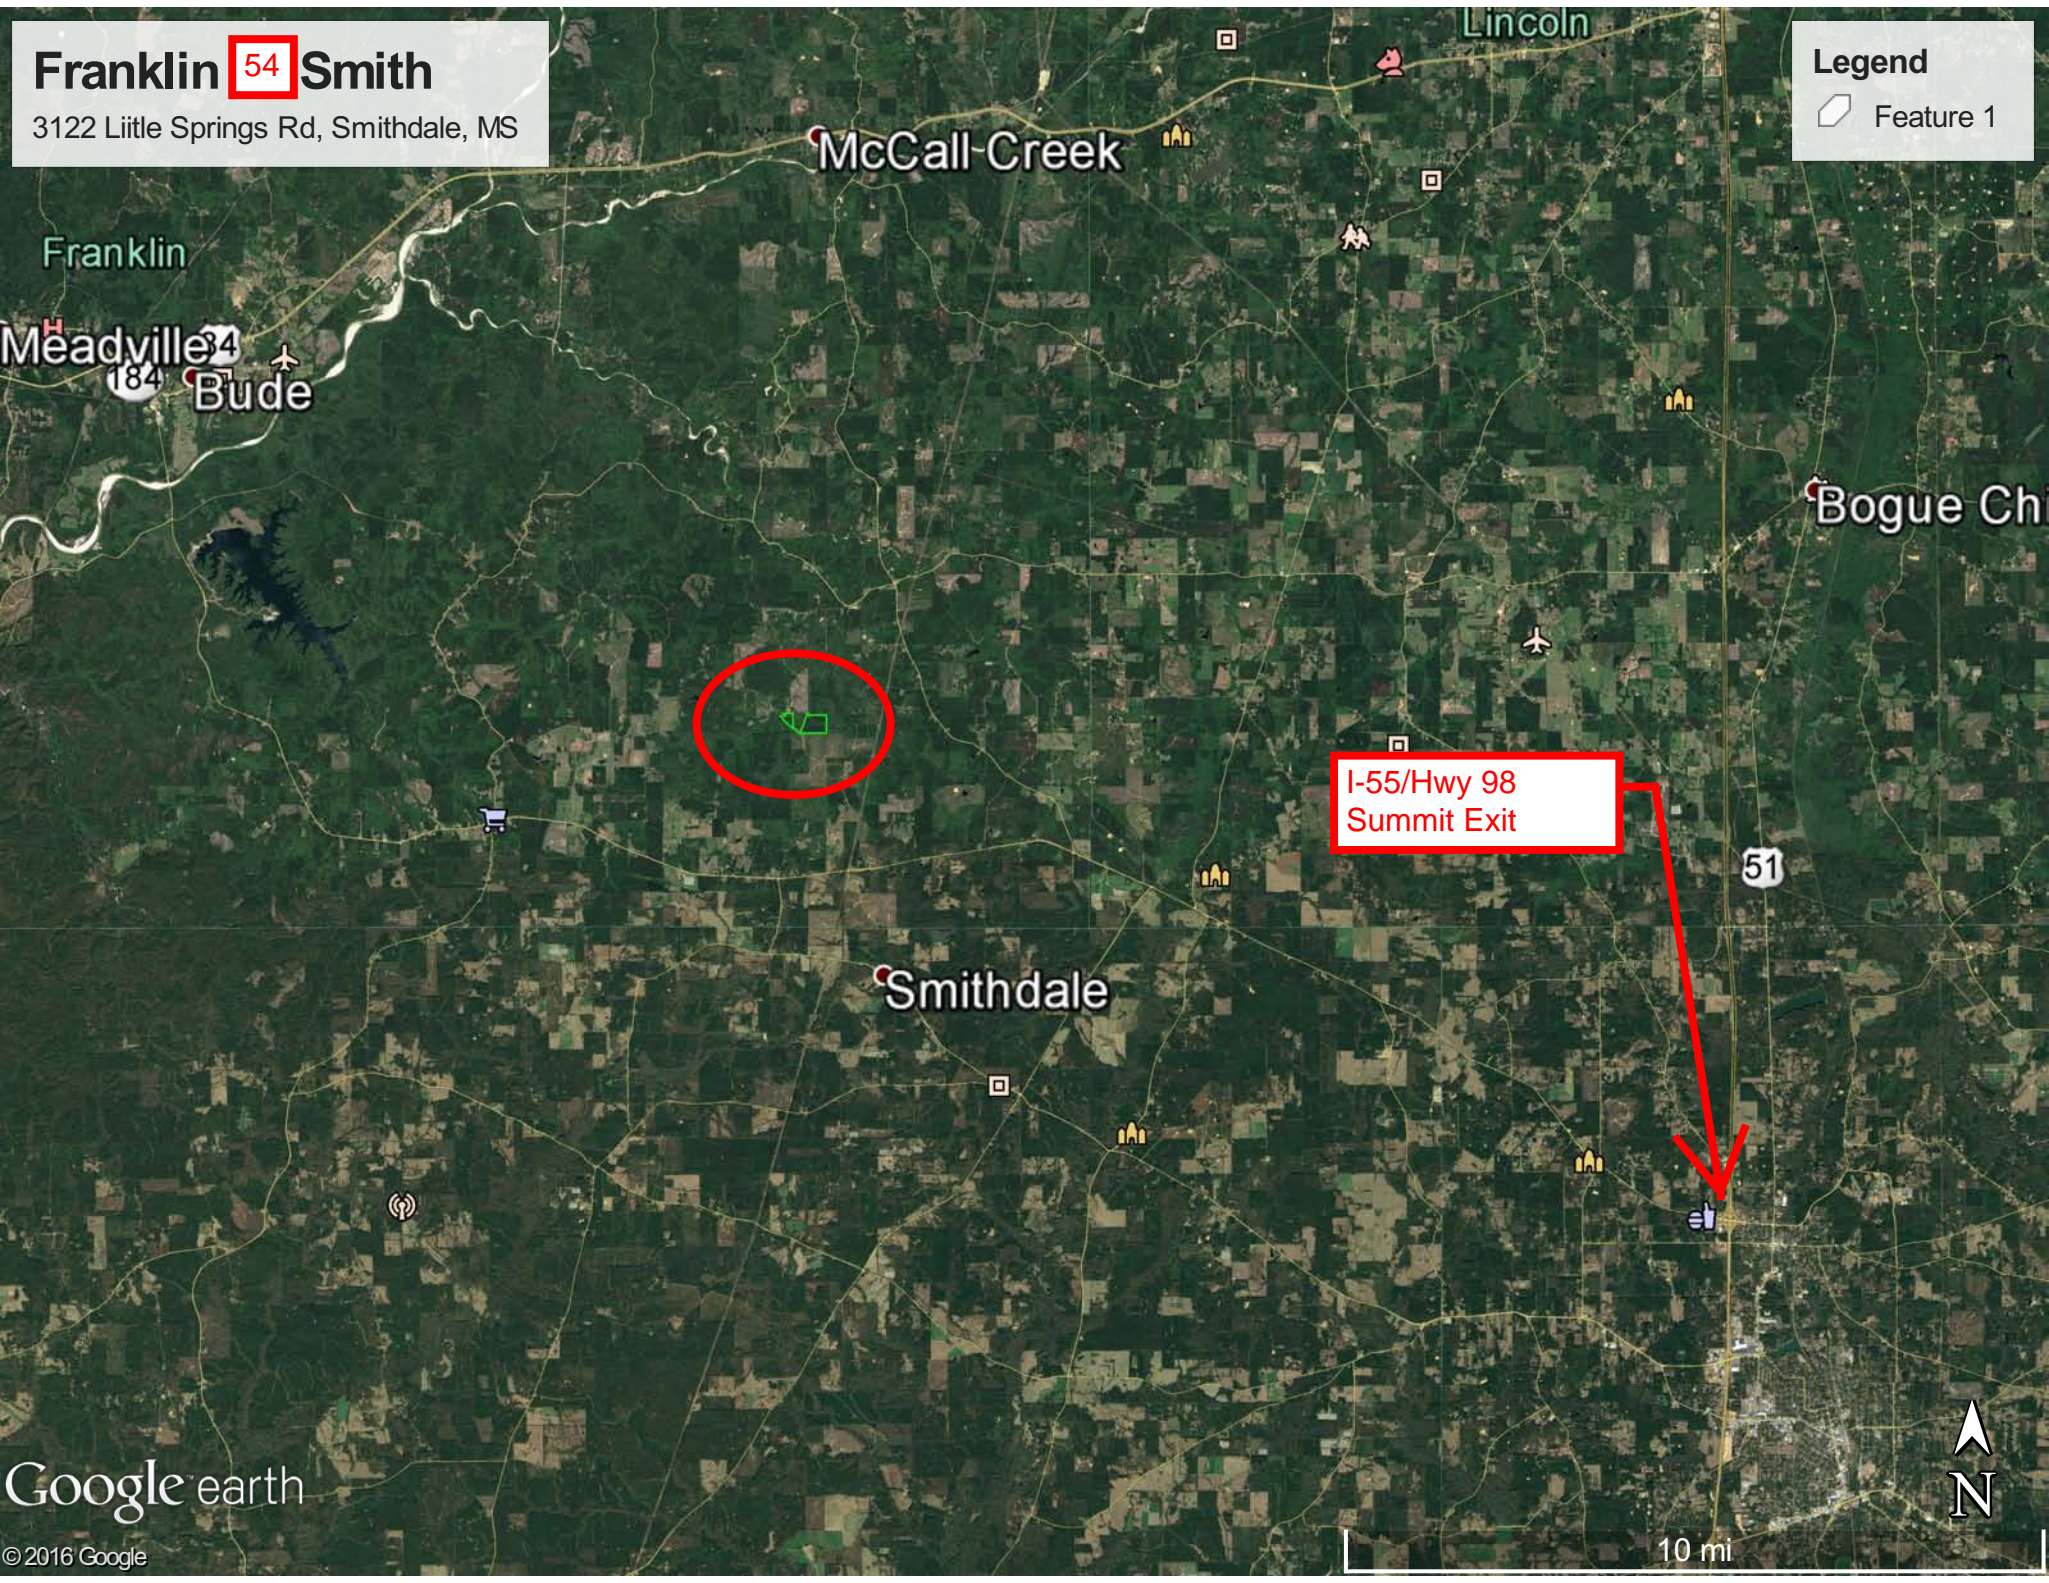

Franklin 54 Smith

3122 Little Springs Rd, Smithdale, MS

Legend
Feature 1

Franklin 54 Smith

3122 Little Springs Rd, Smithdale, MS

Legend

 Feature 1

Little Springs Rd

16 acres +/-

Subject Tract
54 acres +/-

Tracts can be sold separate,
call for pricing

1000 ft

Franklin 54 Smith

3122 Little Springs Rd, Smithdale, MS

Legend
□ Feature 1

Subject Tract
54 acres +/-