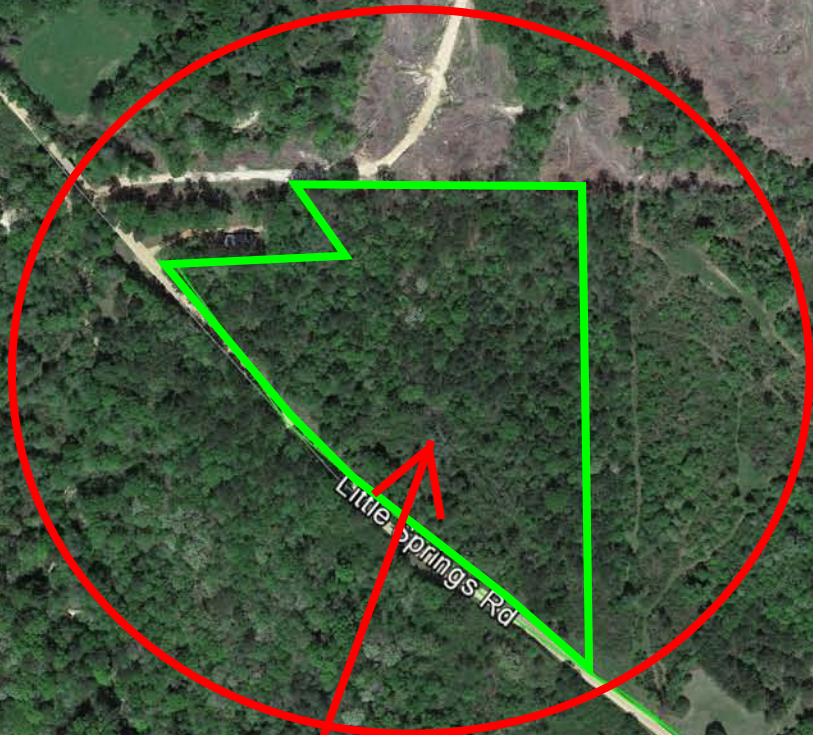

Franklin **16 Smith**
3122 Little Springs Rd, Smithdale, MS

Legend
Feature 1

Google earth

© 2016 Google

10 mi

Franklin

16 Smith

3122 Little Springs Rd, Smithdale, MS

Legend

Feature 1

Little Springs Rd

Subject Tract
16 acres +/-

54 acres +/-

Tracts can be sold separate,
call for pricing

1000 ft

Franklin

16 Smith

3122 Little Springs Rd, Smithdale, MS

Legend

Feature 1

Subject Tract
16 acres +/-