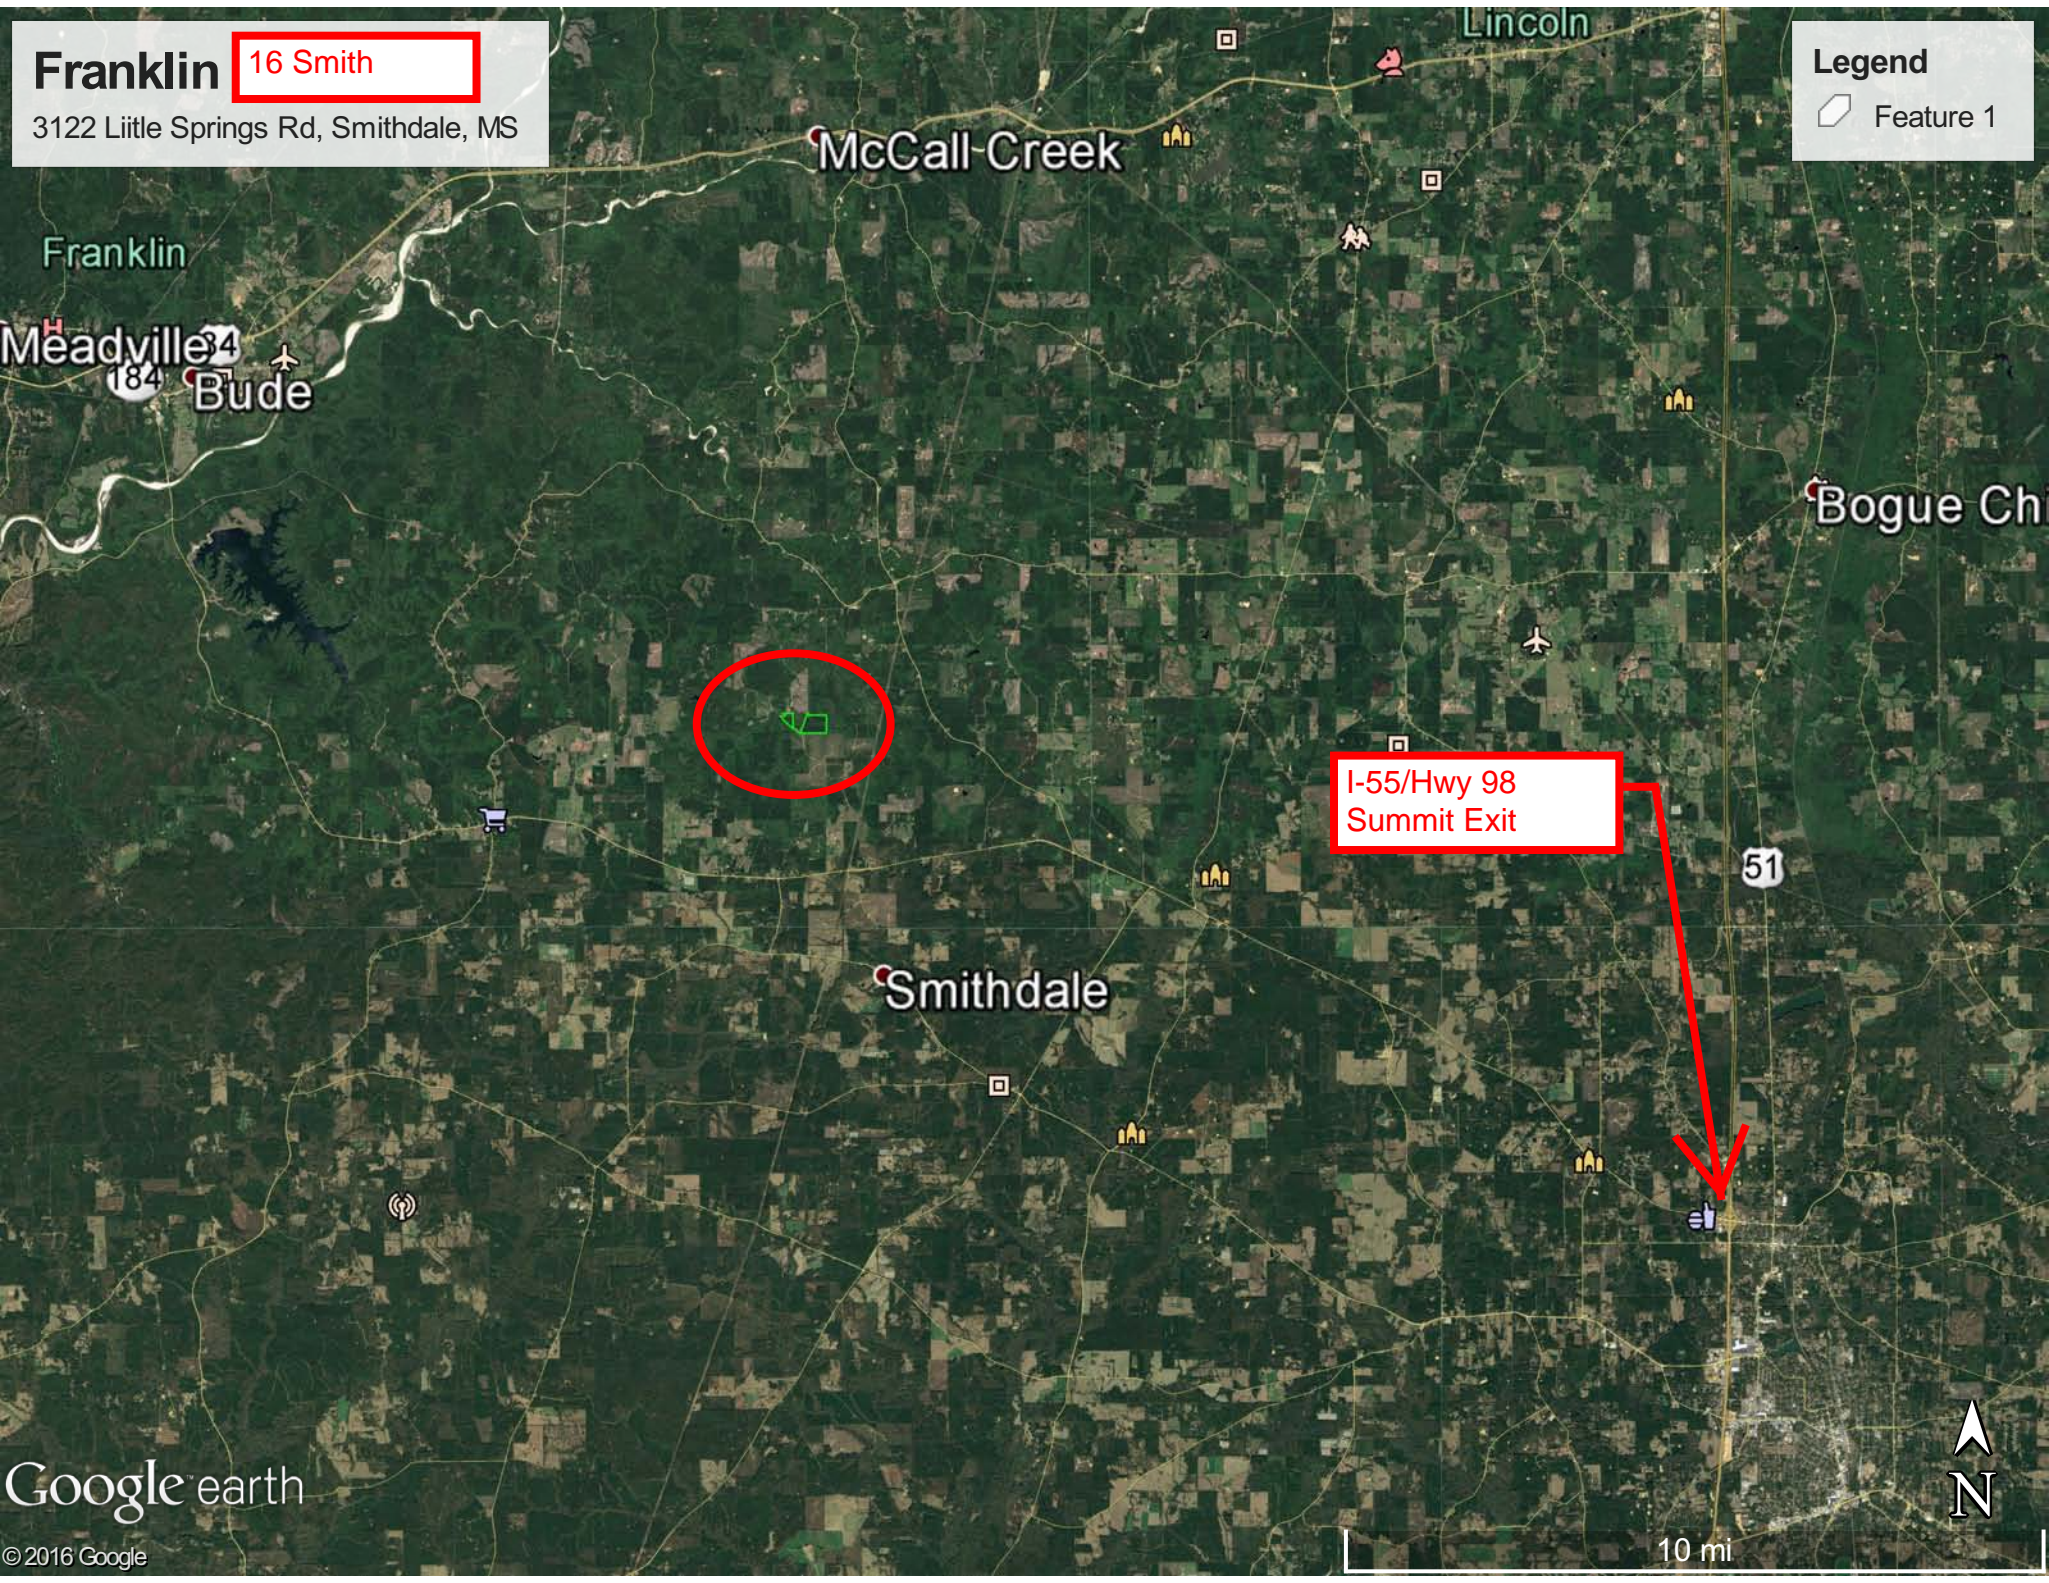

Franklin **16 Smith**
3122 Little Springs Rd, Smithdale, MS

Legend
Feature 1

Google earth

© 2016 Google

10 mi

Franklin

16 Smith

3122 Little Springs Rd, Smithdale, MS

Legend

Feature 1

Little Springs Rd

Subject Tract
16 acres +/-

54 acres +/-

Tracts can be sold separate,
call for pricing

1000 ft

Franklin

16 Smith

3122 Little Springs Rd, Smithdale, MS

Legend

Feature 1

Subject Tract
16 acres +/-