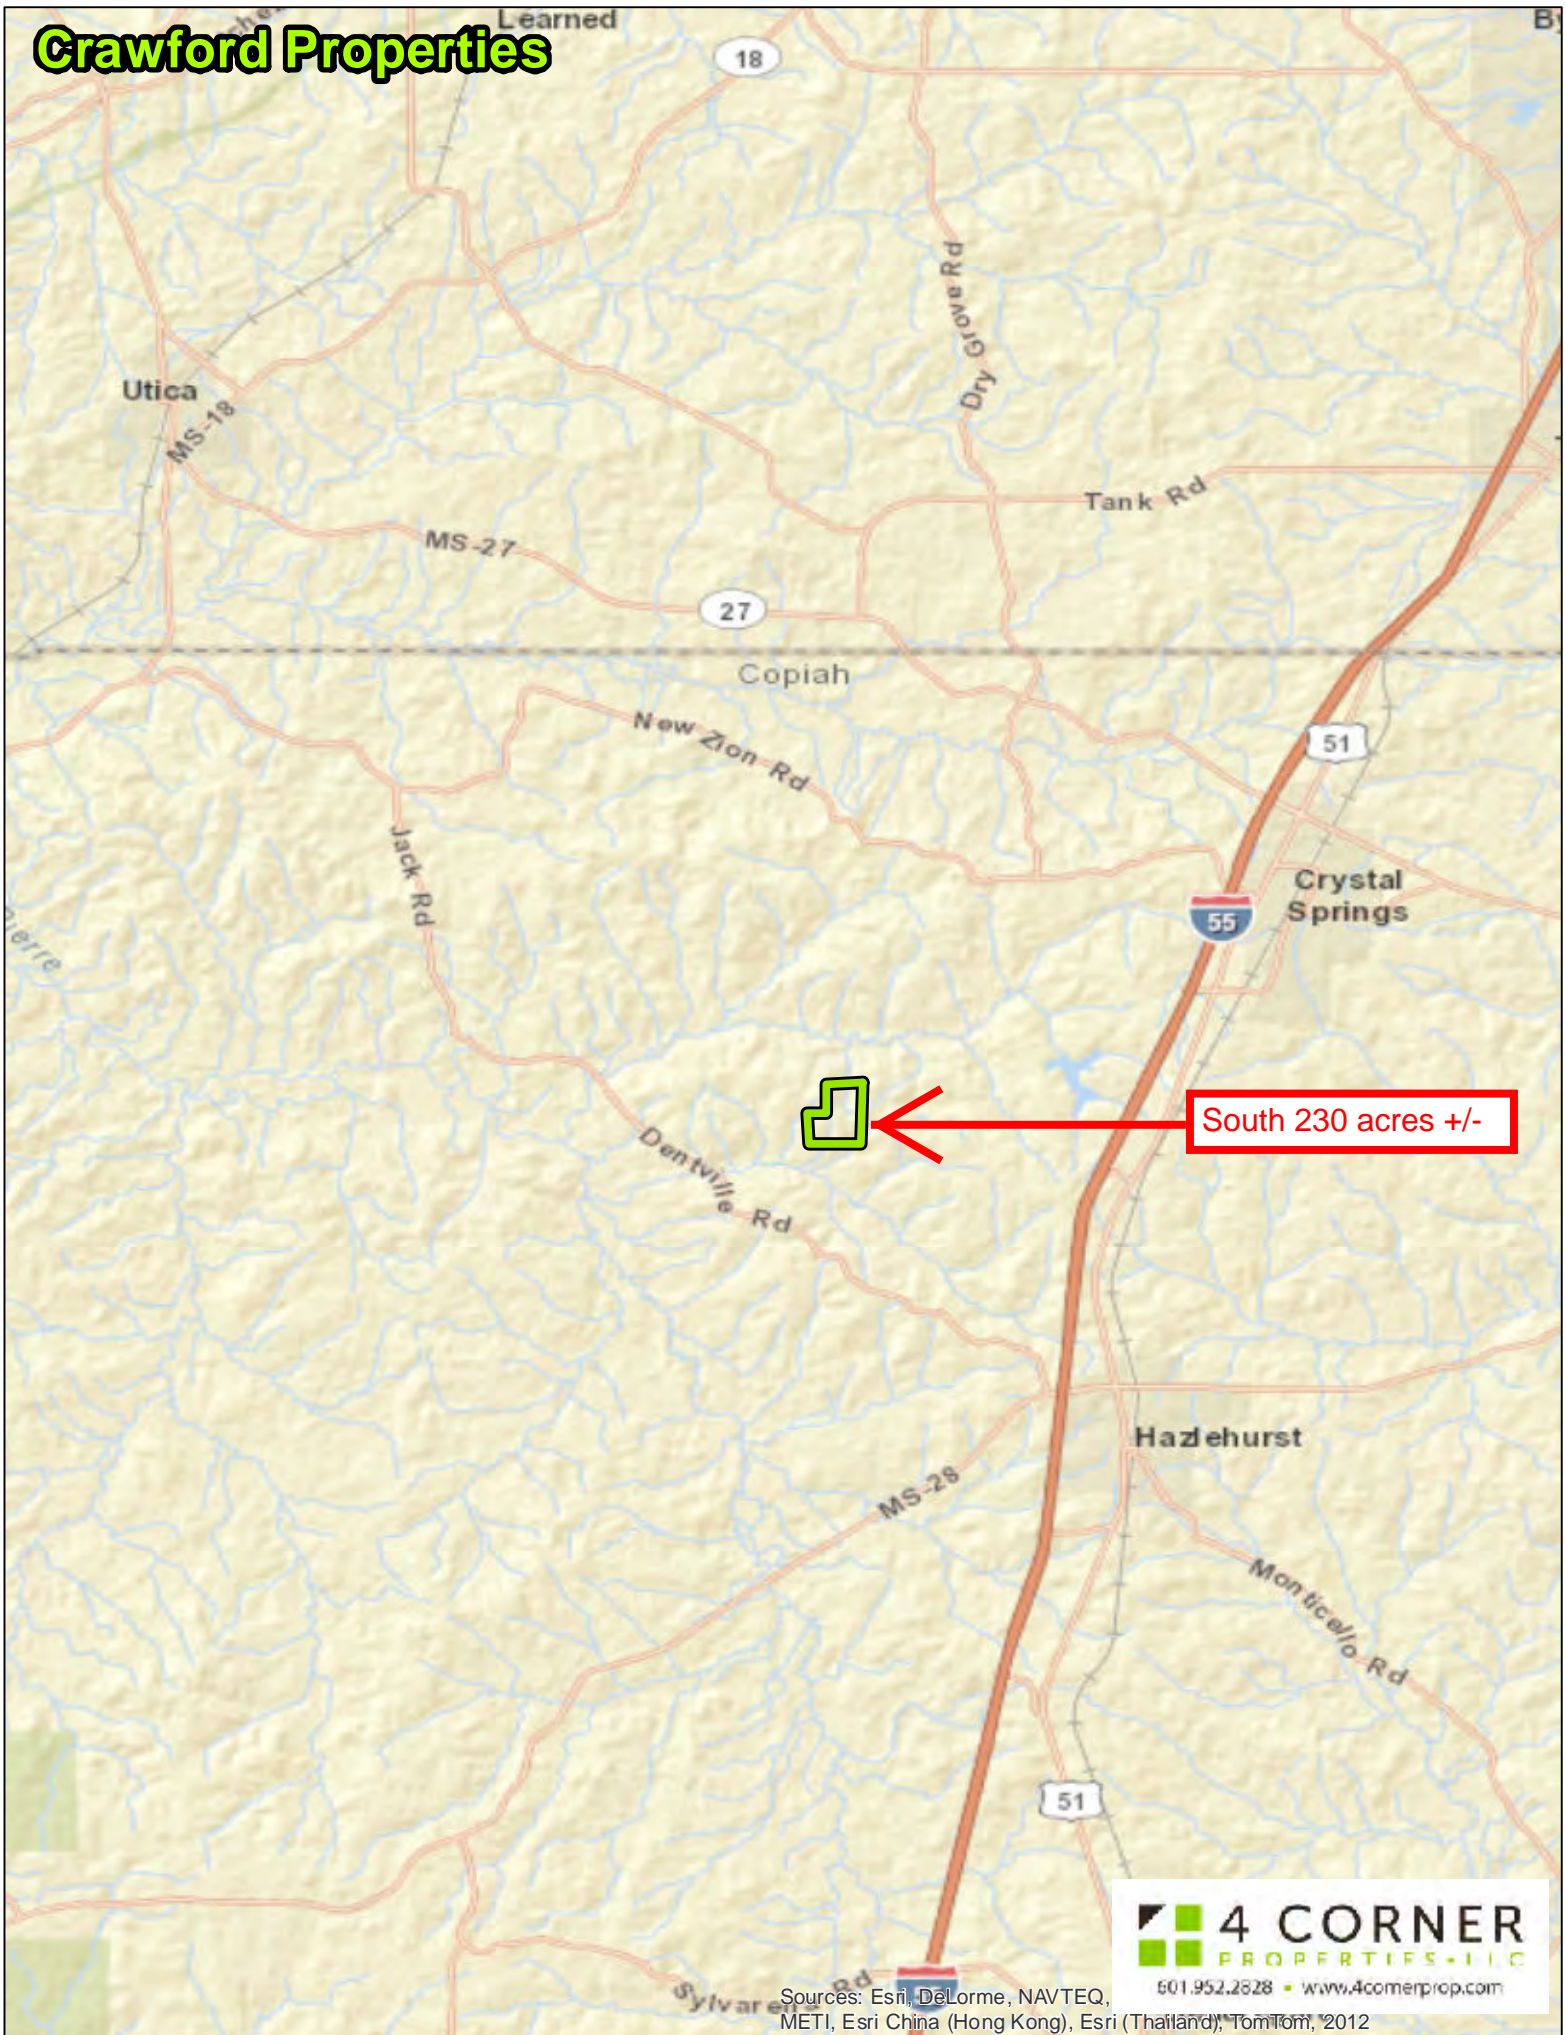

Crawford Properties

South 230 acres +/-

601.952.2828 • www.4cornerprop.com