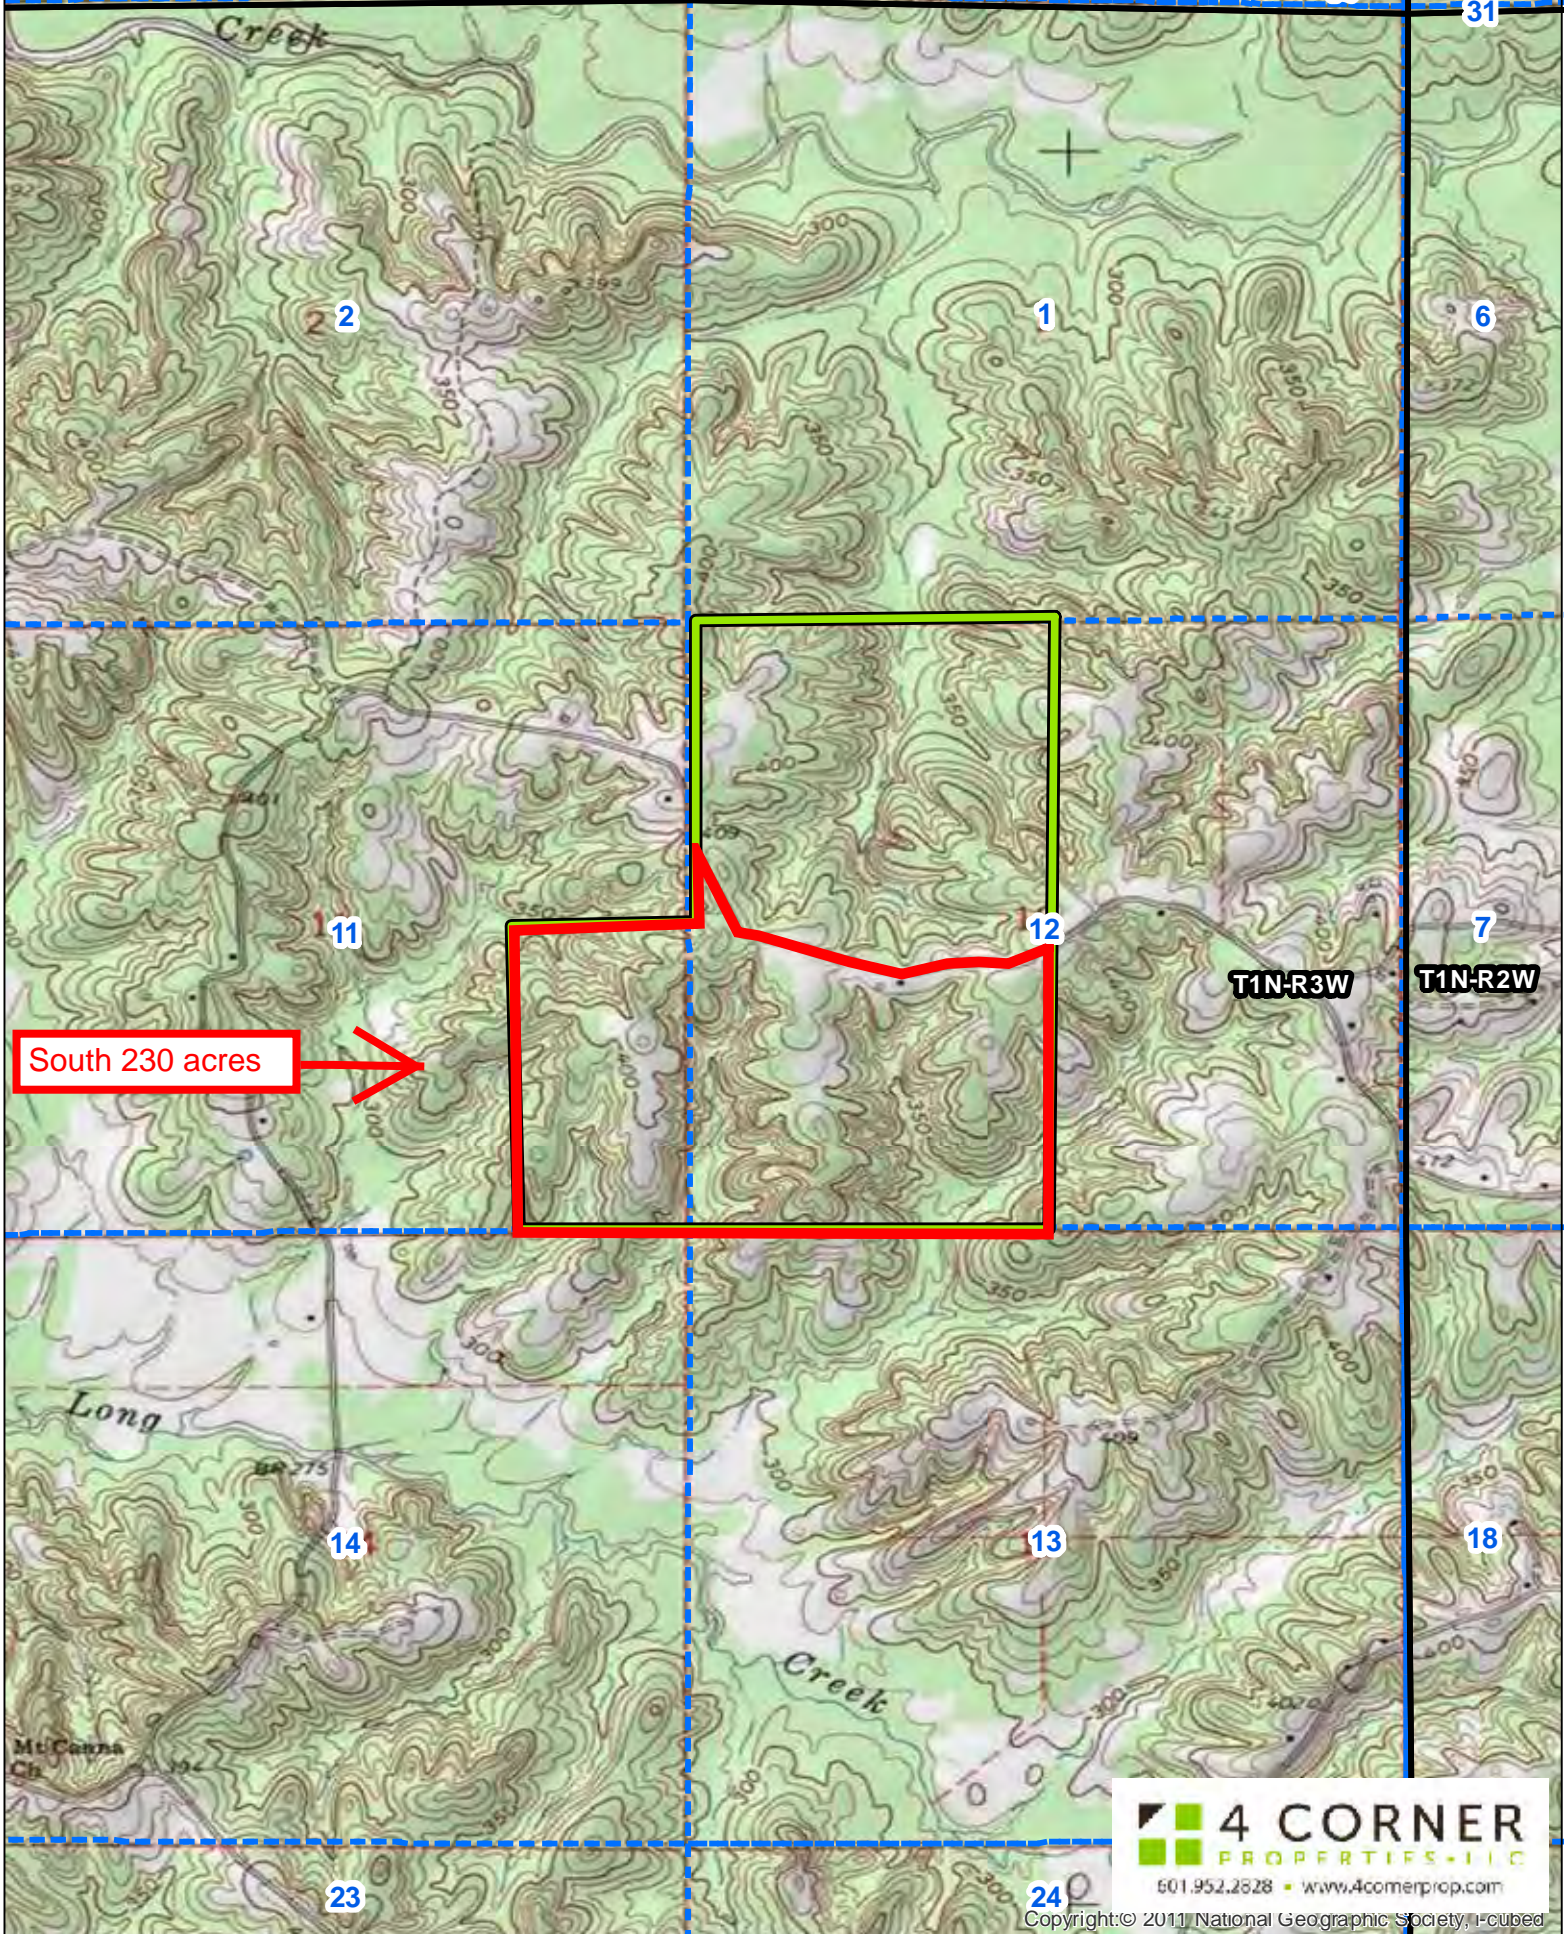

6

11

12

7

T1N-R3W

T1N-R2W

South 230 acres

14

13

18

23

Source: Esri, DeLorme, USDA, USGS, IGP, and the GIS User Community

 **4 CORNER**  
PROPERTIES, LLC  
601.952.2628 • www.4cornerprop.com

# Crawford Properties

T2N-R3W

T2N-R2W

36

31

South 230 acres

**4 CORNER**  
PROPERTIES • LLC  
601.952.2628 • www.4cornerprop.com